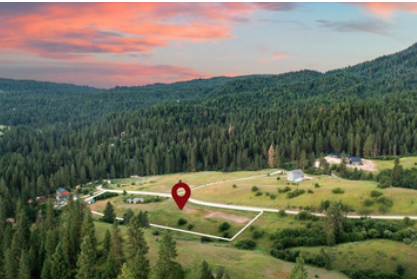

98 PINE HEIGHTS DR, BOISE, ID 83716

BUILD YOUR DREAM HOME ON THIS SPRAWLING
3.8-ACRE LOT!

PROPERTY HIGHLIGHTS:

- Building sites have been cleared
- 2021 water well
- Large pond available for irrigation or fishing
- Chicken coops
- Underground bunker for cold storage
- 45-minute drive to Boise metropolitan area
- Idaho City 15 miles north on Highway 21