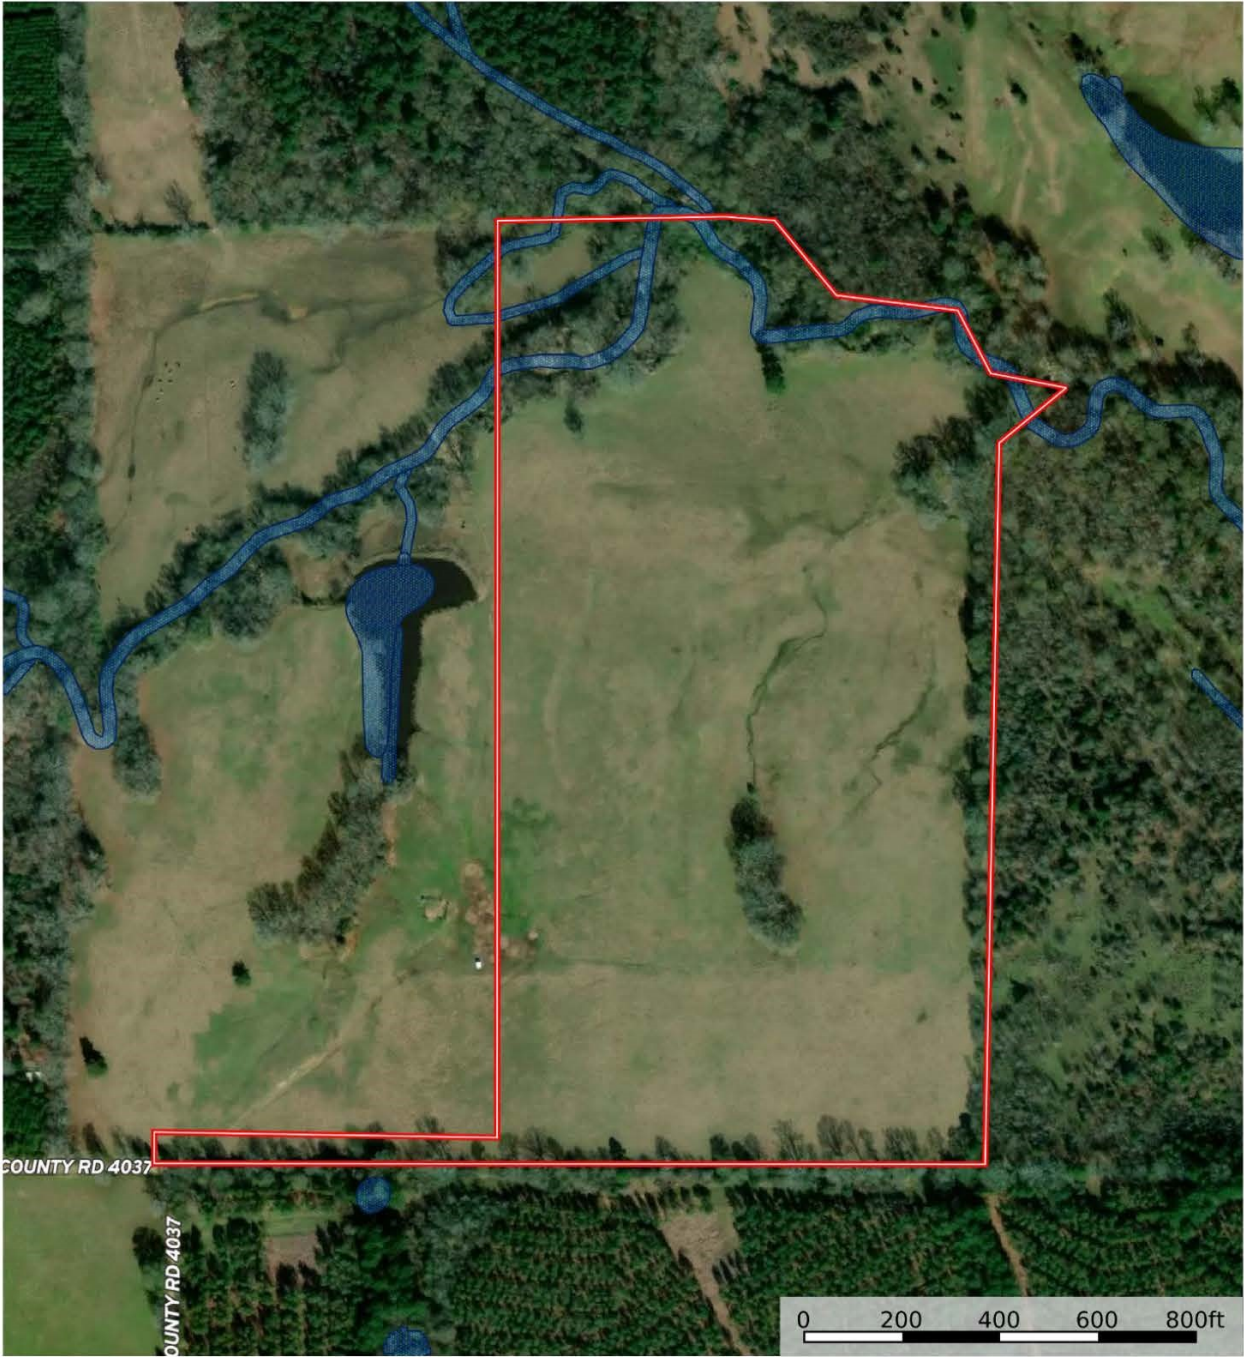

1340 D US HWY 59 N, Timpson
TX 75975

AERIAL

Shelby
44+/- Acres

1340 D US HWY 59 N, Timpson TX, 75975
Shelby County, Texas, 44 AC +/-

Boundary Wetlands Riparian

Data presented is for reference purposes only and cannot be guaranteed.

id. The information contained herein was obtained from sources deemed to be reliable. Land id™ Services makes no warranties or guarantees as to the completeness or accuracy thereof.