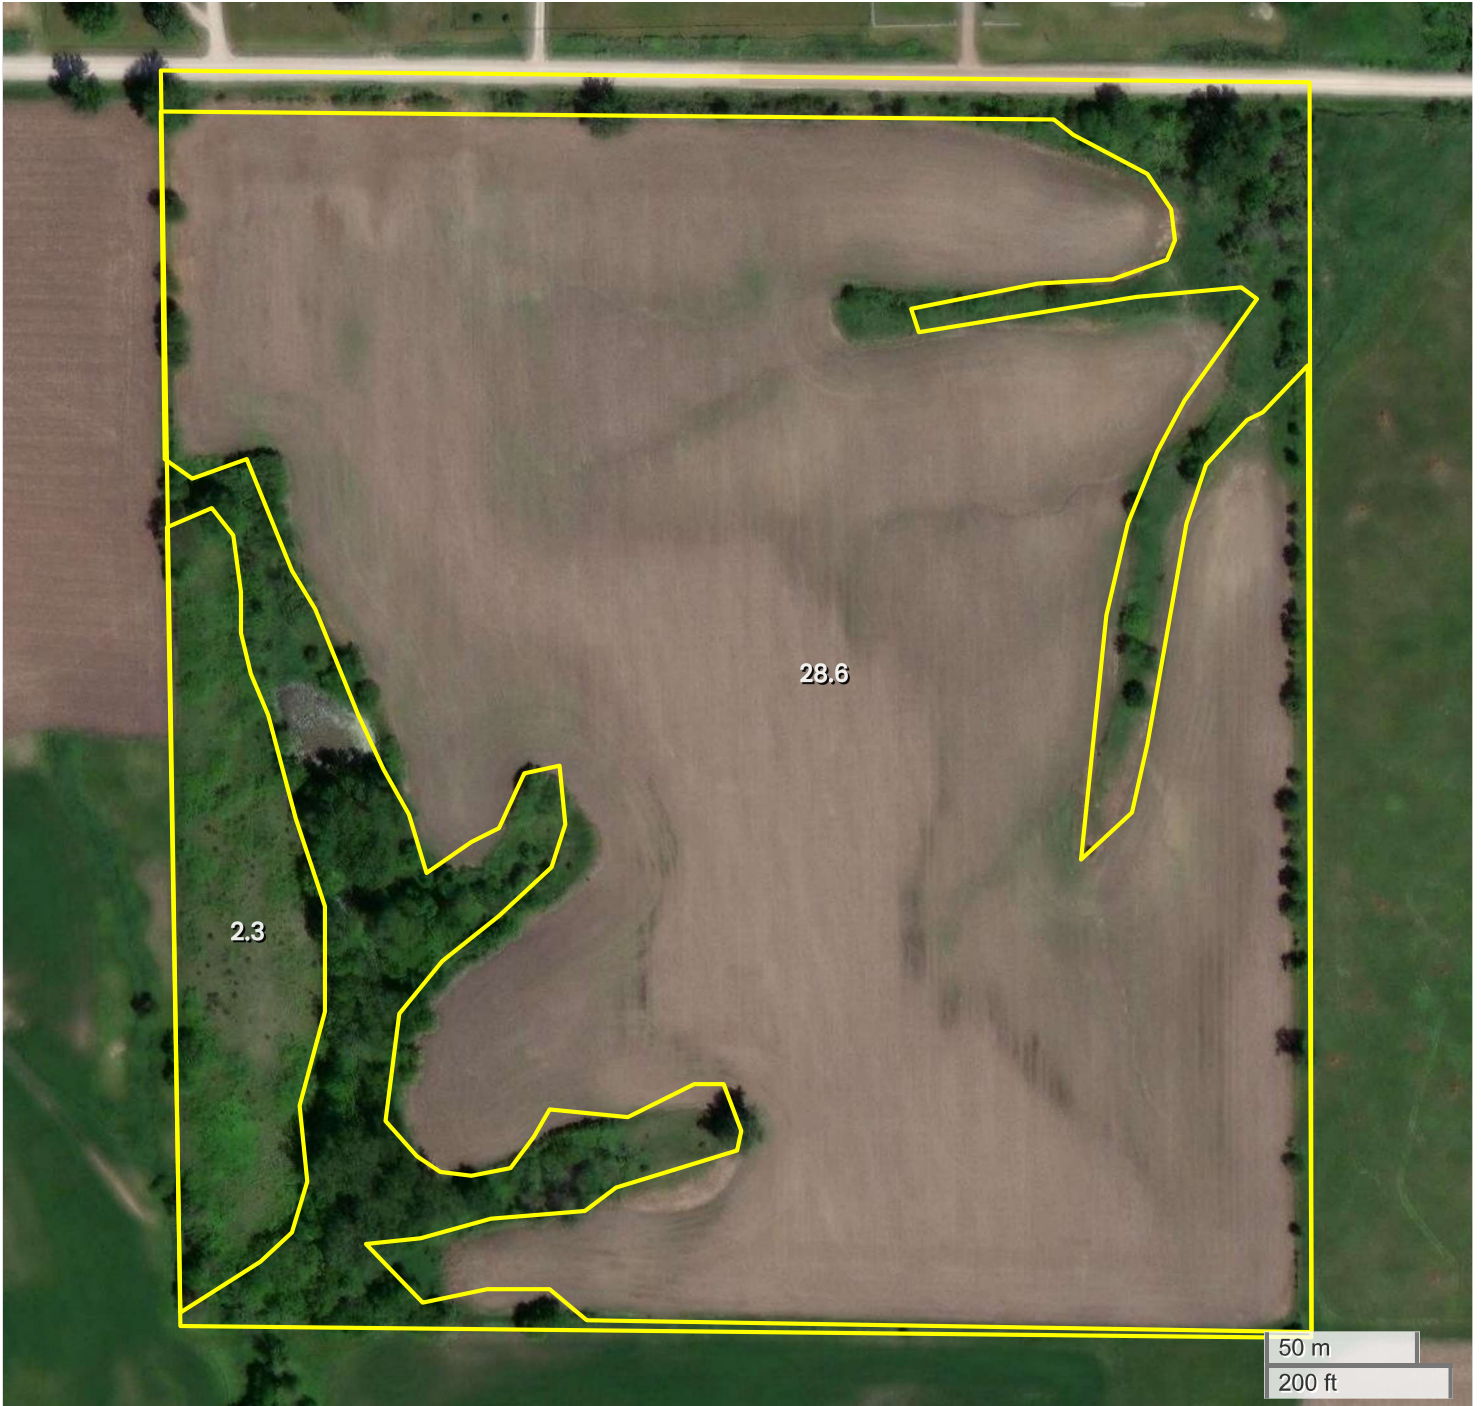

PAT AND LUANN BENNETT (36 AC TOTAL, 30.90 AC TILLABLE)

AERIAL MAP

Center: 41.174246, -93.584037

35-74N-24W

Squaw Township

Warren County, IA

FarmWorth, LLC makes no representations or warranties, express or implied, as to the accuracy of any information, data, numerical values, boundaries, or any other information generated through the use of FarmWorth.com. User is solely responsible for independently investigating and determining all information provided through FarmWorth.com prior to use and waives any and all claims against FarmWorth, LLC for any inaccuracies or inconsistencies in the information and/or data.