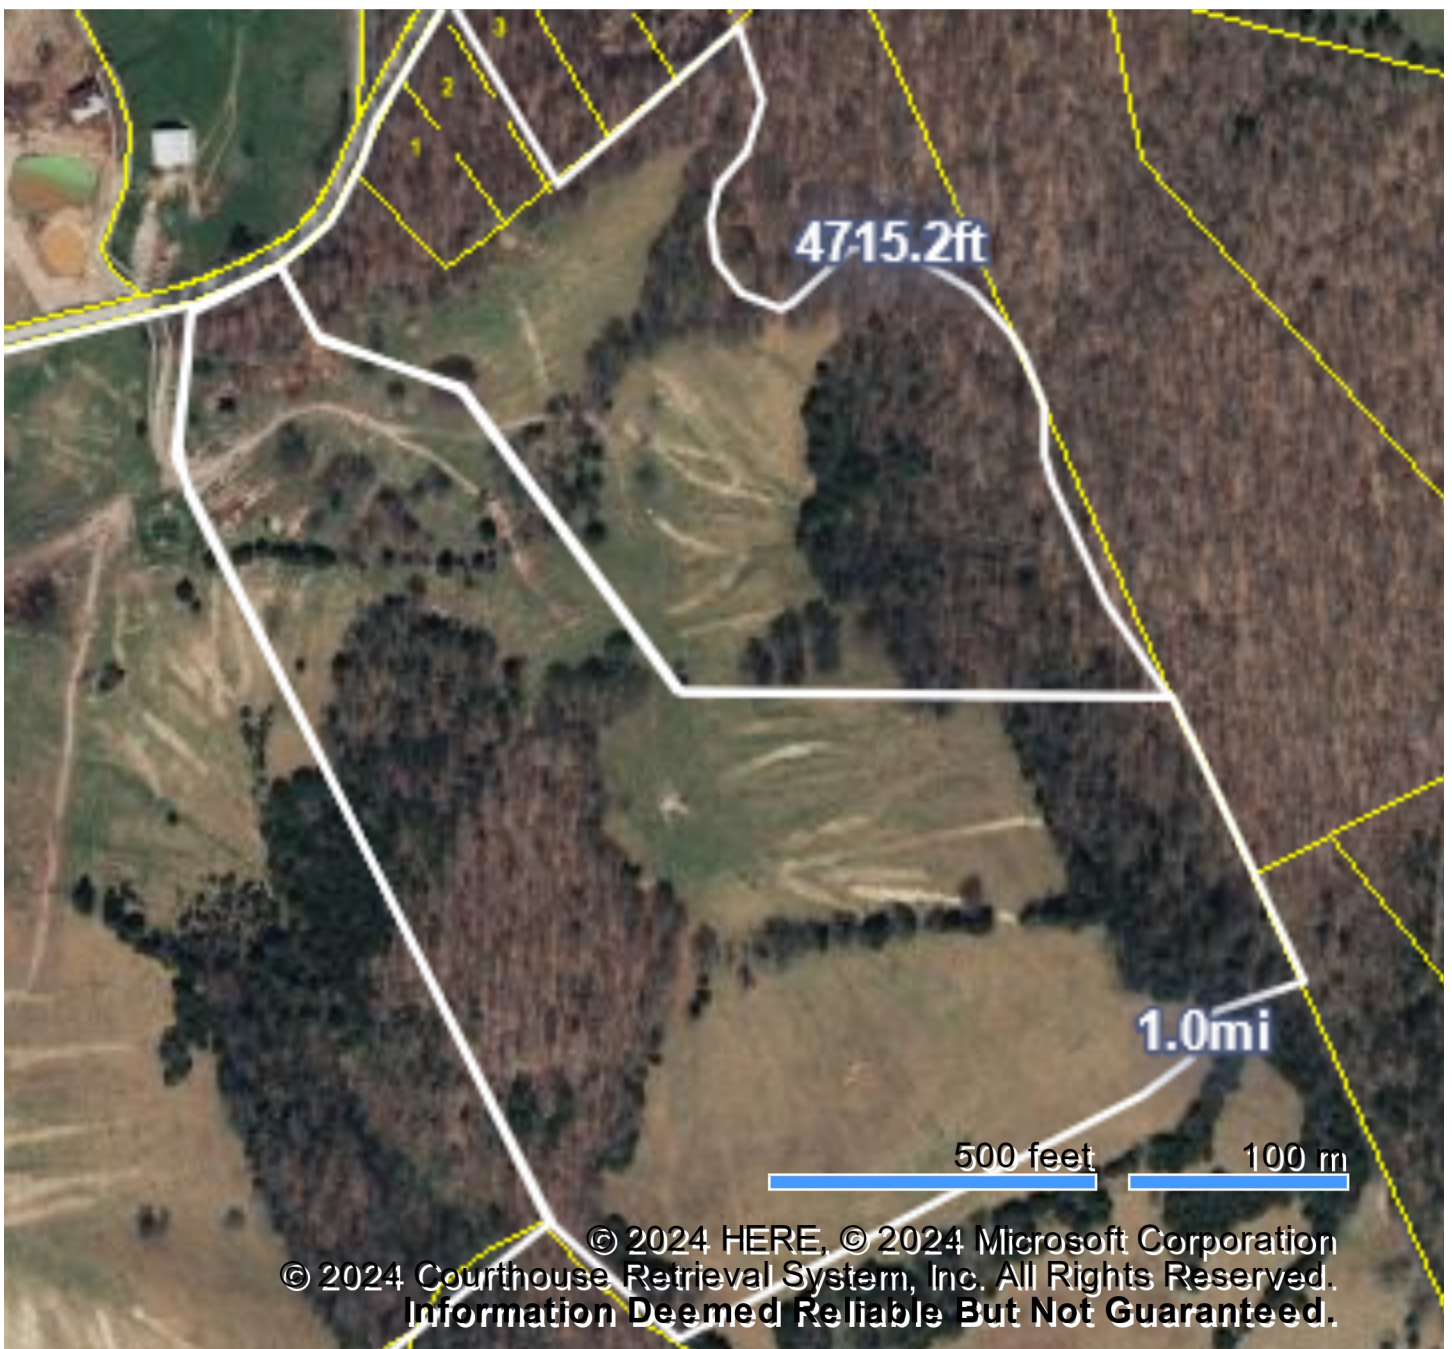

 **MLS Tax Suite**TM
Powered by CRS Data

Map for Parcel Address: 3369 Stoney Fork Rd Sneedville, TN 37869-4601
Parcel ID: 060 020.00

© 2024 HERE, © 2024 Microsoft Corporation
© 2024 Courthouse Retrieval System, Inc. All Rights Reserved.
Information Deemed Reliable But Not Guaranteed.