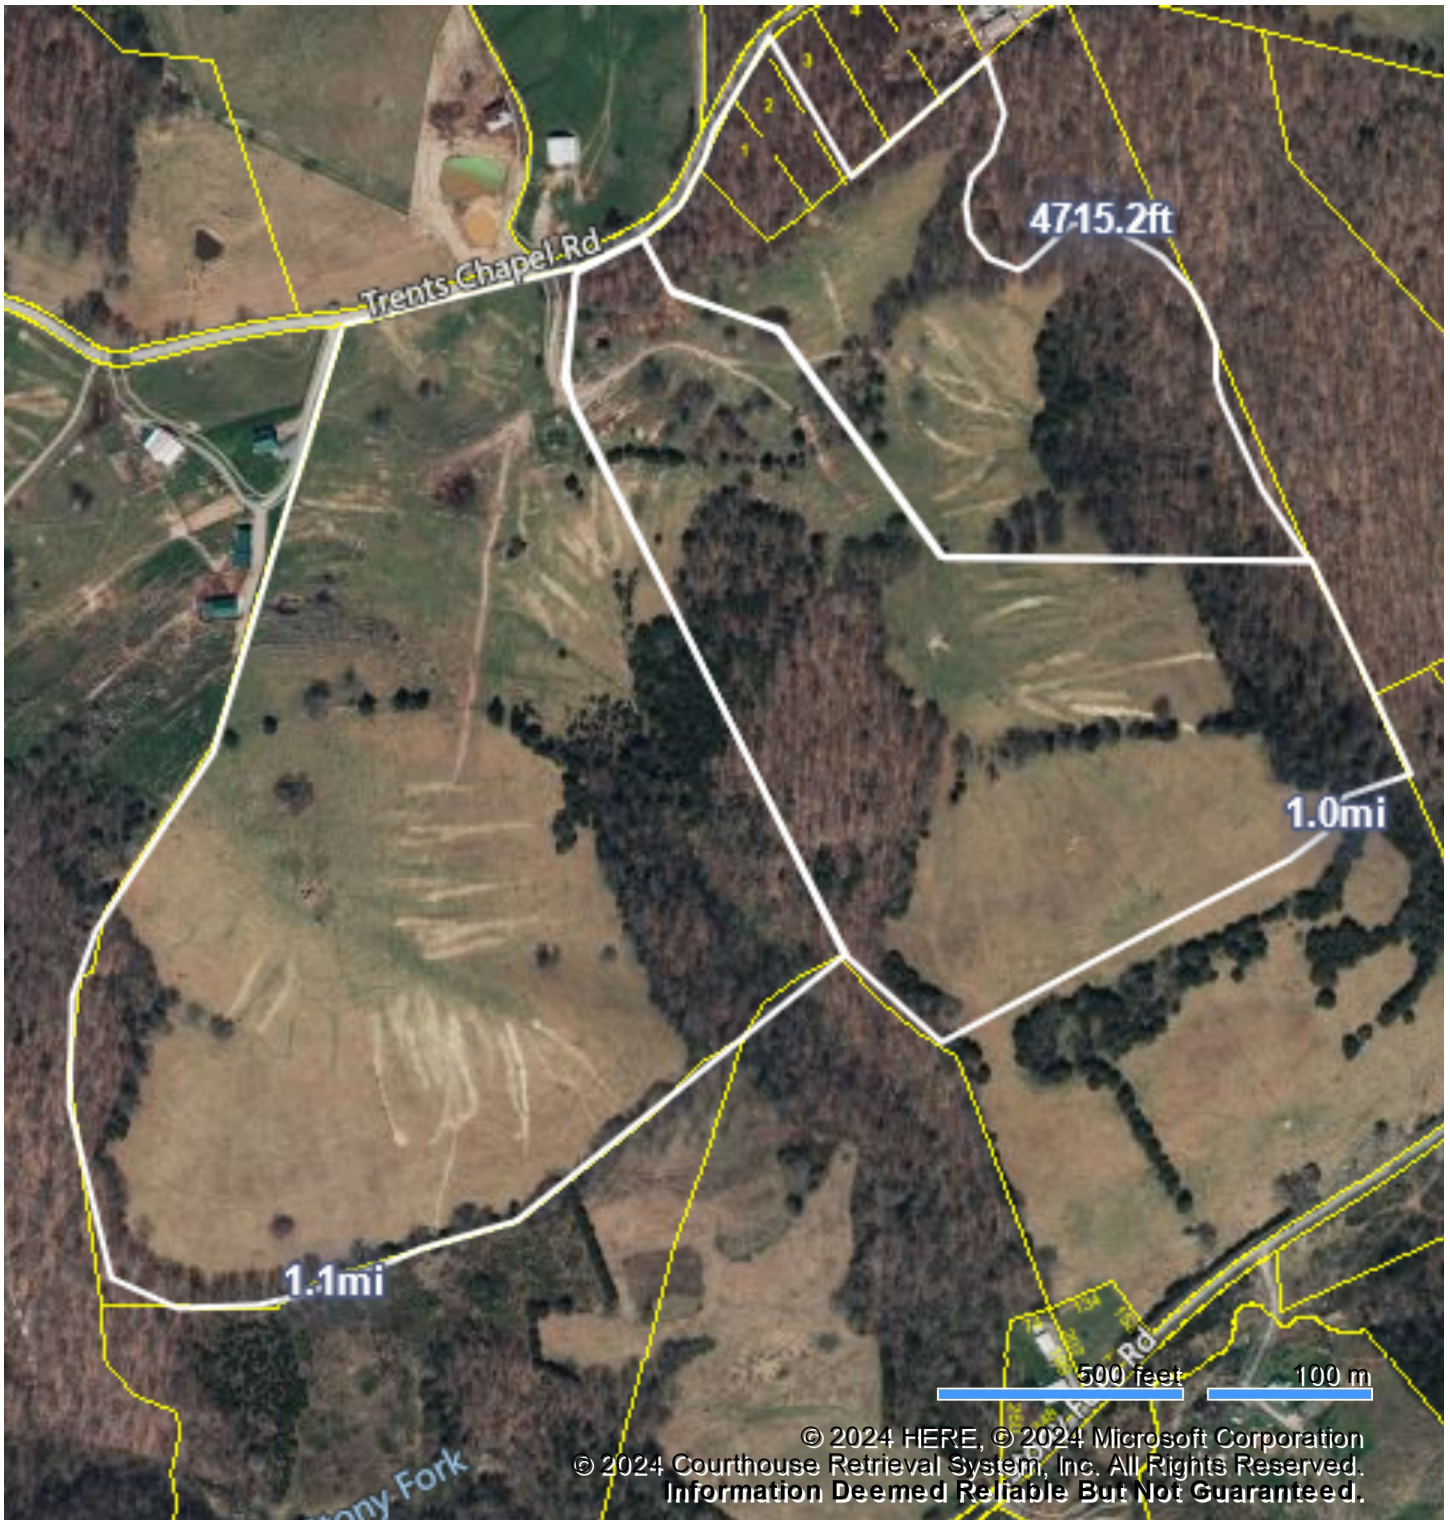

AERIALS AND TOPOS ARE NOT RELIABLE AS TO PROPERTY LINES. SEE SURVEY. LINES APPROXIMATE THE SURVEY LINES AS CLOSELY AS POSSIBLE.

Map for Parcel Address: Trent's Chapel Rd Sneedville, TN 37869-4601

© 2024 HERE, © 2024 Microsoft Corporation
© 2024 Courthouse Retrieval System, Inc. All Rights Reserved.
Information Deemed Reliable But Not Guaranteed.