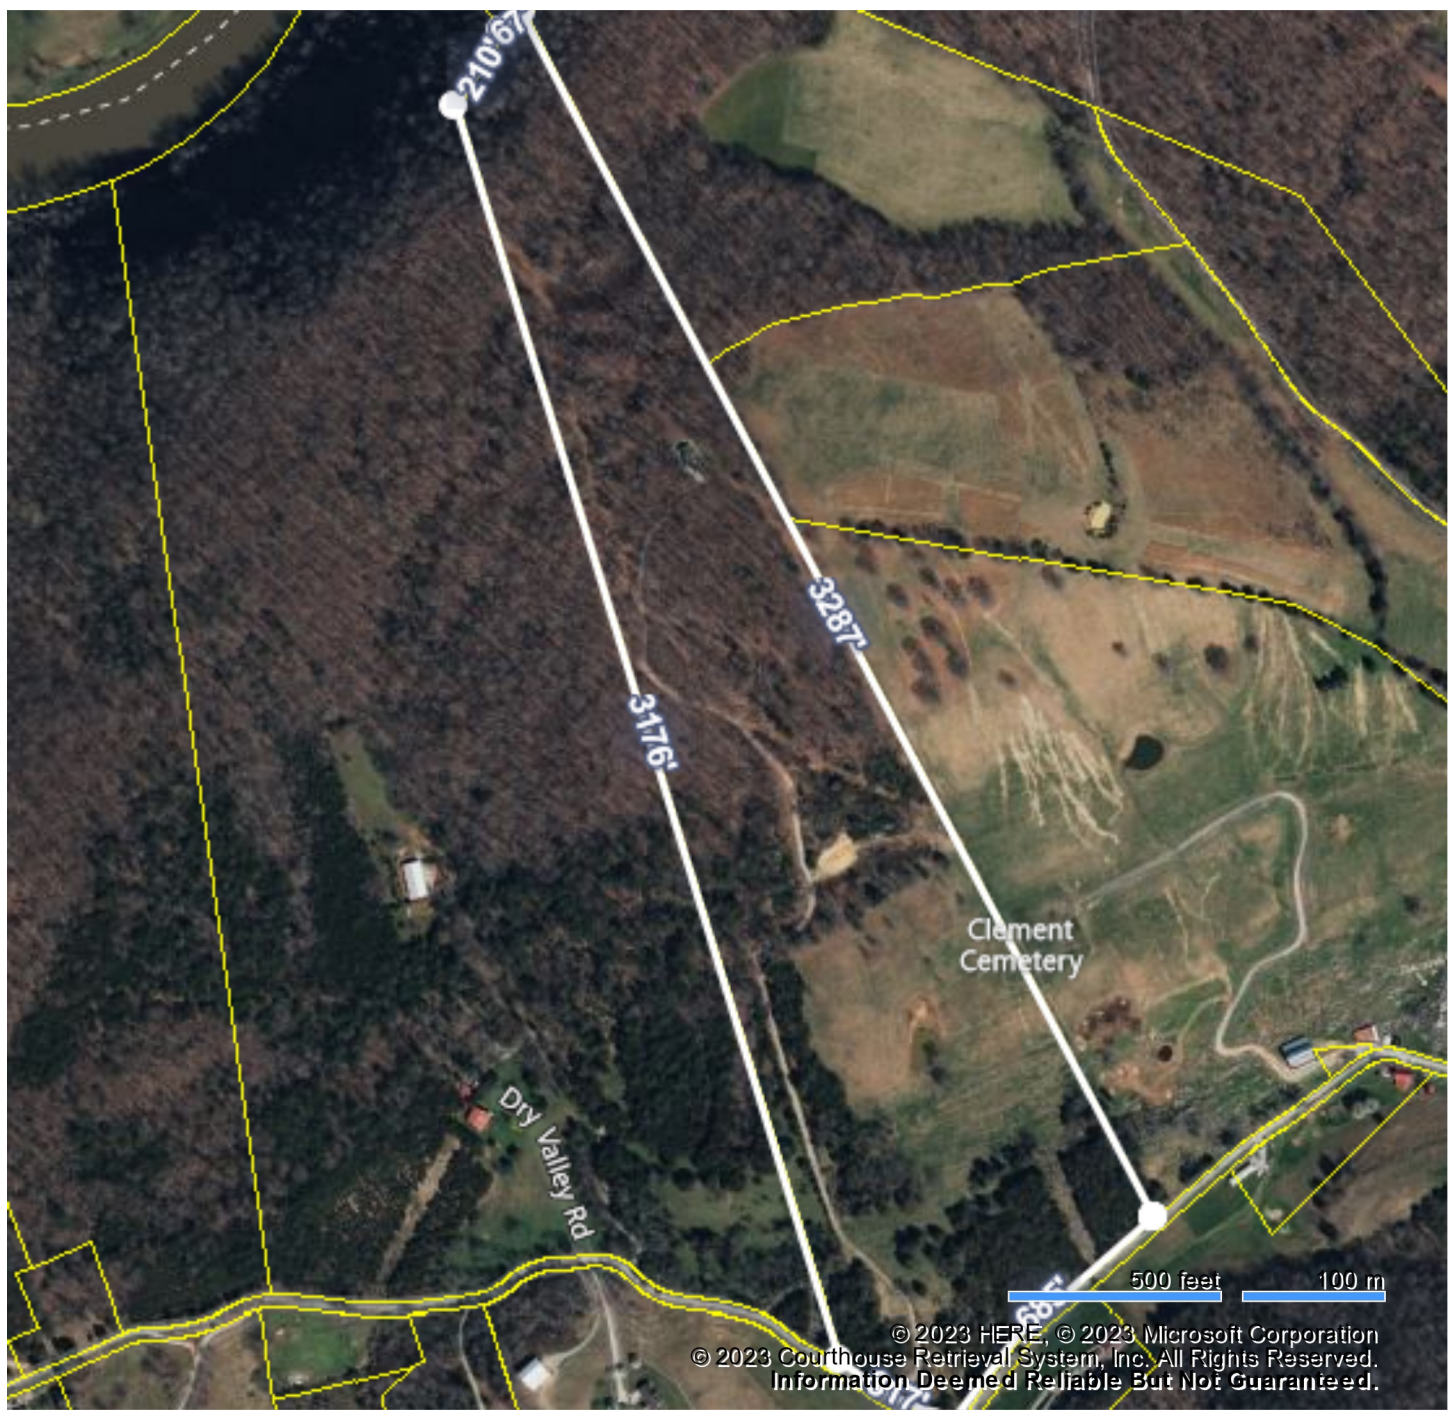

Map for Parcel Address: 2529 Dry Valley Rd Thorn Hill, TN 37881-3810 Parcel ID: 006 011.02

© 2023 Courthouse Retrieval System, Inc. All Rights Reserved.  
Information Deemed Reliable But Not Guaranteed.