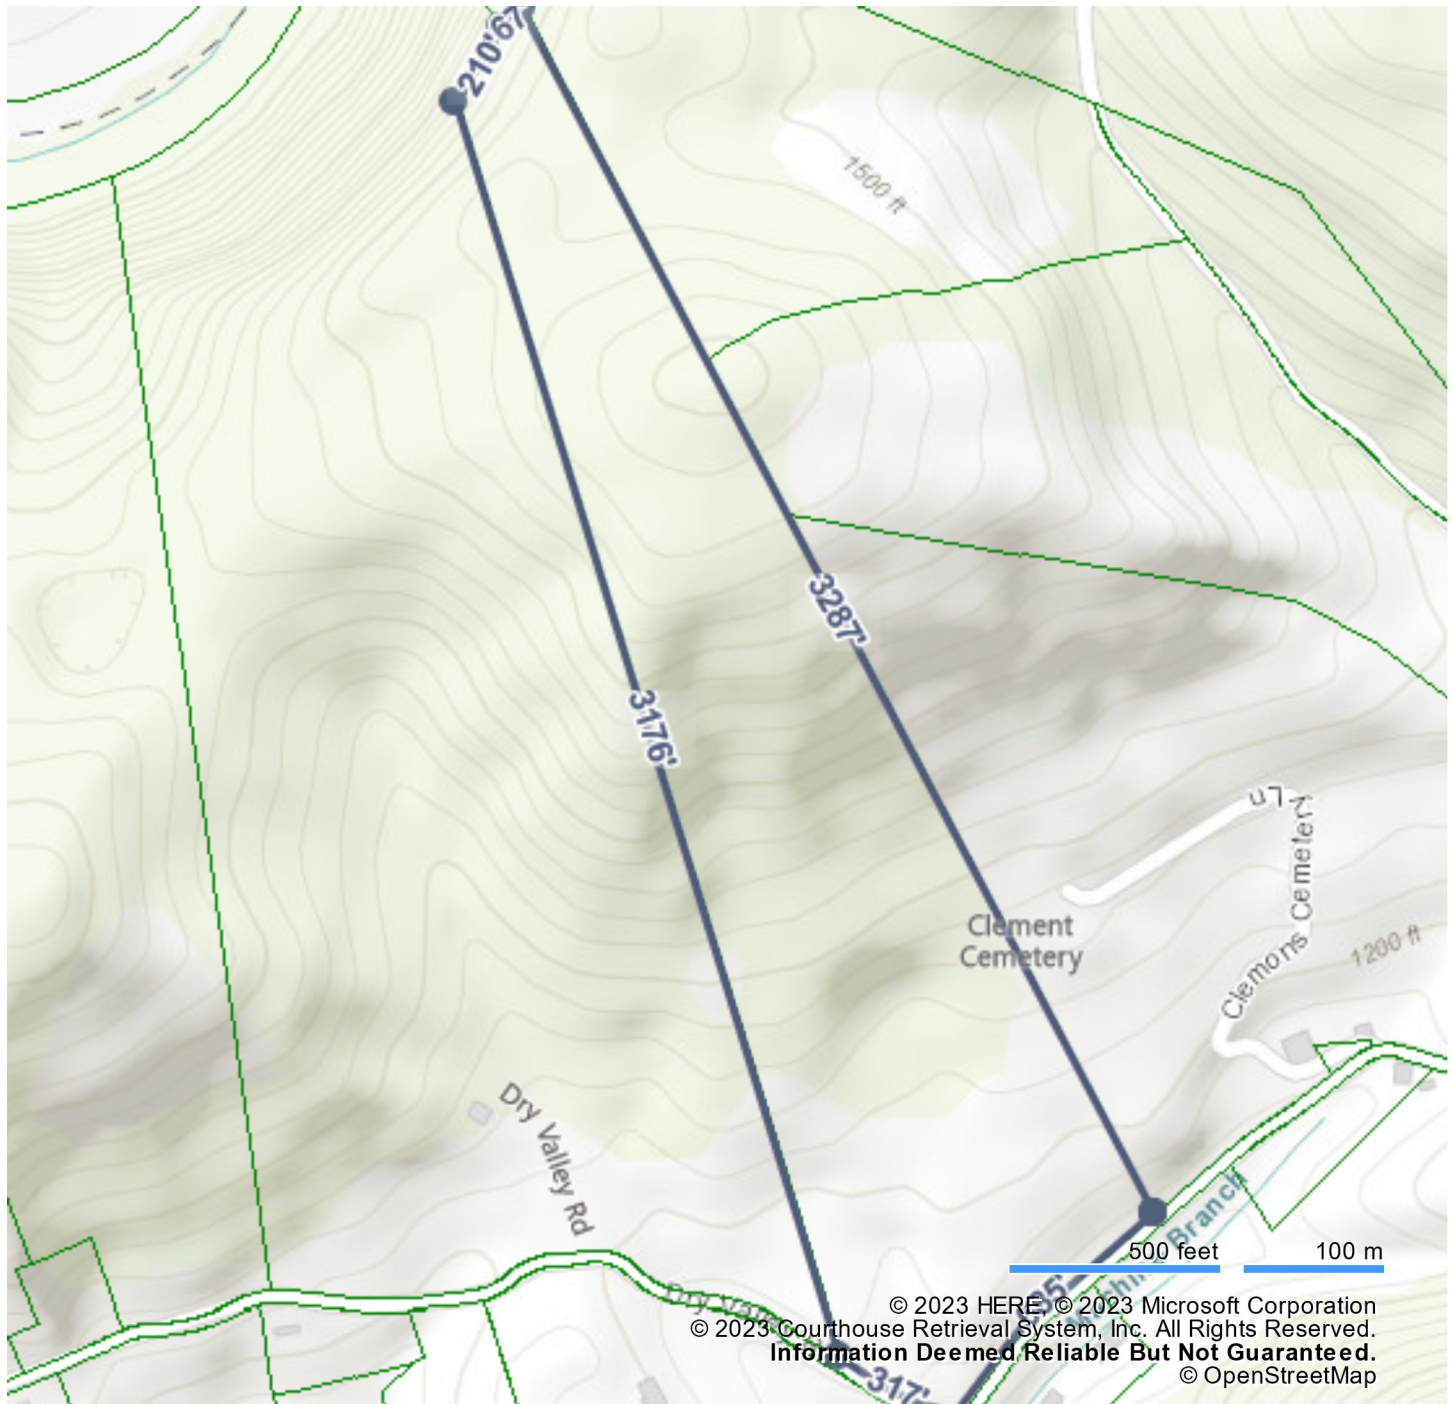

Map for Parcel Address: 2529 Dry Valley Rd Thorn Hill, TN 37881-3810 Parcel ID: 006 011.02

© 2023 Courthouse Retrieval System, Inc. All Rights Reserved.
Information Deemed Reliable But Not Guaranteed.