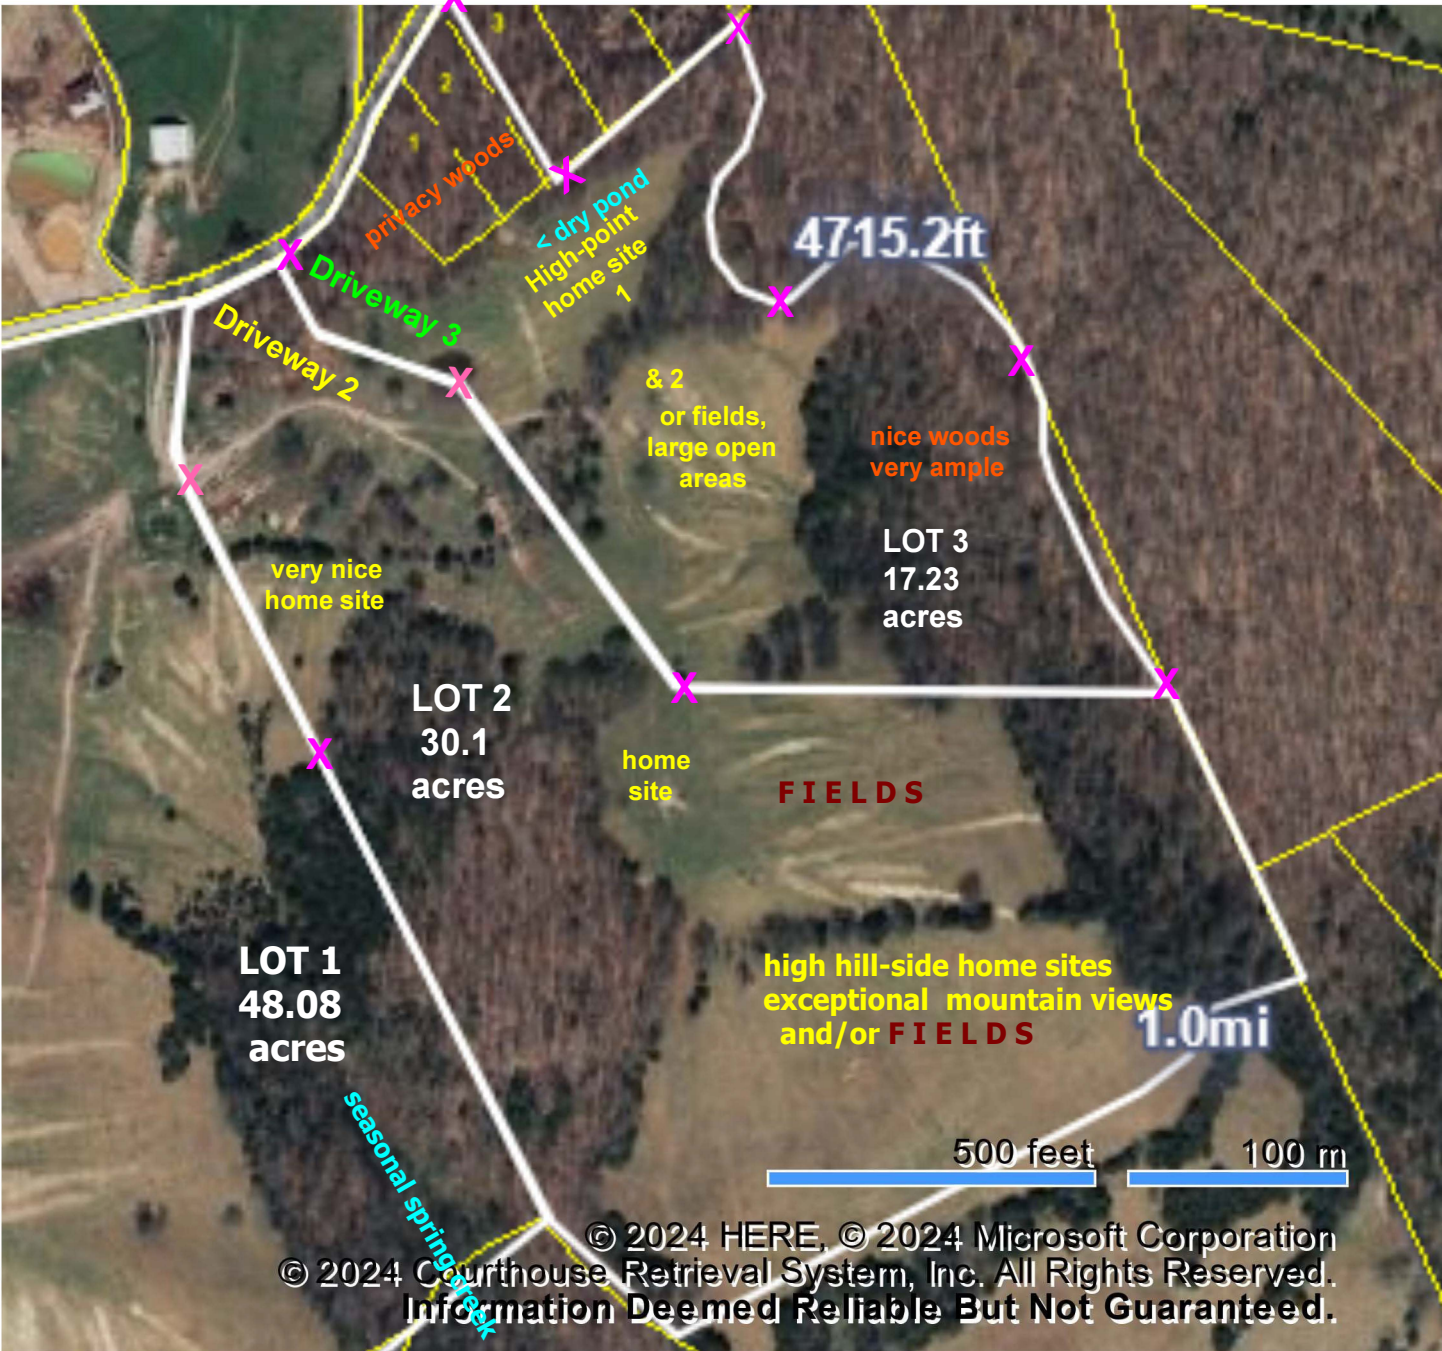

AERIAL MAP DESCRIPTIONS

Maps for Parcel Address: LOTS 1 & 2 Trent's Chapel Rd--Approximate Division Lines and general feature locations. Lines are not reliable as accurate. Driveway length is shorter than shown. "X" marks some of the survey marker locations, but only approximately where pink tape and/or red stakes with yellow tops have been placed. Fence lines shown on the survey maps are too small to show on this aerial.

Map for Parcel Address: LOTS 2 & 3 Trent's Chapel Rd, Sneedville, TN 37869

© 2024 Courthouse Retrieval System, Inc. All Rights Reserved.
Information Deemed Reliable But Not Guaranteed.