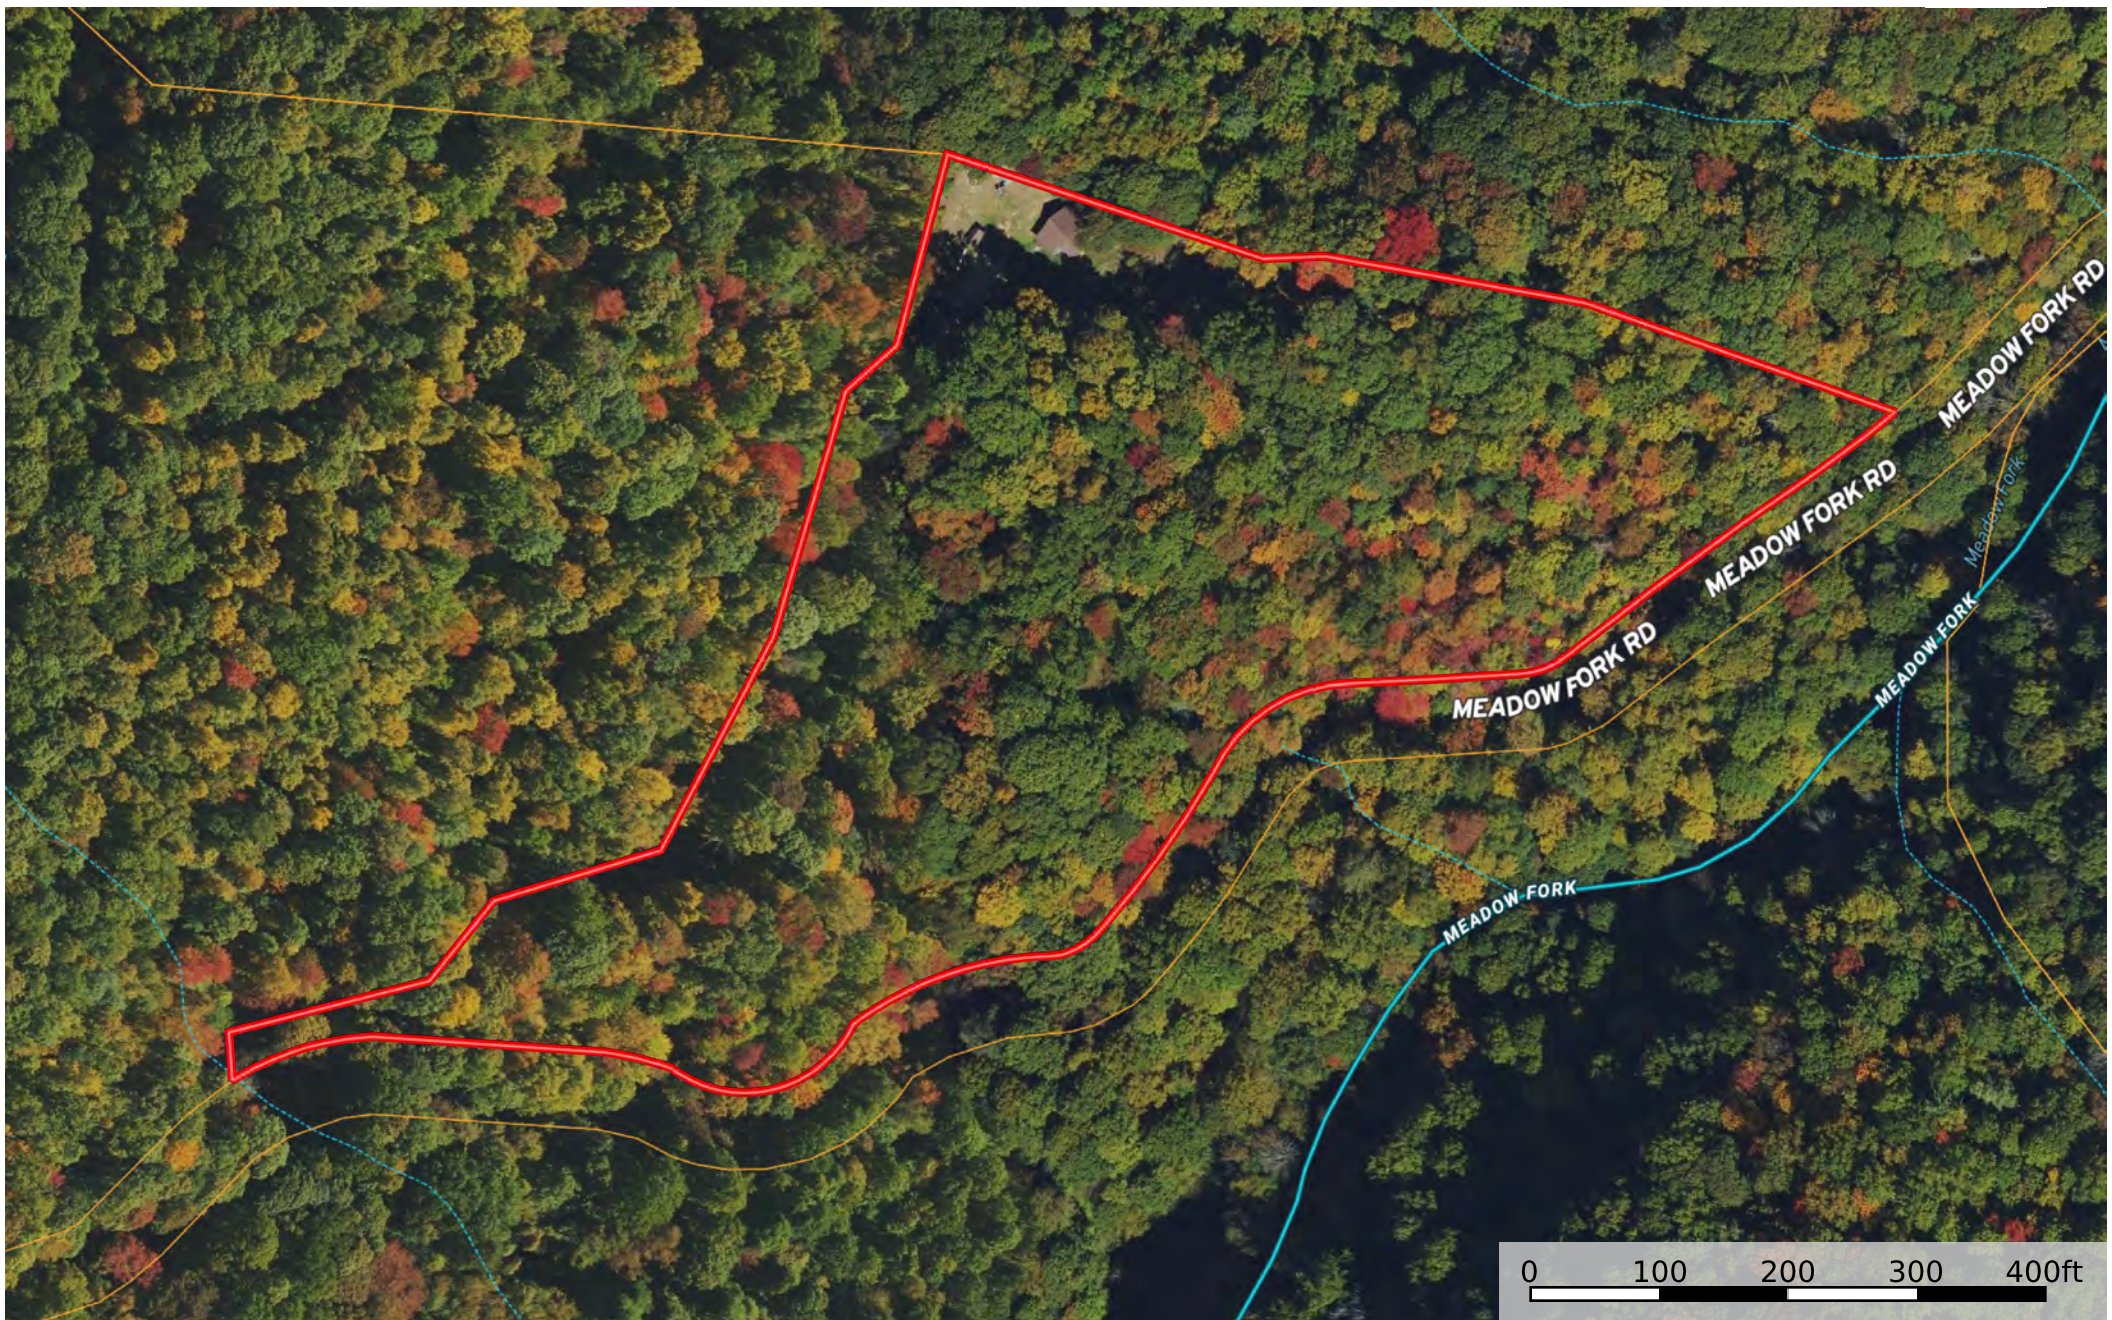

Aerial 1 10120 Meadow Fork Rd.
Madison County, North Carolina, 9.01 AC +/-

-  Boundary
-  Stream, Intermittent
-  River/Creek
-  Water Body