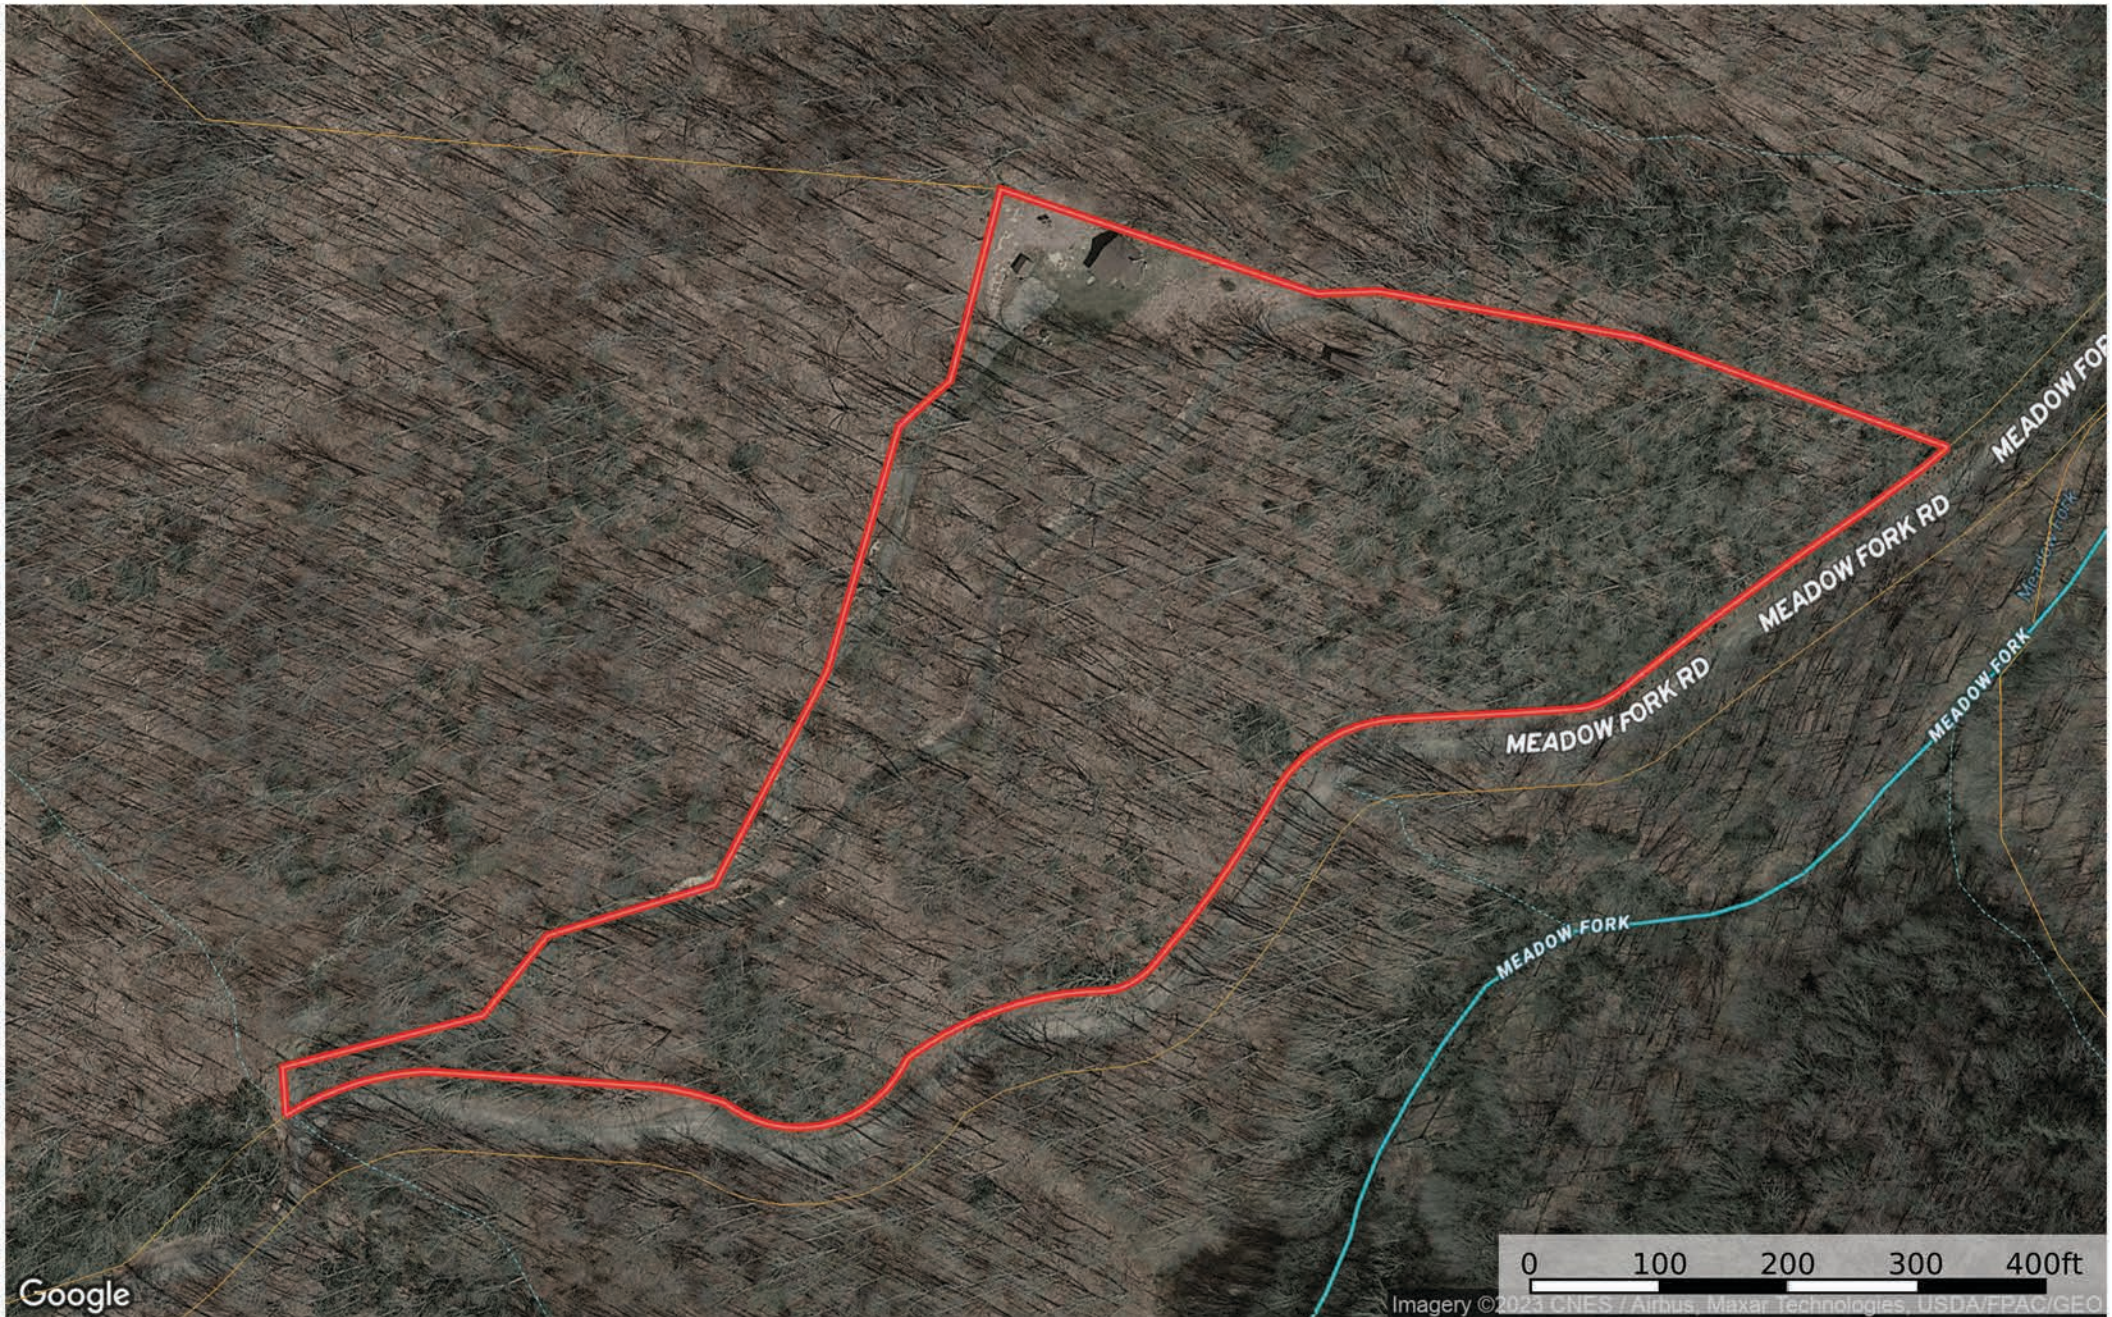

10120 Meadow Fork Rd.
Madison County, North Carolina, 9.01 AC +/-

-  Boundary
-  Stream, Intermittent
-  River/Creek
-  Water Body