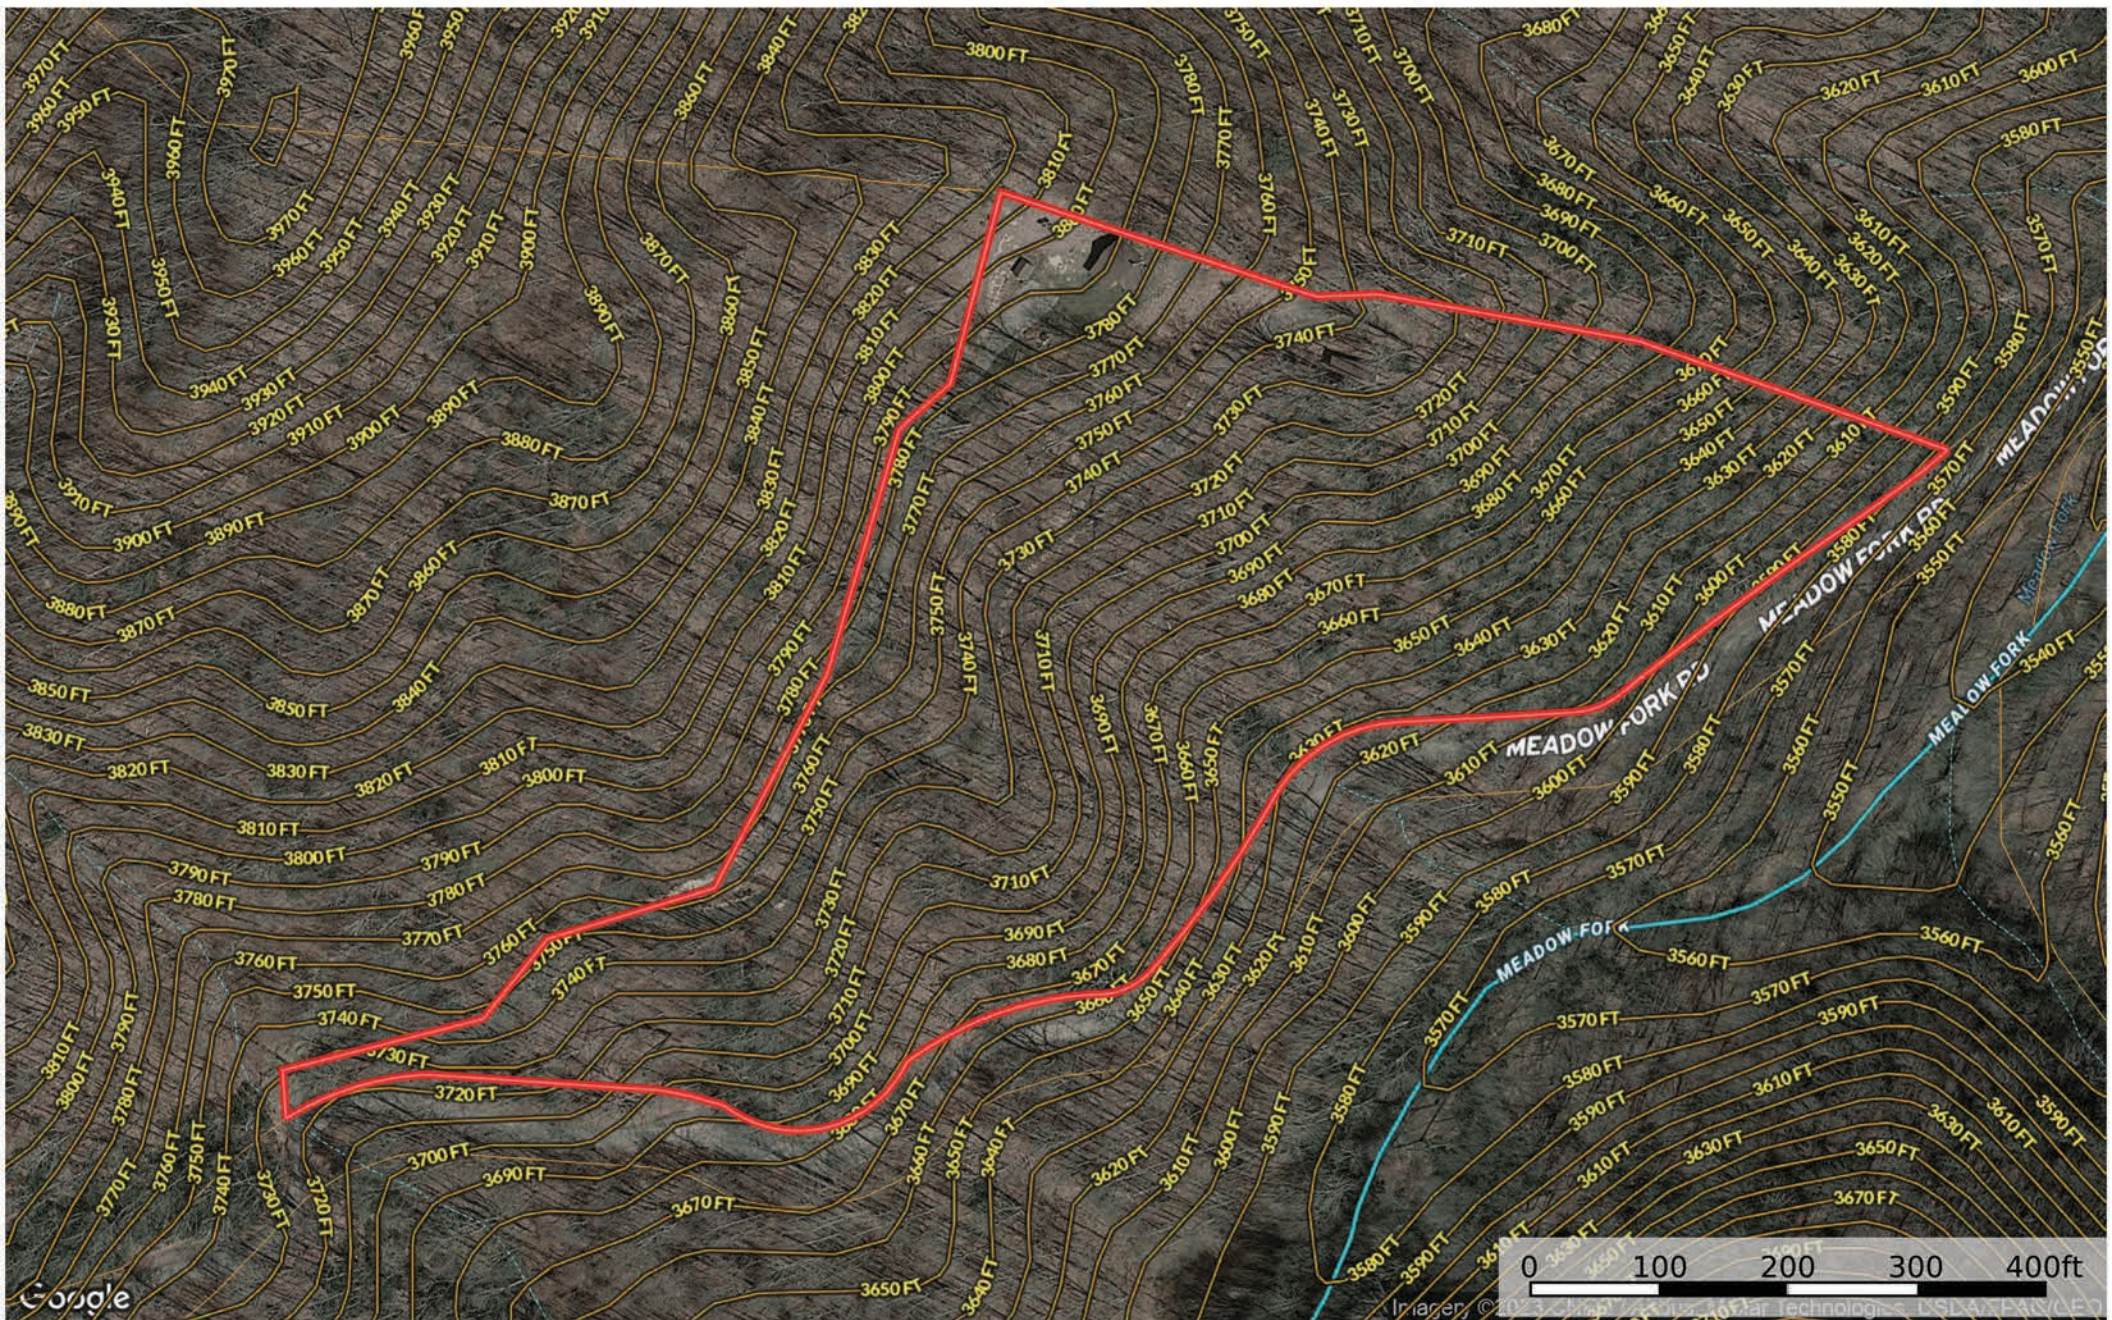

10120 Meadow Fork Rd.

Madison County, North Carolina, 9.01 AC +/-

- Boundary
- Stream, Intermittent
- River/Creek
- Water Body

Cynthia DuBose

The information contained herein was obtained from sources deemed to be reliable. Land id™ Services makes no warranties or guarantees as to the completeness or accuracy thereof.