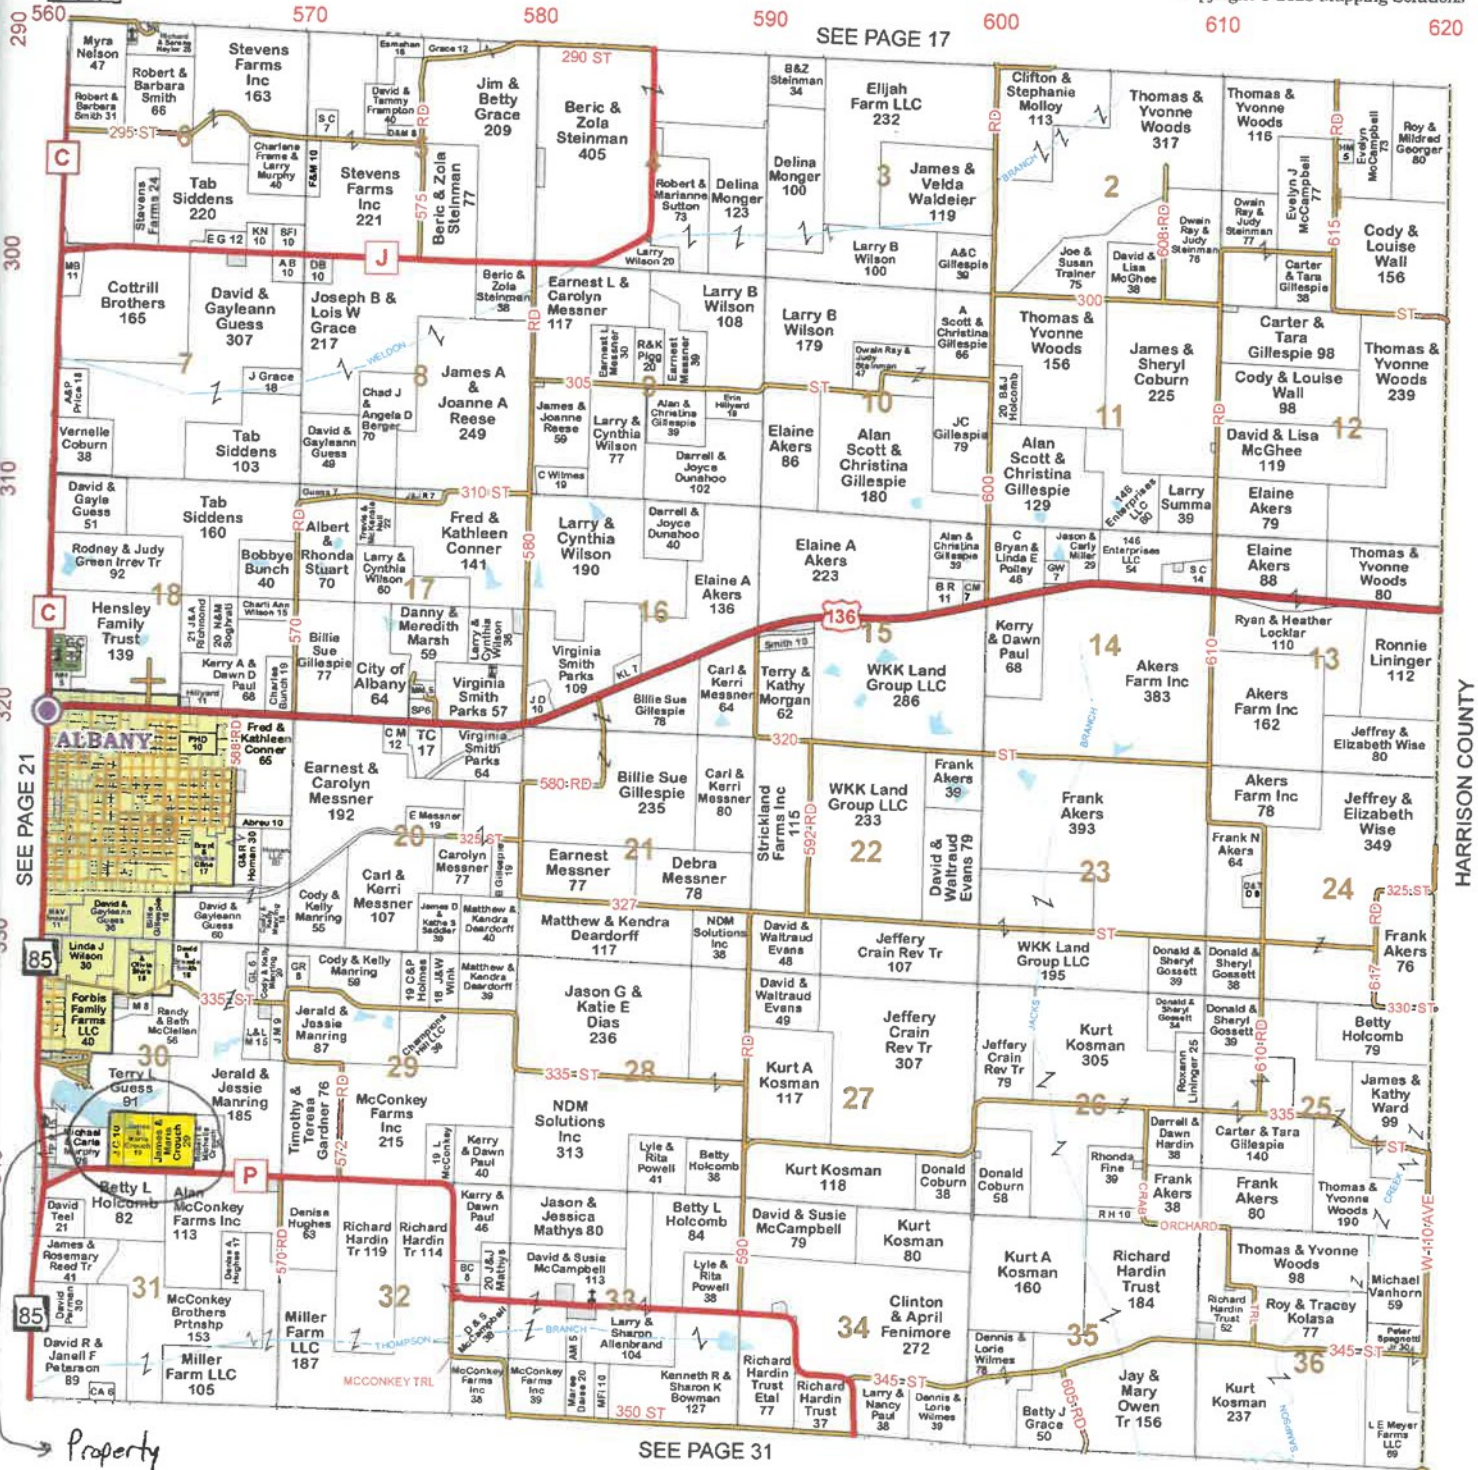

Township 63N - Range 30W

Copyright © 2023 Mapping Solutions

SEE PAGE 17

SEE PAGE 21

SEE PAGE 31

HARRISON COUNTY

Property