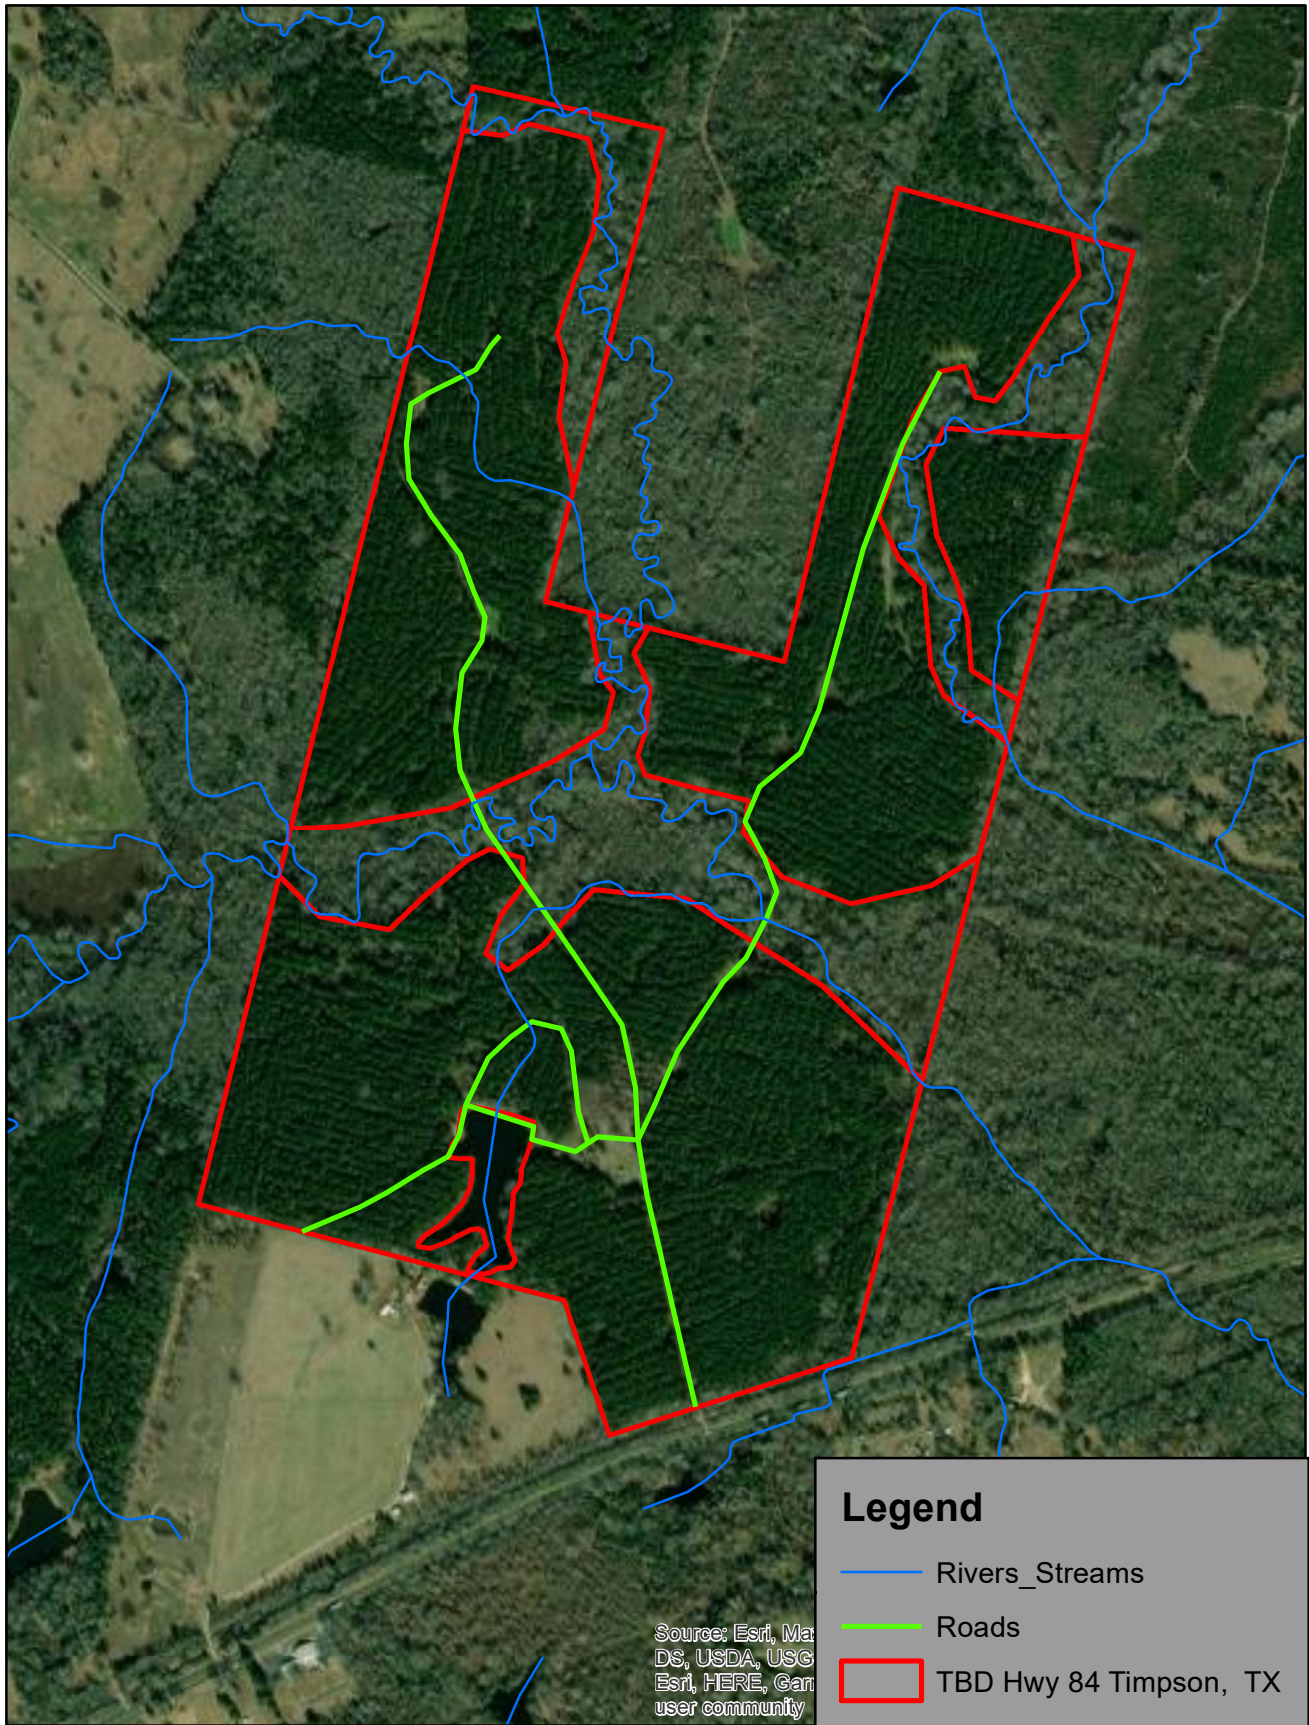

TBD Hwy 84 Timpson, TX

Source: Esri, Mapbox, USGS, USDA, USGS, Esri, HERE, Garmin, user community

Legend

-  Rivers_Streams
-  Roads
-  TBD Hwy 84 Timpson, TX

0 500 1,000 2,000 3,000 4,000 Feet

Data presented is for reference purposes only and cannot be guaranteed.