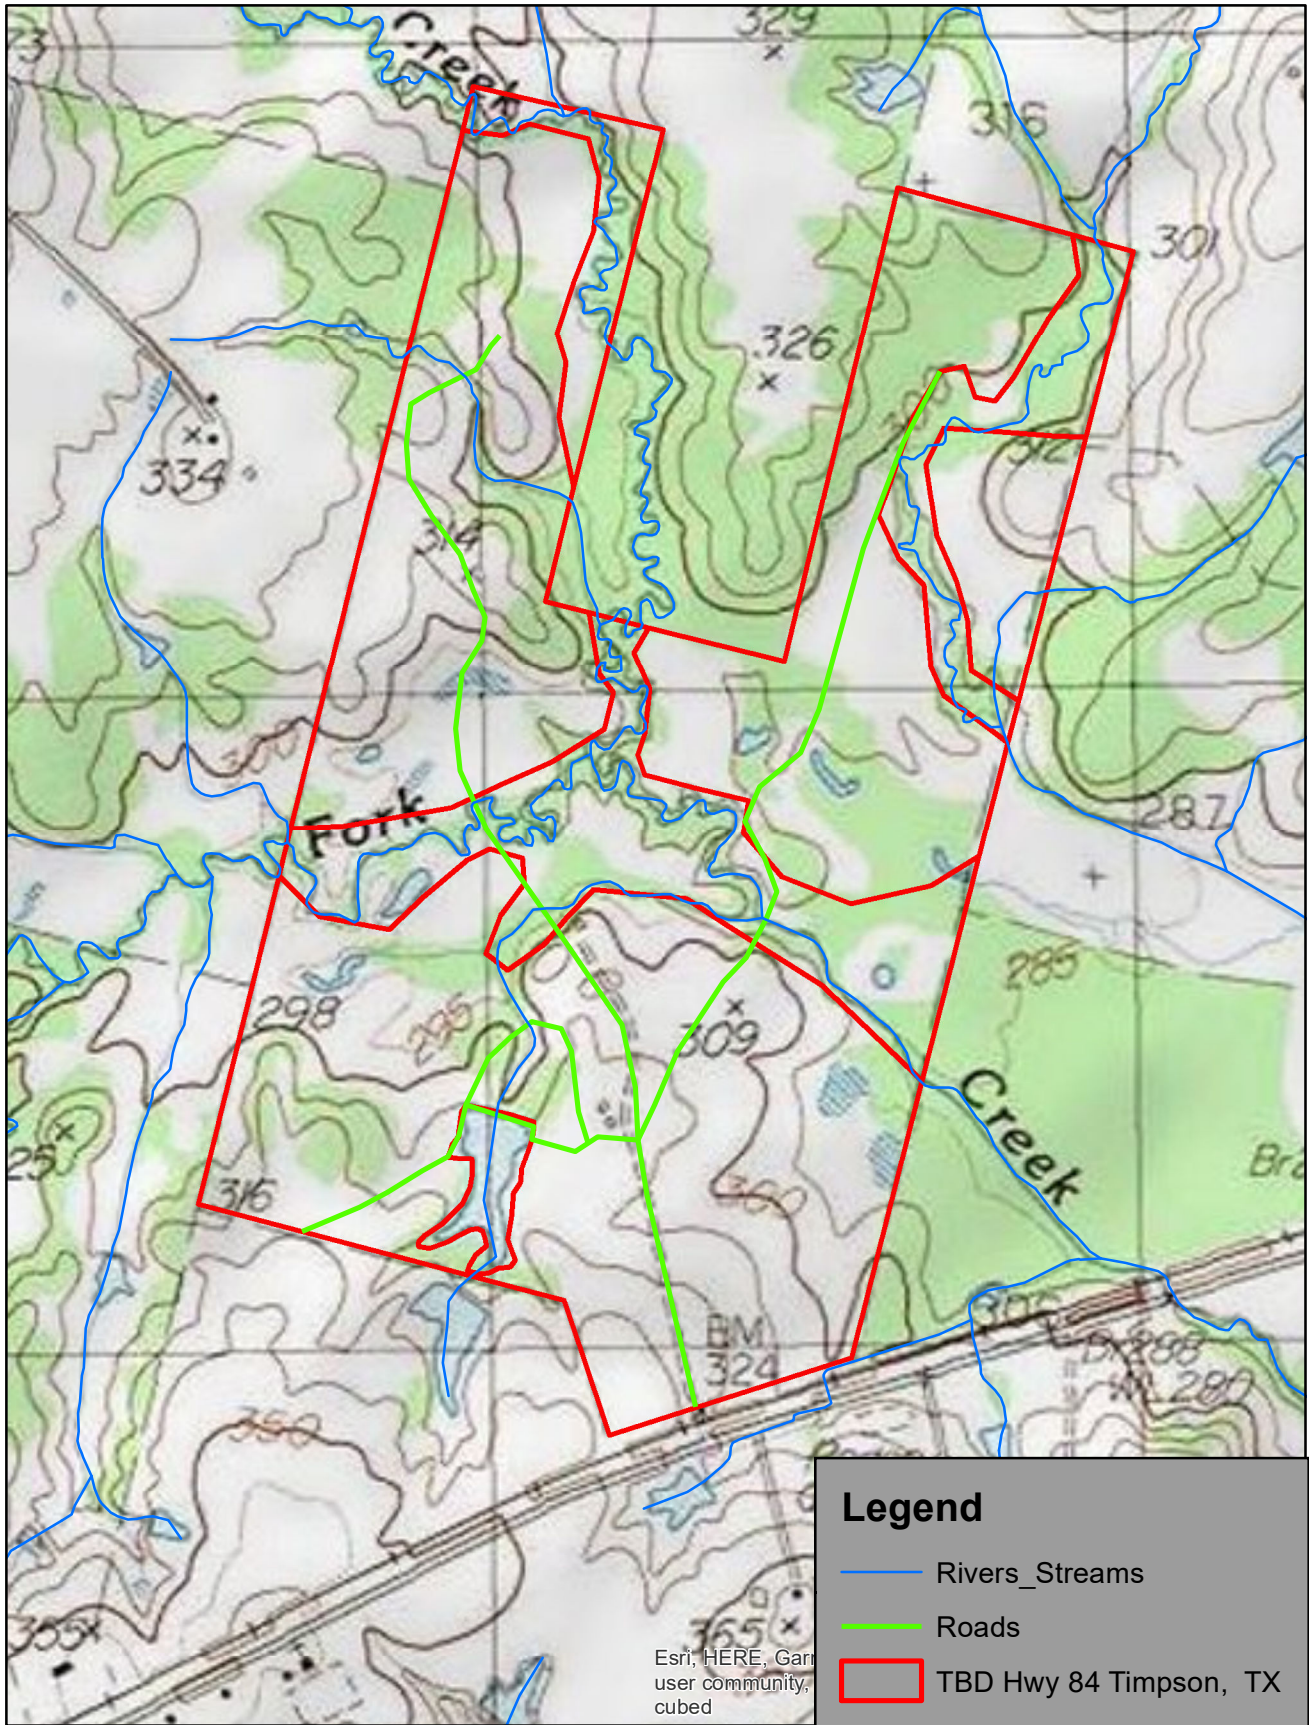

# TBD Hwy 84 Timpson, TX

0 500 1,000 2,000 3,000 4,000 Feet

Data presented is for reference purposes only and cannot be guaranteed.