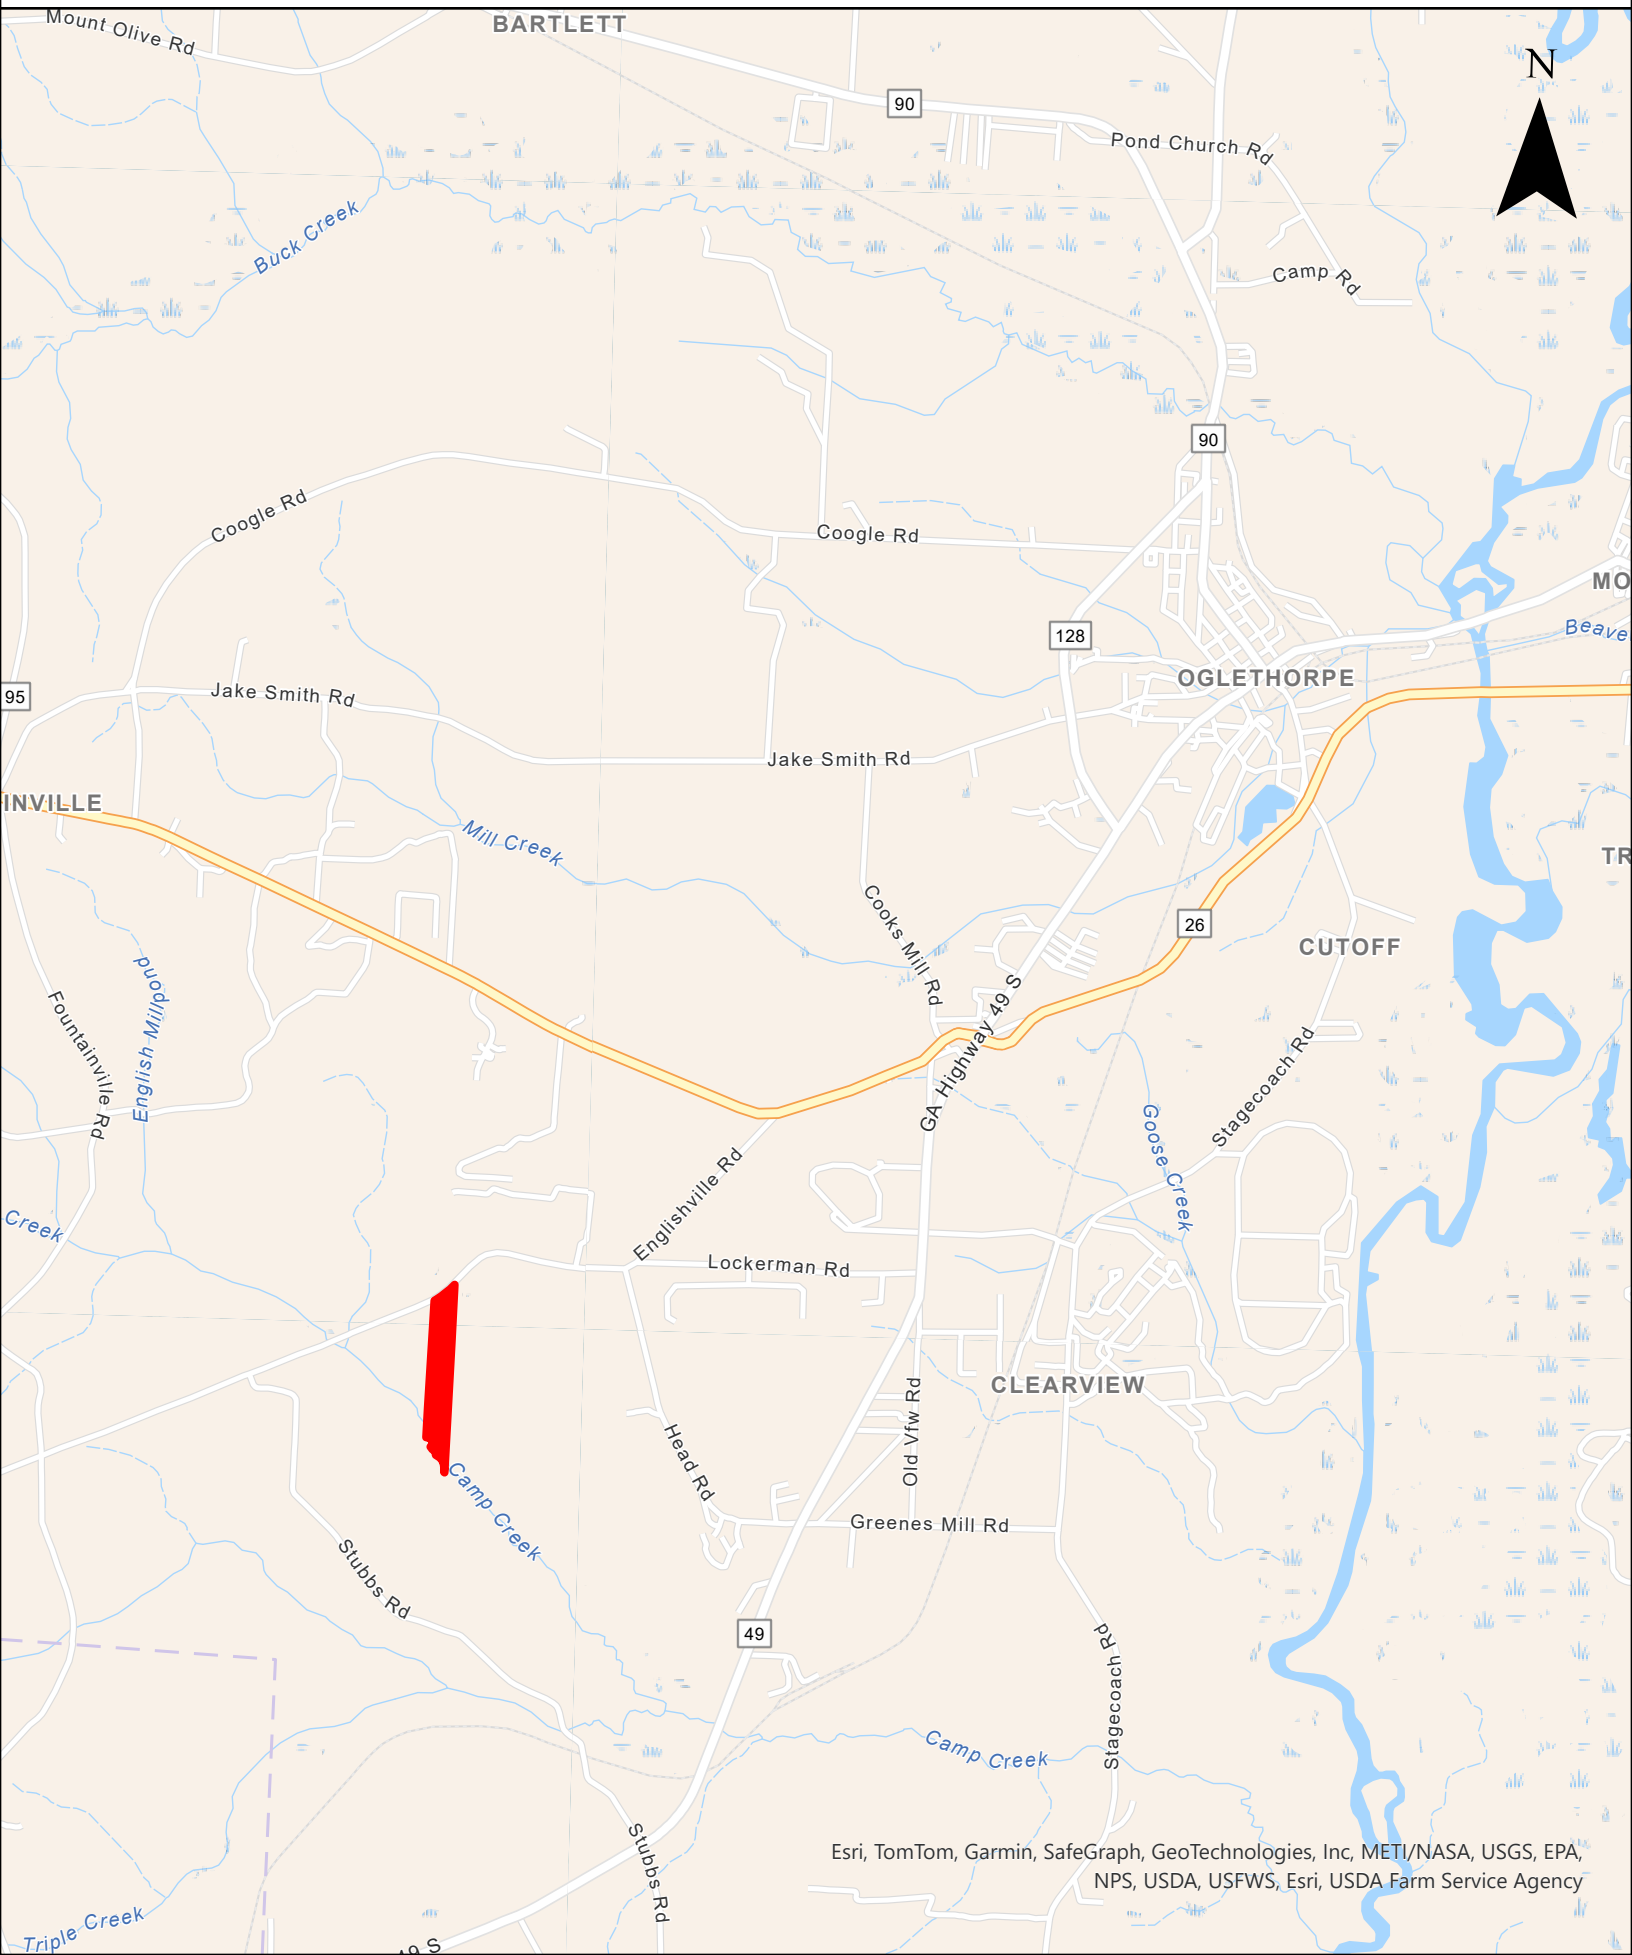

Camp Creek Tract Macon County, Ga., +/- 38.06 acres

 Boundary

Esri Community Maps Contributors, Esri, TomTom, Garmin, SafeGraph, GeoTechnologies, Inc, METI/NASA, USGS, EPA, NPS, US Census Bureau, USDA, USFWS, Esri, USDA Farm Service Agency

Camp Creek Tract

Macon County, Ga., +/- 38.06 acres

 Boundary

Esri, TomTom, Garmin, SafeGraph, GeoTechnologies, Inc, METI/NASA, USGS, EPA, NPS, USDA, USFWS, Esri, USDA Farm Service Agency

Camp Creek Tract

Macon County, Ga., +/- 38.06 acres

 Boundary