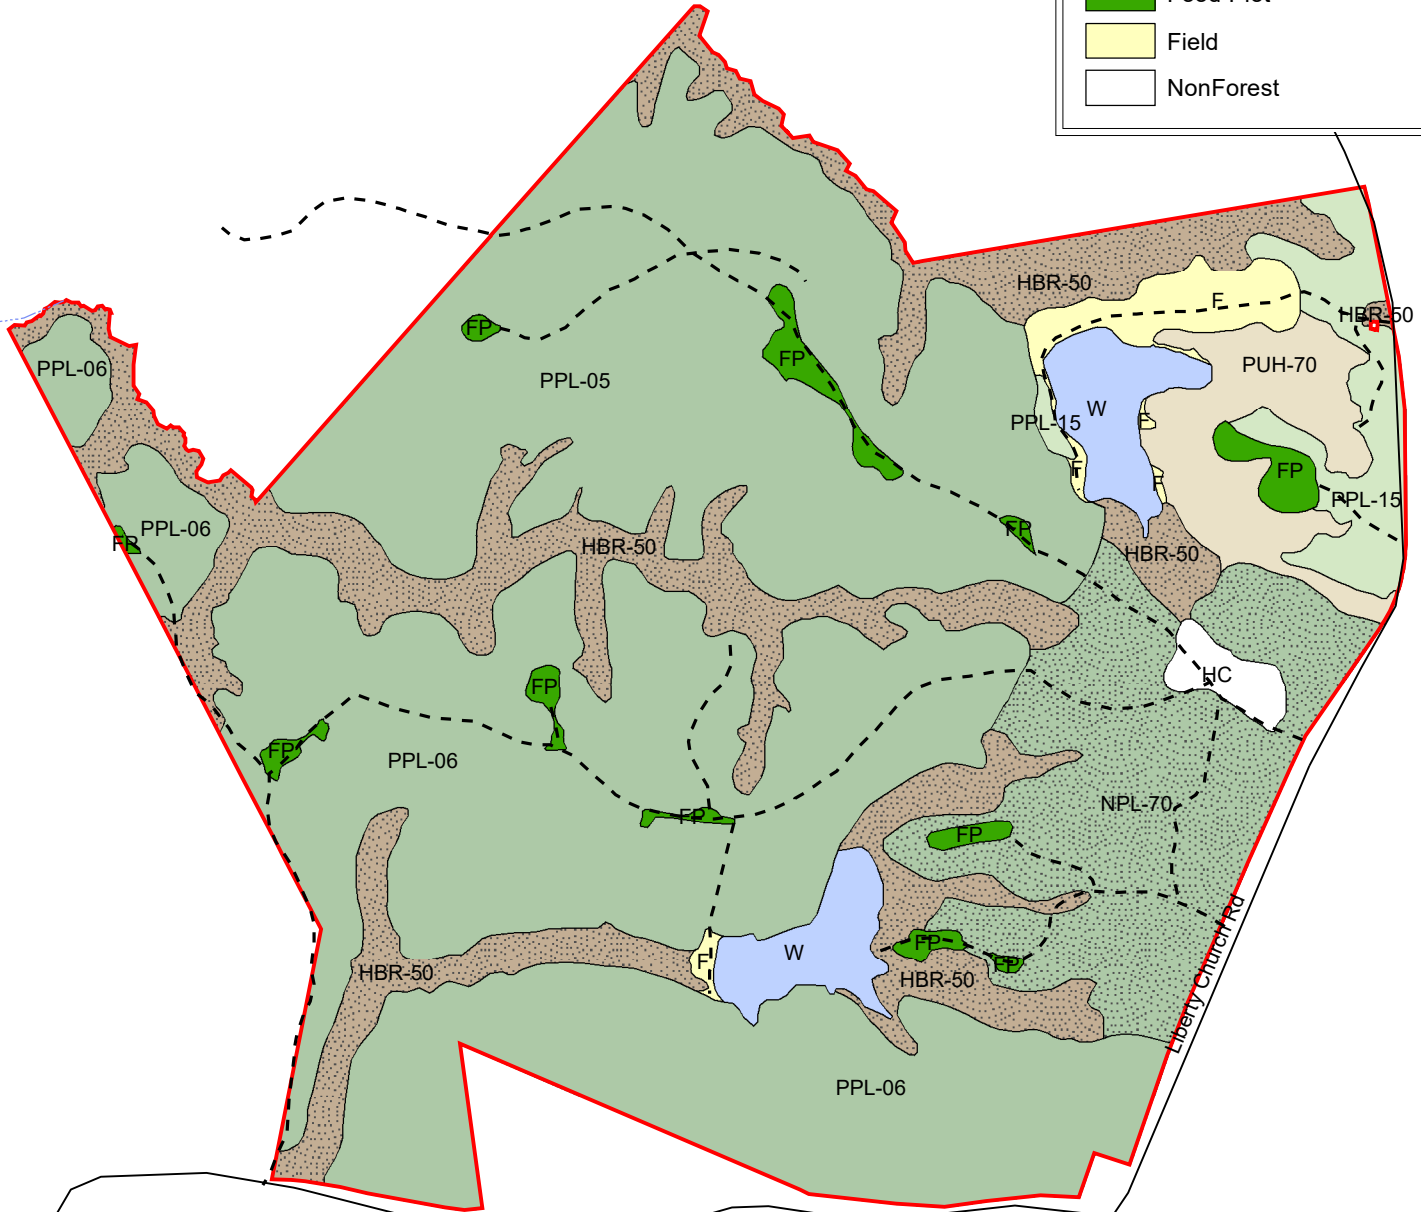

**Lake Oconee Tract
Greene County, GA
Total Acres ± 642**

Legend

-  Planted Pine Mrch
-  Planted Pine Pmrch
-  Natural Pine Mrch
-  Pine Upland Hardwood
-  Hardwood Branch
-  Water
-  Food Plot
-  Field
-  NonForest