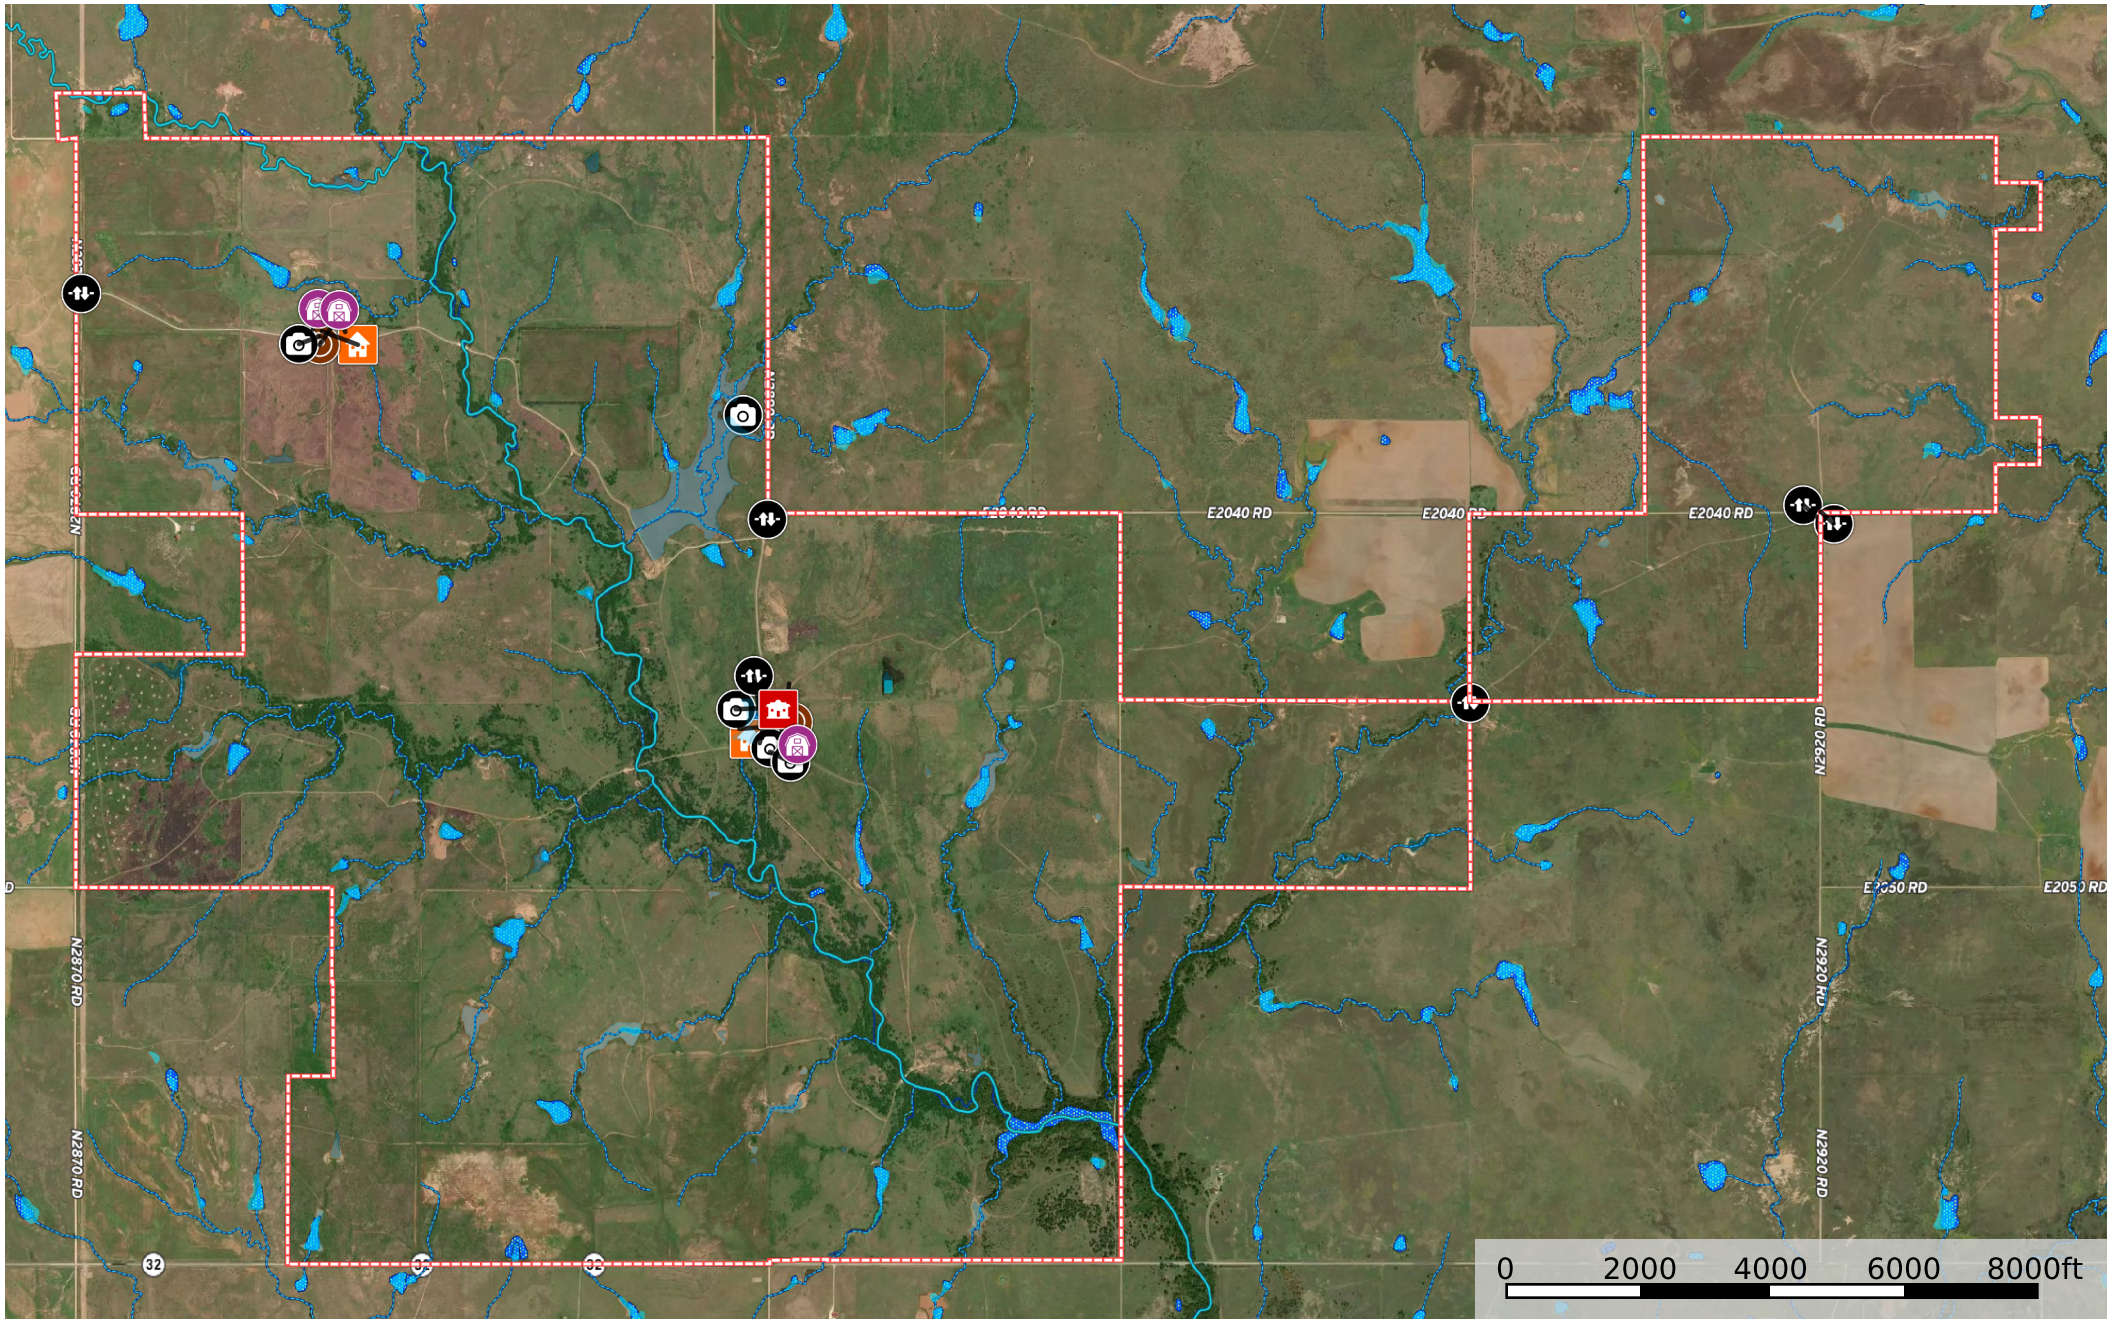

# J&A Ranch Map

Jefferson County, Oklahoma, AC +/-

- Gate
- Photo Point
- Pens
- House
- Barn
- Main House
- Pond / Tank
- Boundary
- Wetlands
- Riparian
- Stream, Intermittent
- River/Creek
- Water Body