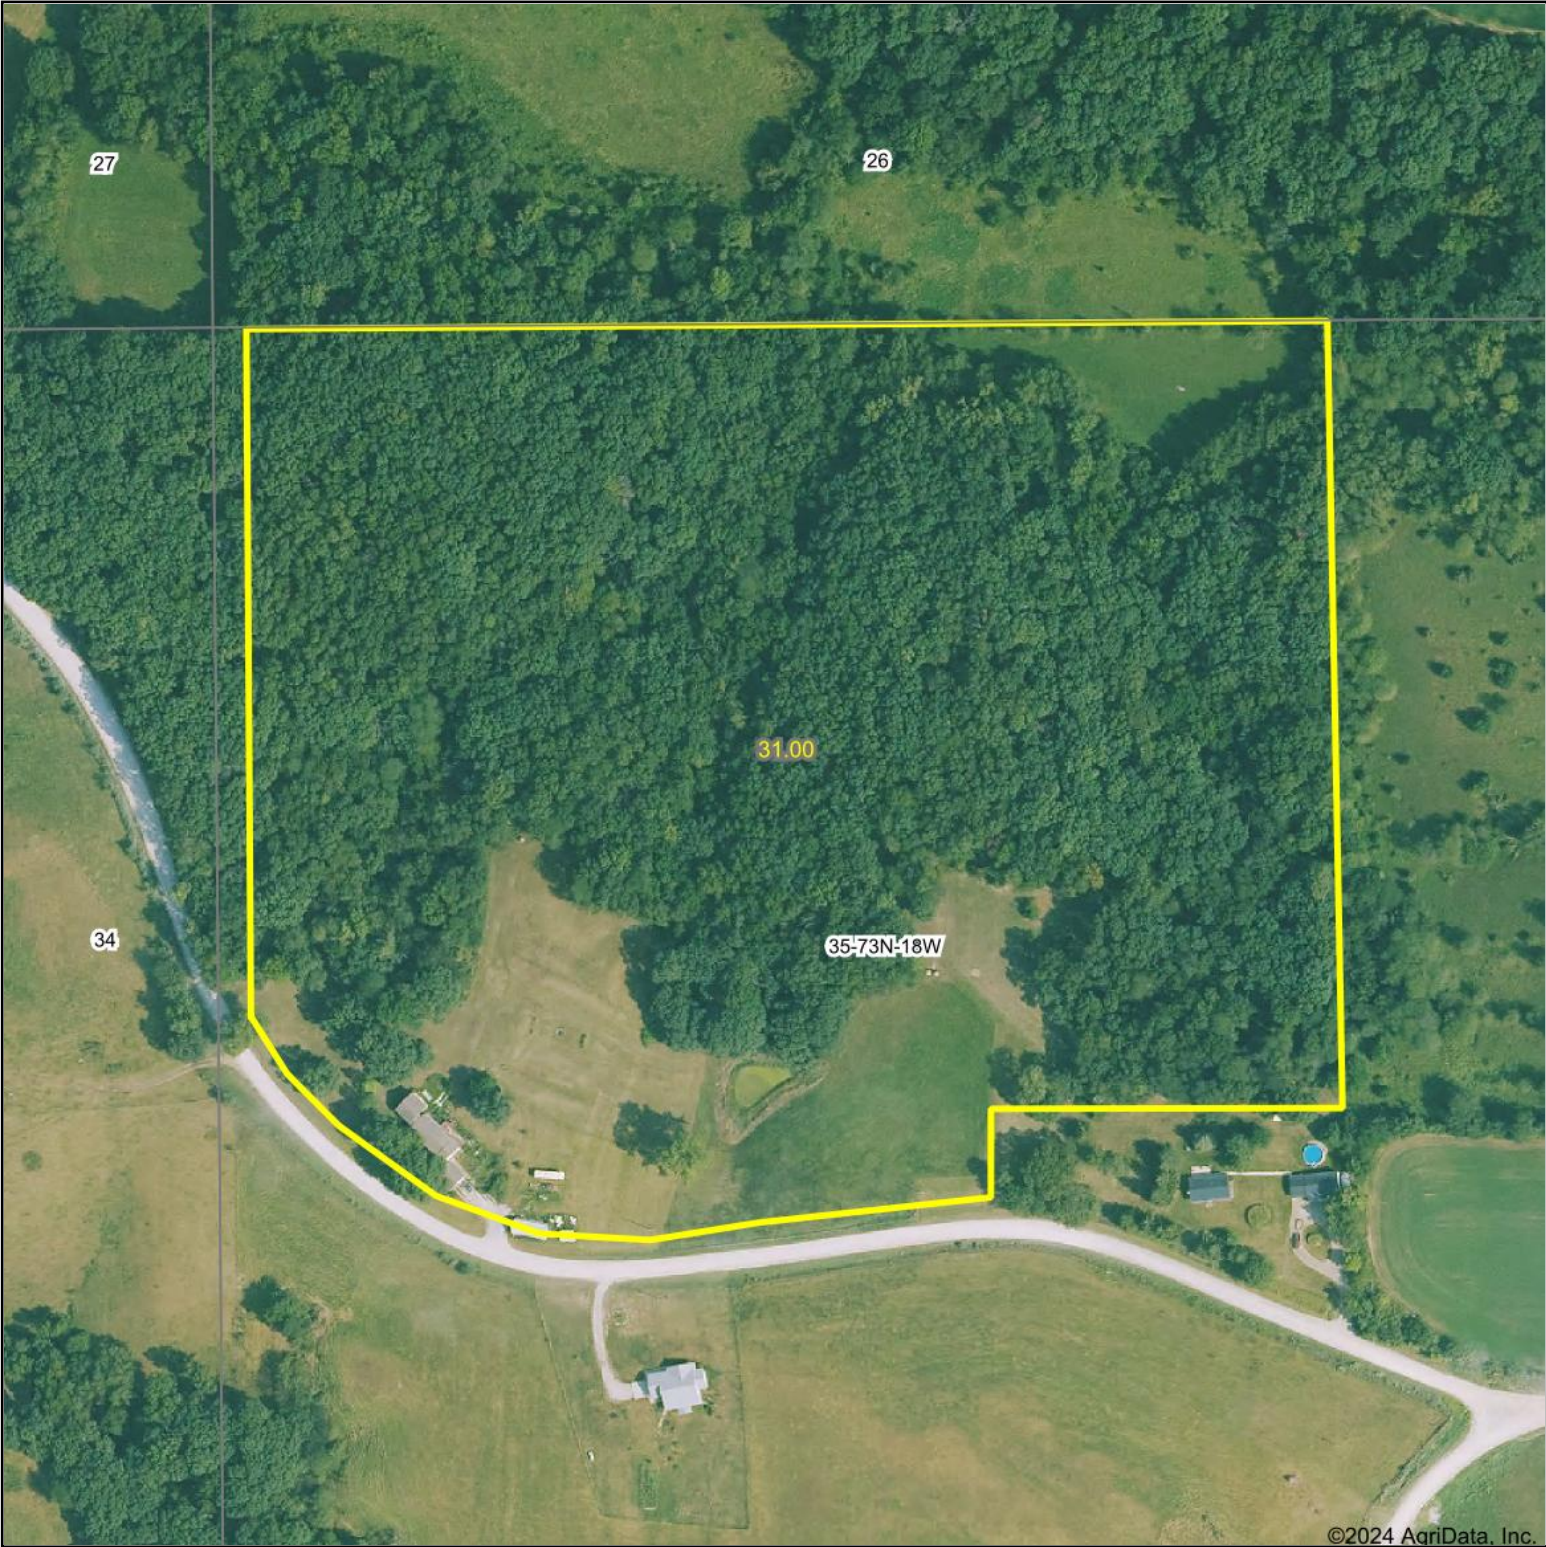

Aerial Map

Boundary Lines Are Approximate

©2024 AgriData, Inc.

Hawkeye Farm Mgmt & Real Estate

Boundary Center: 41° 5' 13.97, -92° 54' 19.38

35-73N-18W
Monroe County
Iowa

© AgriData, Inc. 2023 www.AgriDataInc.com

7/25/2024