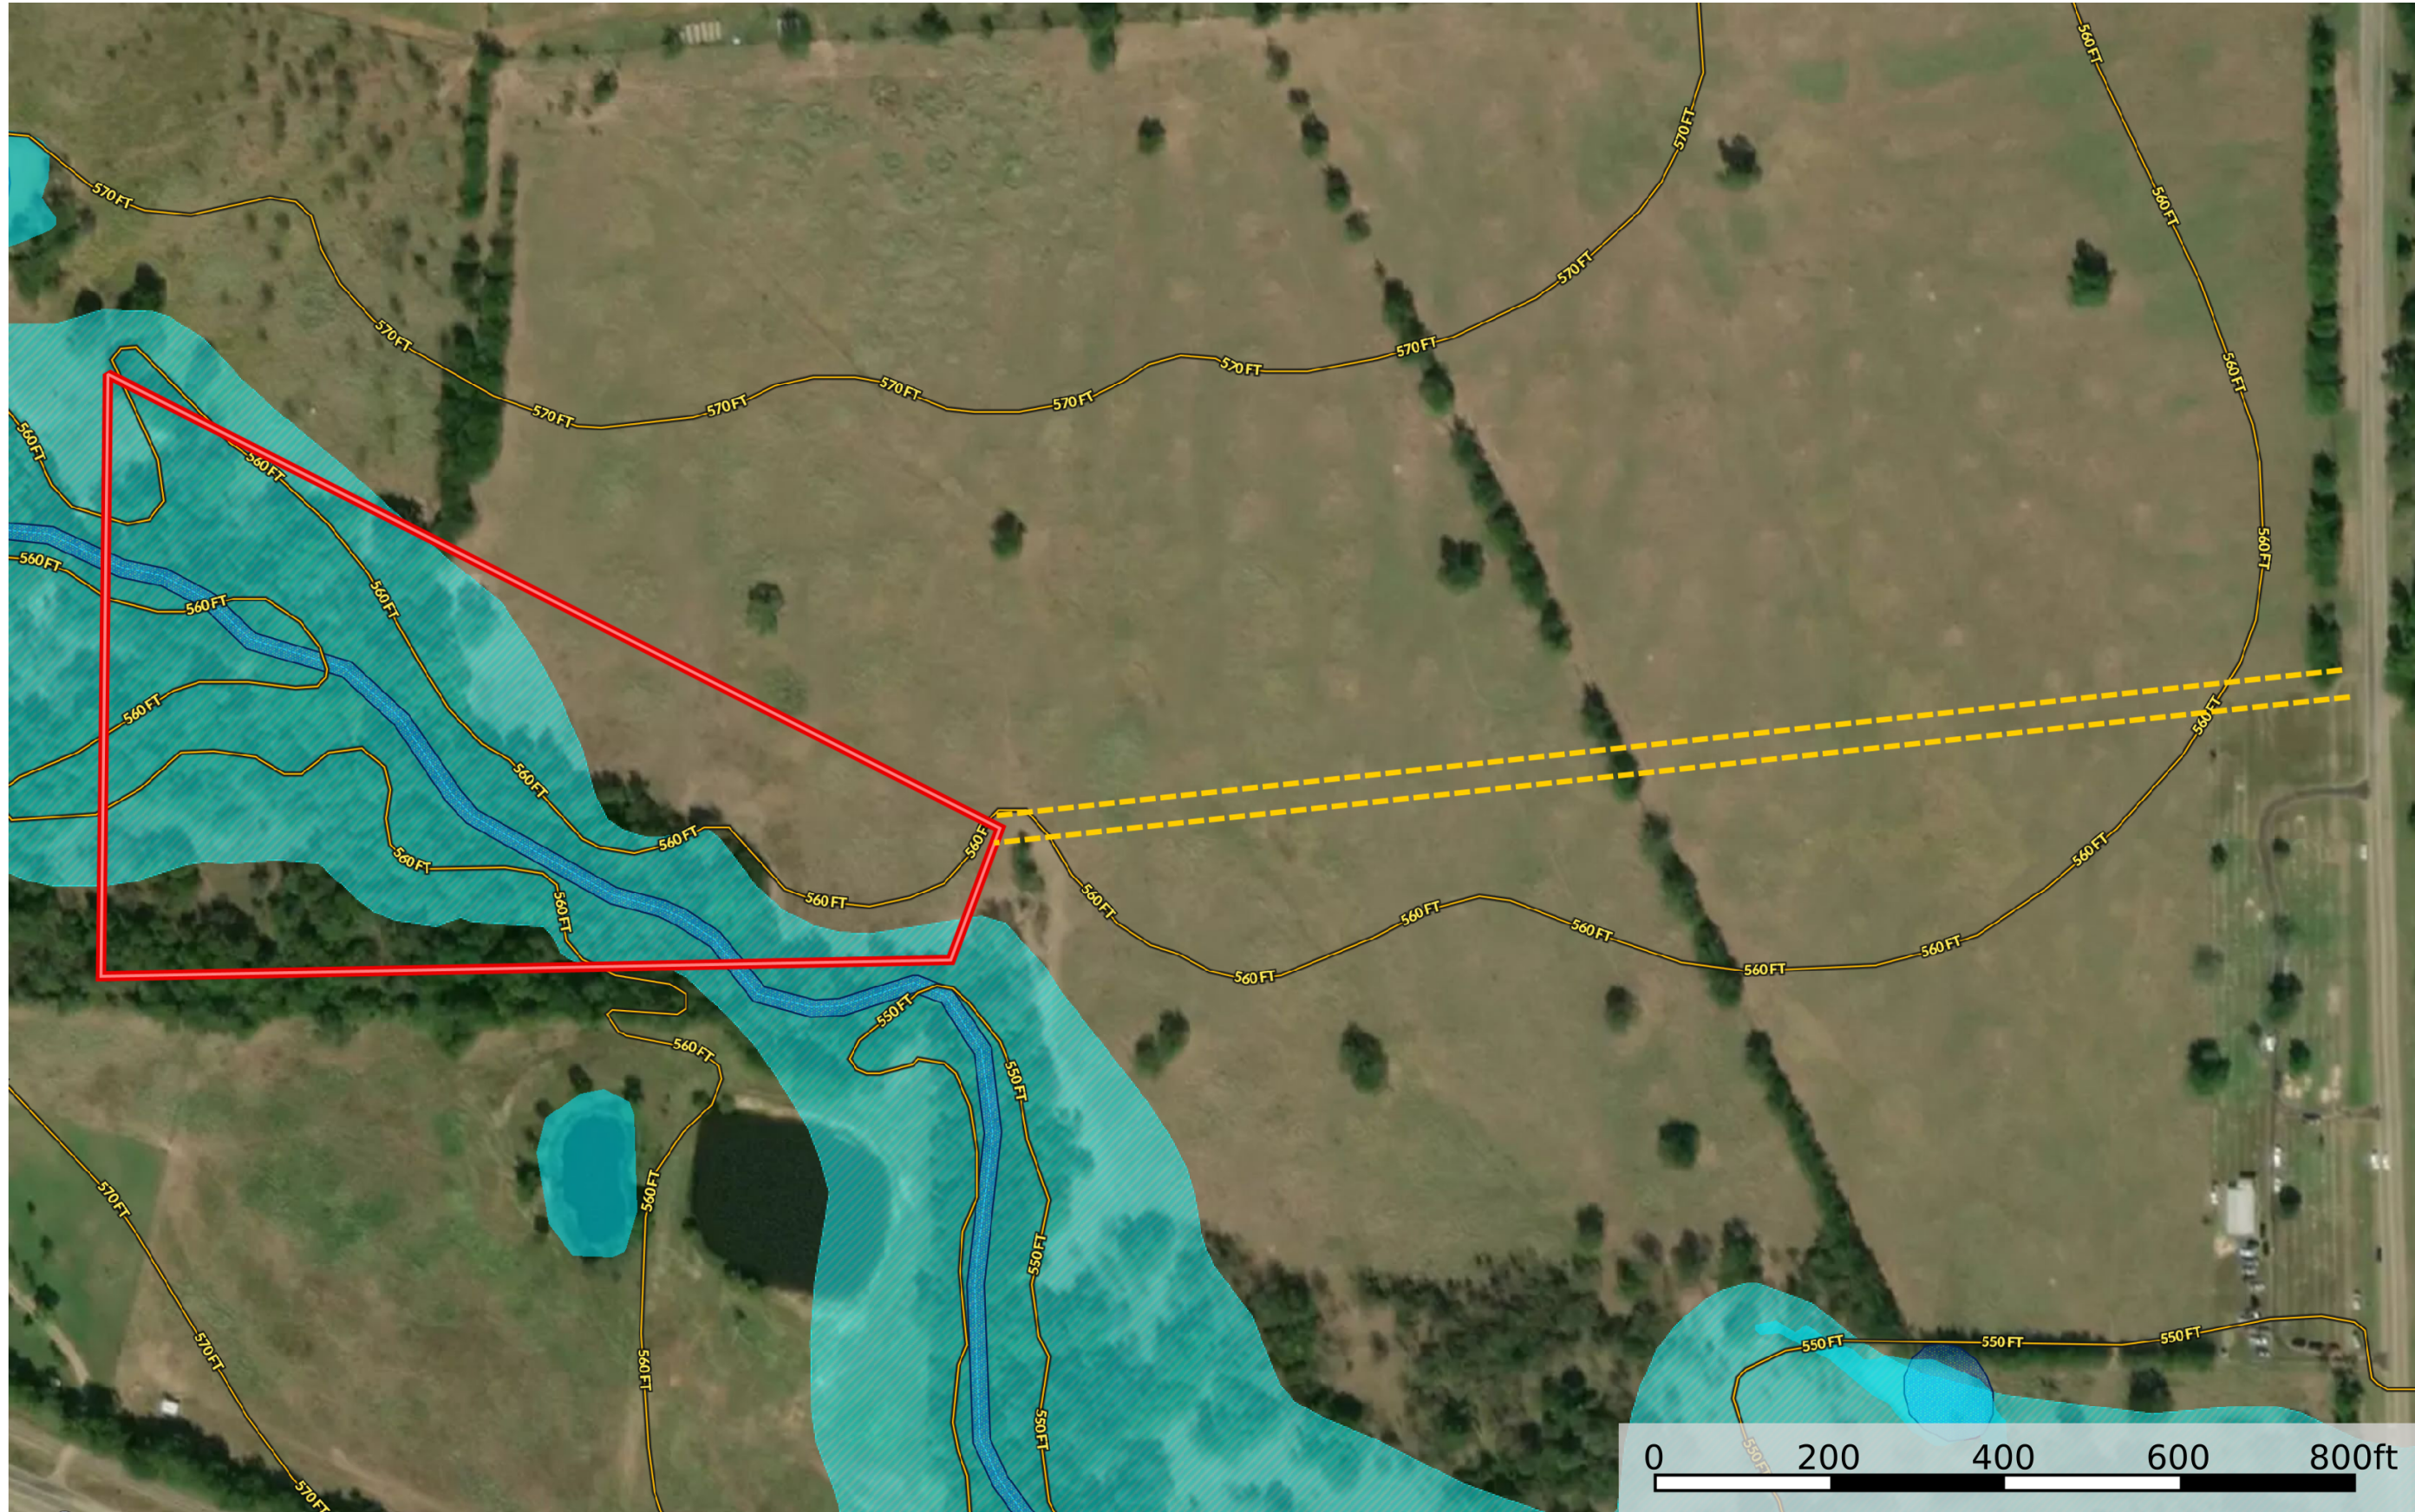

# Ridgeway Ranch tract 5

Texas, AC +/-

**Janet Martin**  
P: 903-885-1234

[www.janetmartinrealty.com](http://www.janetmartinrealty.com)

1325 S. Broadway, Sulphur Springs, TX 75482

**id.** The information contained herein was obtained from sources deemed to be reliable. Land id™ Services makes no warranties or guarantees as to the completeness or accuracy thereof.