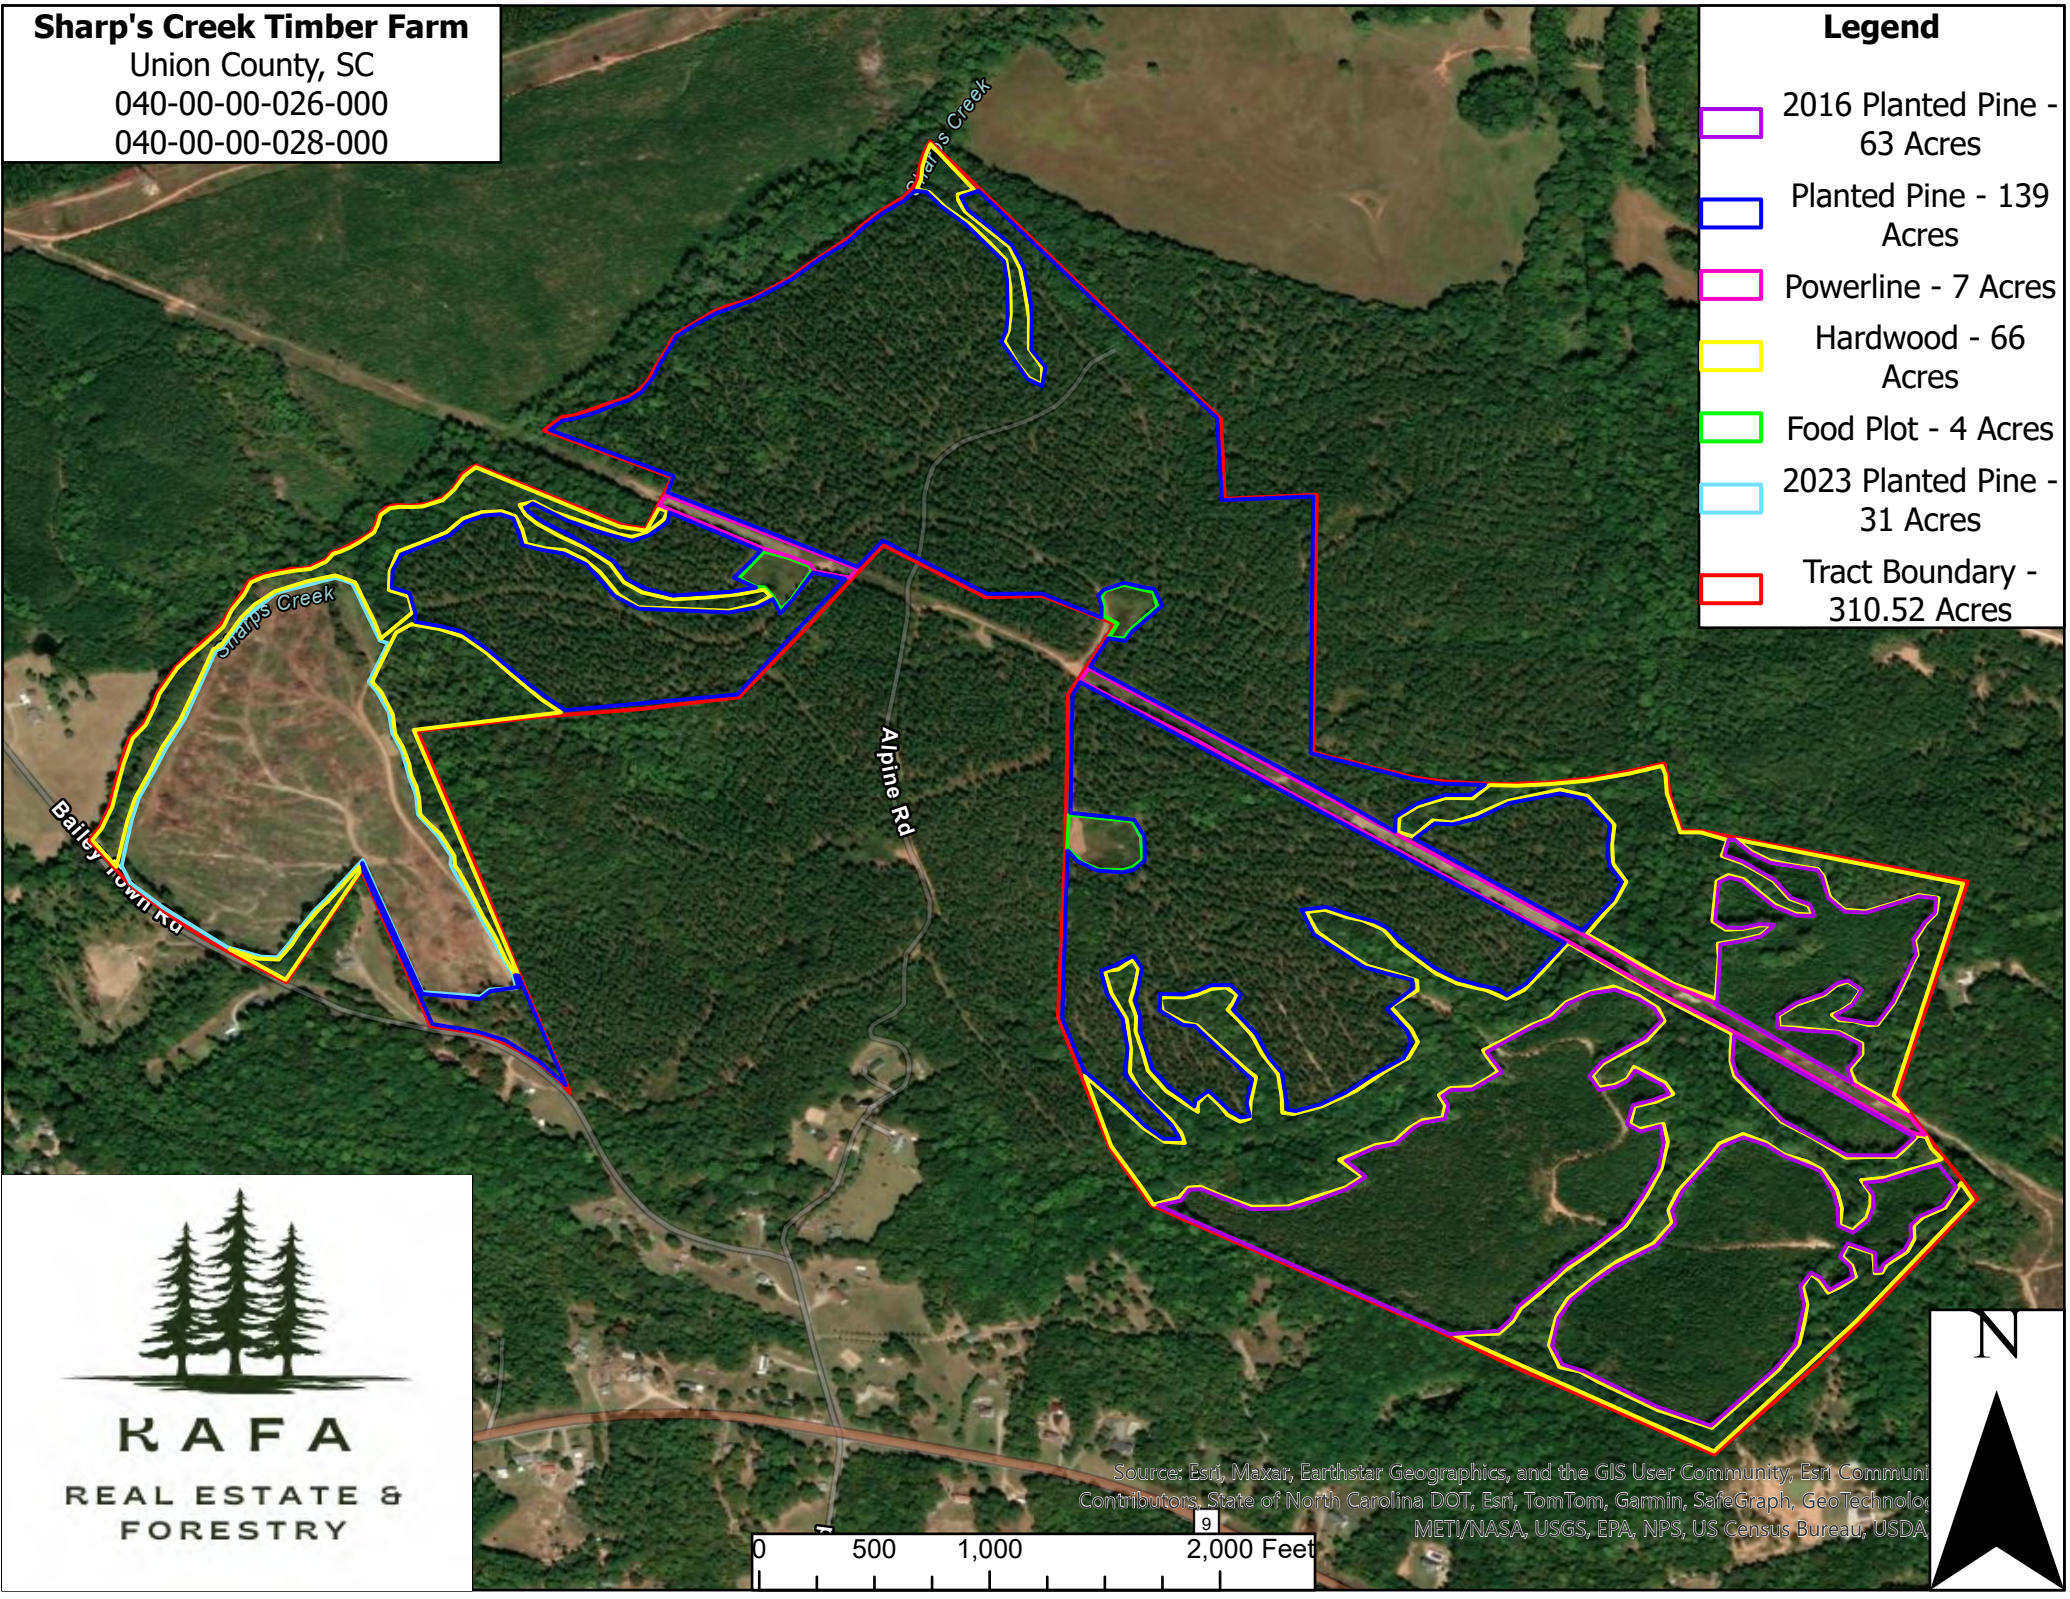

Sharp's Creek Timber Farm

Union County, SC

040-00-00-026-000

040-00-00-028-000

Legend

- 2016 Planted Pine - 63 Acres
- Planted Pine - 139 Acres
- Powerline - 7 Acres
- Hardwood - 66 Acres
- Food Plot - 4 Acres
- 2023 Planted Pine - 31 Acres
- Tract Boundary - 310.52 Acres

K A F A
REAL ESTATE &
FORESTRY

Source: Esri, Maxar, Earthstar Geographics, and the GIS User Community, Esri Community Contributors, State of North Carolina DOT, Esri, TomTom, Garmin, SafeGraph, GeoTechnology, METI/NASA, USGS, EPA, NPS, US Census Bureau, USDA