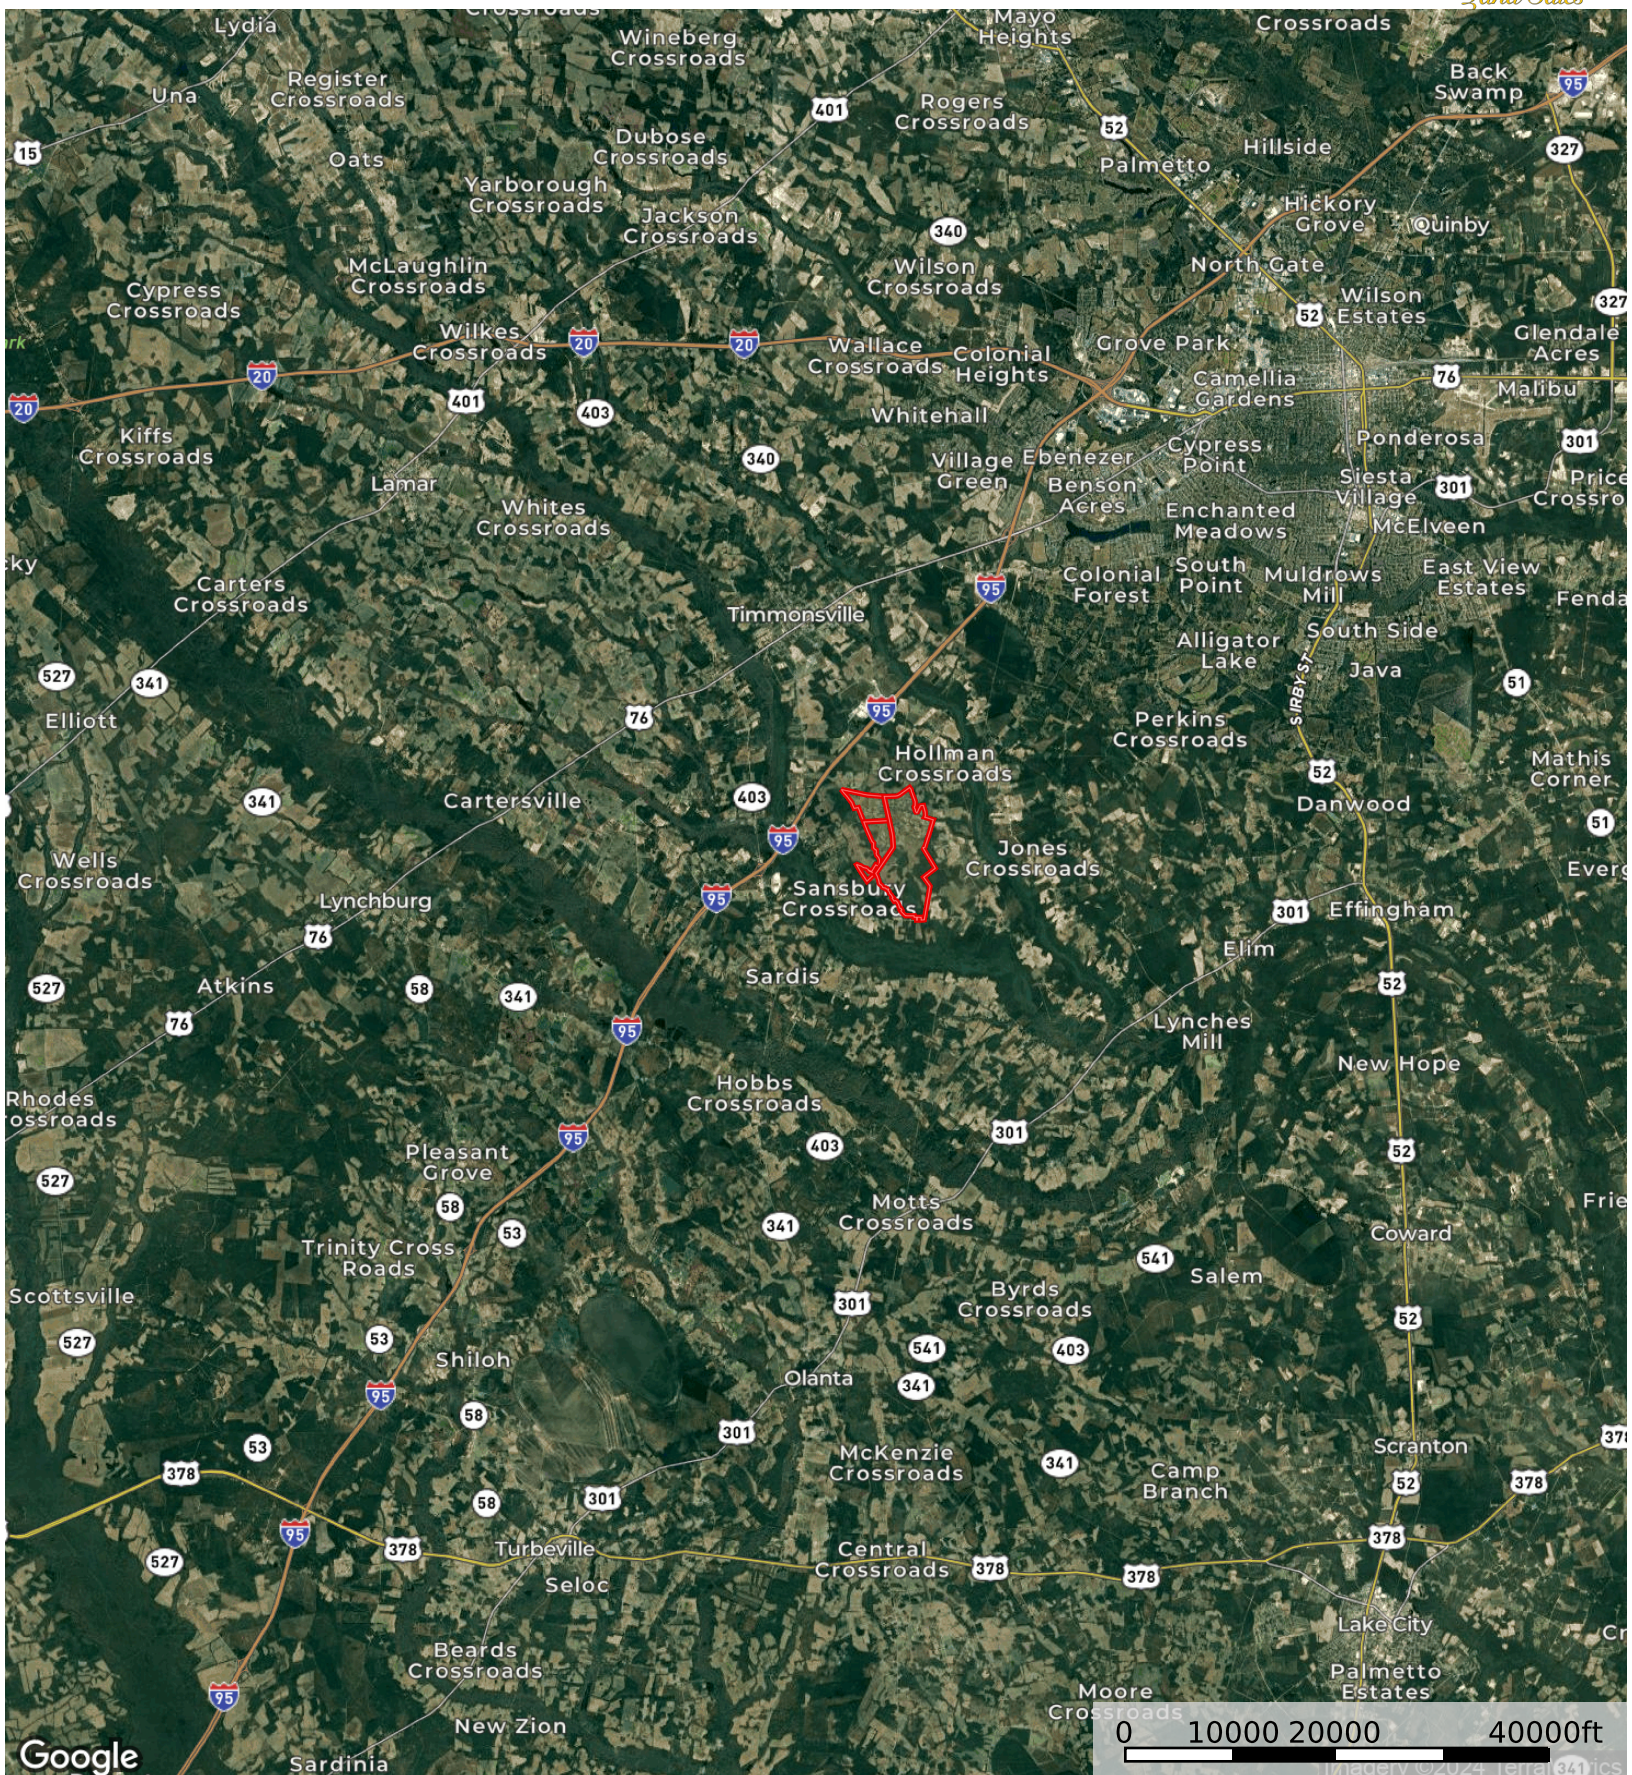

Grist Mill Farm

Florence County, South Carolina, 1336 AC +/-

Boundary