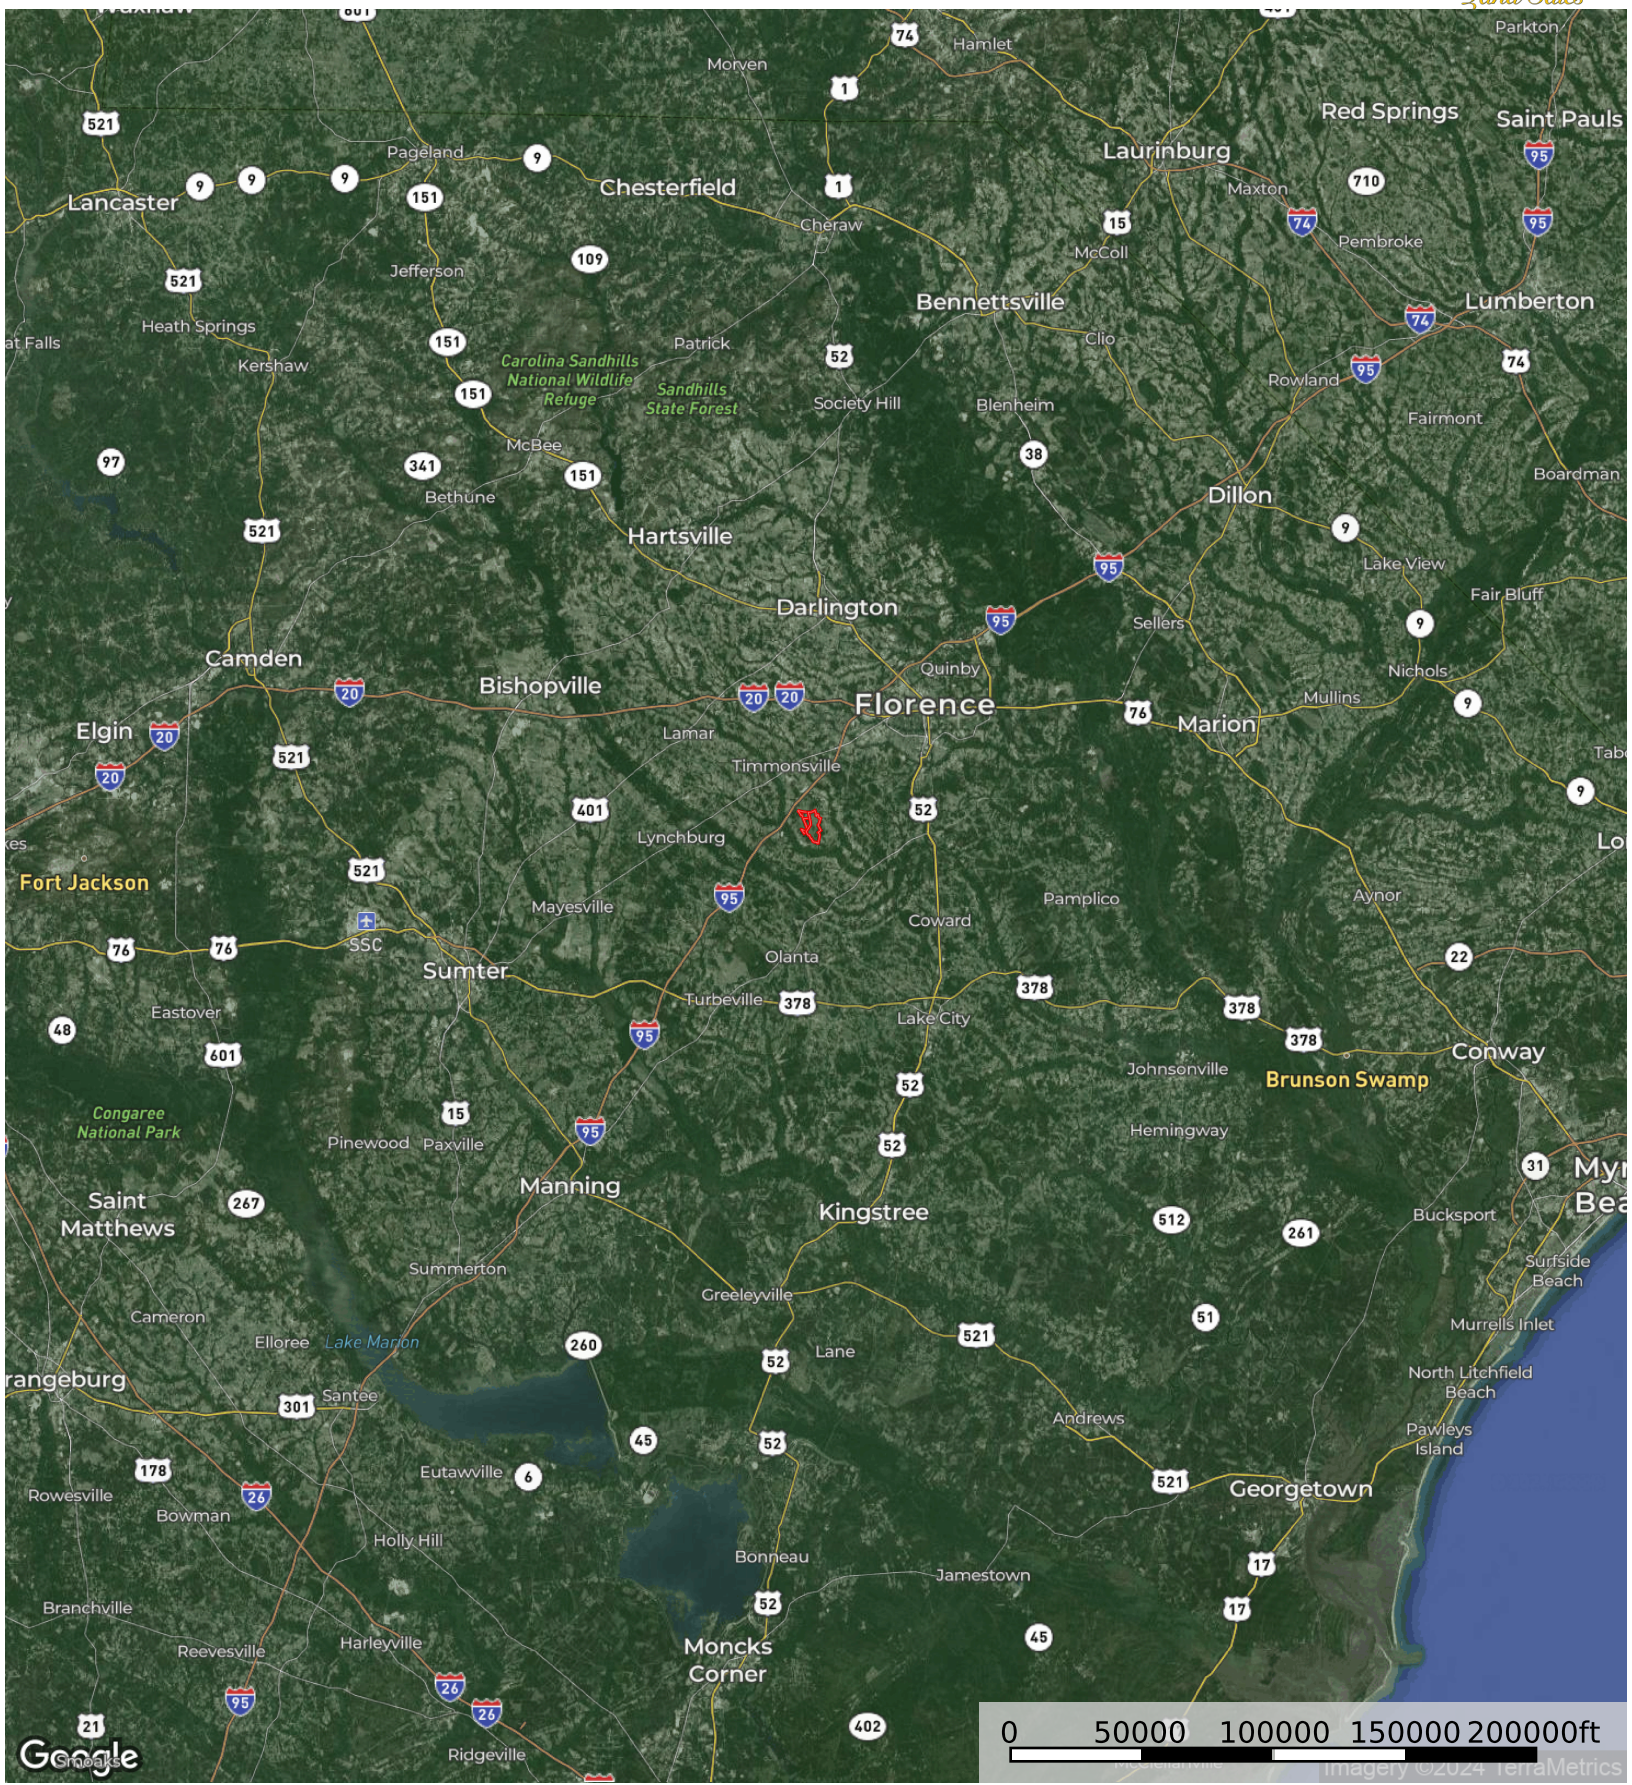

Grist Mill Farm

Florence County, South Carolina, 1336 AC +/-

Boundary