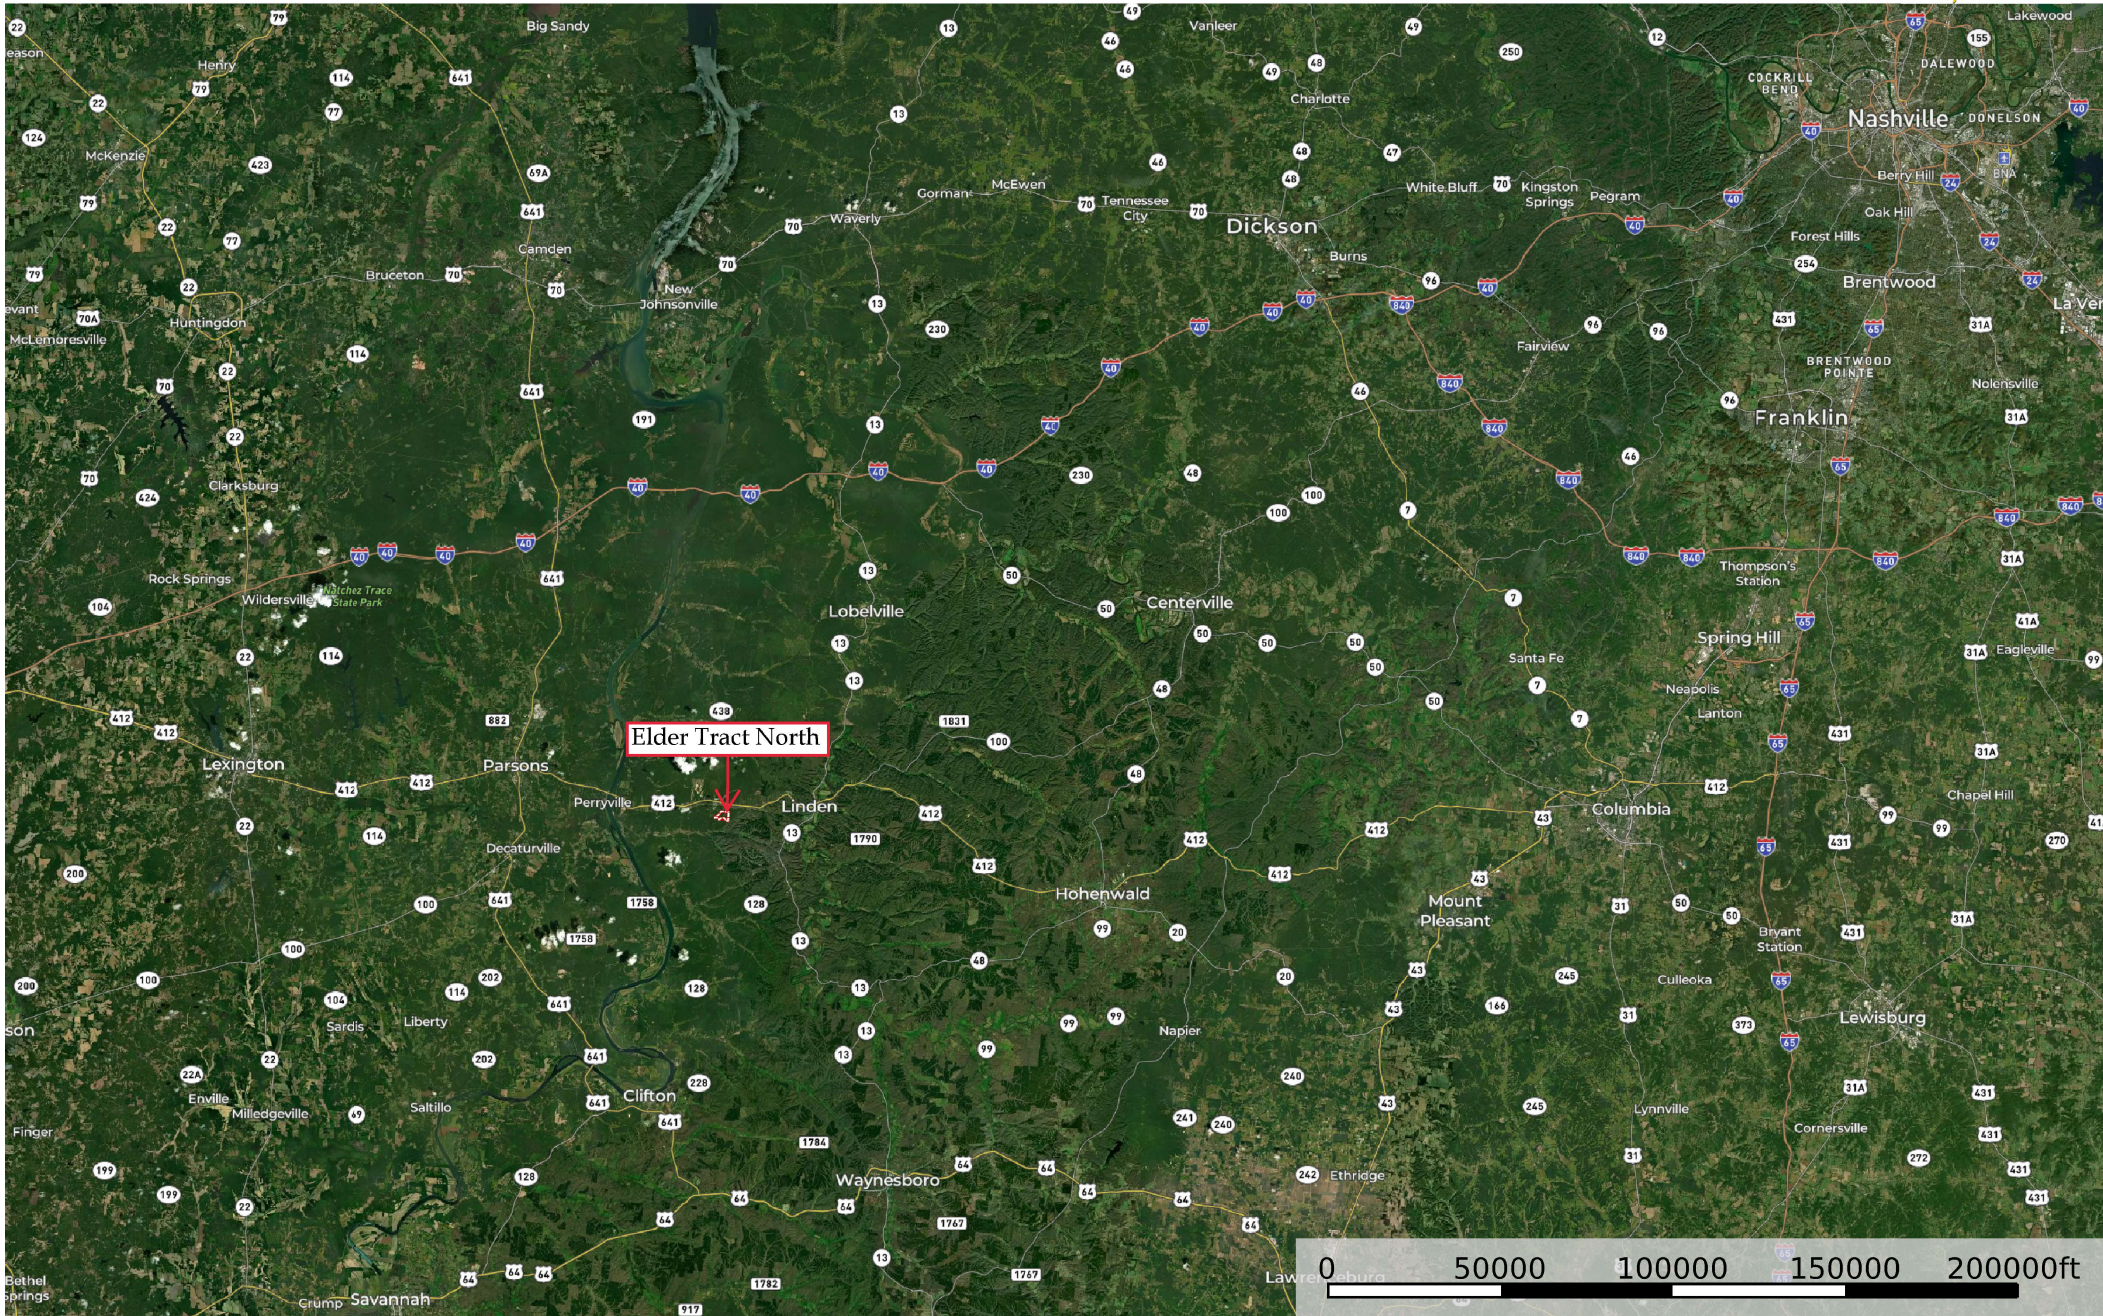

Elder Tract North

Perry County, Tennessee, 145 AC +/-

Boundary