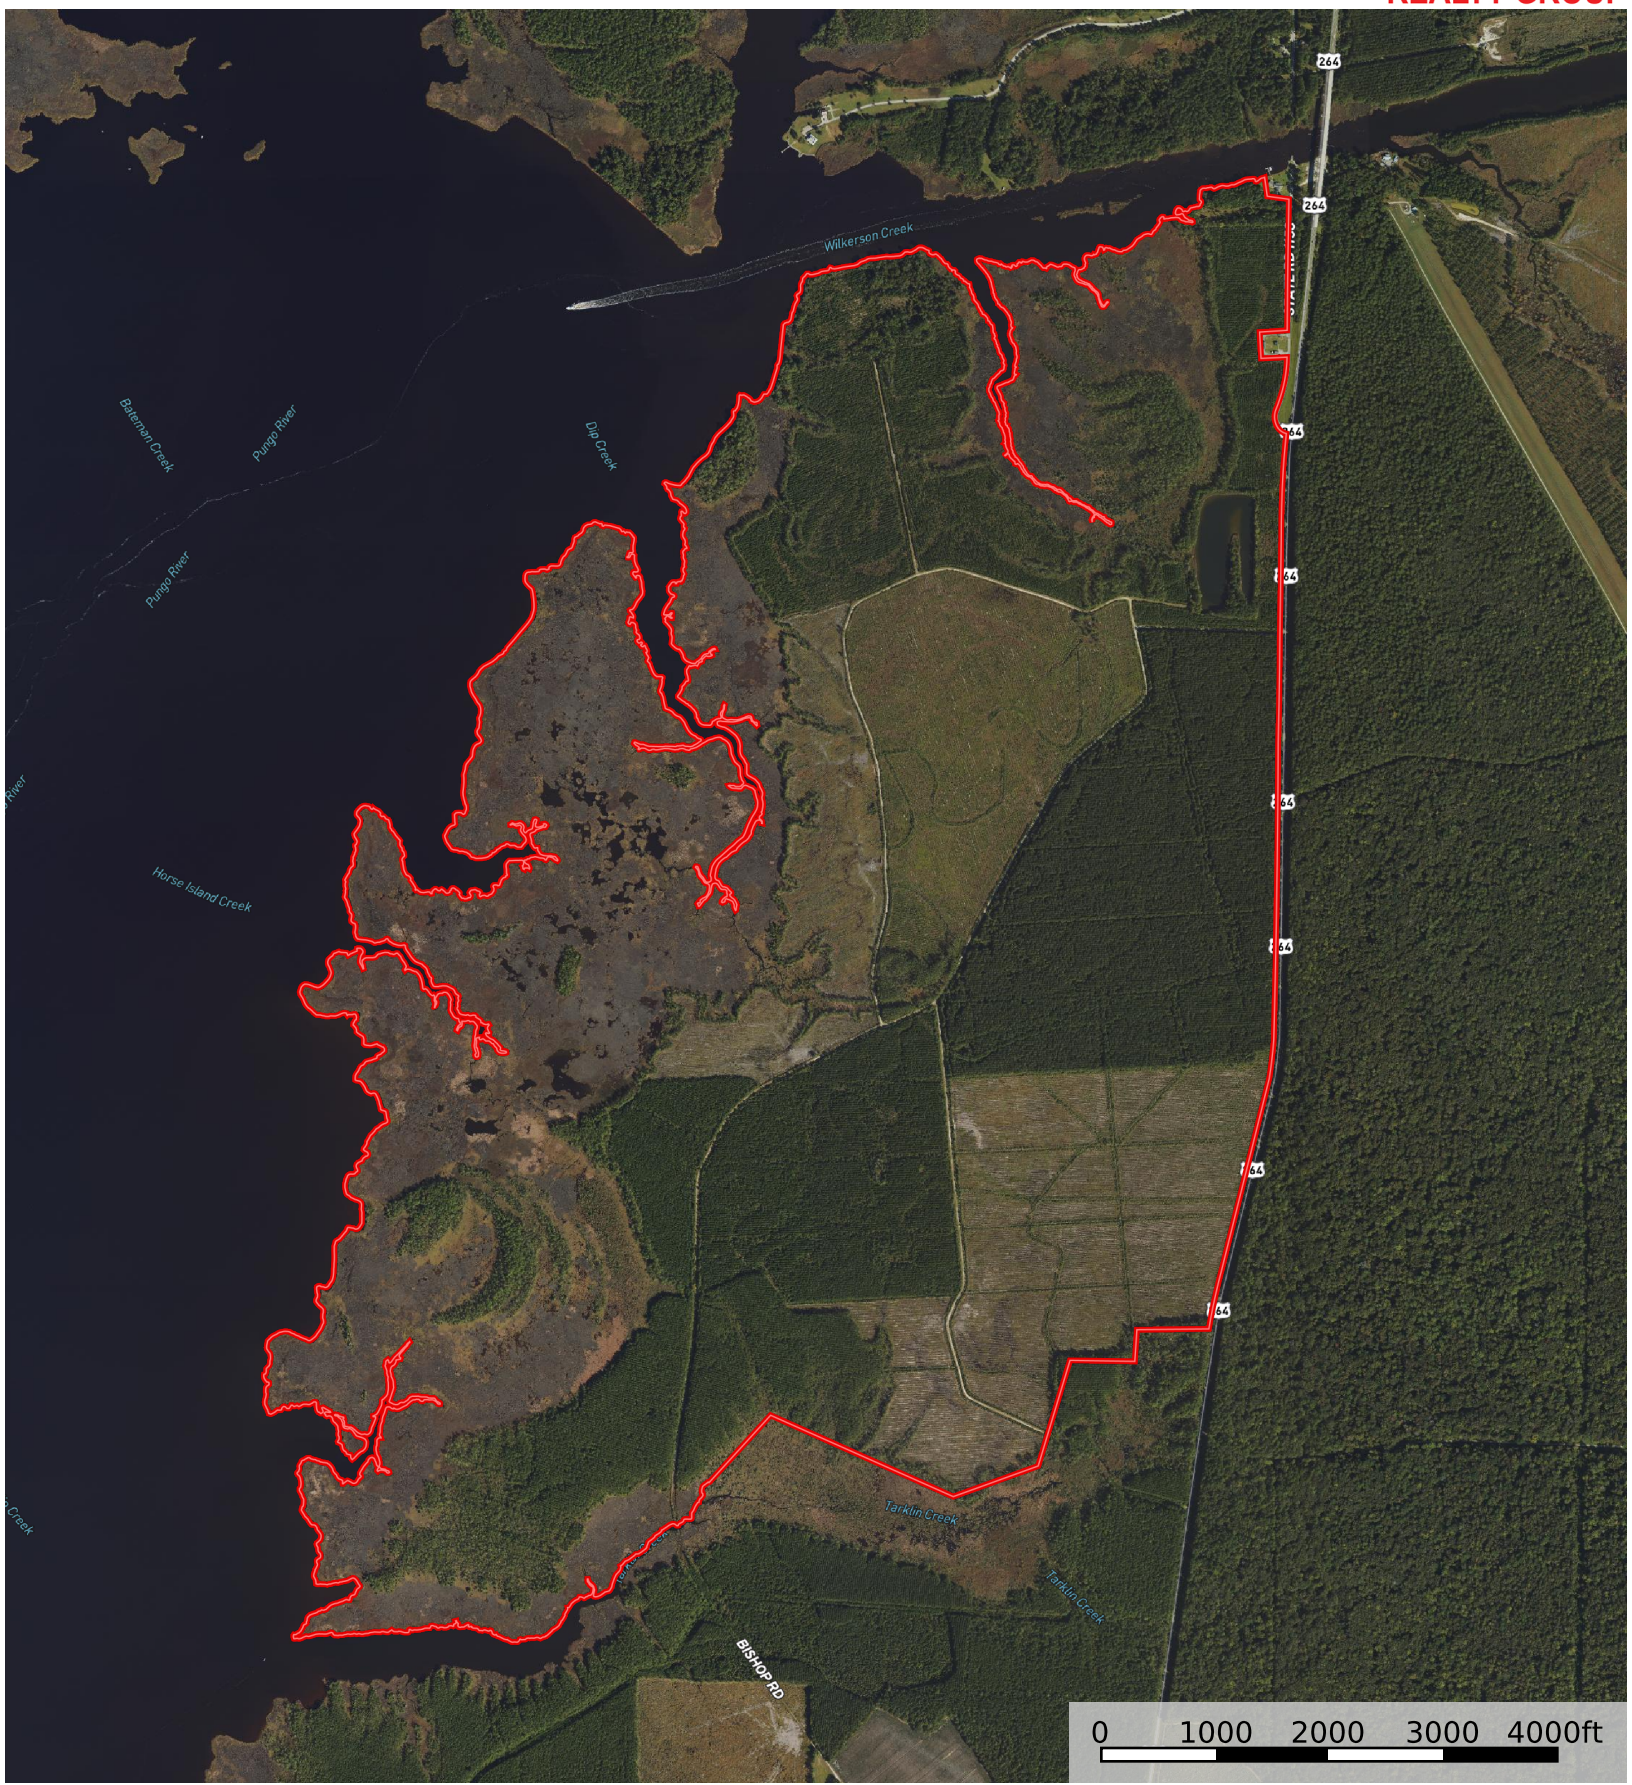

# 1726 Acres in Hyde County

Hyde County, North Carolina, 1726 AC +/-

 Boundary