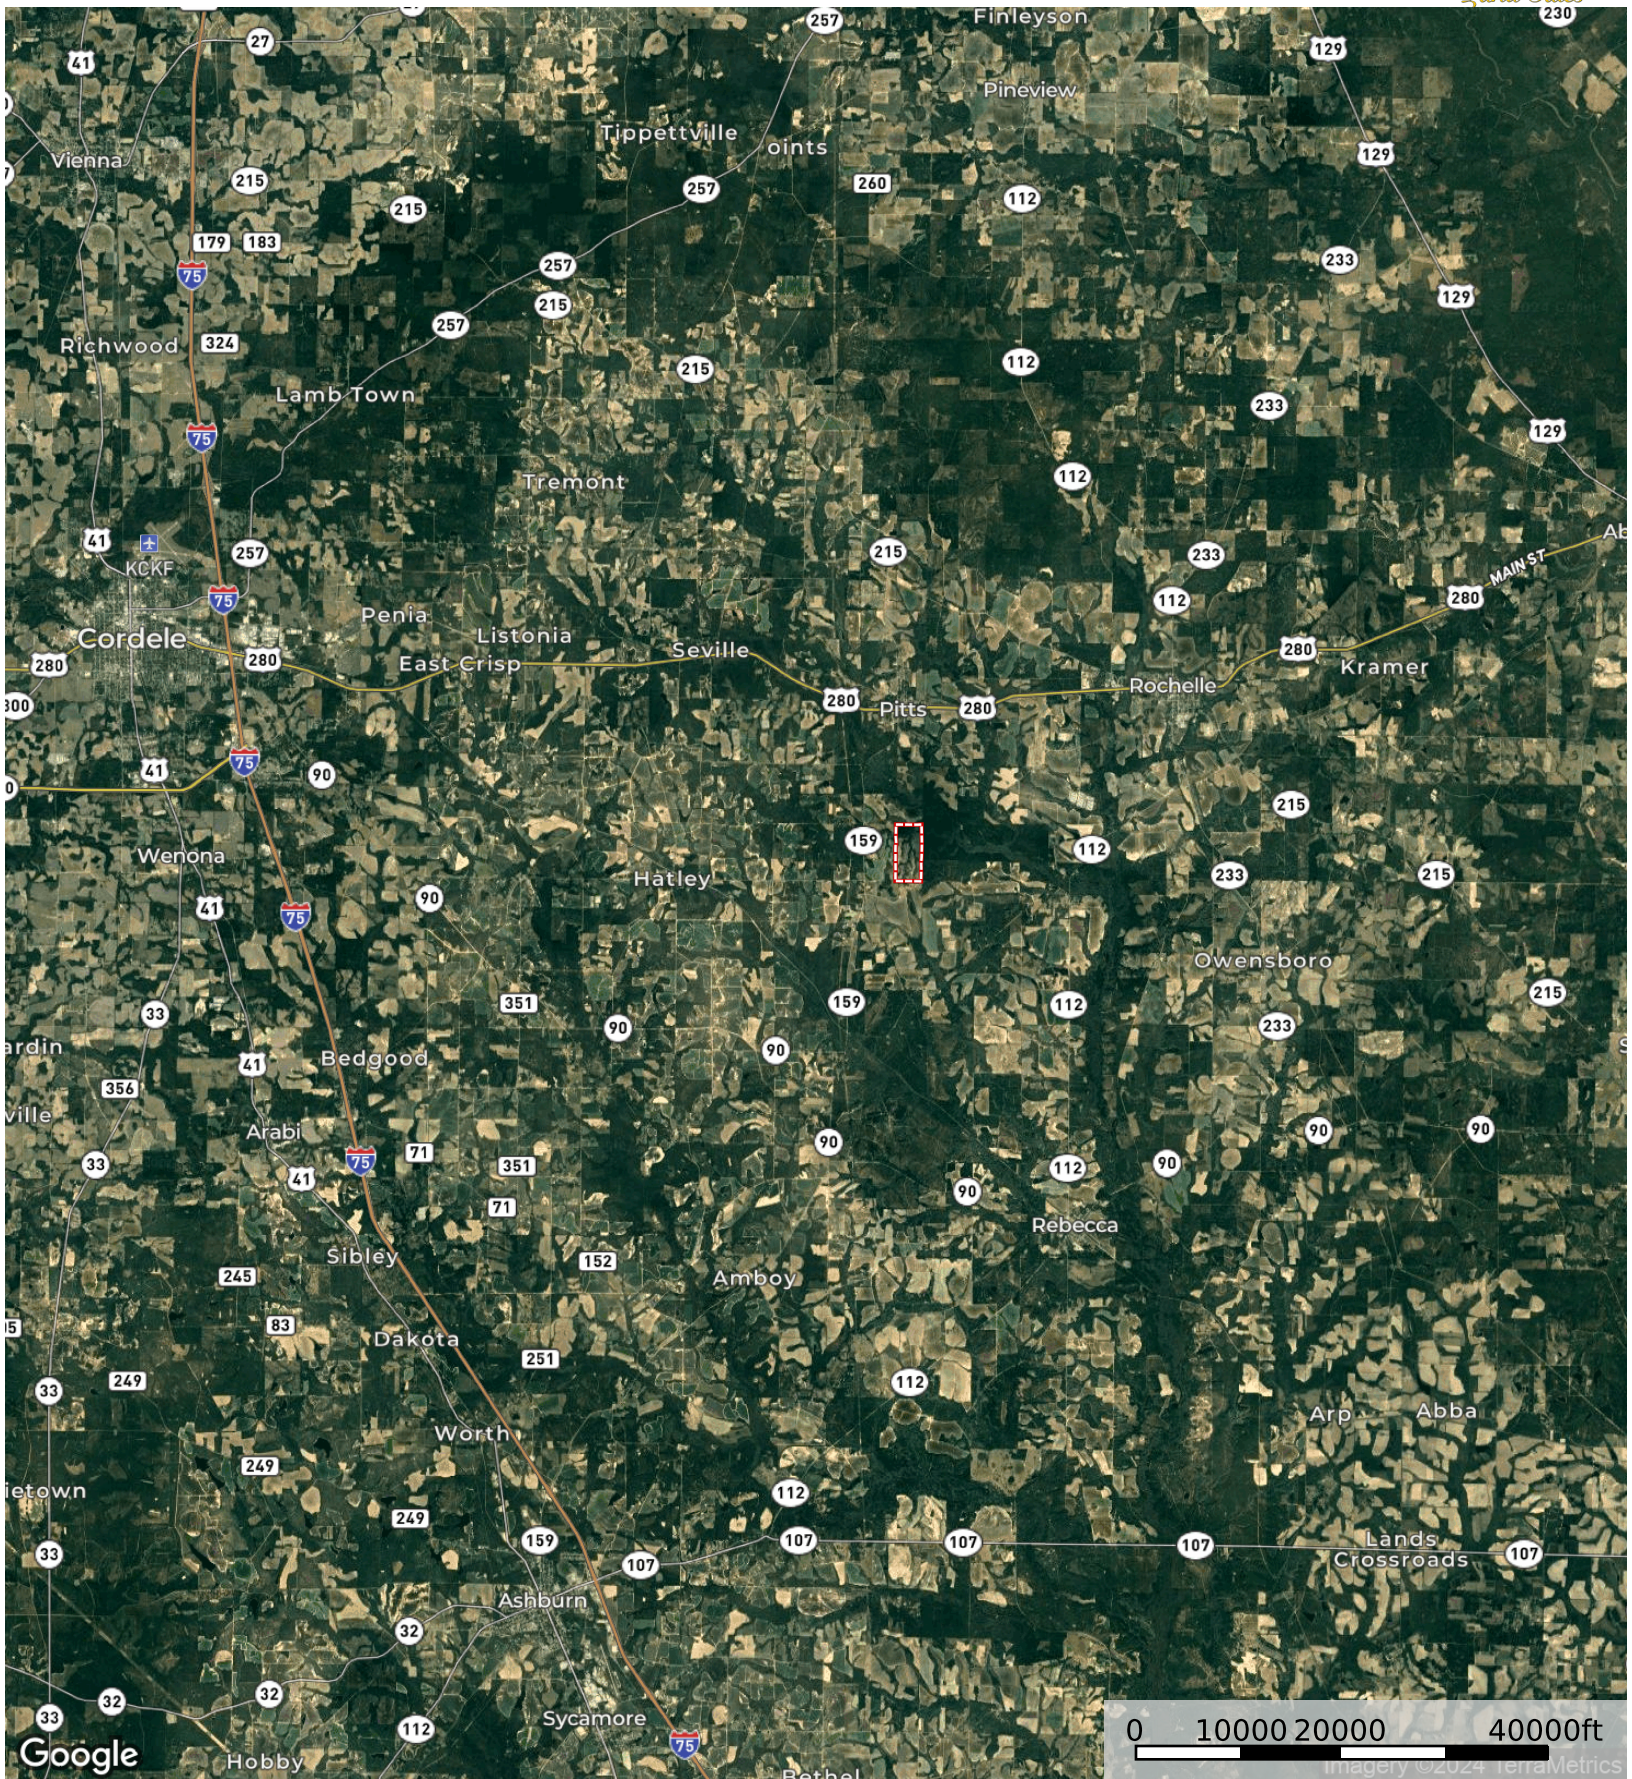

Hatley Road Tract

Wilcox County, Georgia, 315 AC +/-

Boundary