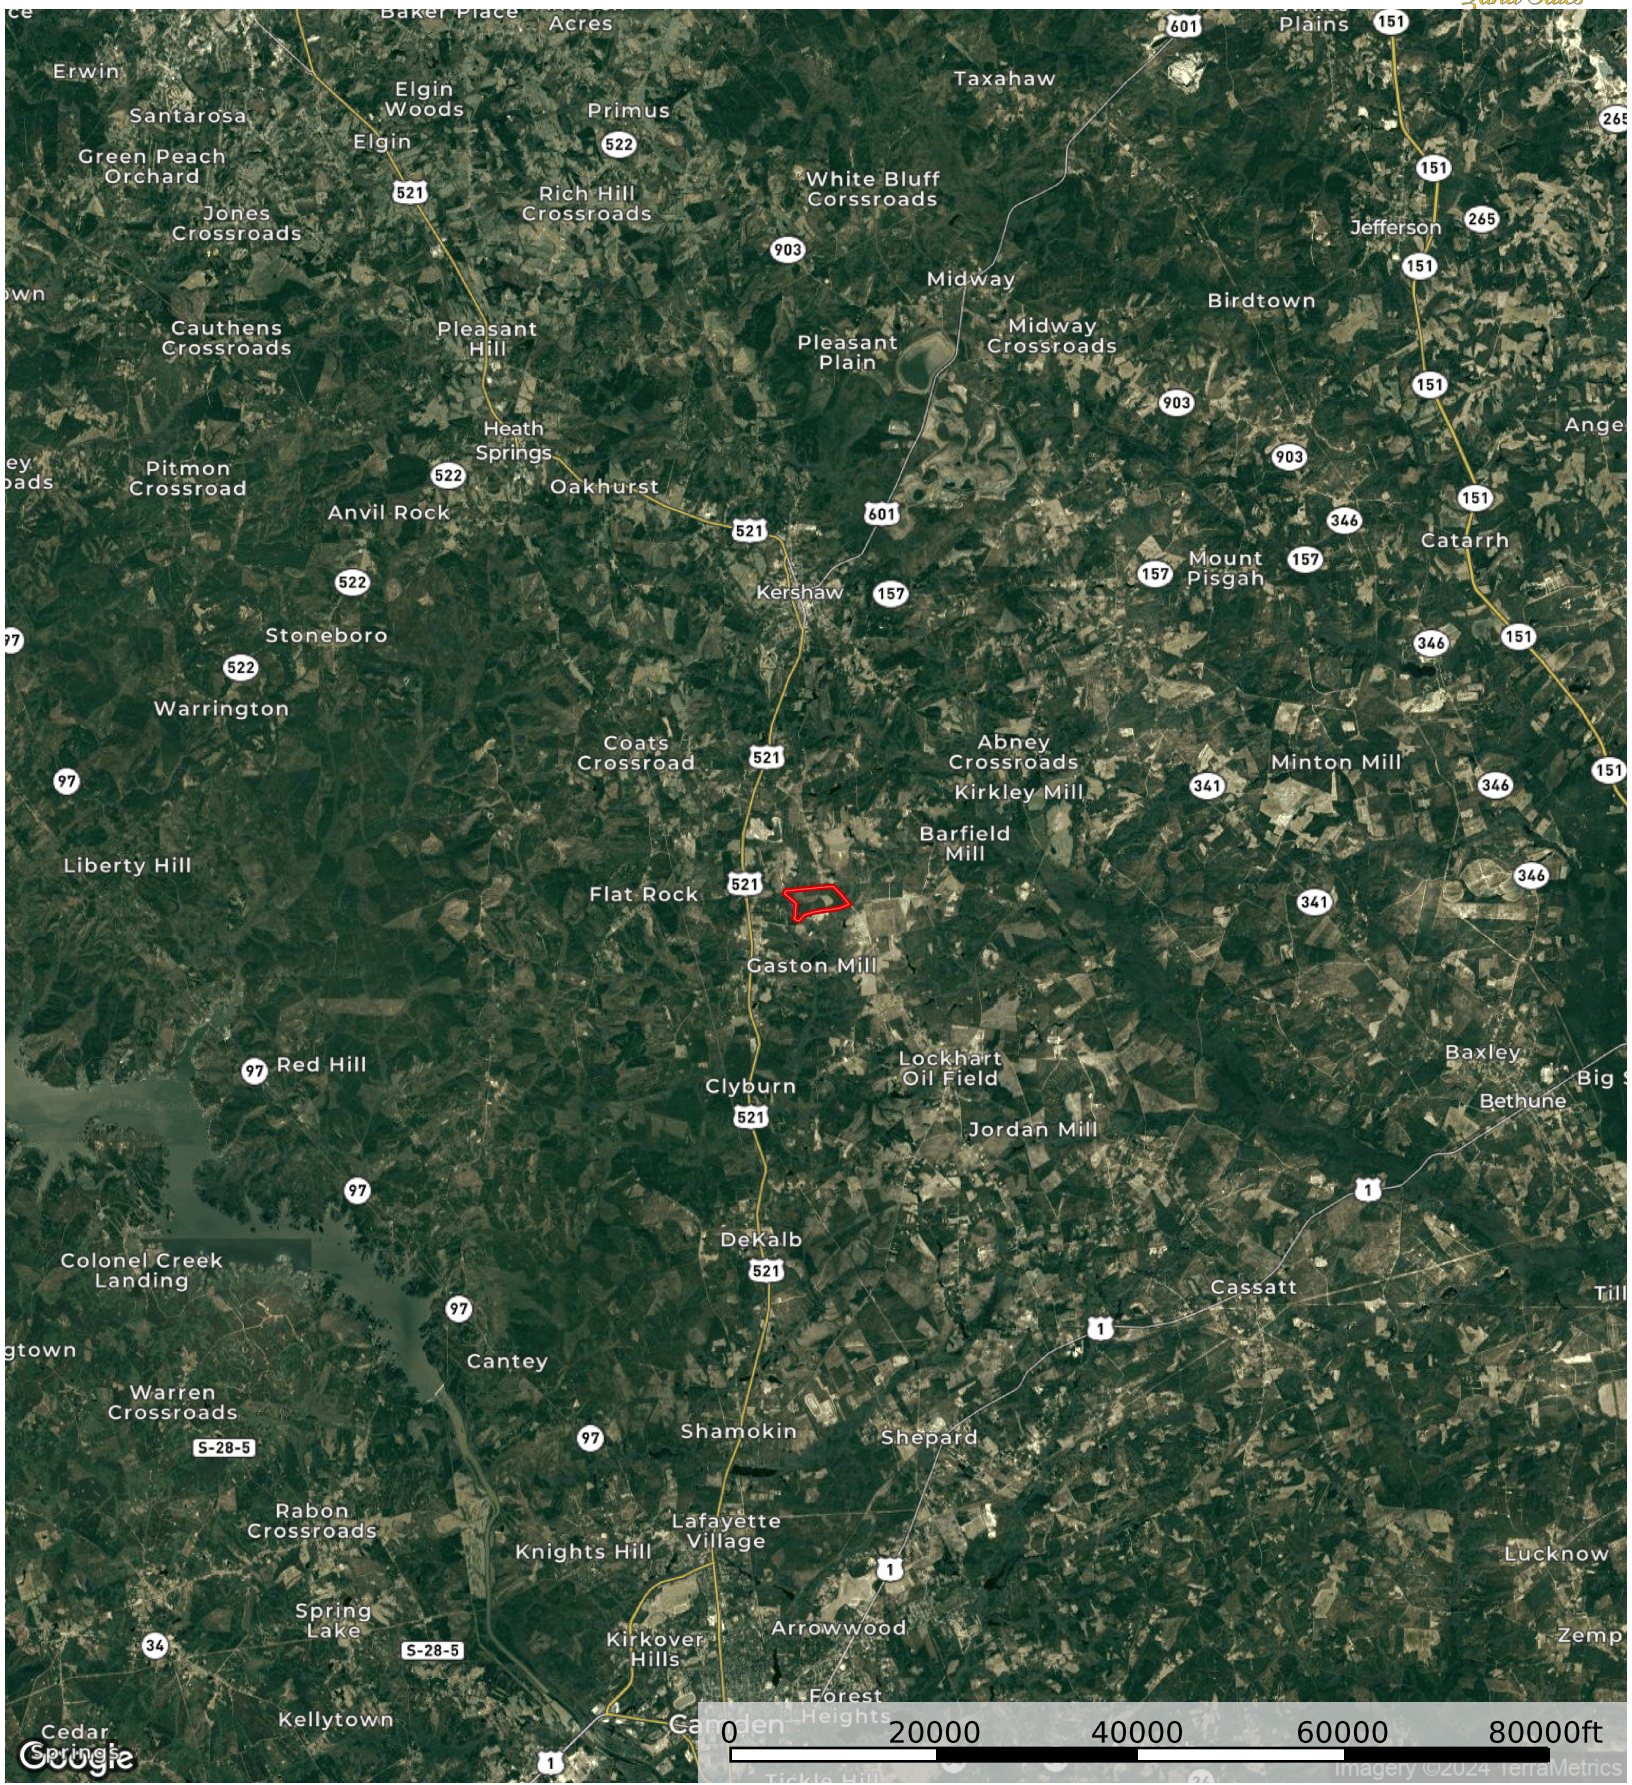

Old Georgerown Road Tract

Kershaw County, South Carolina, 272.6 AC +/-

Old Georgerown Road Tract