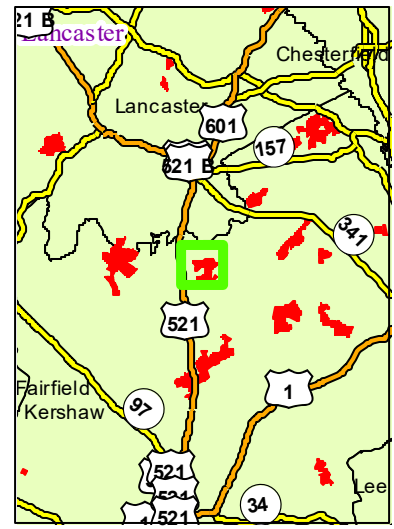

Old Georgerown Road Tract

Kershaw County, South Carolina, 272.6 AC +/-

Google

Old Georgerown Road Tract

Old Georgerown Road Tract

Kershaw County, South Carolina, 272.6 AC +/-

Google

Old Georgerown Road Tract

Old Georgerown Road Tract

Kershaw County, South Carolina, 272.6 AC +/-

Old Georgerown Road Tract

Compass South Inc.

P: 8435386814

landsales@compasssouth.com

452 Upchurch Lane

The information contained herein was obtained from sources deemed to be reliable. Land id™ Services makes no warranties or guarantees as to the completeness or accuracy thereof.

MC8952_D_CTT

Parcel Acres: 272.6

PollatchDelic
1 in = 0.32 miles

STAND	ACRES	YrEST	SIE	SIB	PAvgHt	COVER TYPE	PTP	PTCNS	PTS	HTP	HTS
508010001	0.0	2012	83	25		Pine	38.5	6.1			
508010004	0.0	2015	63	50		Pine - Hardwood					
508010005	24.2	2000	68	25		Pine	24.5	54.3	9.8		
508010012	17.3	1930	66	50		Hardwood Bottomland				68.3	
508010014	3.8	1930	63	50		Hardwood Bottomland	15.3	4.7	4.9	52.3	
508010018	29.7	2013	47	25		Pine	10.4			0.1	
508010027	78.2	2008	71	25		Pine	56.1	33.3	3.1		
508010030	54.5	2015	69	25		Pine	6.5				
508010032	18.2	2019	68	25		Pine	0.0				
508010040	46.5	2008	58	25		Pine	73.8	2.9			
TOTAL TONS							9133.9	4072.8	500.8	1382.6	