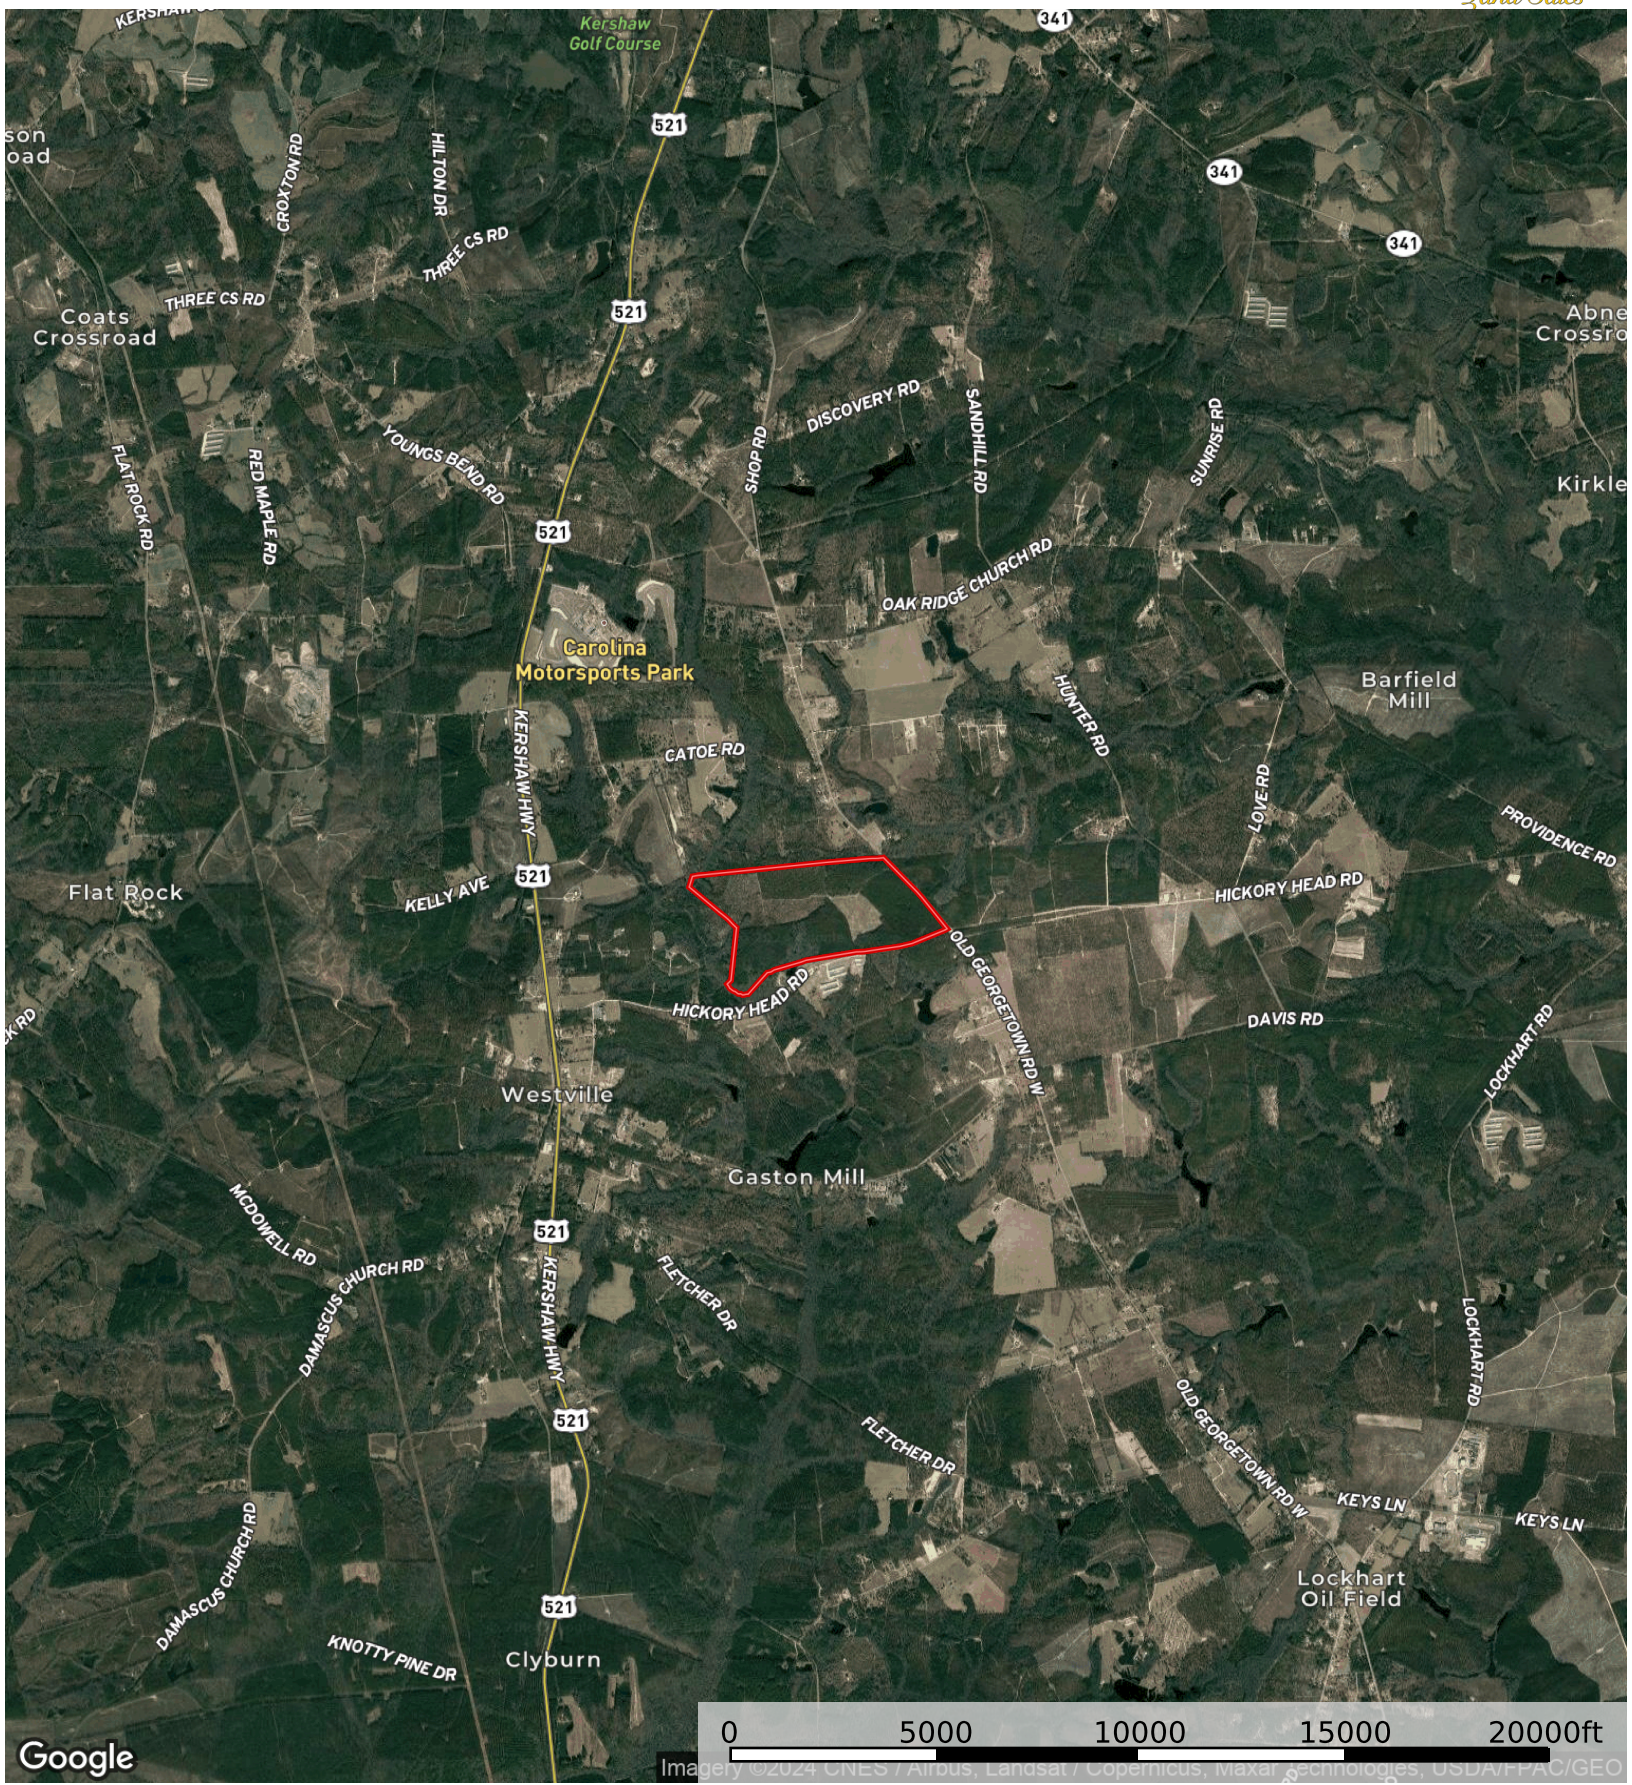

Old Georgerown Road Tract

Kershaw County, South Carolina, 272.6 AC +/-

Google

Old Georgerown Road Tract

Old Georgerown Road Tract

Kershaw County, South Carolina, 272.6 AC +/-

Google

Old Georgerown Road Tract

Old Georgerown Road Tract

Kershaw County, South Carolina, 272.6 AC +/-

Old Georgerown Road Tract

Compass South Inc.

P: 8435386814

landsales@compasssouth.com

452 Upchurch Lane

The information contained herein was obtained from sources deemed to be reliable. Land id™ Services makes no warranties or guarantees as to the completeness or accuracy thereof.

MC8952_D_CTT

Parcel Acres: 272.6

PollatchDelic
1 in = 0.32 miles

STAND	ACRES	YrEST	SIE	SIB	PAvgHt	COVER TYPE	PTP	PTCNS	PTS	HTP	HTS
508010001	0.0	2012	83	25		Pine	38.5	6.1			
508010004	0.0	2015	63	50		Pine - Hardwood					
508010005	24.2	2000	68	25		Pine	24.5	54.3	9.8		
508010012	17.3	1930	66	50		Hardwood Bottomland				68.3	
508010014	3.8	1930	63	50		Hardwood Bottomland	15.3	4.7	4.9	52.3	
508010018	29.7	2013	47	25		Pine	10.4			0.1	
508010027	78.2	2008	71	25		Pine	56.1	33.3	3.1		
508010030	54.5	2015	69	25		Pine	6.5				
508010032	18.2	2019	68	25		Pine	0.0				
508010040	46.5	2008	58	25		Pine	73.8	2.9			
TOTAL TONS							9133.9	4072.8	500.8	1382.6	