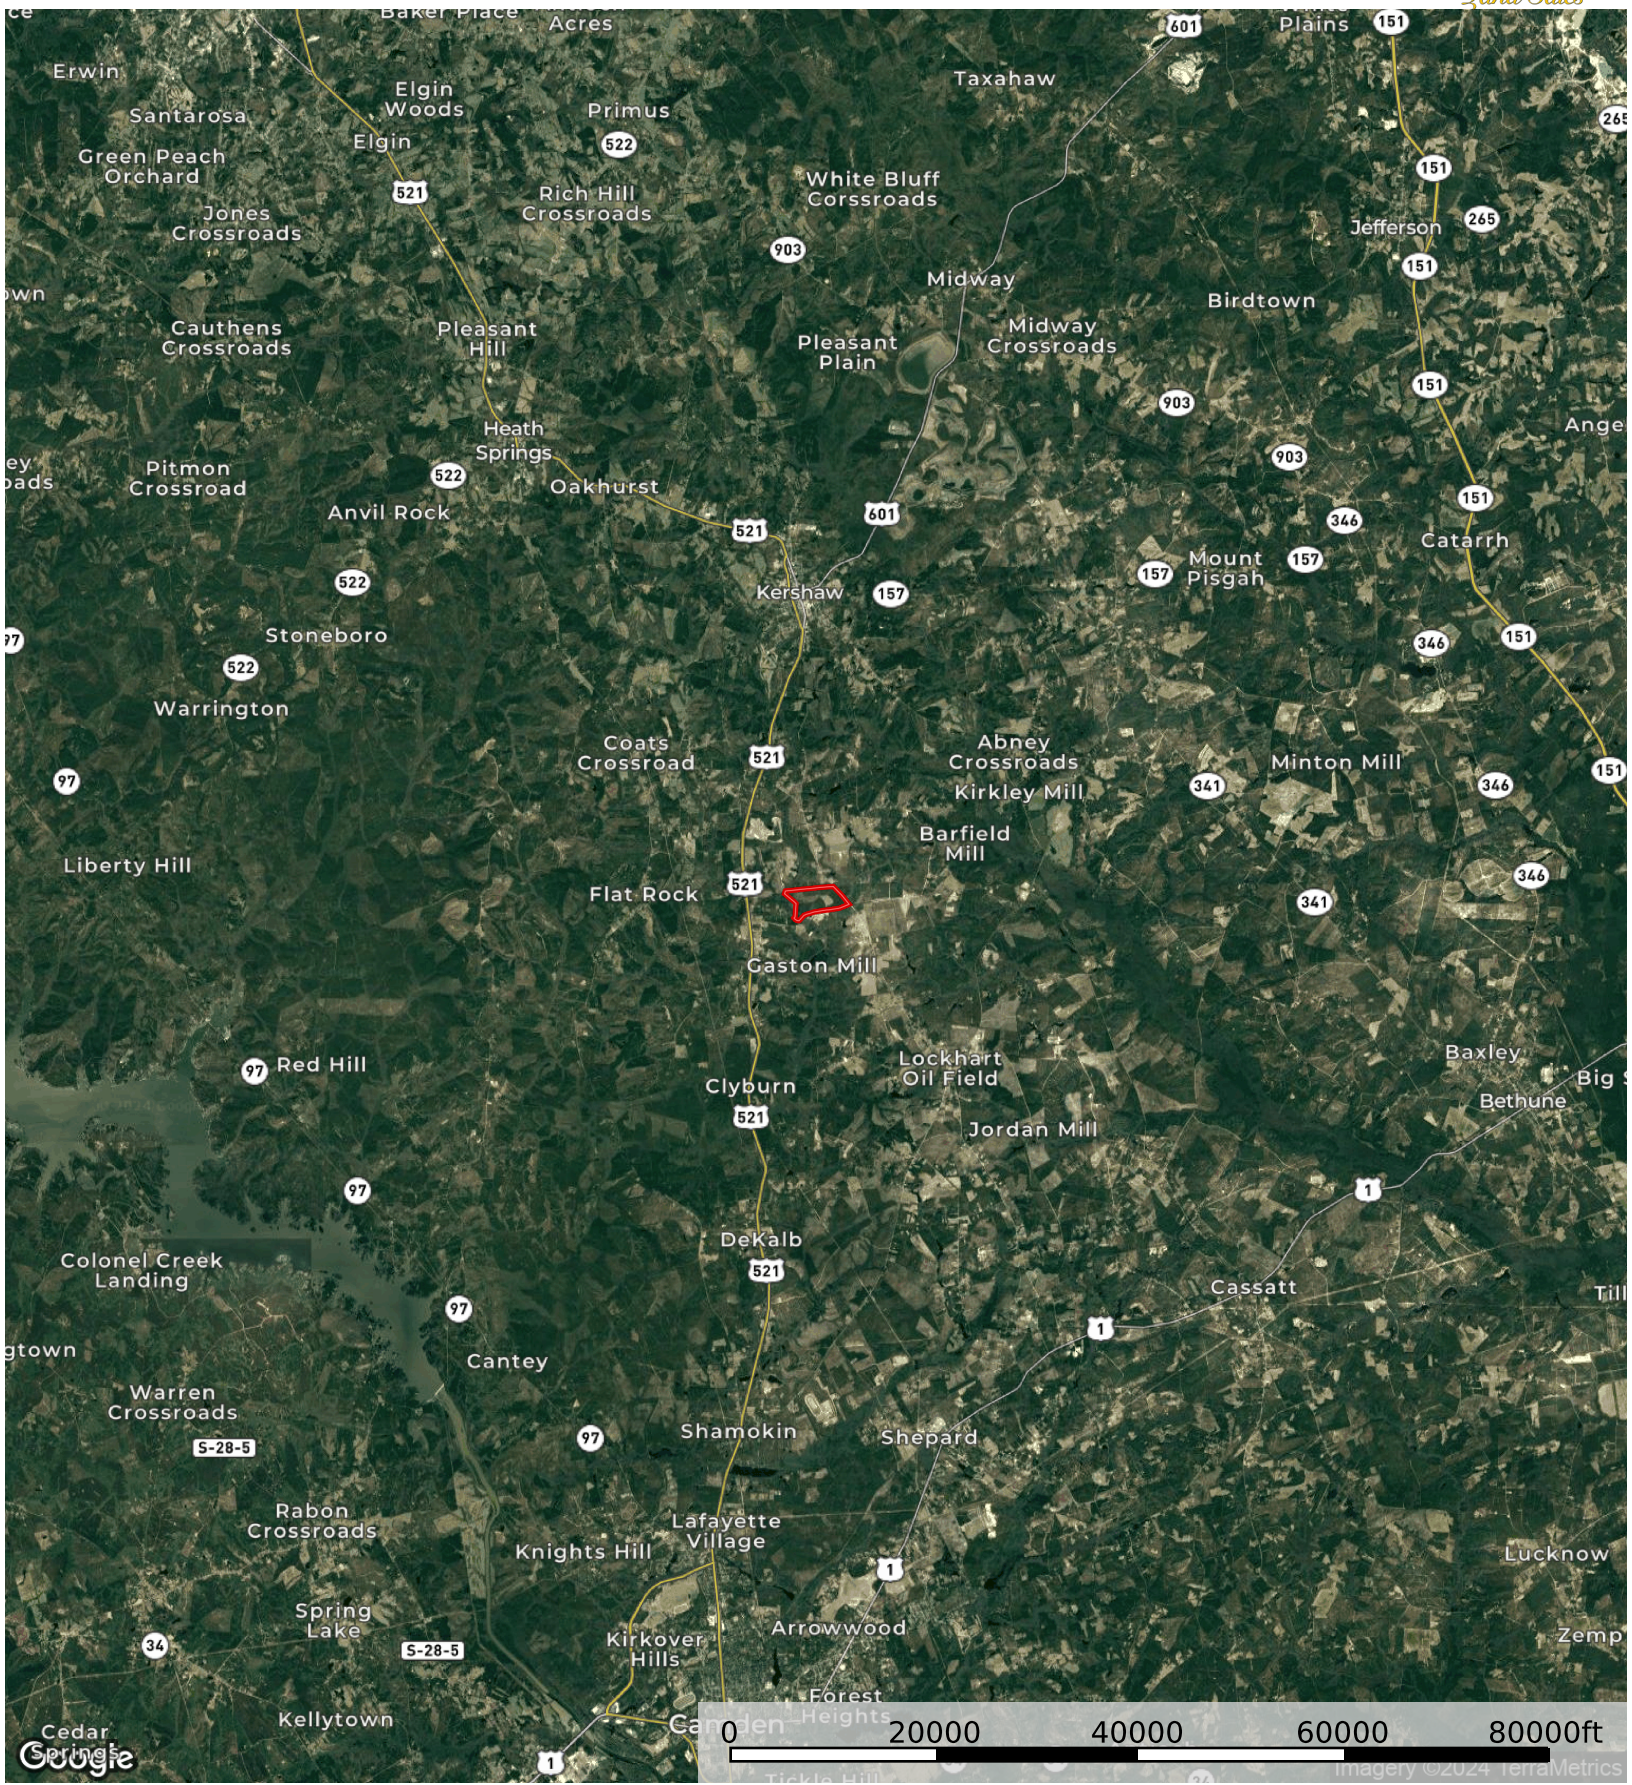

Old Georgerown Road Tract

Kershaw County, South Carolina, 272.6 AC +/-

Google

Old Georgerown Road Tract

Old Georgerown Road Tract

Kershaw County, South Carolina, 272.6 AC +/-

Google

Old Georgerown Road Tract

Old Georgerown Road Tract

Kershaw County, South Carolina, 272.6 AC +/-

Old Georgerown Road Tract

Compass South Inc.

P: 8435386814

landsales@compasssouth.com

452 Upchurch Lane

The information contained herein was obtained from sources deemed to be reliable. Land id™ Services makes no warranties or guarantees as to the completeness or accuracy thereof.