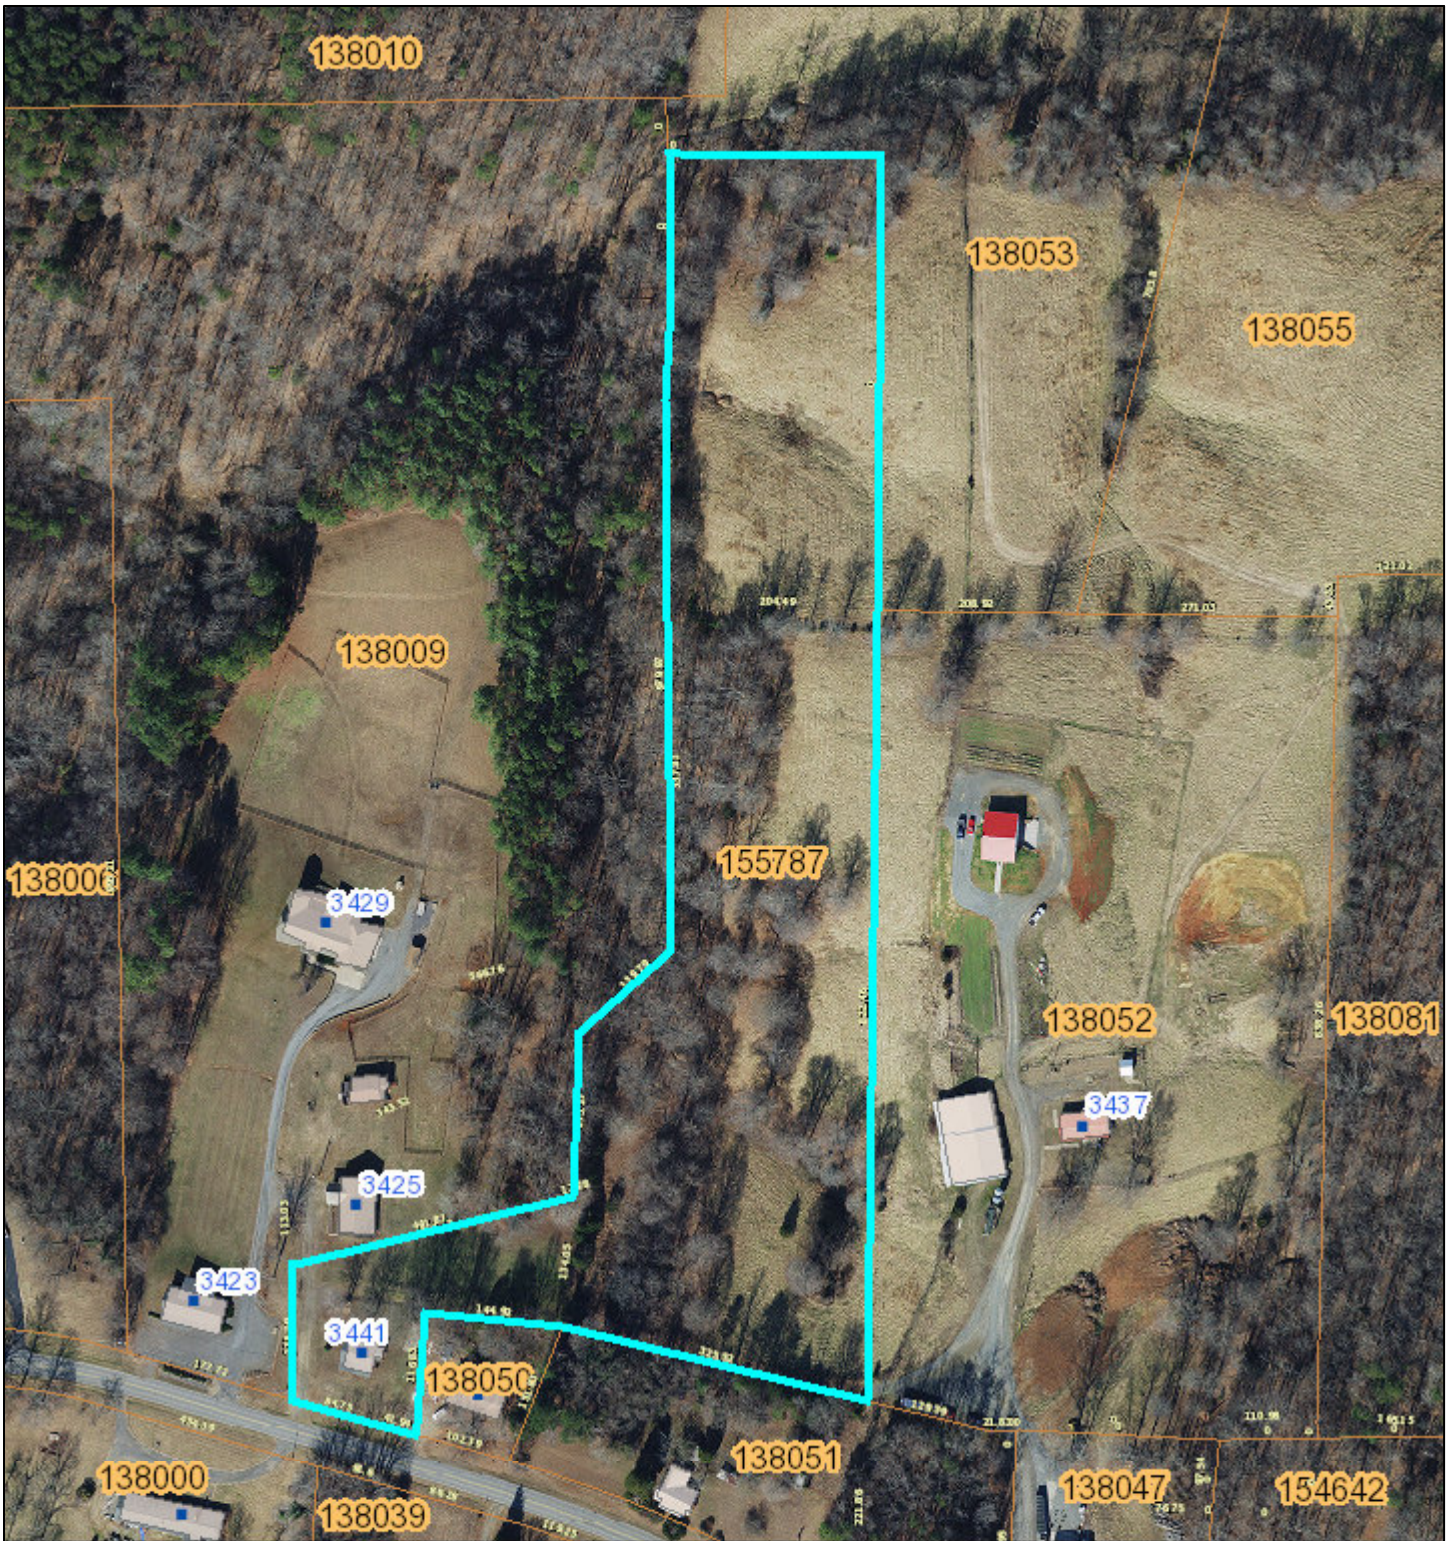

# 3441 Old US 421 Highway E

July 29, 2024

- Addresses
- Parcels
- Town Limits with ETJ
- Building Footprints

Owner Name: KOREN JOHN ET UX LAYTON LYN R  
DBA SWEET HOME CAROLINA WINERY  
Address: 3441 E OLD US 421 HWY  
Town: VIRGINIA BCH  
PIN: 5837813879  
Parcel ID: 155787  
Deed Ref: 1170/0835  
Total Acres: 7.989

1:2,400