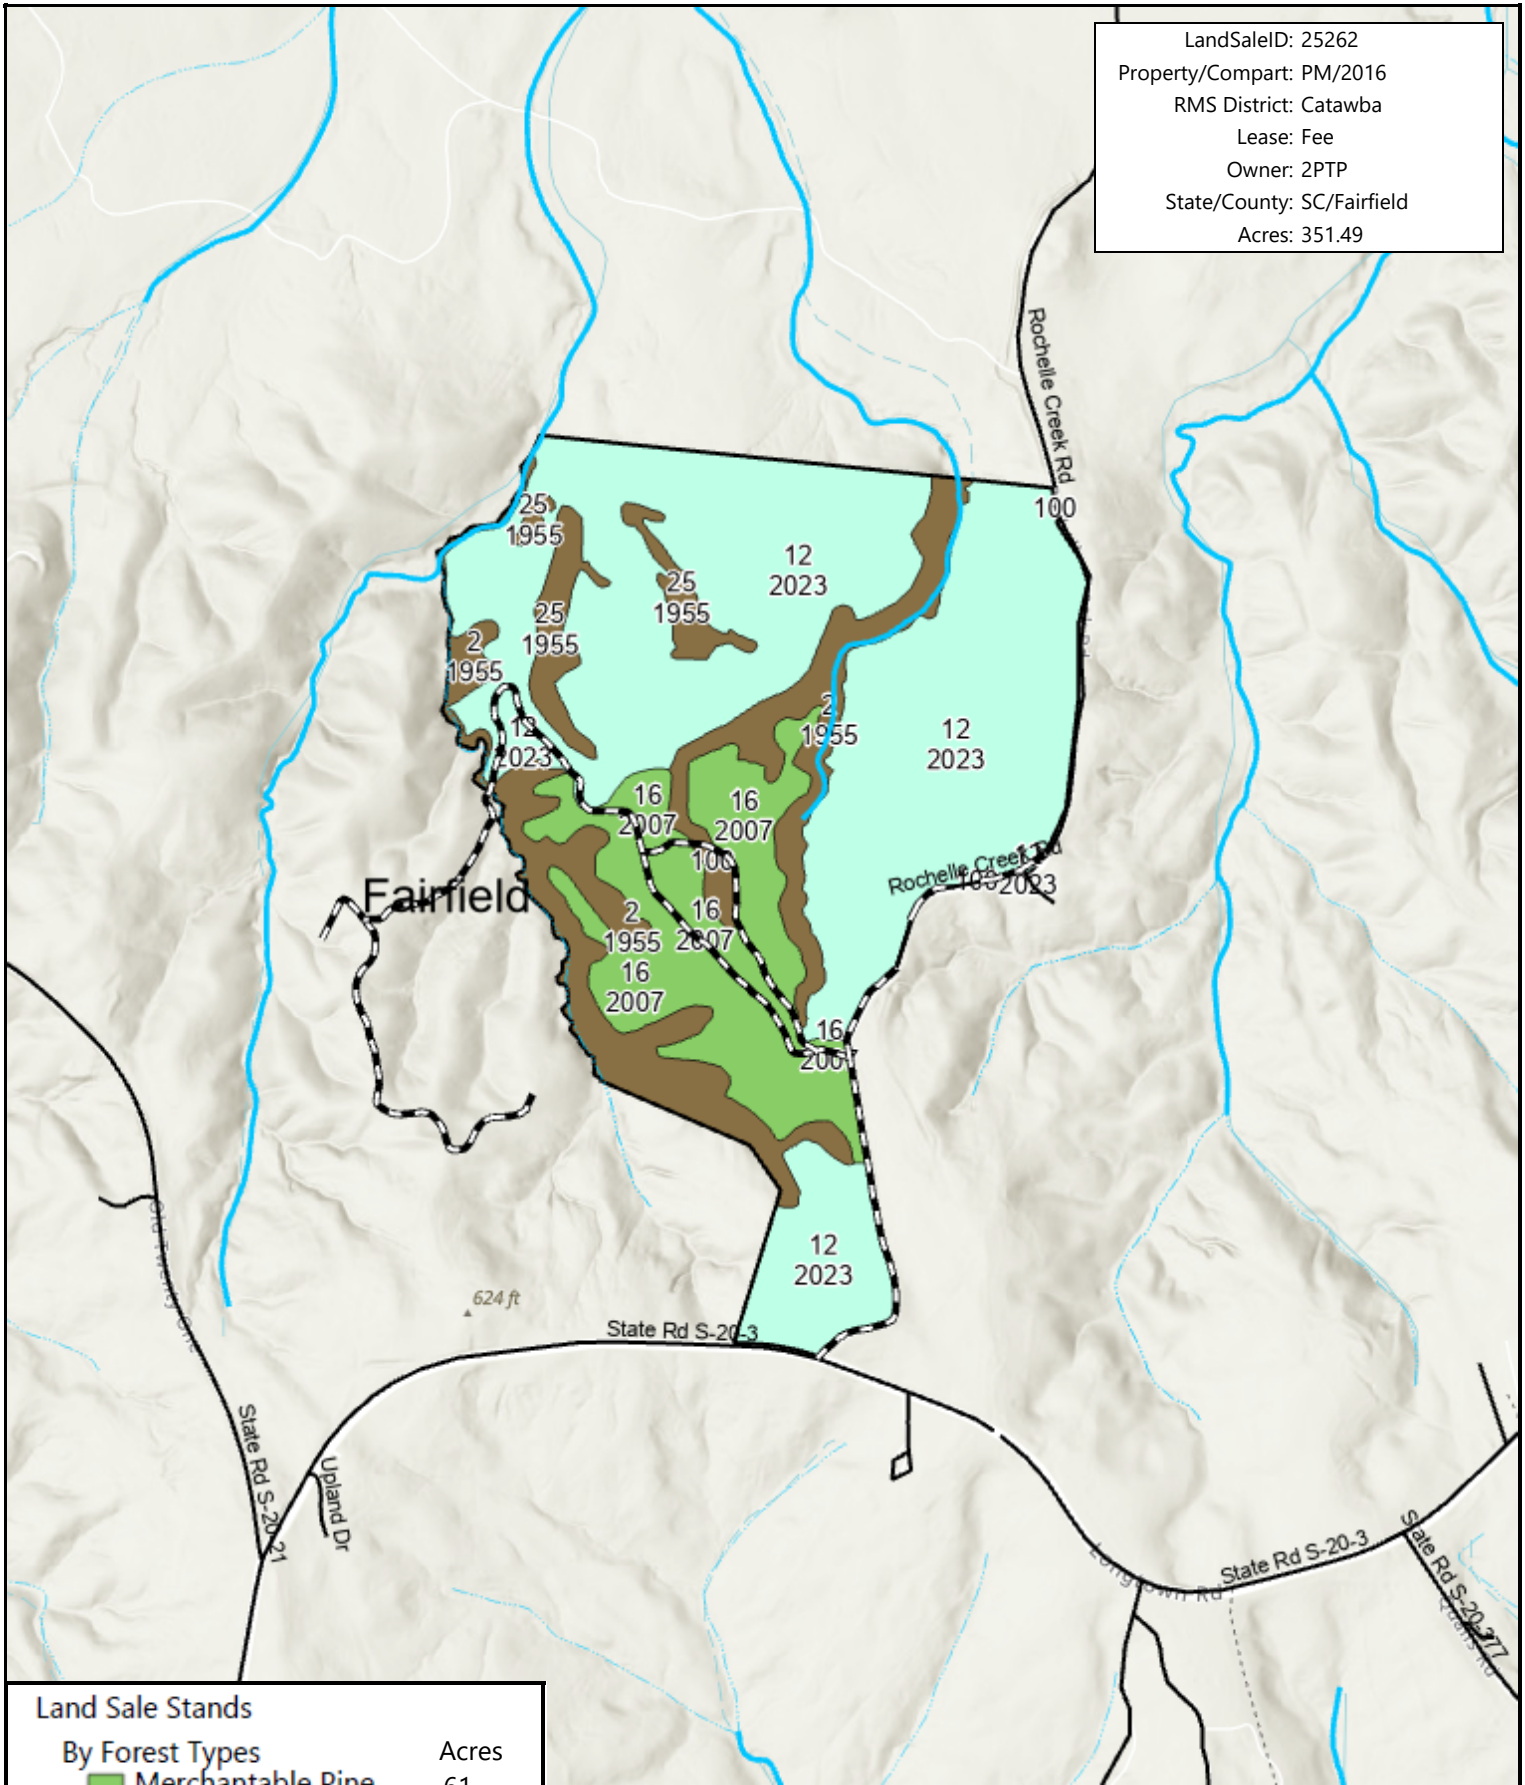

LandSaleID: 25262
 Property/Comp: PM/2016
 RMS District: Catawba
 Lease: Fee
 Owner: 2PTP
 State/County: SC/Fairfield
 Acres: 351.49

Land Sale Stands	
By Forest Types	Acres
■ Merchantable Pine	61
■ Premerchantable Pine	215
■ Hardwood Land	72
■ Cleared	
■ Food Plot / Open Field	
■ Reserved Timber	
■ Water	
■ Non-Forest	4

1:15840

1 inch equals 0.25 miles

Date Created: 6/17/2024

RMS[®]
 Resource Management Service, LLC