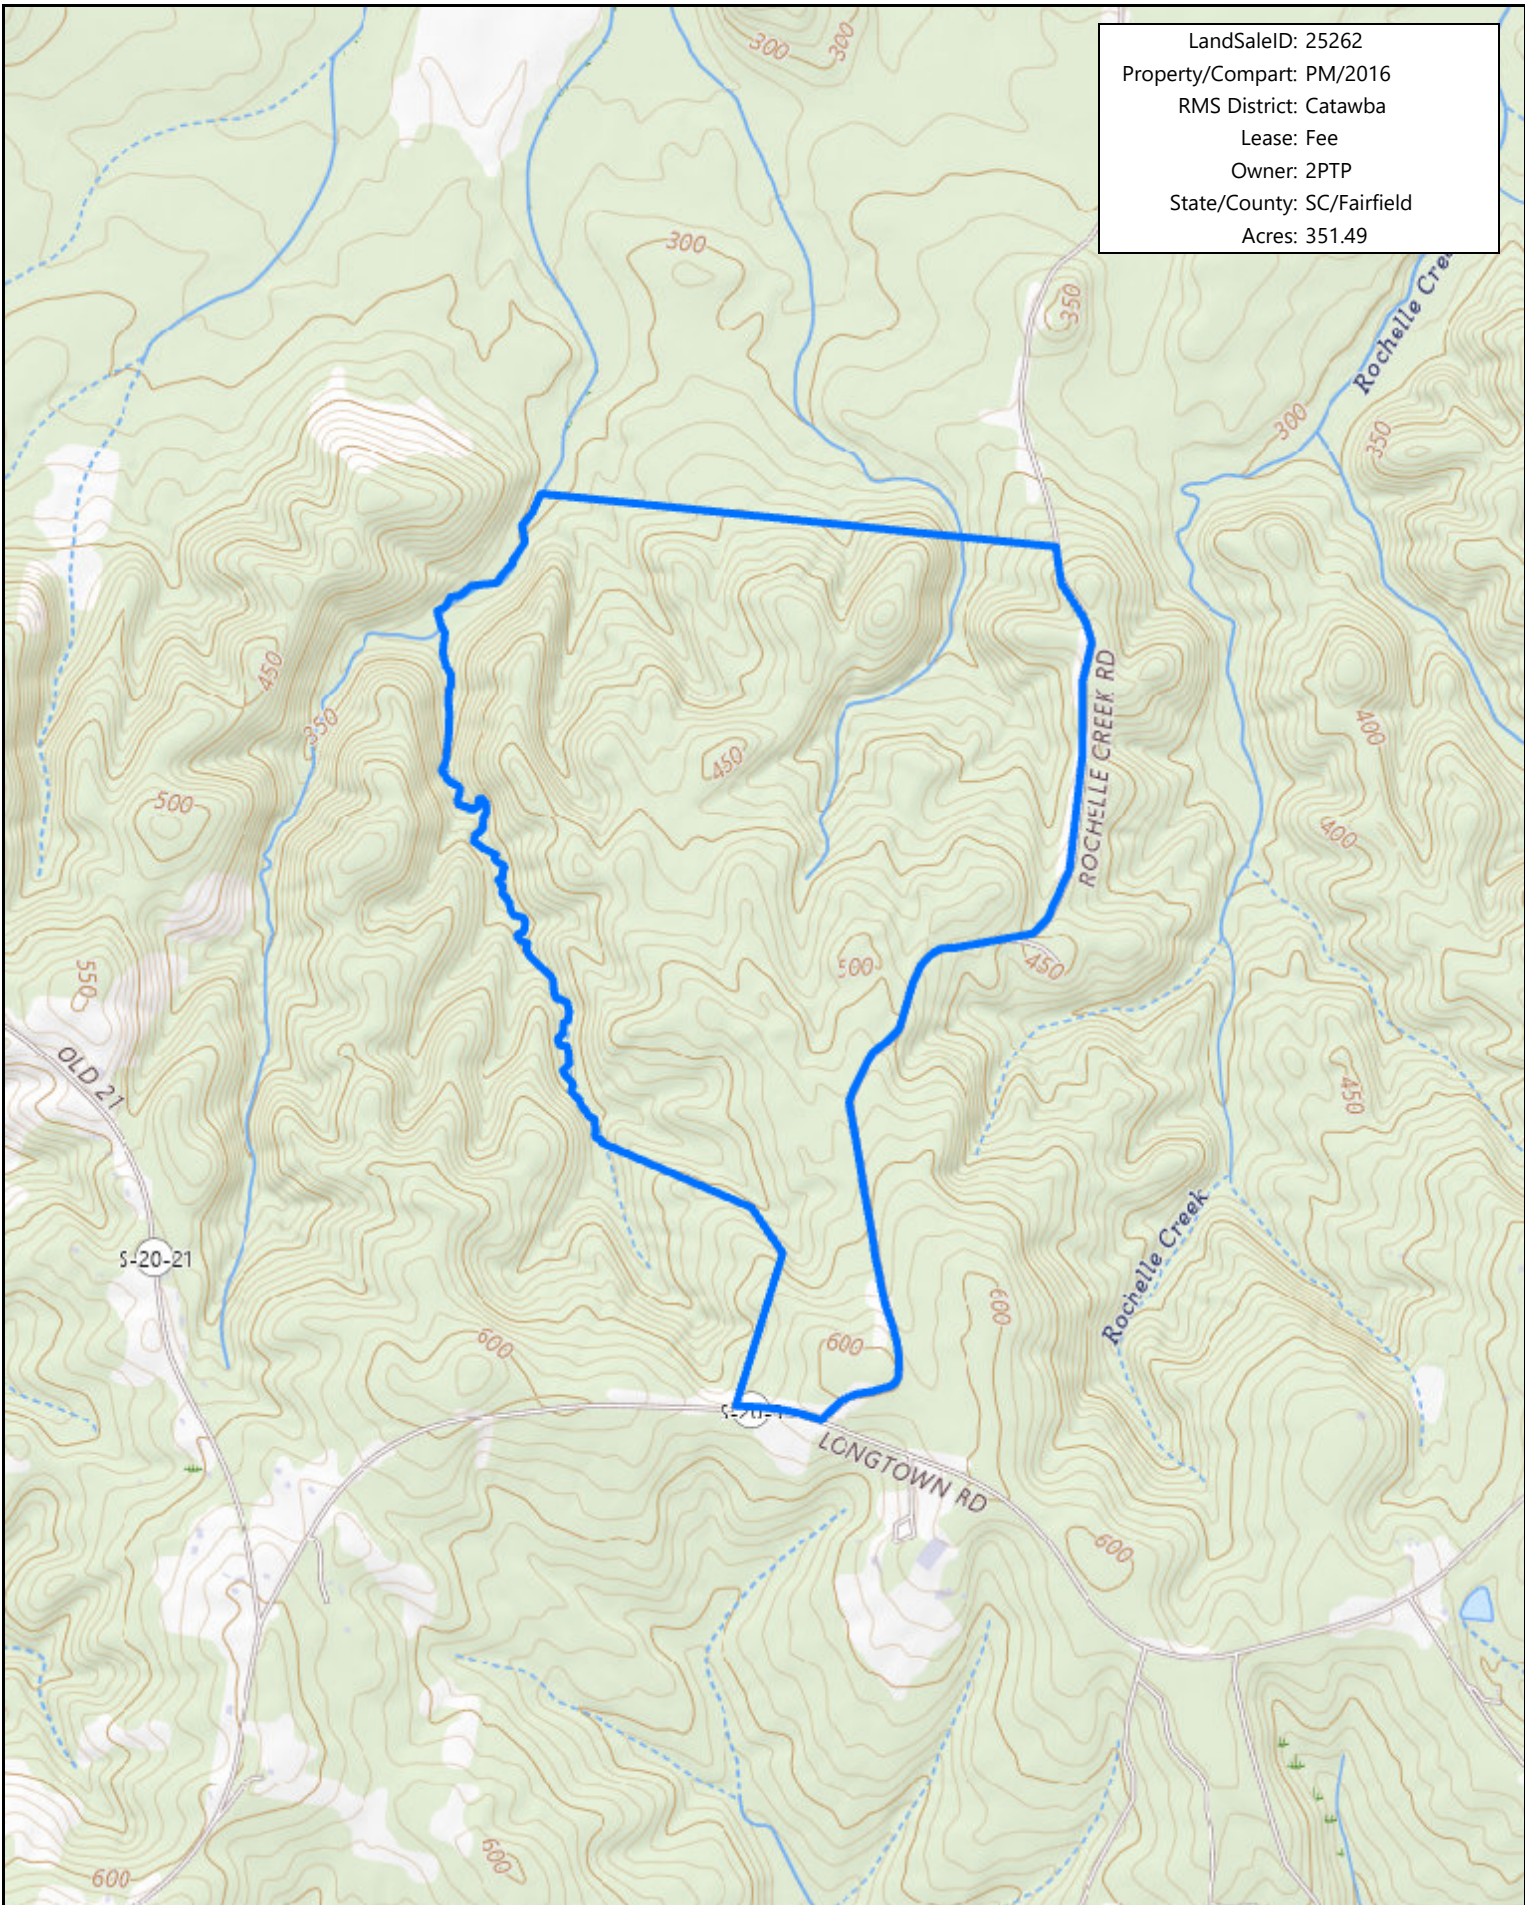

LandSaleID: 25262
Property/Compart: PM/2016
RMS District: Catawba
Lease: Fee
Owner: 2PTP
State/County: SC/Fairfield
Acres: 351.49

1:15840

1 inch equals 0.25 miles

This map is not warranted for completeness or accuracy