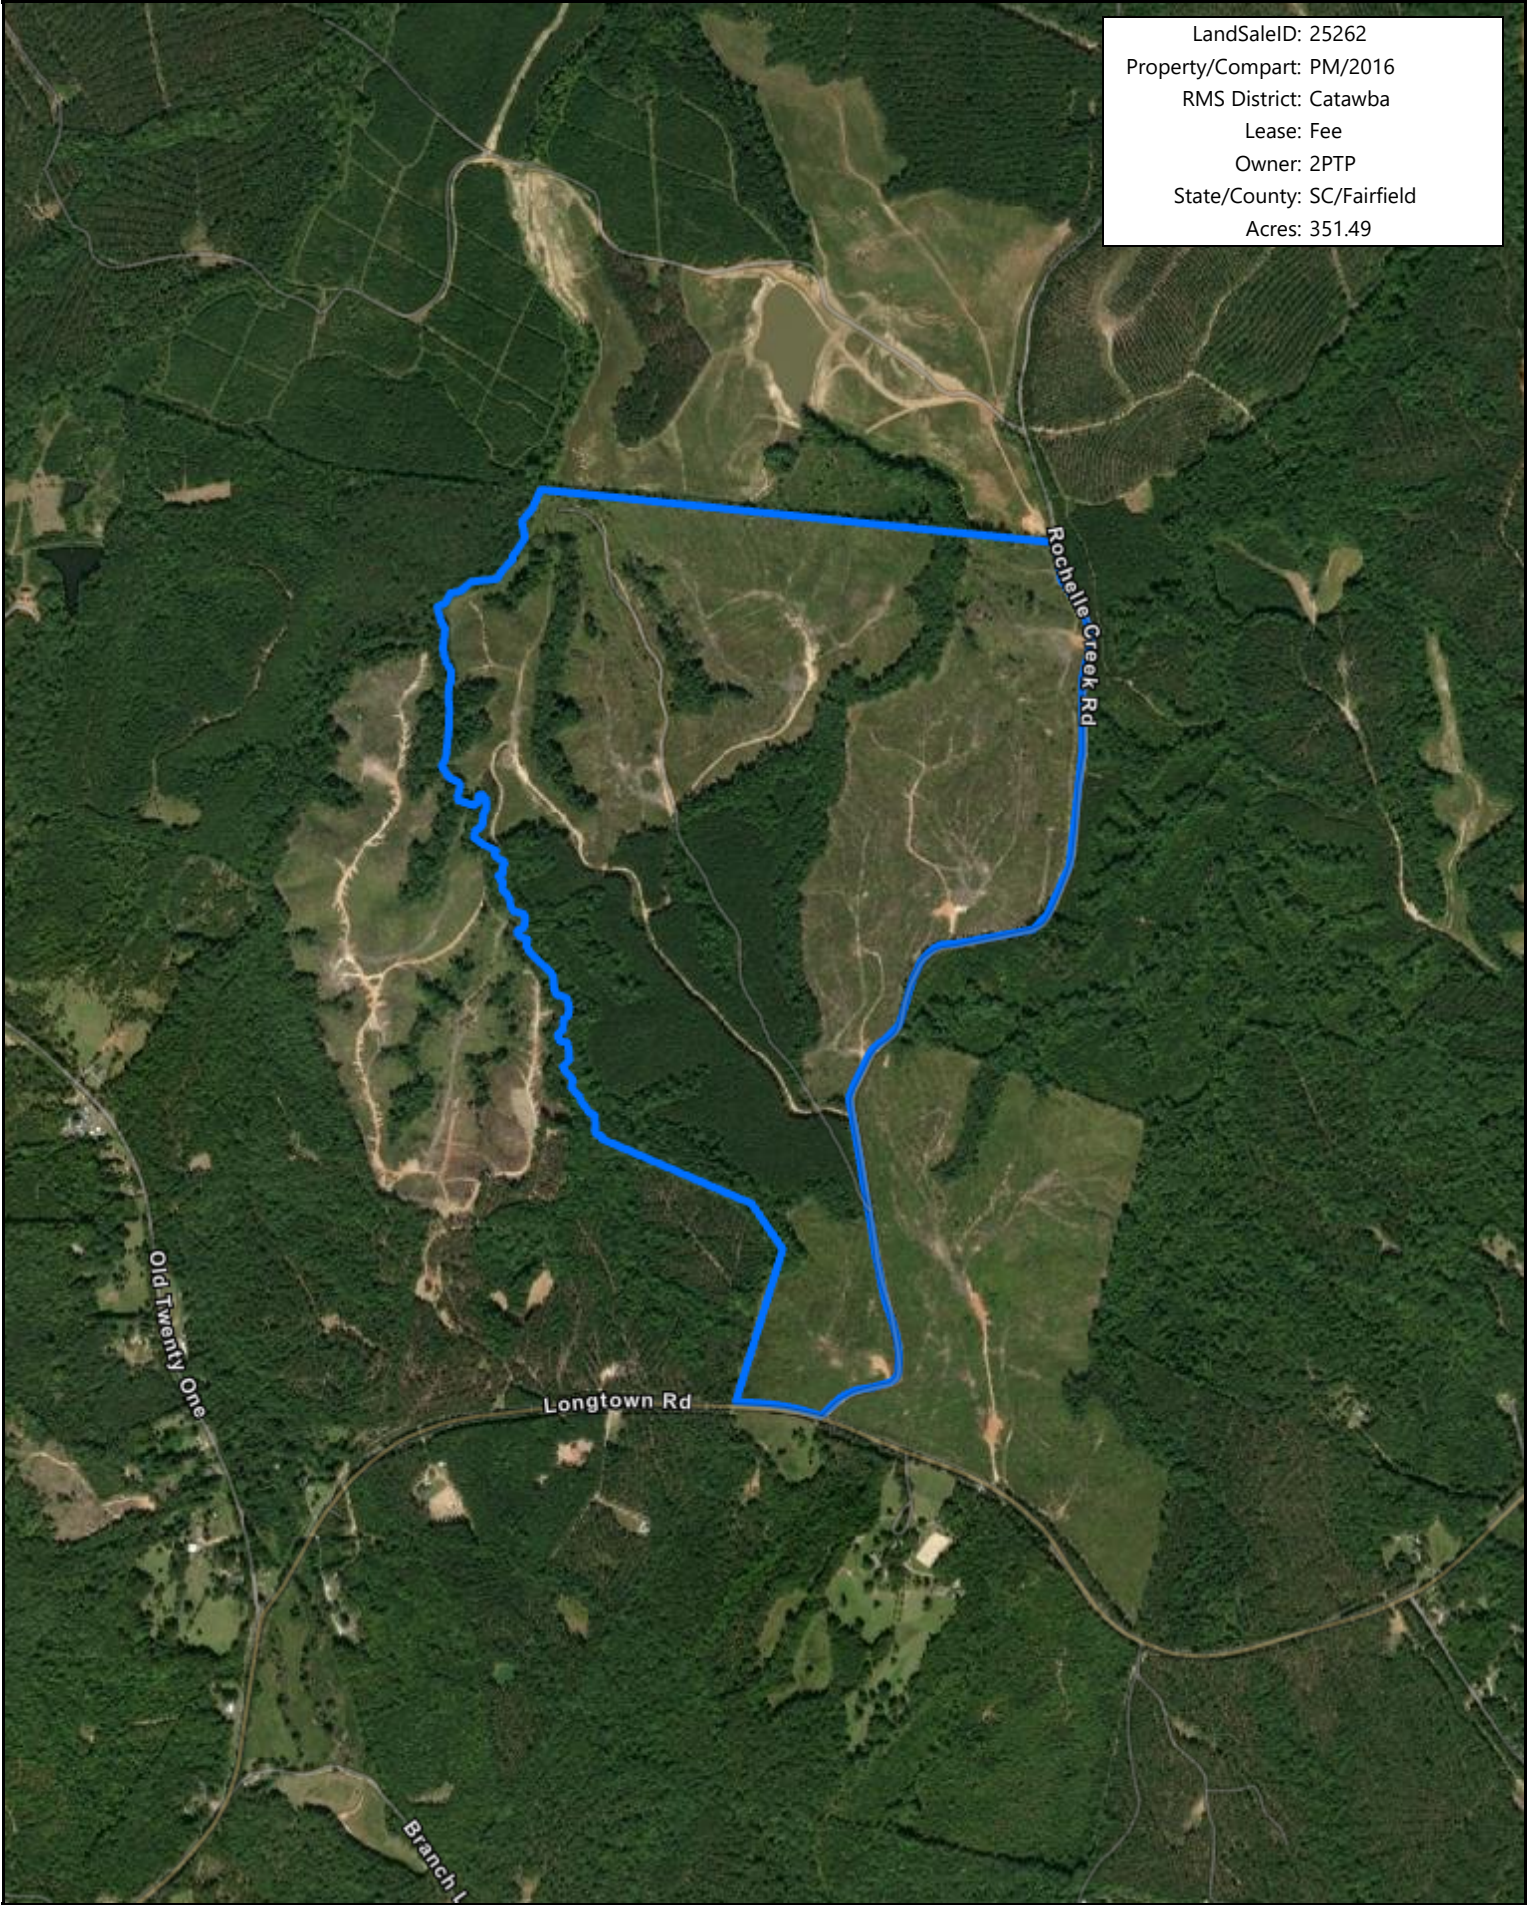

LandSaleID: 25262
Property/Compart: PM/2016
RMS District: Catawba
Lease: Fee
Owner: 2PTP
State/County: SC/Fairfield
Acres: 351.49

1:15840

1 inch equals 0.25 miles

This map is not warranted for completeness or accuracy