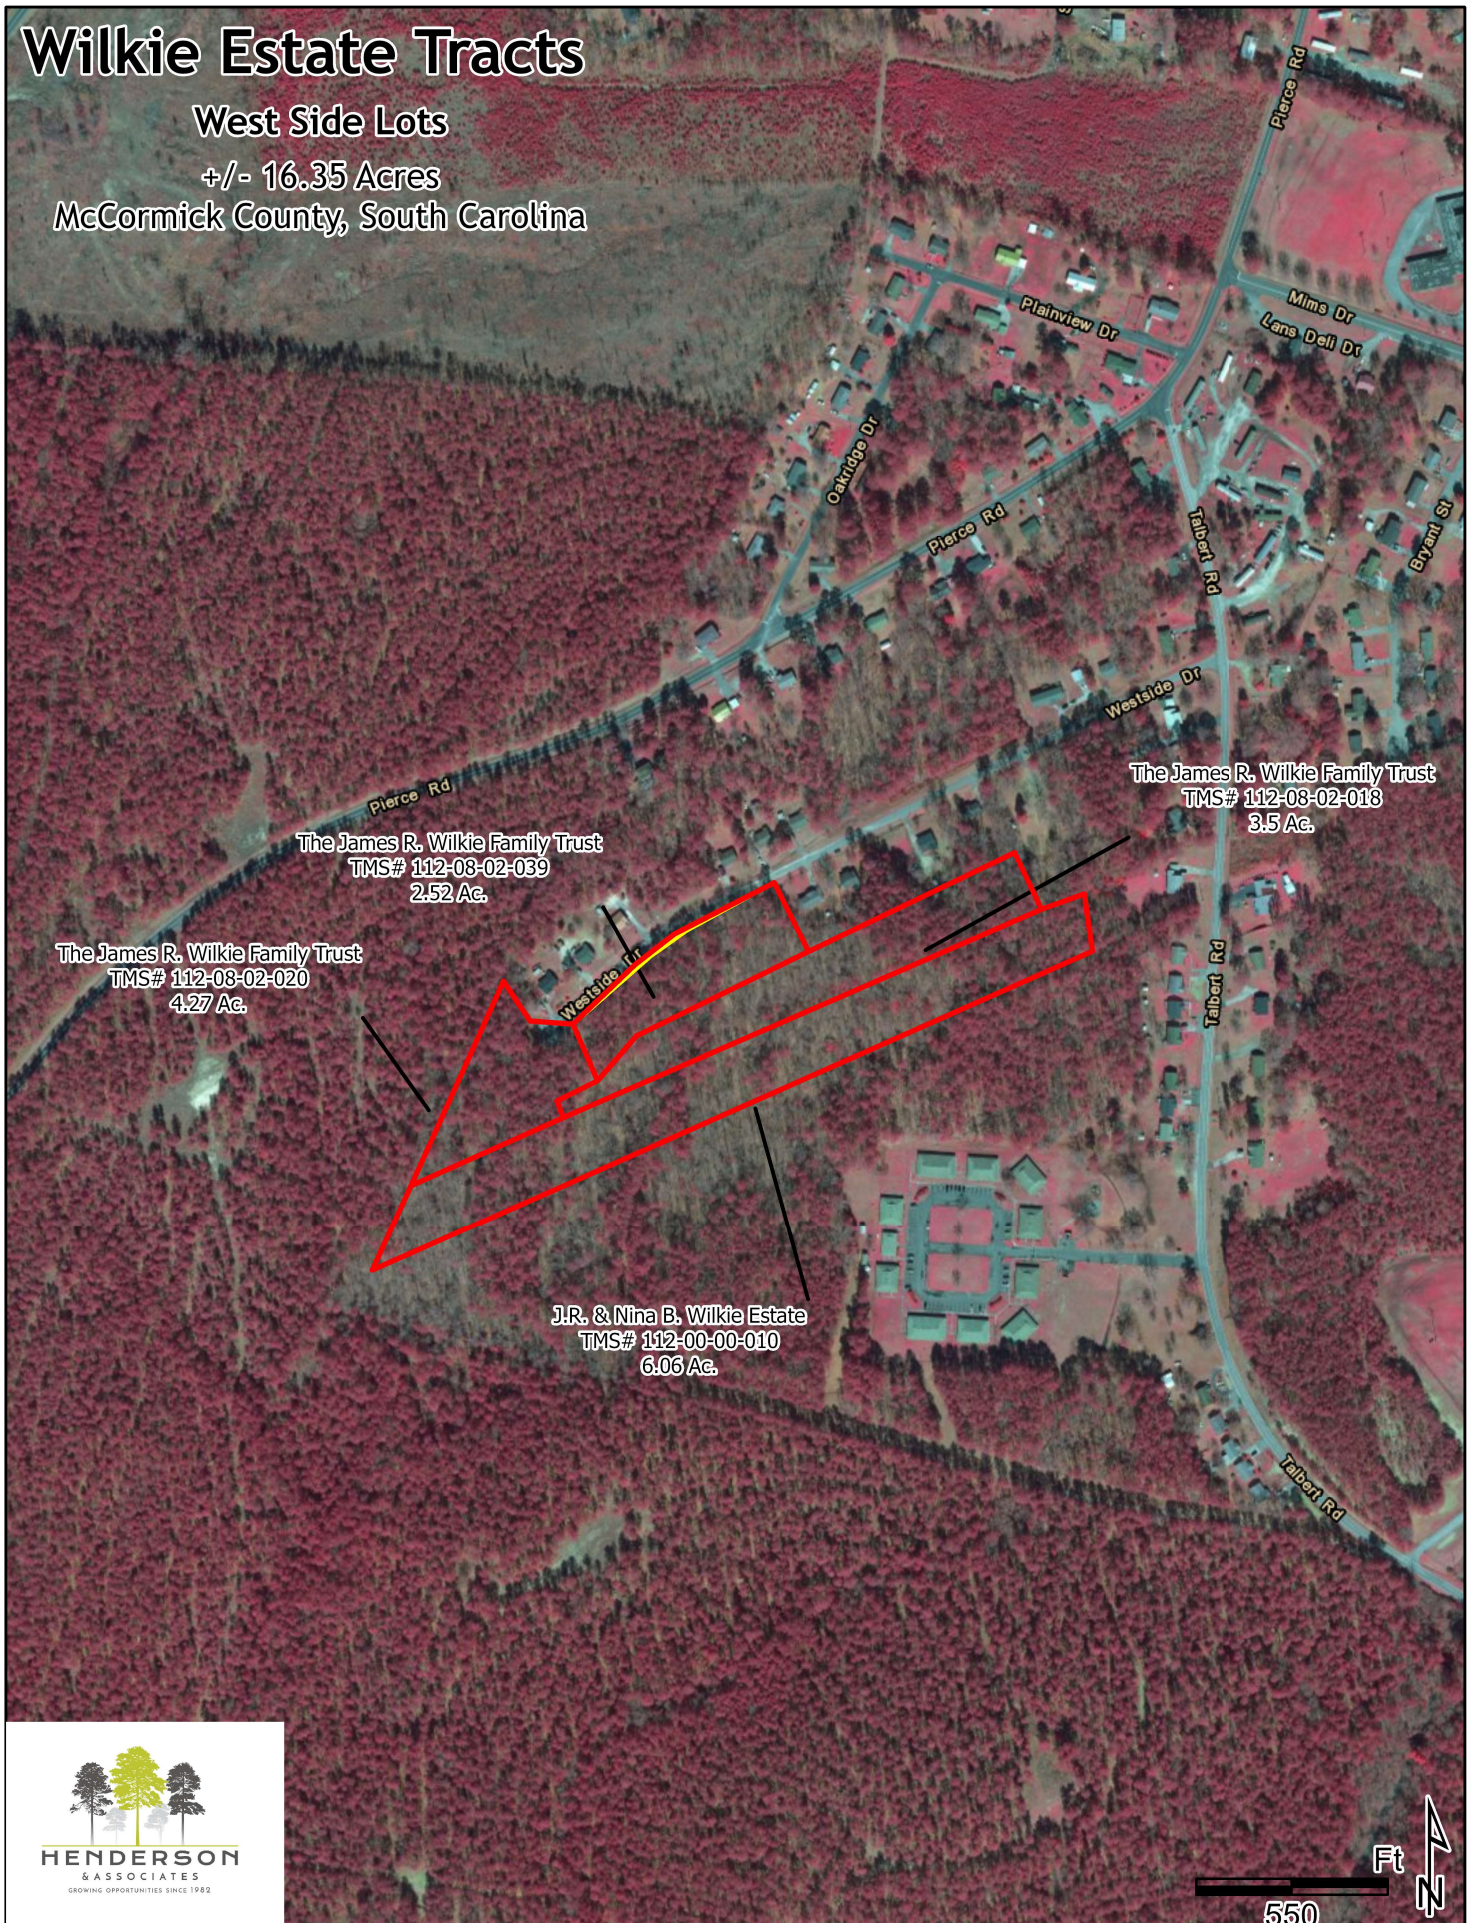

Wilkie Estate Tracts

West Side Lots

+/- 16.35 Acres

McCormick County, South Carolina

The James R. Wilkie Family Trust
TMS# 112-08-02-039
2.52 Ac.

The James R. Wilkie Family Trust
TMS# 112-08-02-018
3.5 Ac.

The James R. Wilkie Family Trust
TMS# 112-08-02-020
4.27 Ac.

J.R. & Nina B. Wilkie Estate
TMS# 112-00-00-010
6.06 Ac.