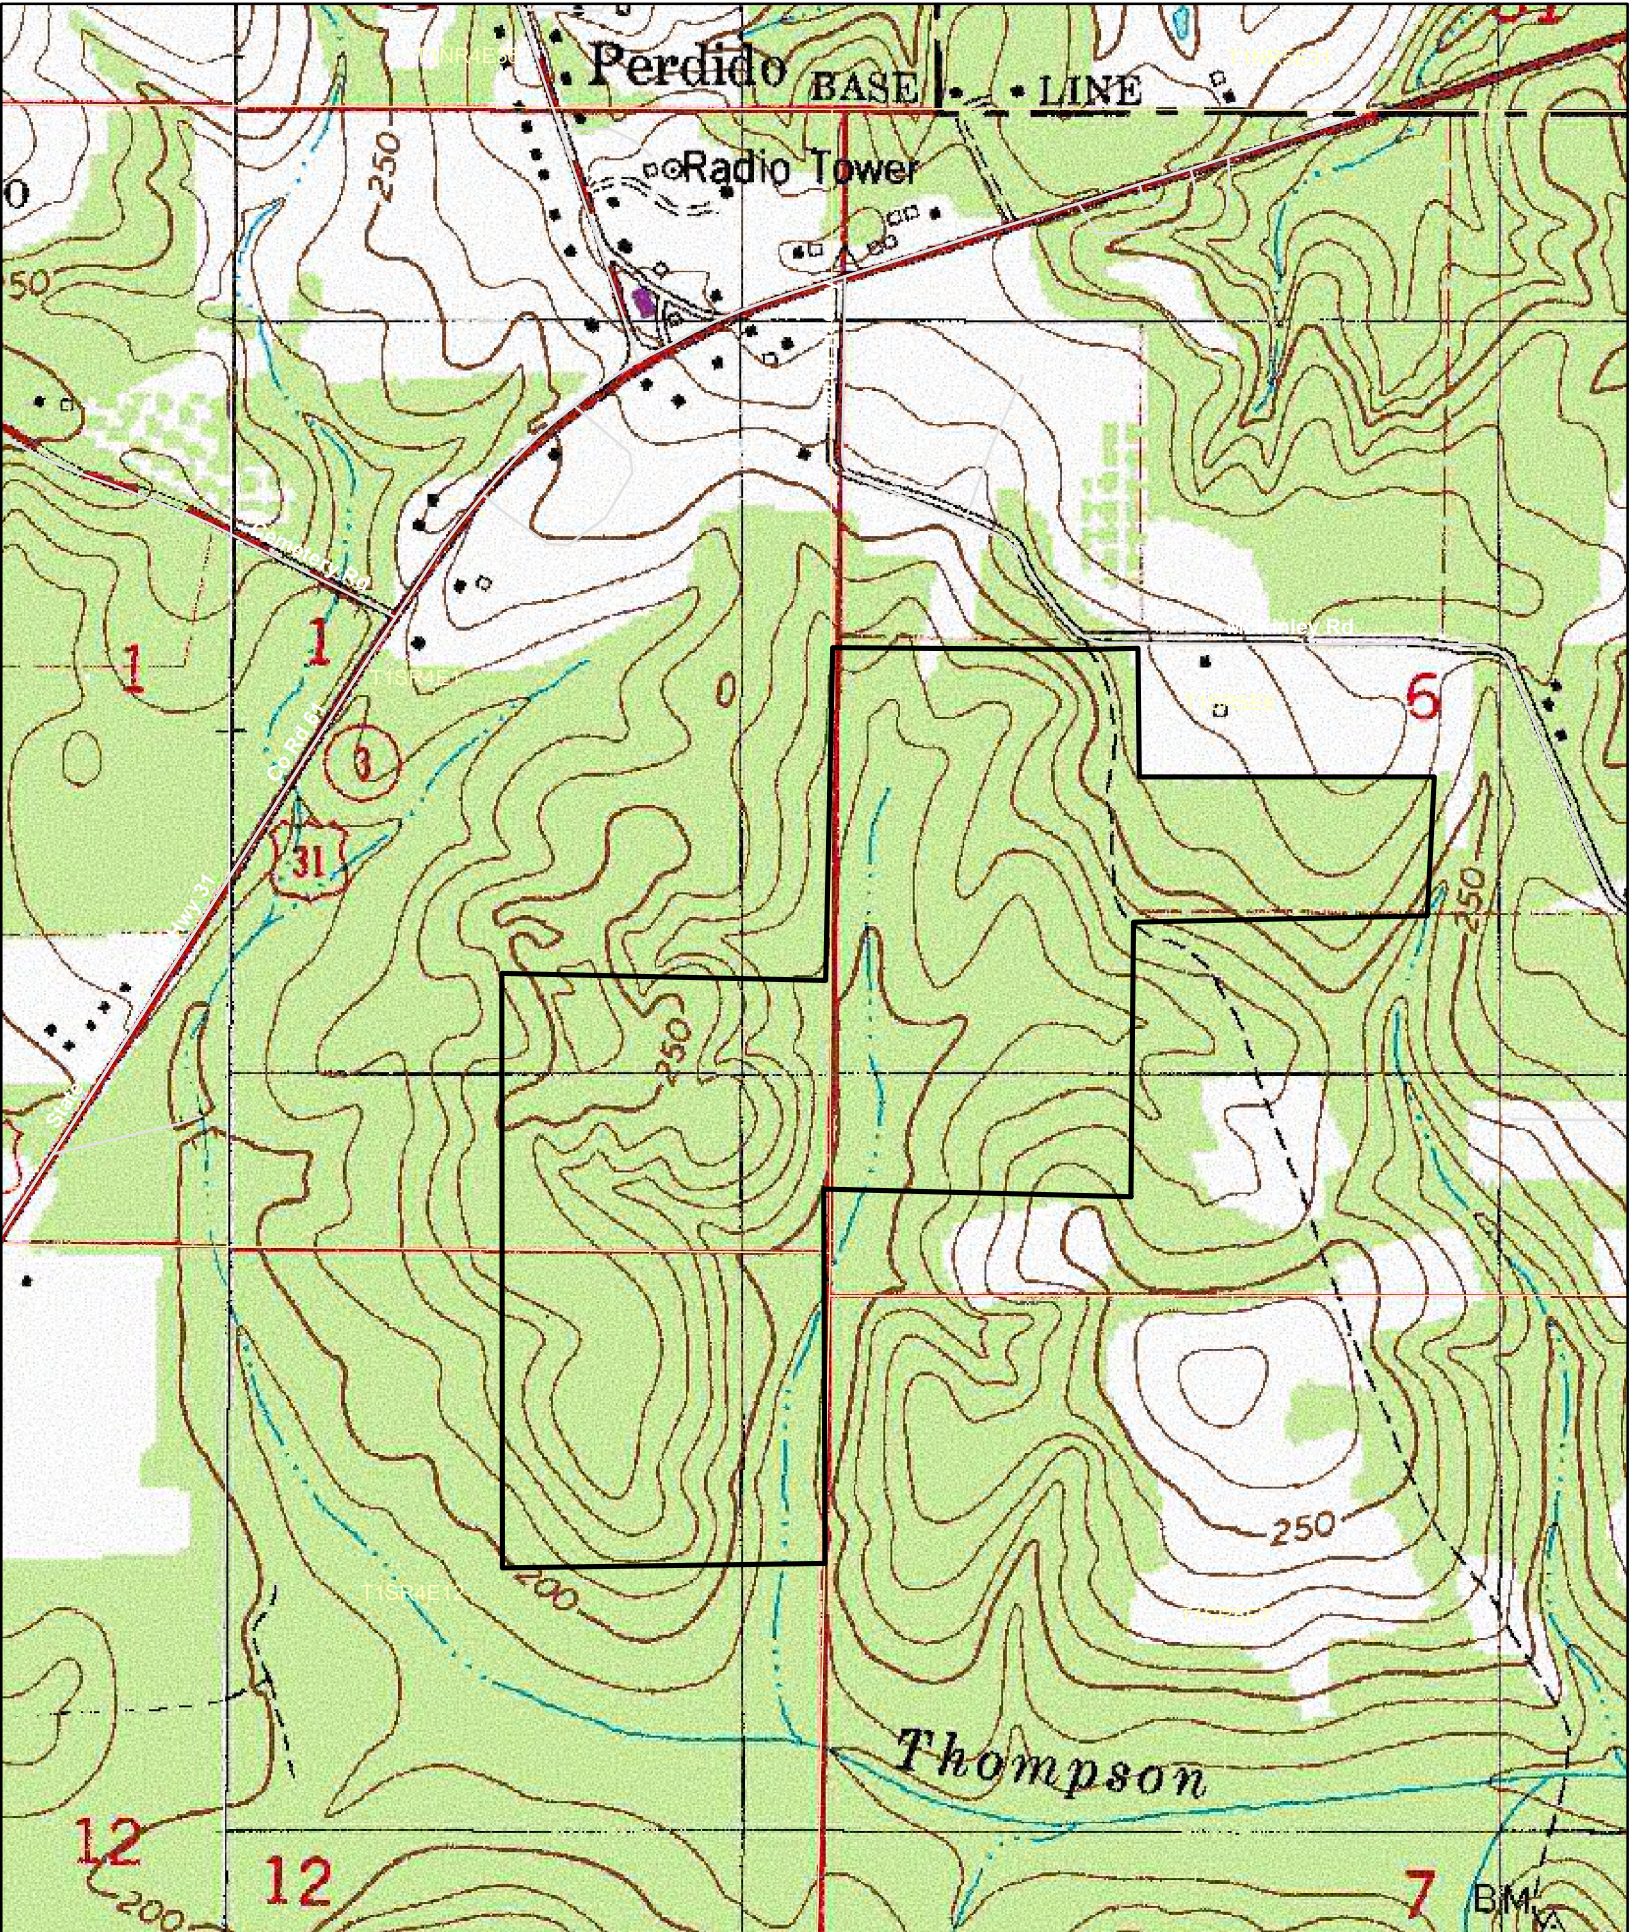

USDA, USGS The National Map: Orthoimagery. Data refreshed June, 2024.

McKinley Tract
175+- Acres
Baldwin County, AL

Larson & McGowin
PROPERTIES

Map is for illustrative purposes. Accuracy is neither warranted nor guaranteed.

McKinley Tract
175+- Acres
Baldwin County, AL

Map is for illustrative purposes. Accuracy is neither warranted nor guaranteed.

0 1 2
Miles

McKinley Tract
175+- Acres
Baldwin County, AL

Larson & McGowin
PROPERTIES

Map is for illustrative purposes. Accuracy is neither warranted nor guaranteed.