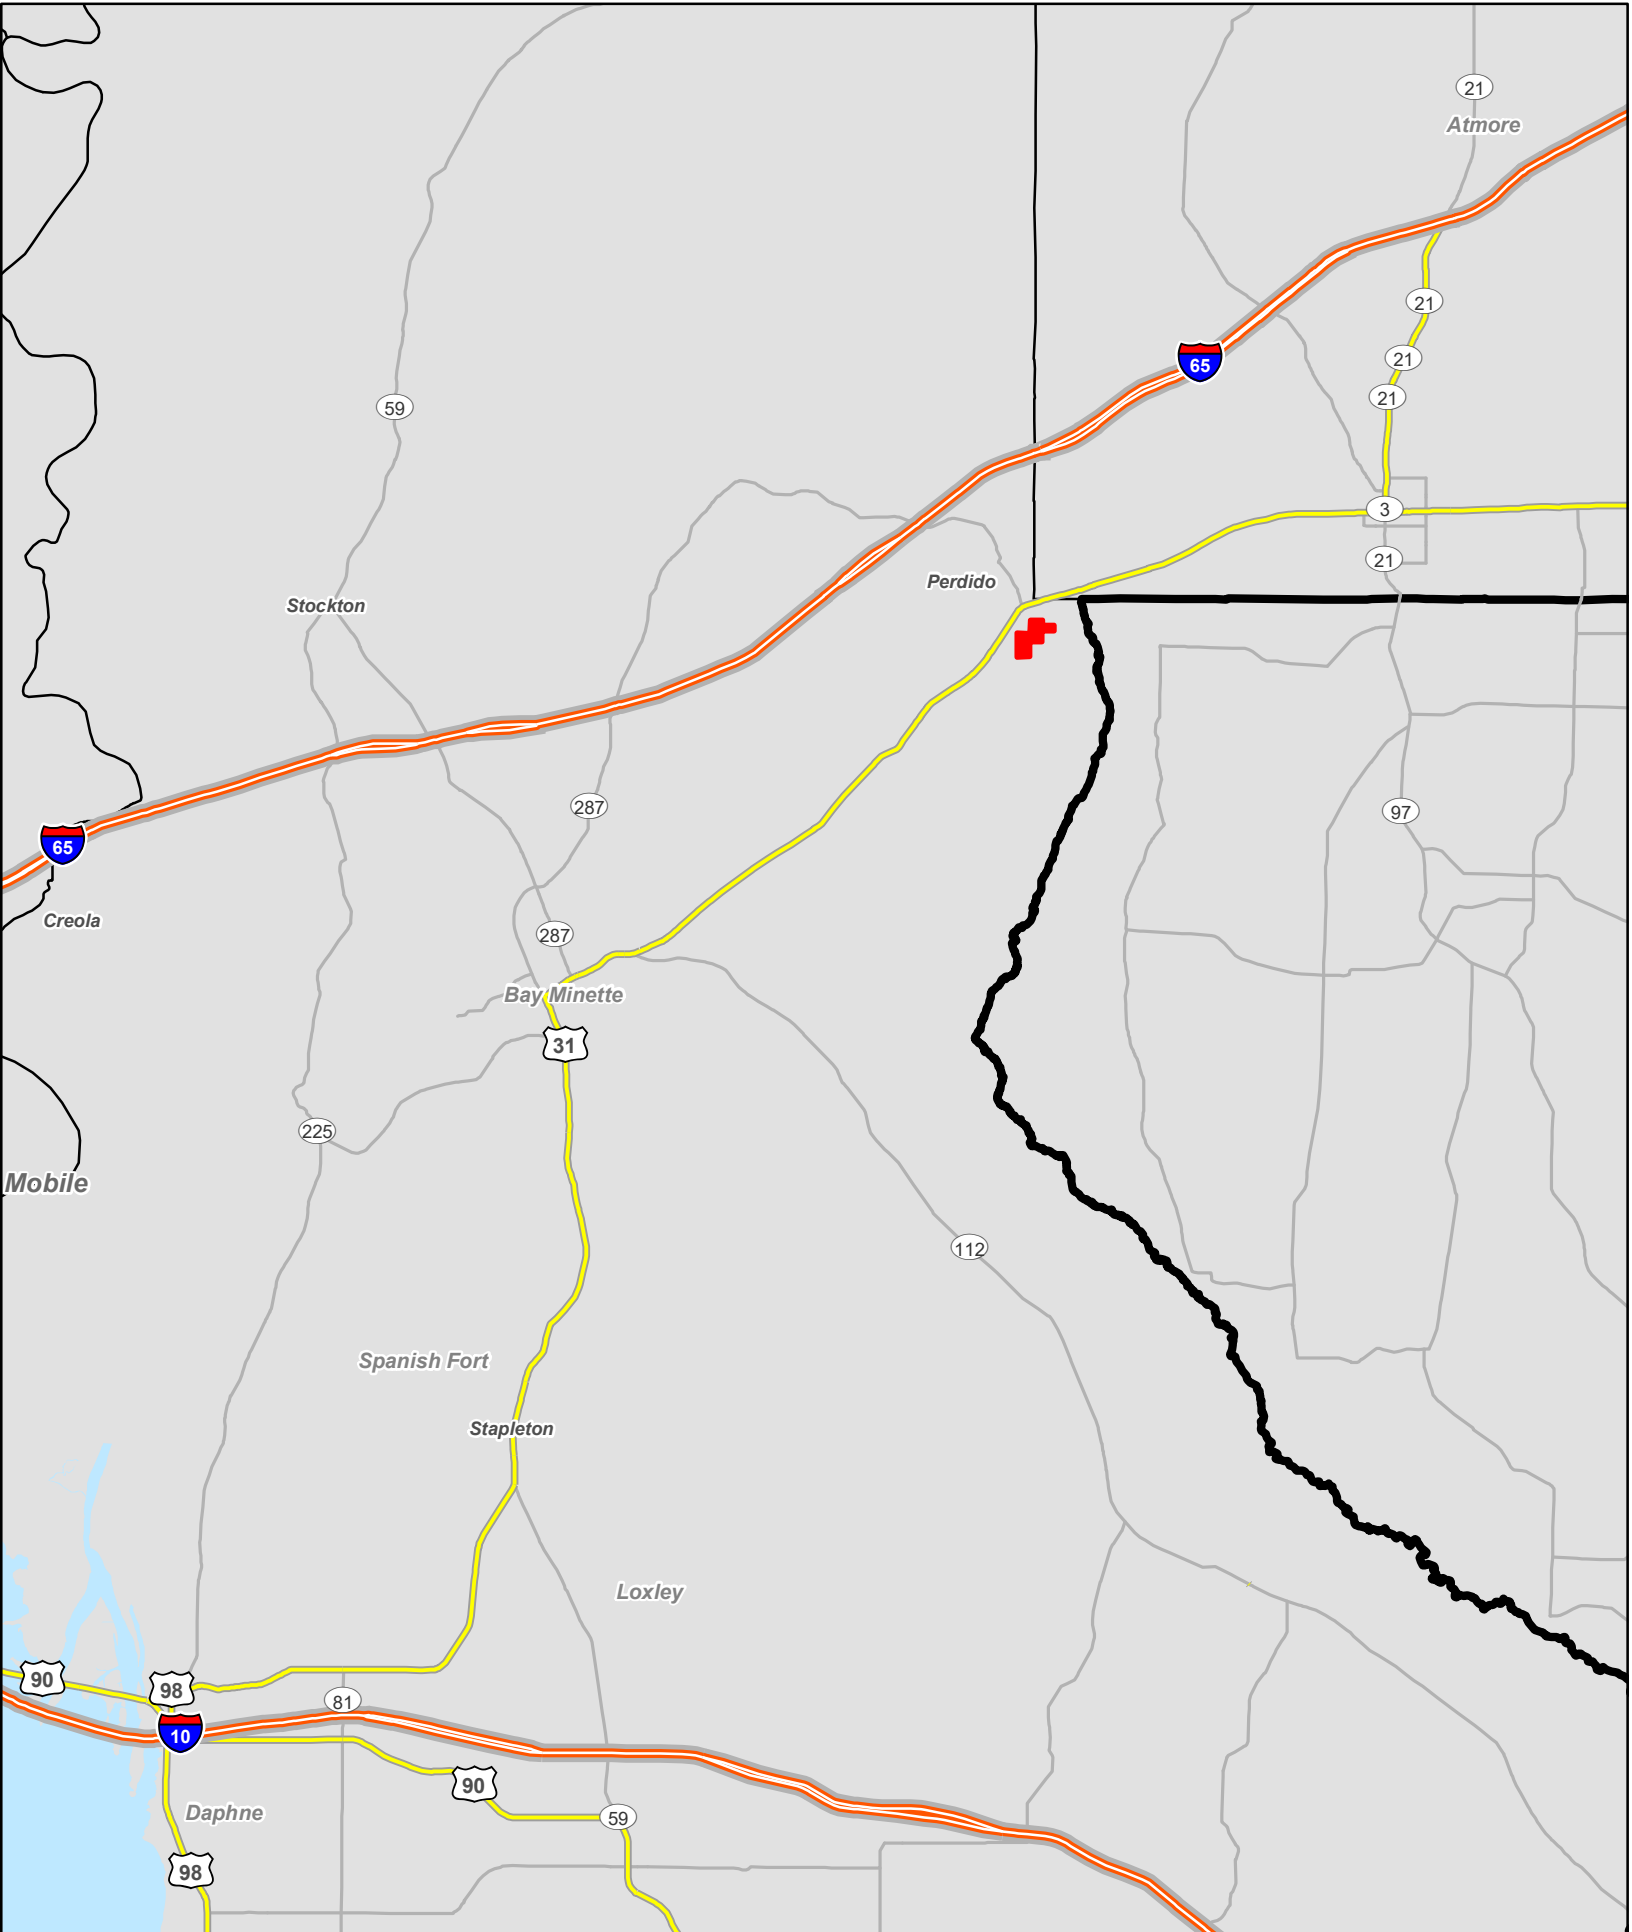

USDA, USGS The National Map: Orthoimagery. Data refreshed June, 2024.

McKinley Tract
175+- Acres
Baldwin County, AL

Larson & McGowin
PROPERTIES

Map is for illustrative purposes. Accuracy is neither warranted nor guaranteed.

McKinley Tract
175+- Acres
Baldwin County, AL

Map is for illustrative purposes. Accuracy is neither warranted nor guaranteed.

0 1 2
Miles

McKinley Tract
175+- Acres
Baldwin County, AL

Larson & McGowin
PROPERTIES

Map is for illustrative purposes. Accuracy is neither warranted nor guaranteed.