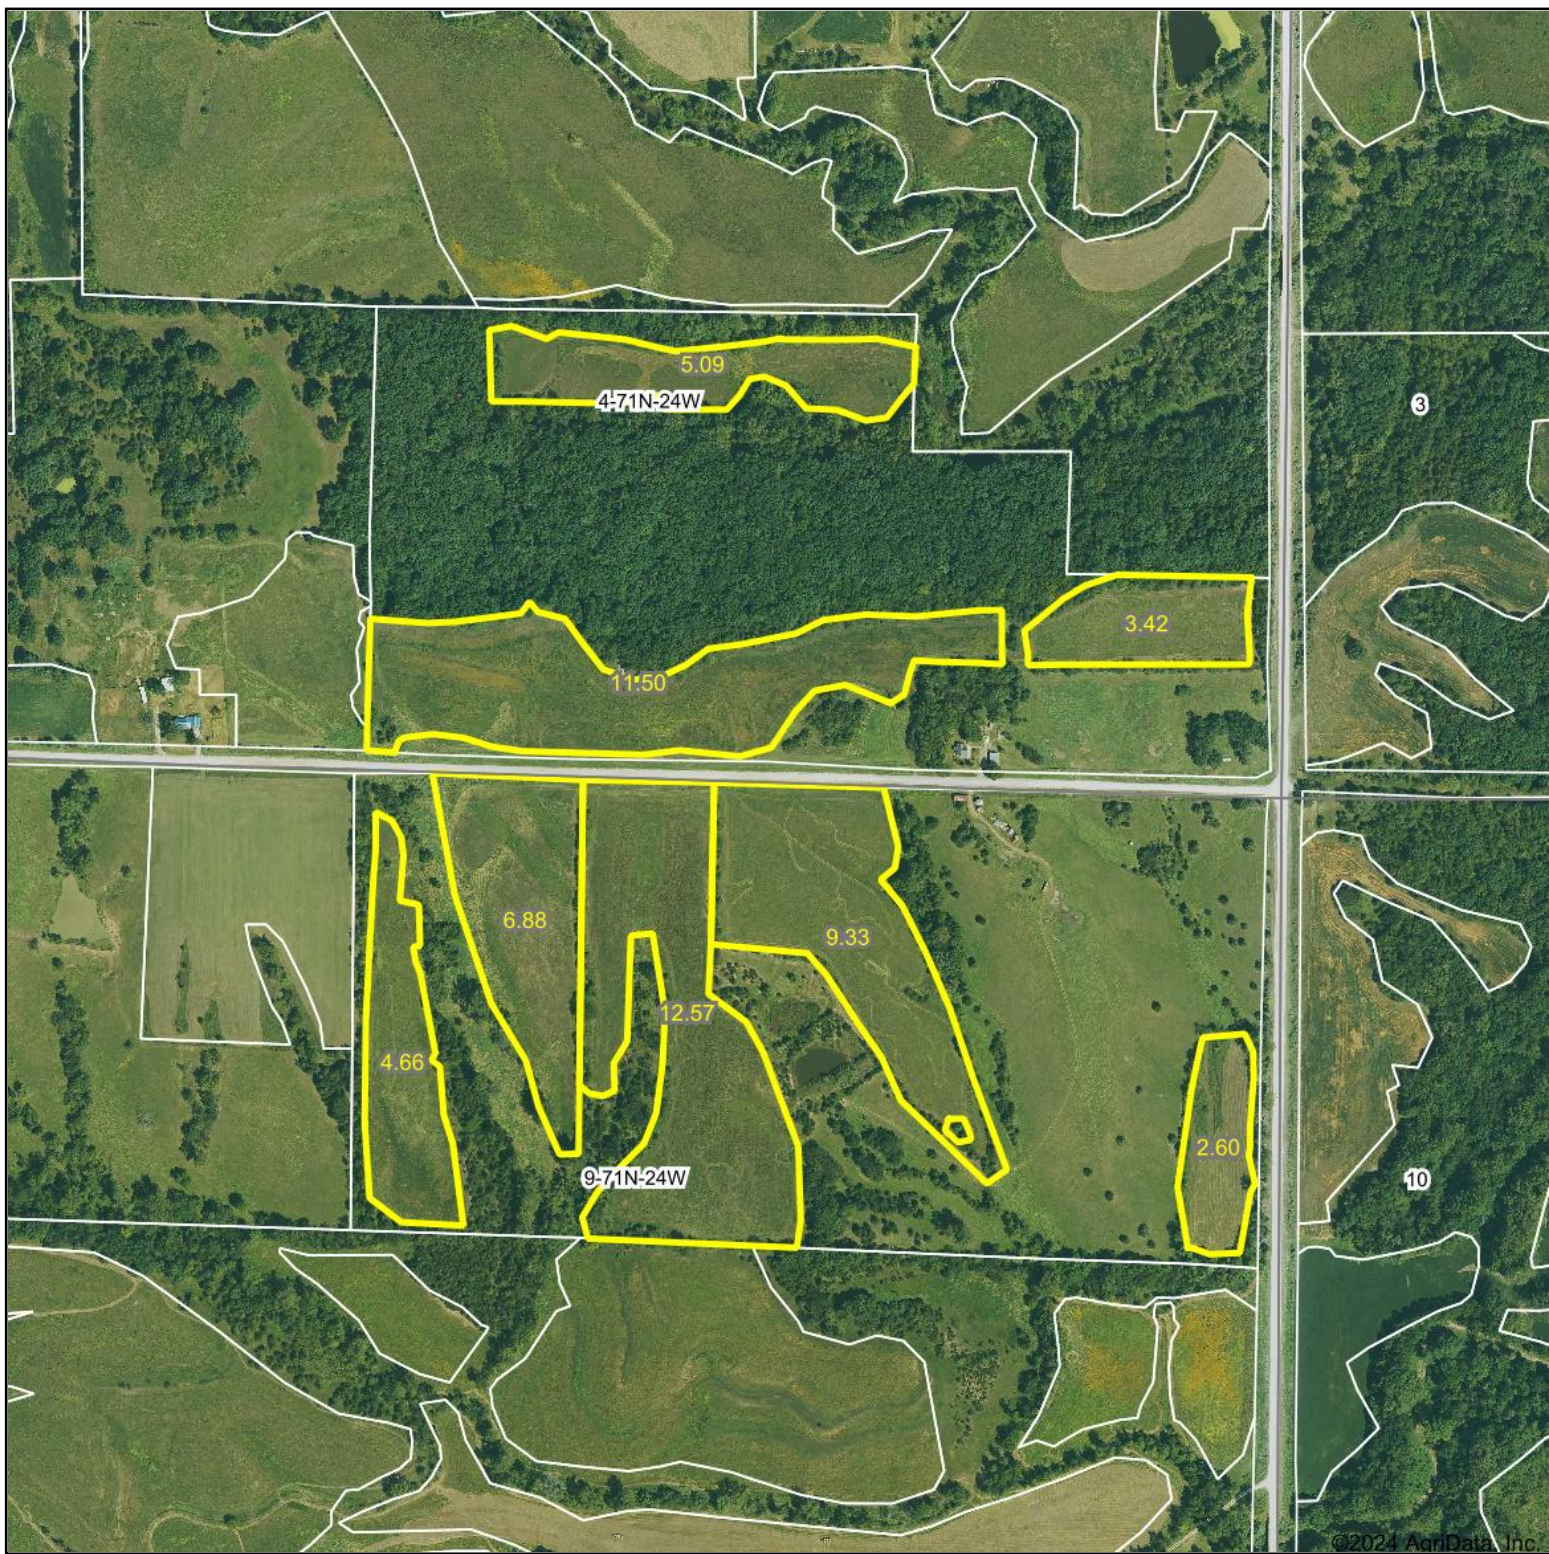

Aerial Map

Boundary Lines Are Approximate

©2024 AgriData, Inc.

Hawkeye Farm Mgmt & Real Estate

United Country
Real Estate
22 N Main, Albia IA Phone: 641-932-7796
Email: hawkeye@uclowa.com
On the web: www.uclowa.com
www.iowawhitetailfarms.com

Boundary Center: 40° 58' 17.08, -93° 37' 10.03

0ft 638ft 1276ft

9-71N-24W
Clarke County
Iowa

Maps Provided By:
surety
CUSTOMIZED ONLINE MAPPING
© AgriData, Inc. 2023 www.AgriDataInc.com

8/7/2024

Field borders provided by Farm Service Agency as of 5/21/2008.