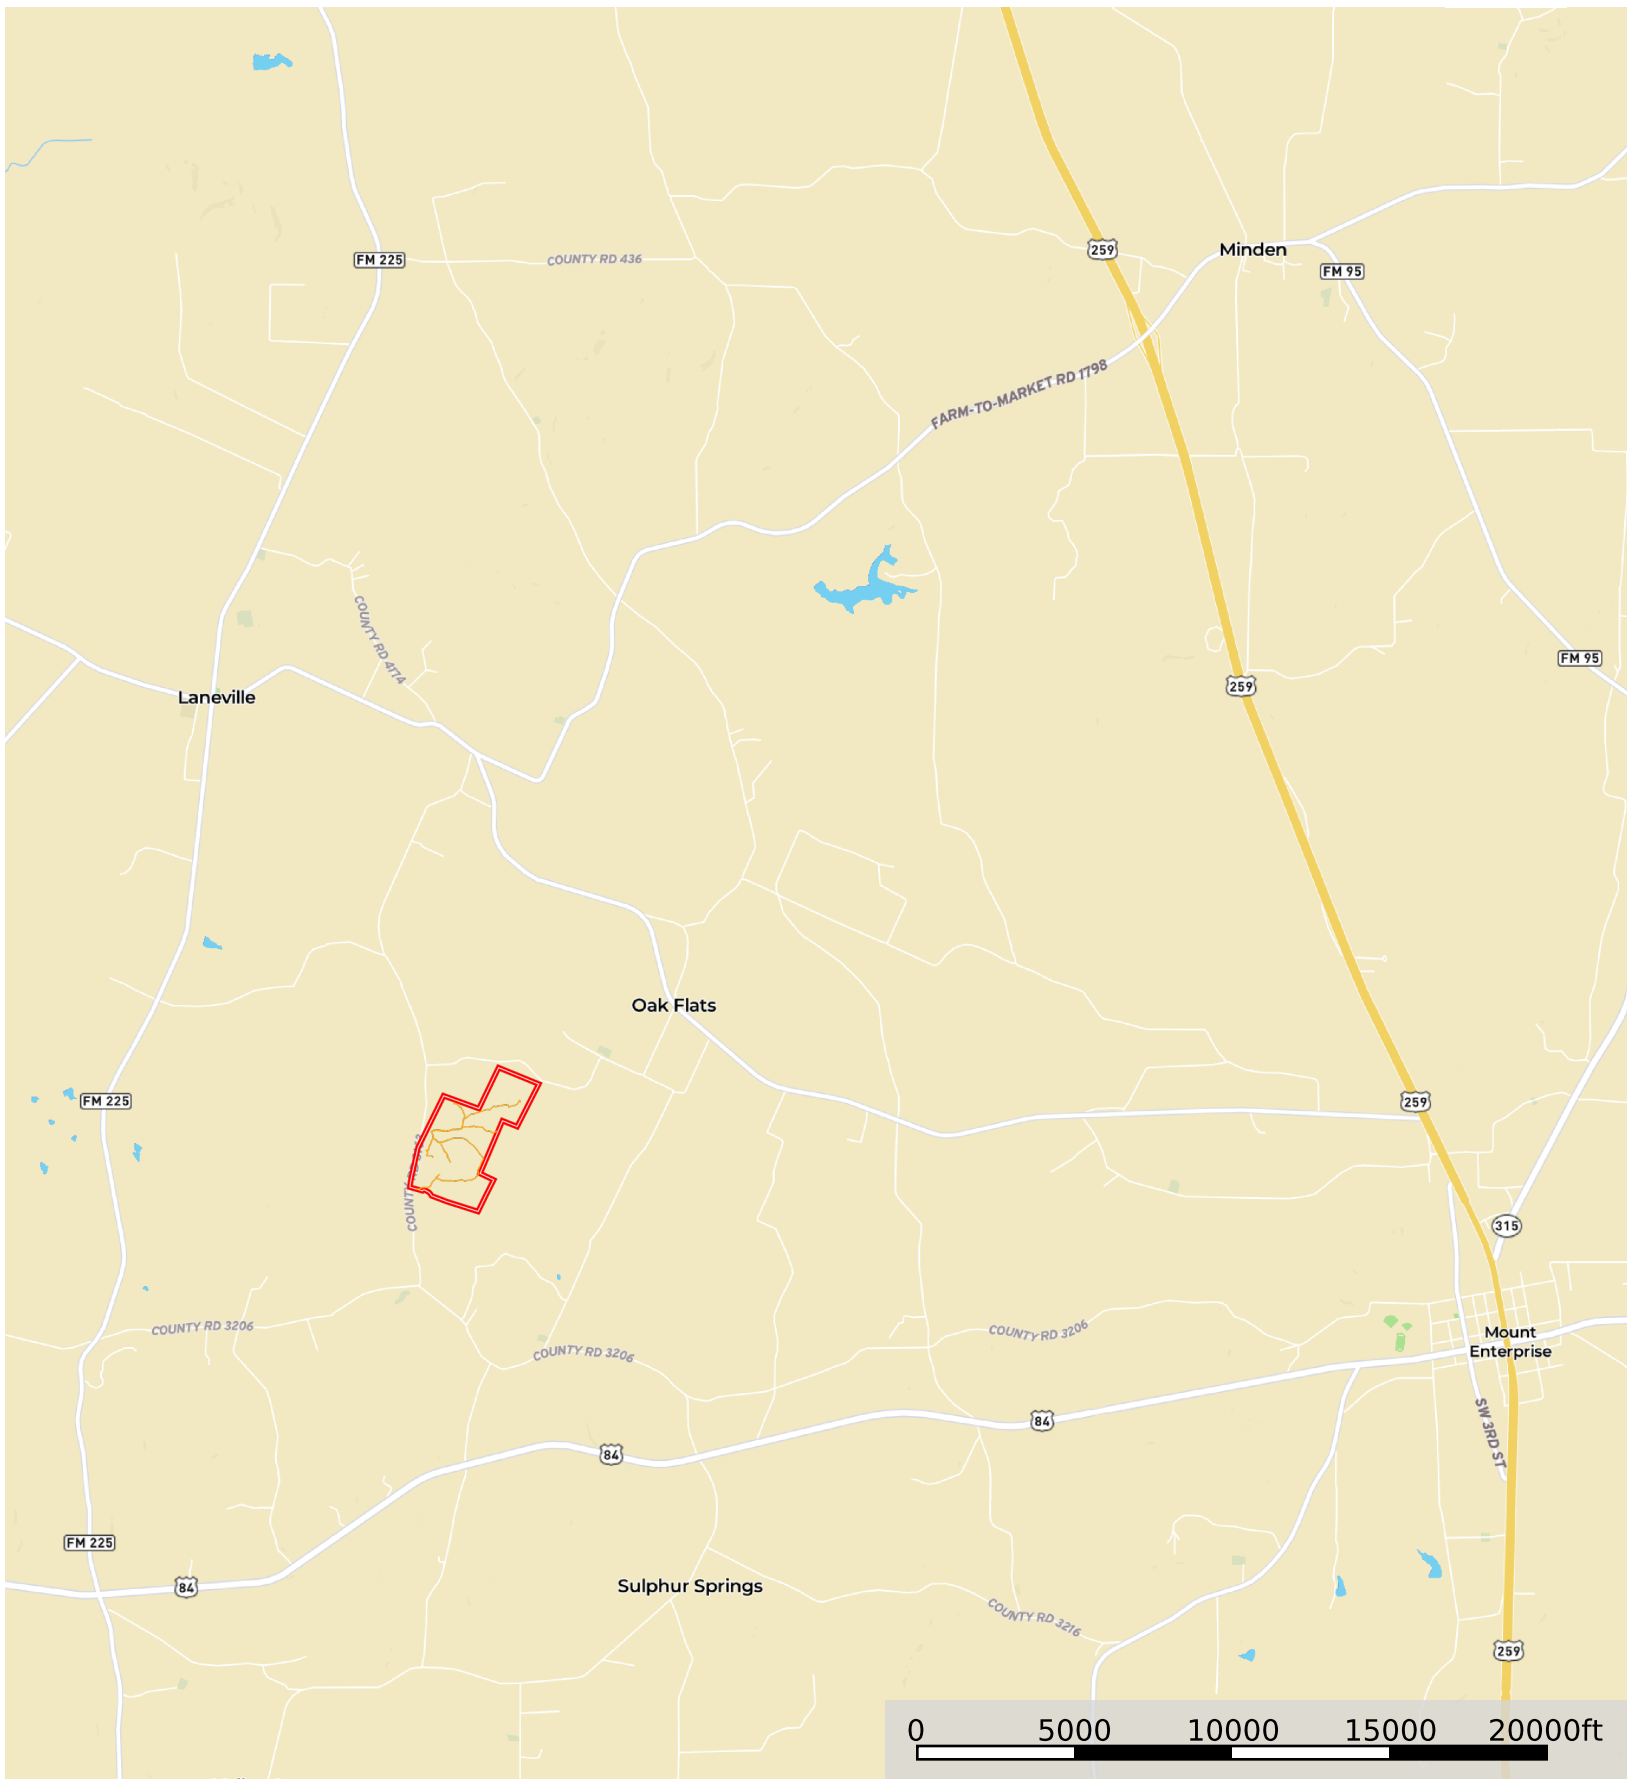

TBD CR 3163 Laneville, TX  
Rusk County, Texas, 206 AC +/-

Track Boundary