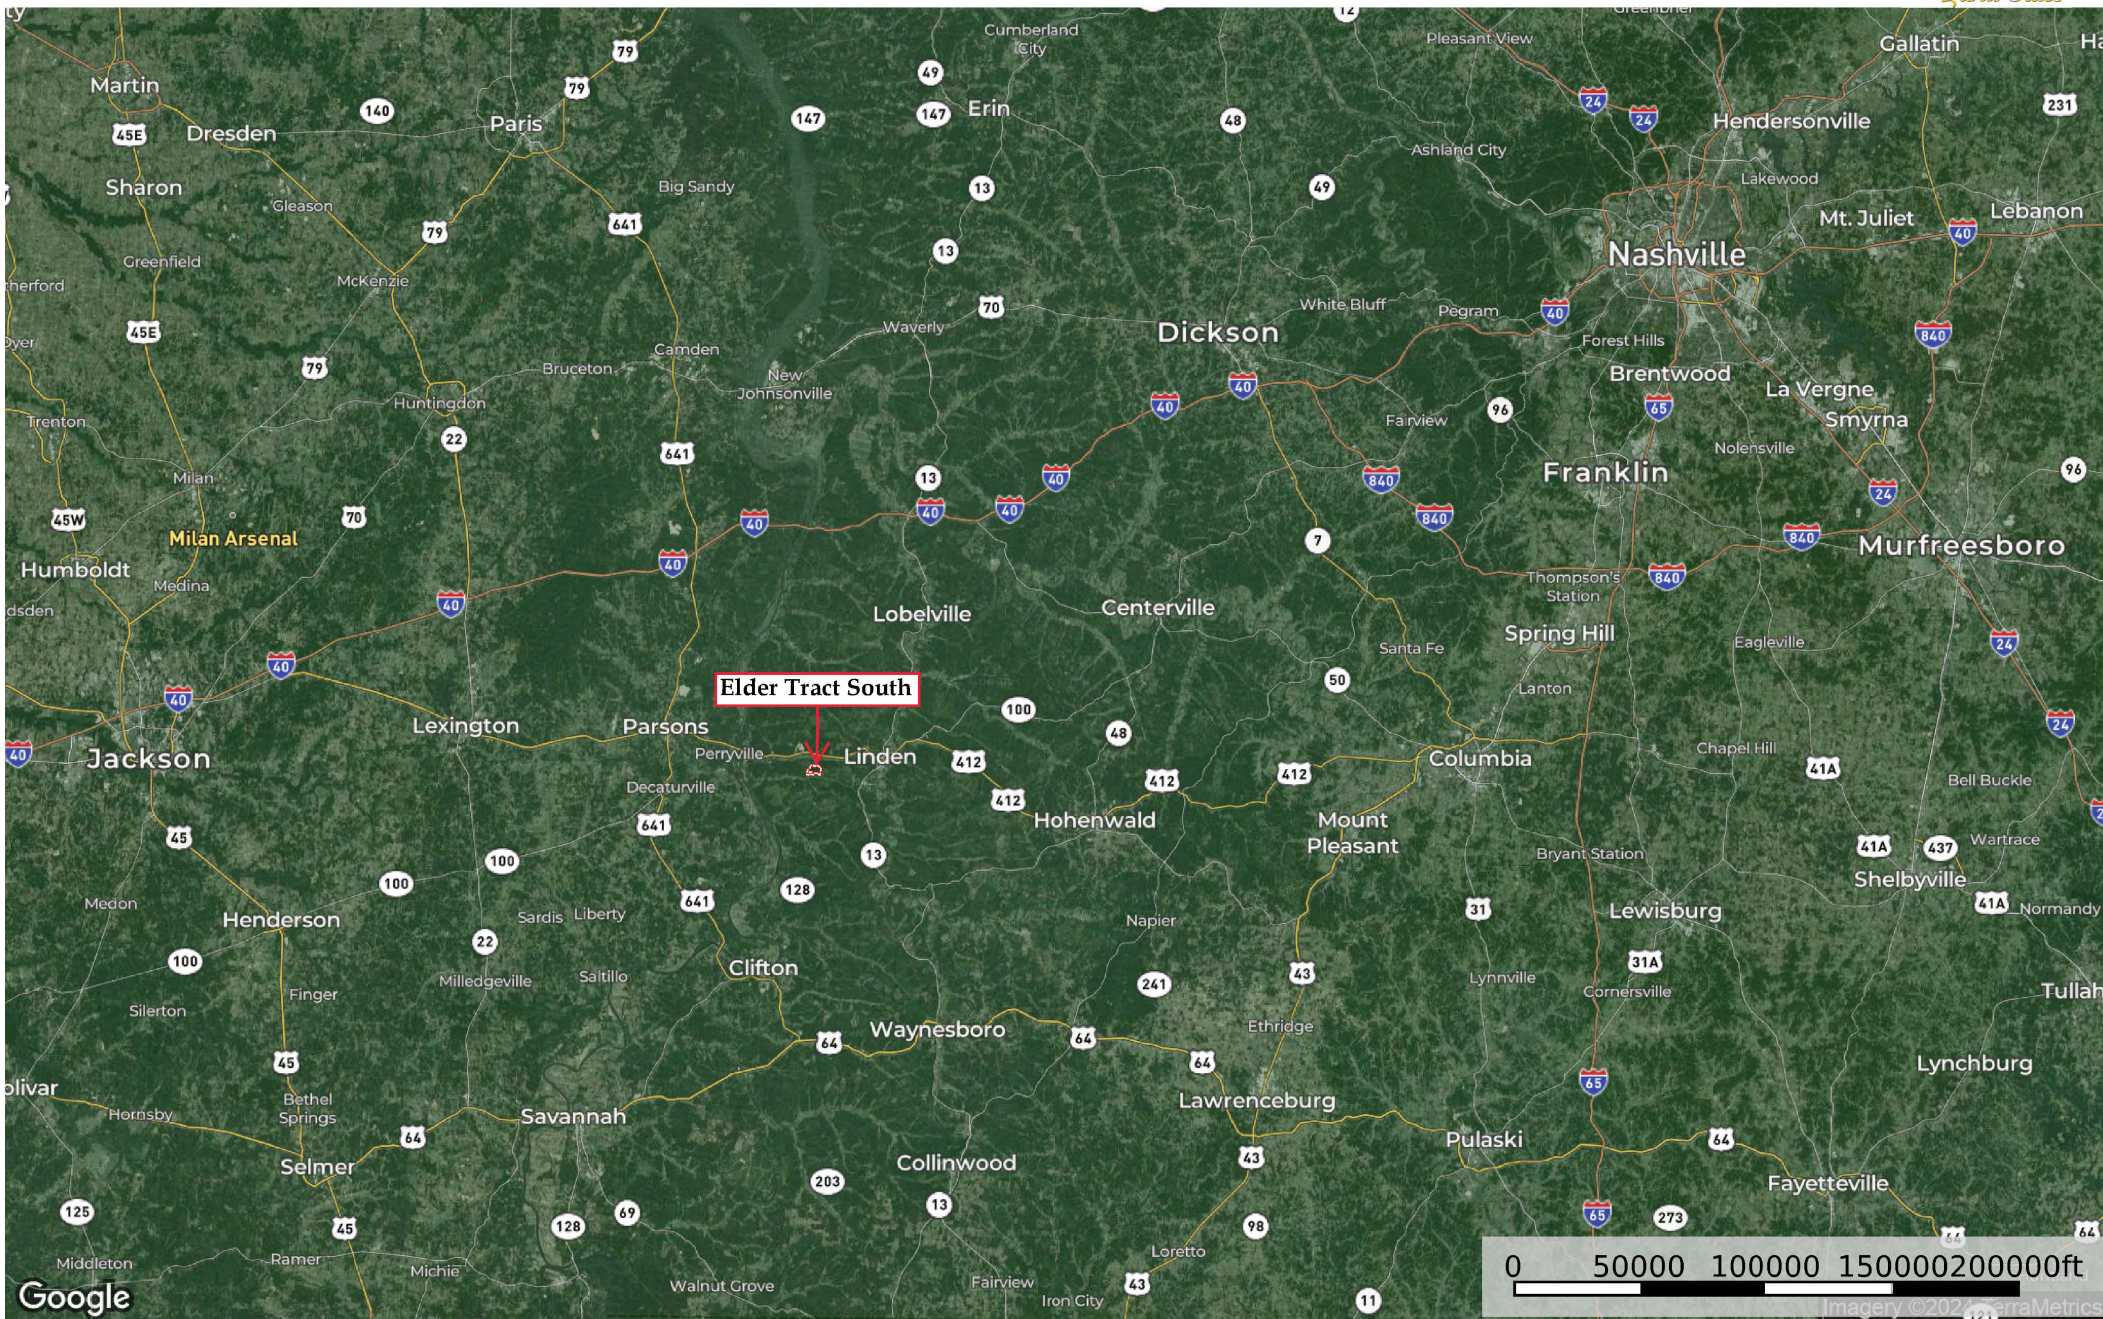

Elder Tract South

Perry County, Tennessee, 355 AC +/-

Google

Boundary

Boundary

Boundary