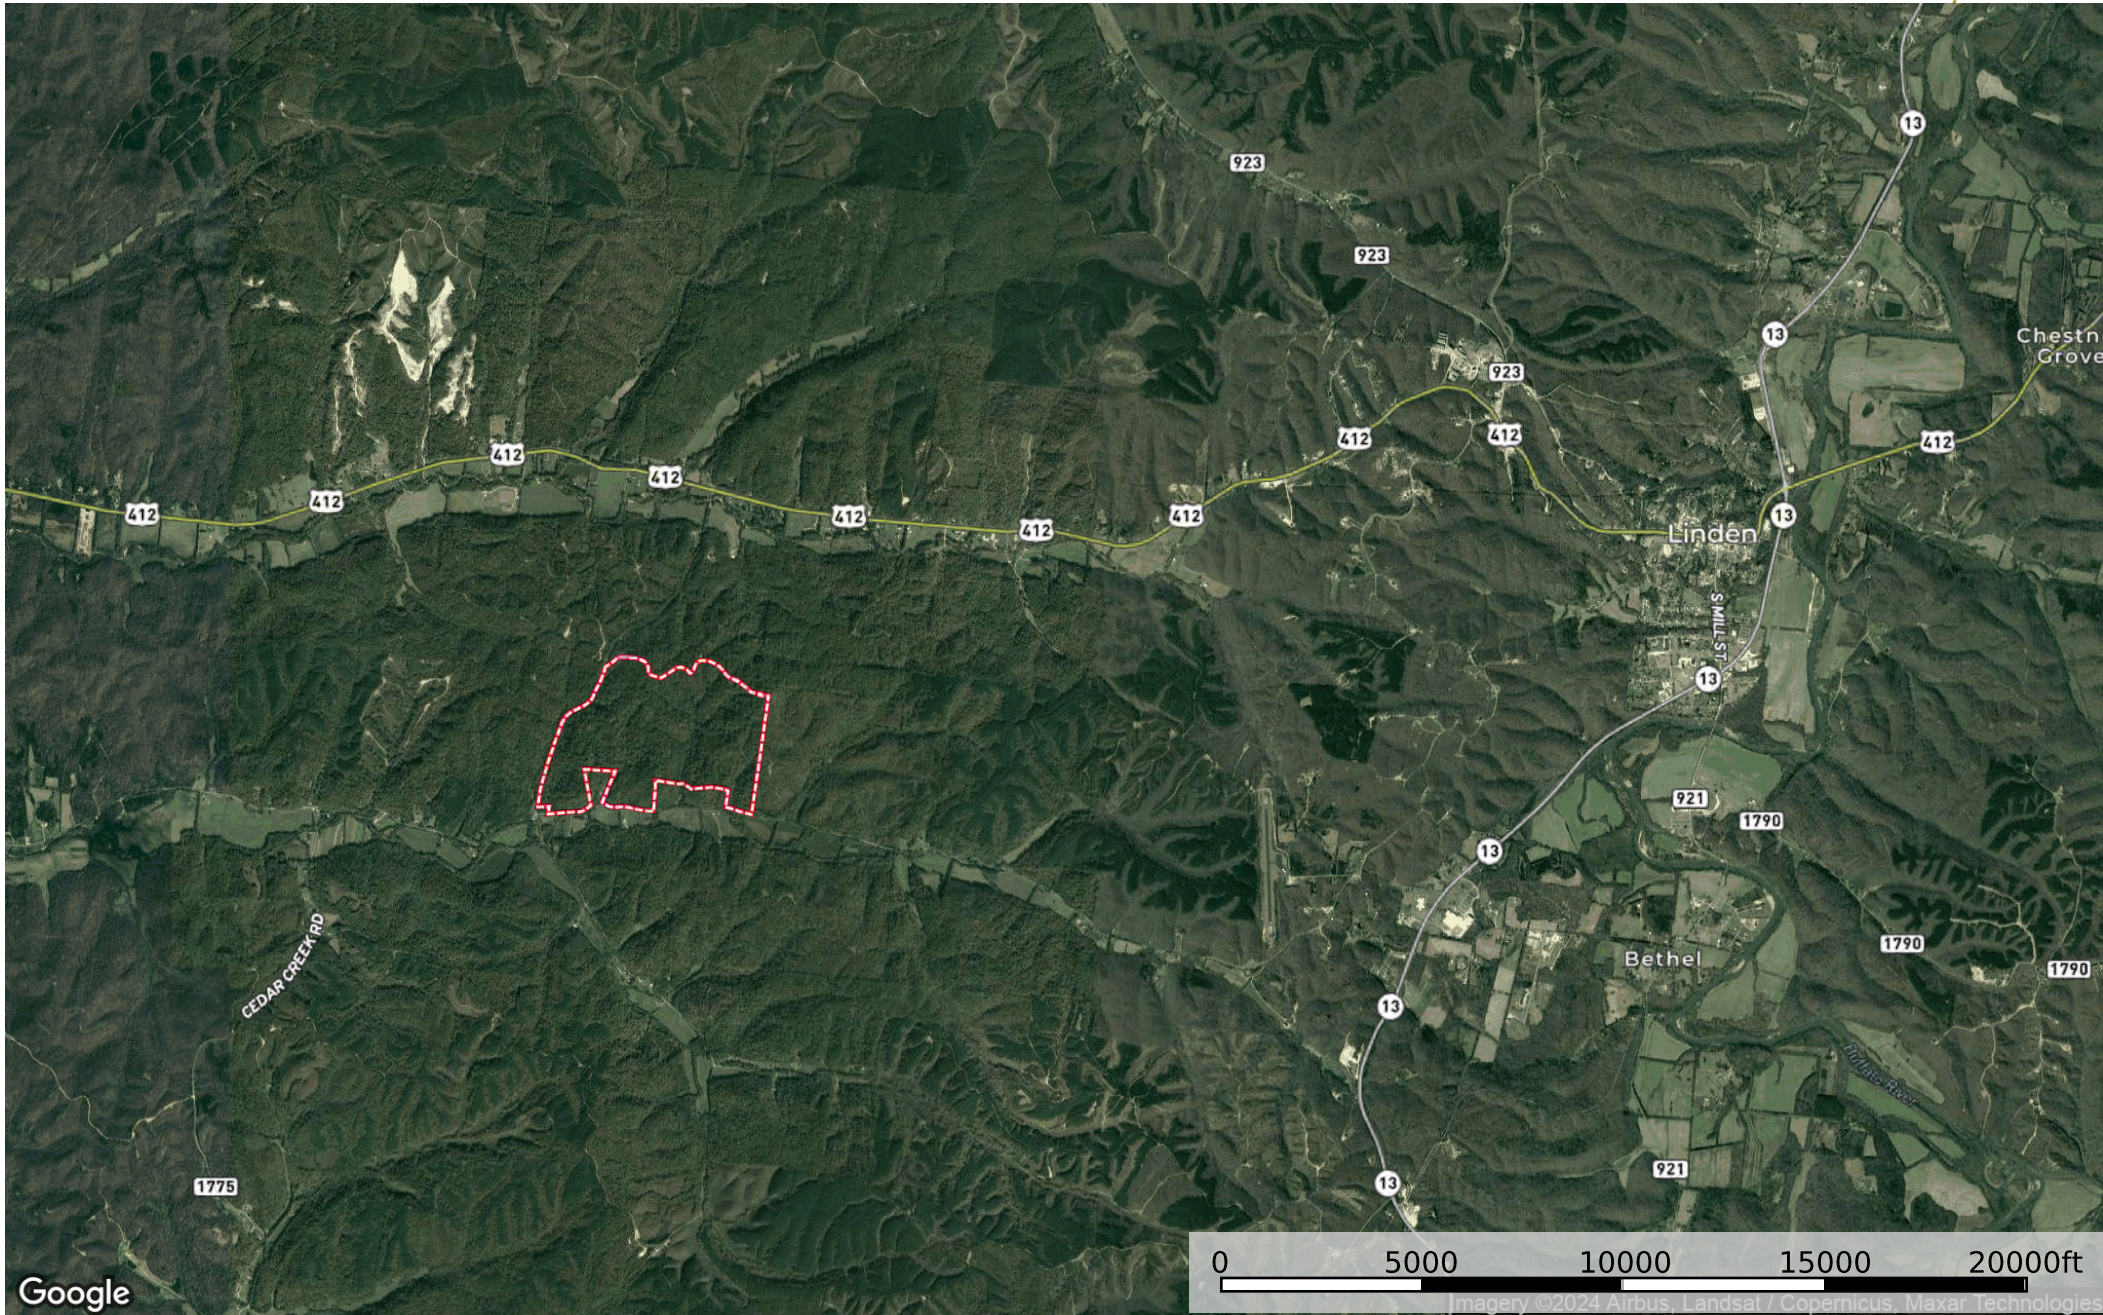

Elder Tract South

Perry County, Tennessee, 355 AC +/-

Google

Boundary

Boundary

Boundary