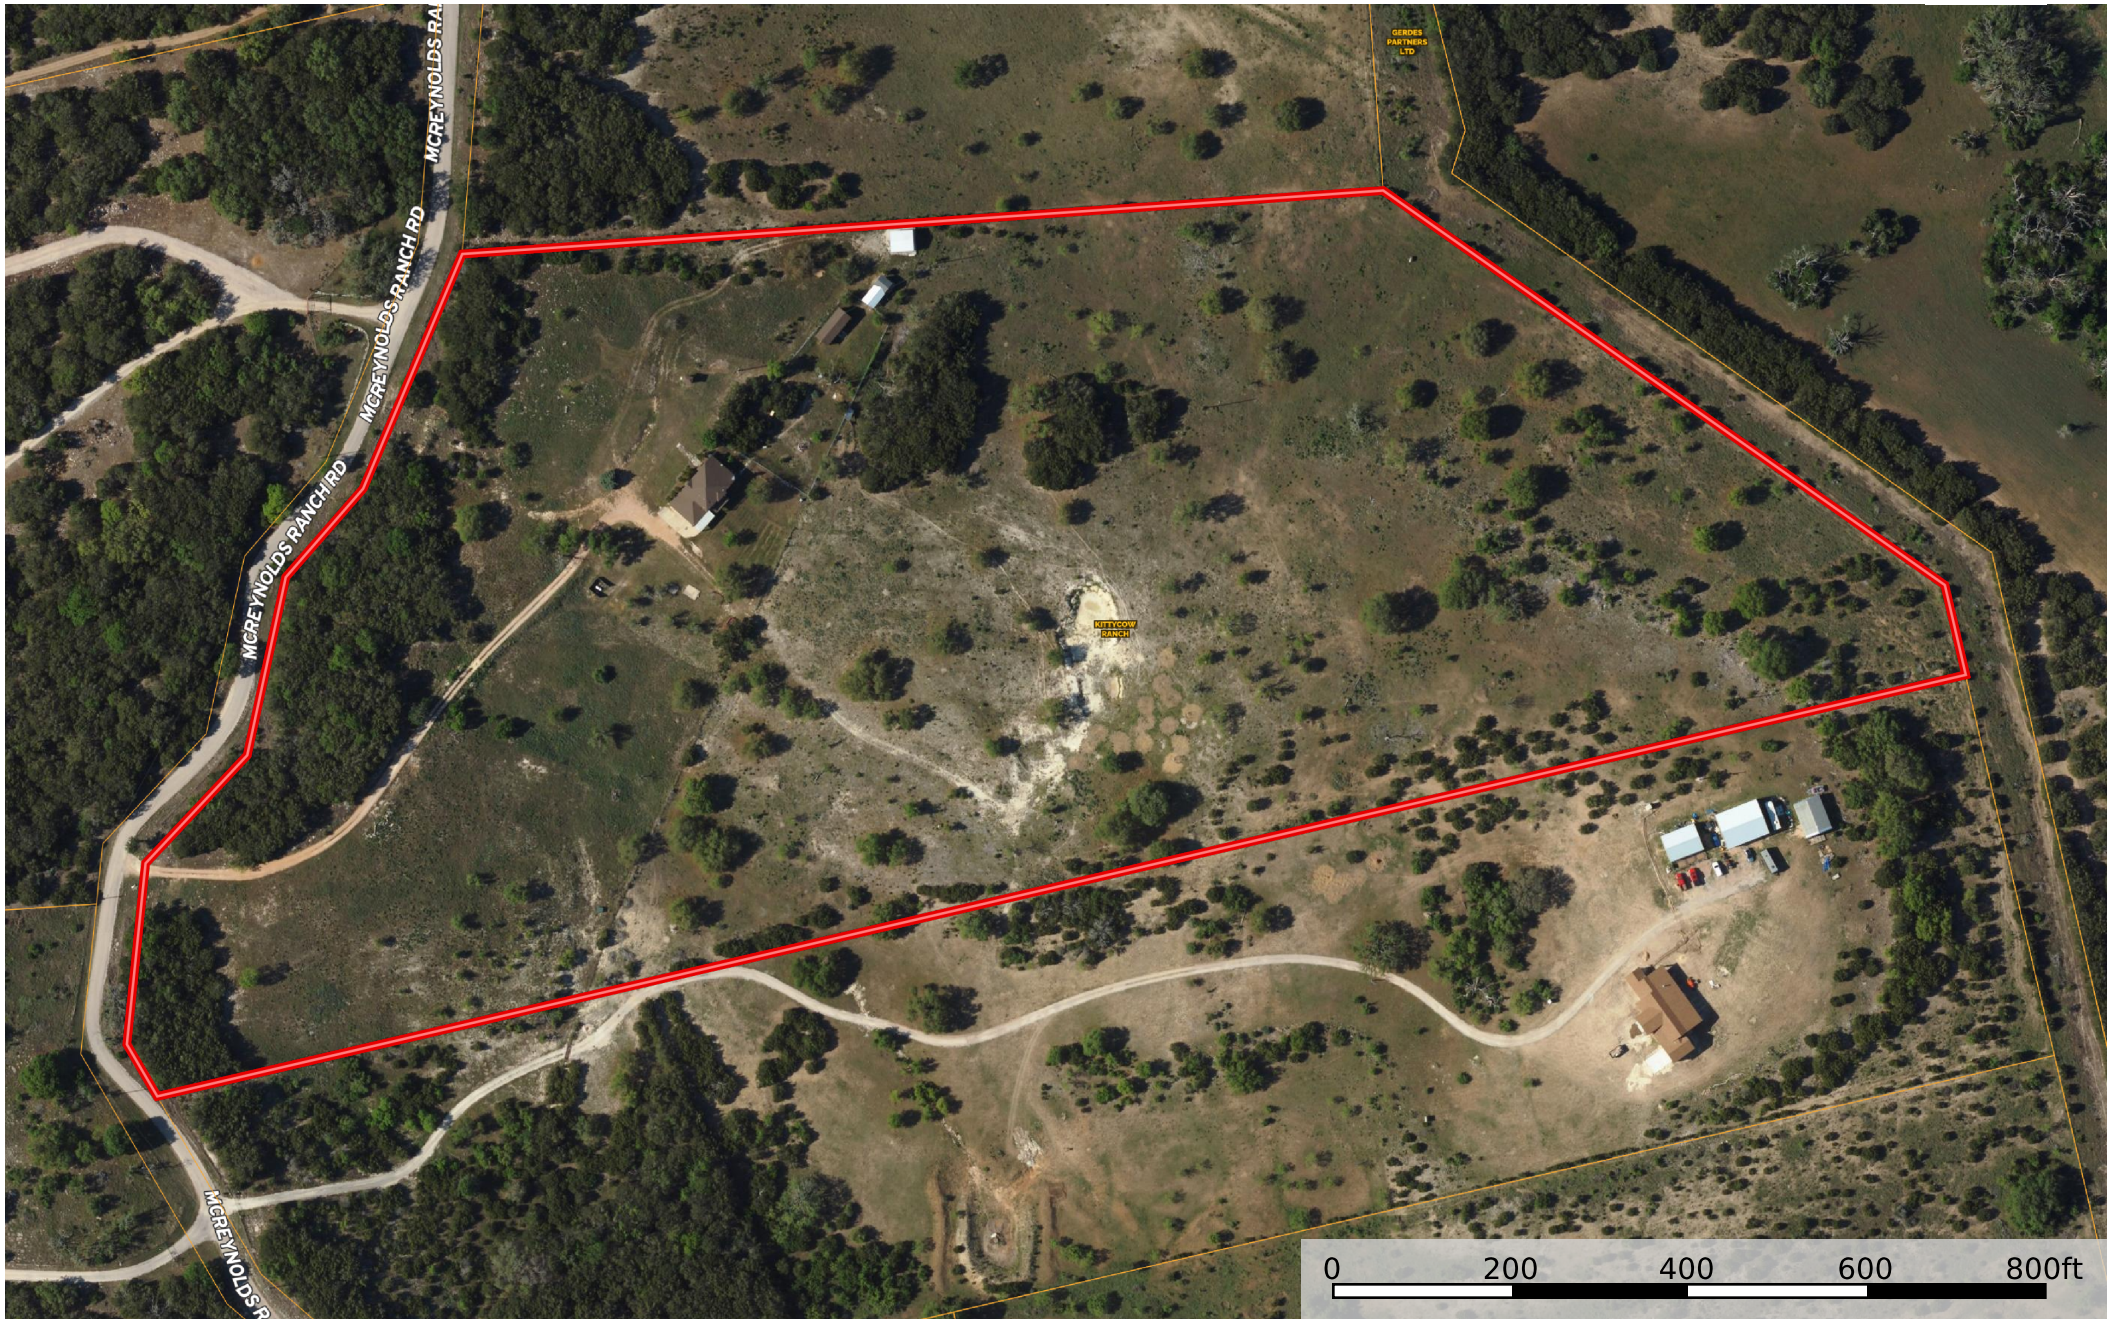

285 McReynolds Ranch

Burnet County, Texas, 28.673 AC +/-

 Boundary

Jordon Russell

 The information contained herein was obtained from sources deemed to be reliable. Land id™ Services makes no warranties or guarantees as to the completeness or accuracy thereof.