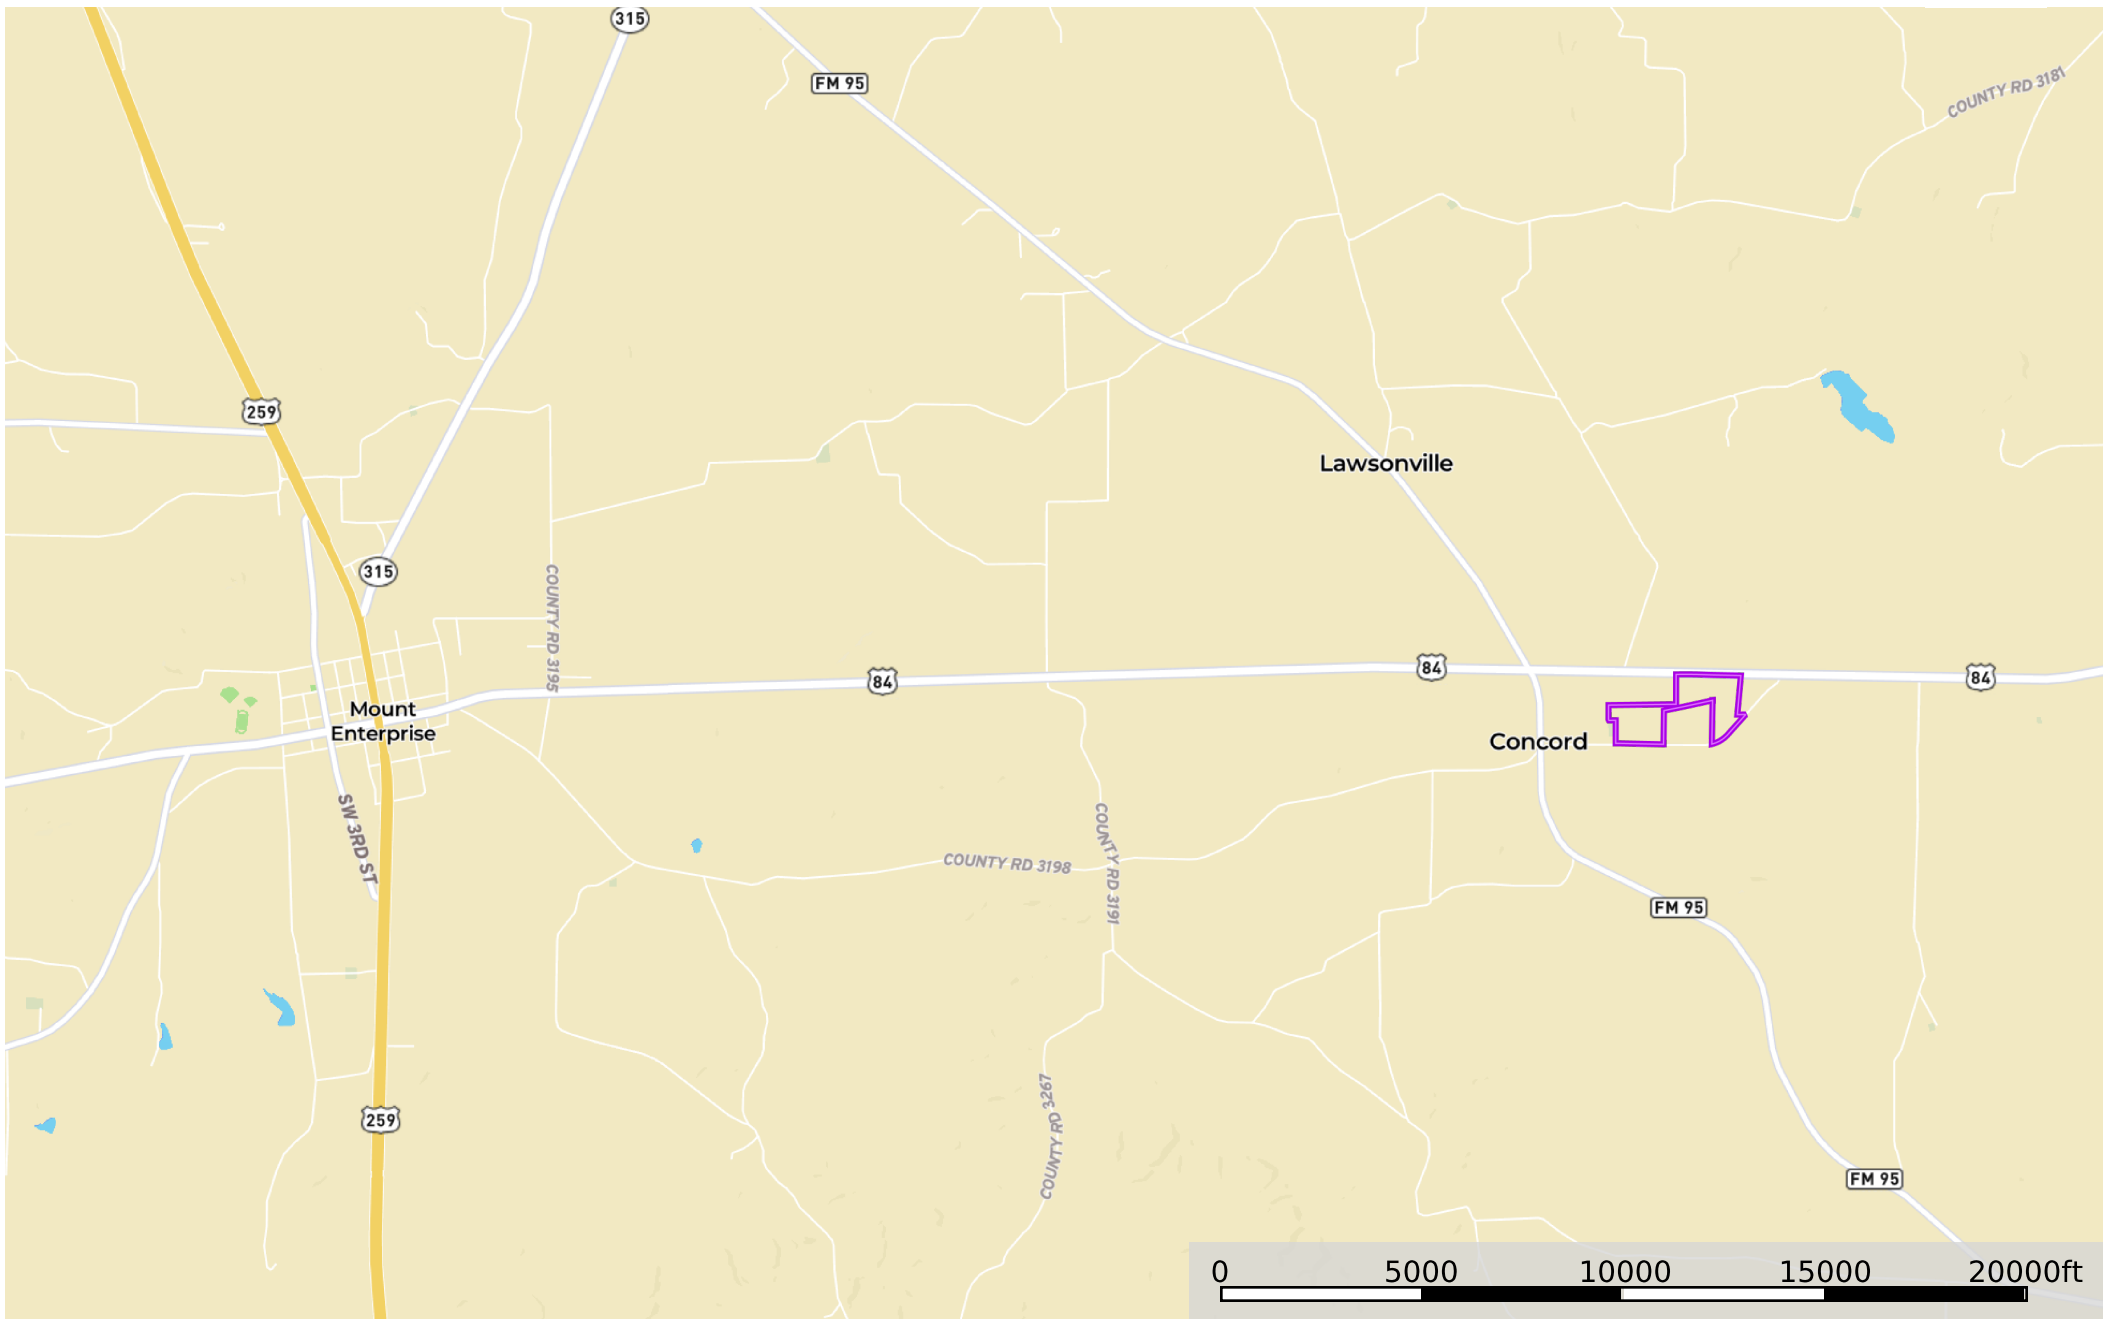

# TDB Hwy 84, MtEnterprise, TX

Rusk County, Texas, 64 AC +/-

 Boundary