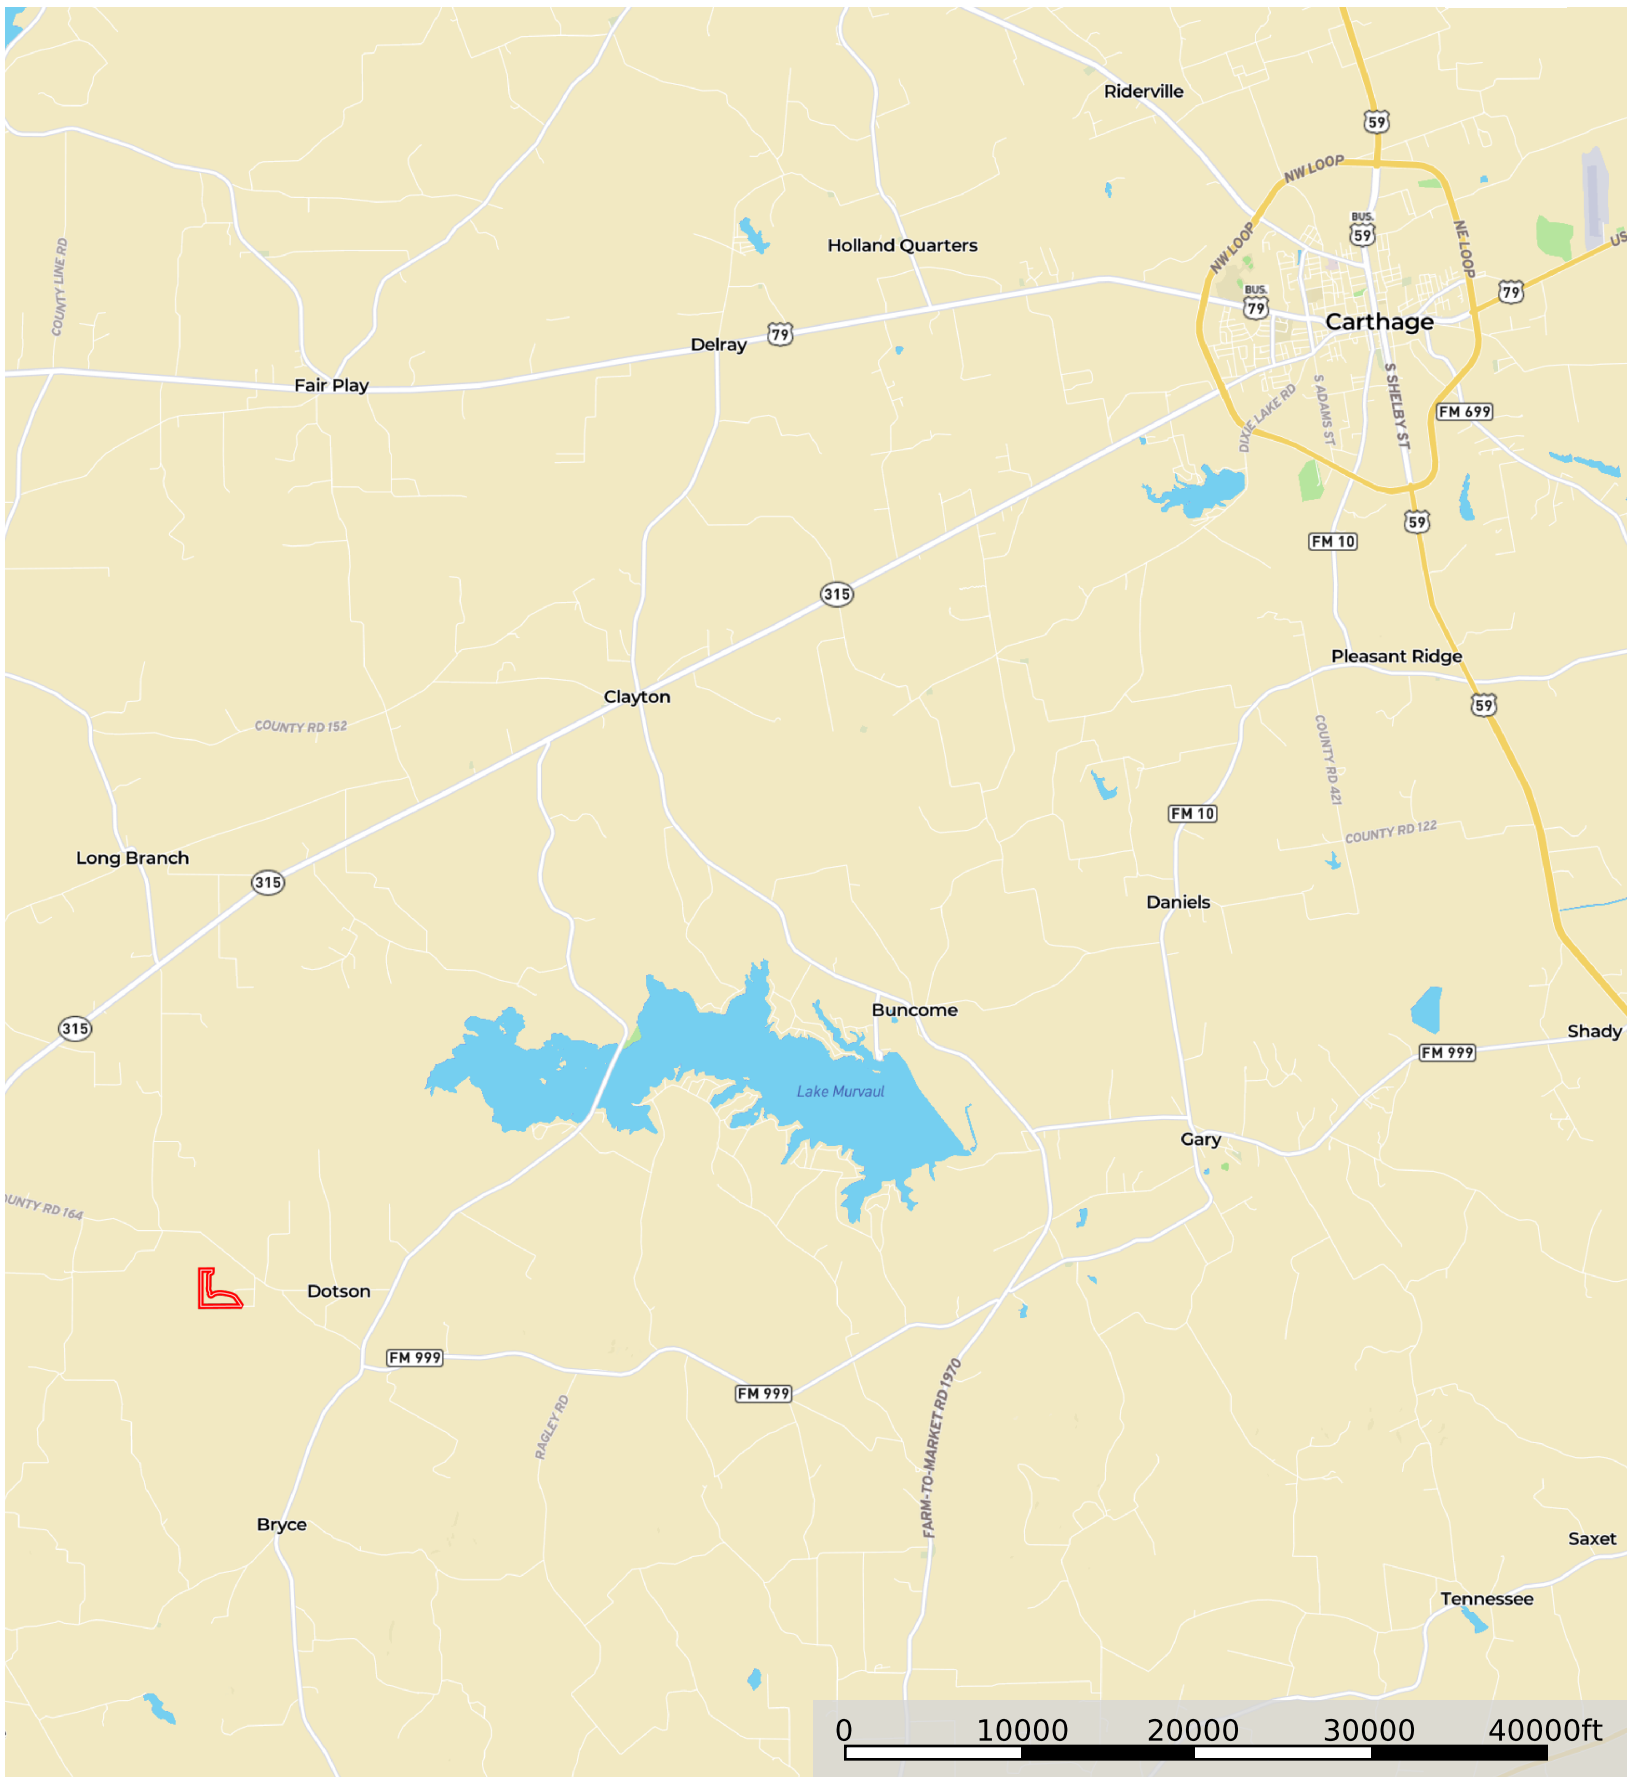

TBD CR 168, Longbranch, TX

Panola County, Texas, 48 AC +/-

Boundary

The information contained herein was obtained from sources deemed to be reliable. Land id™ Services makes no warranties or guarantees as to the completeness or accuracy thereof.