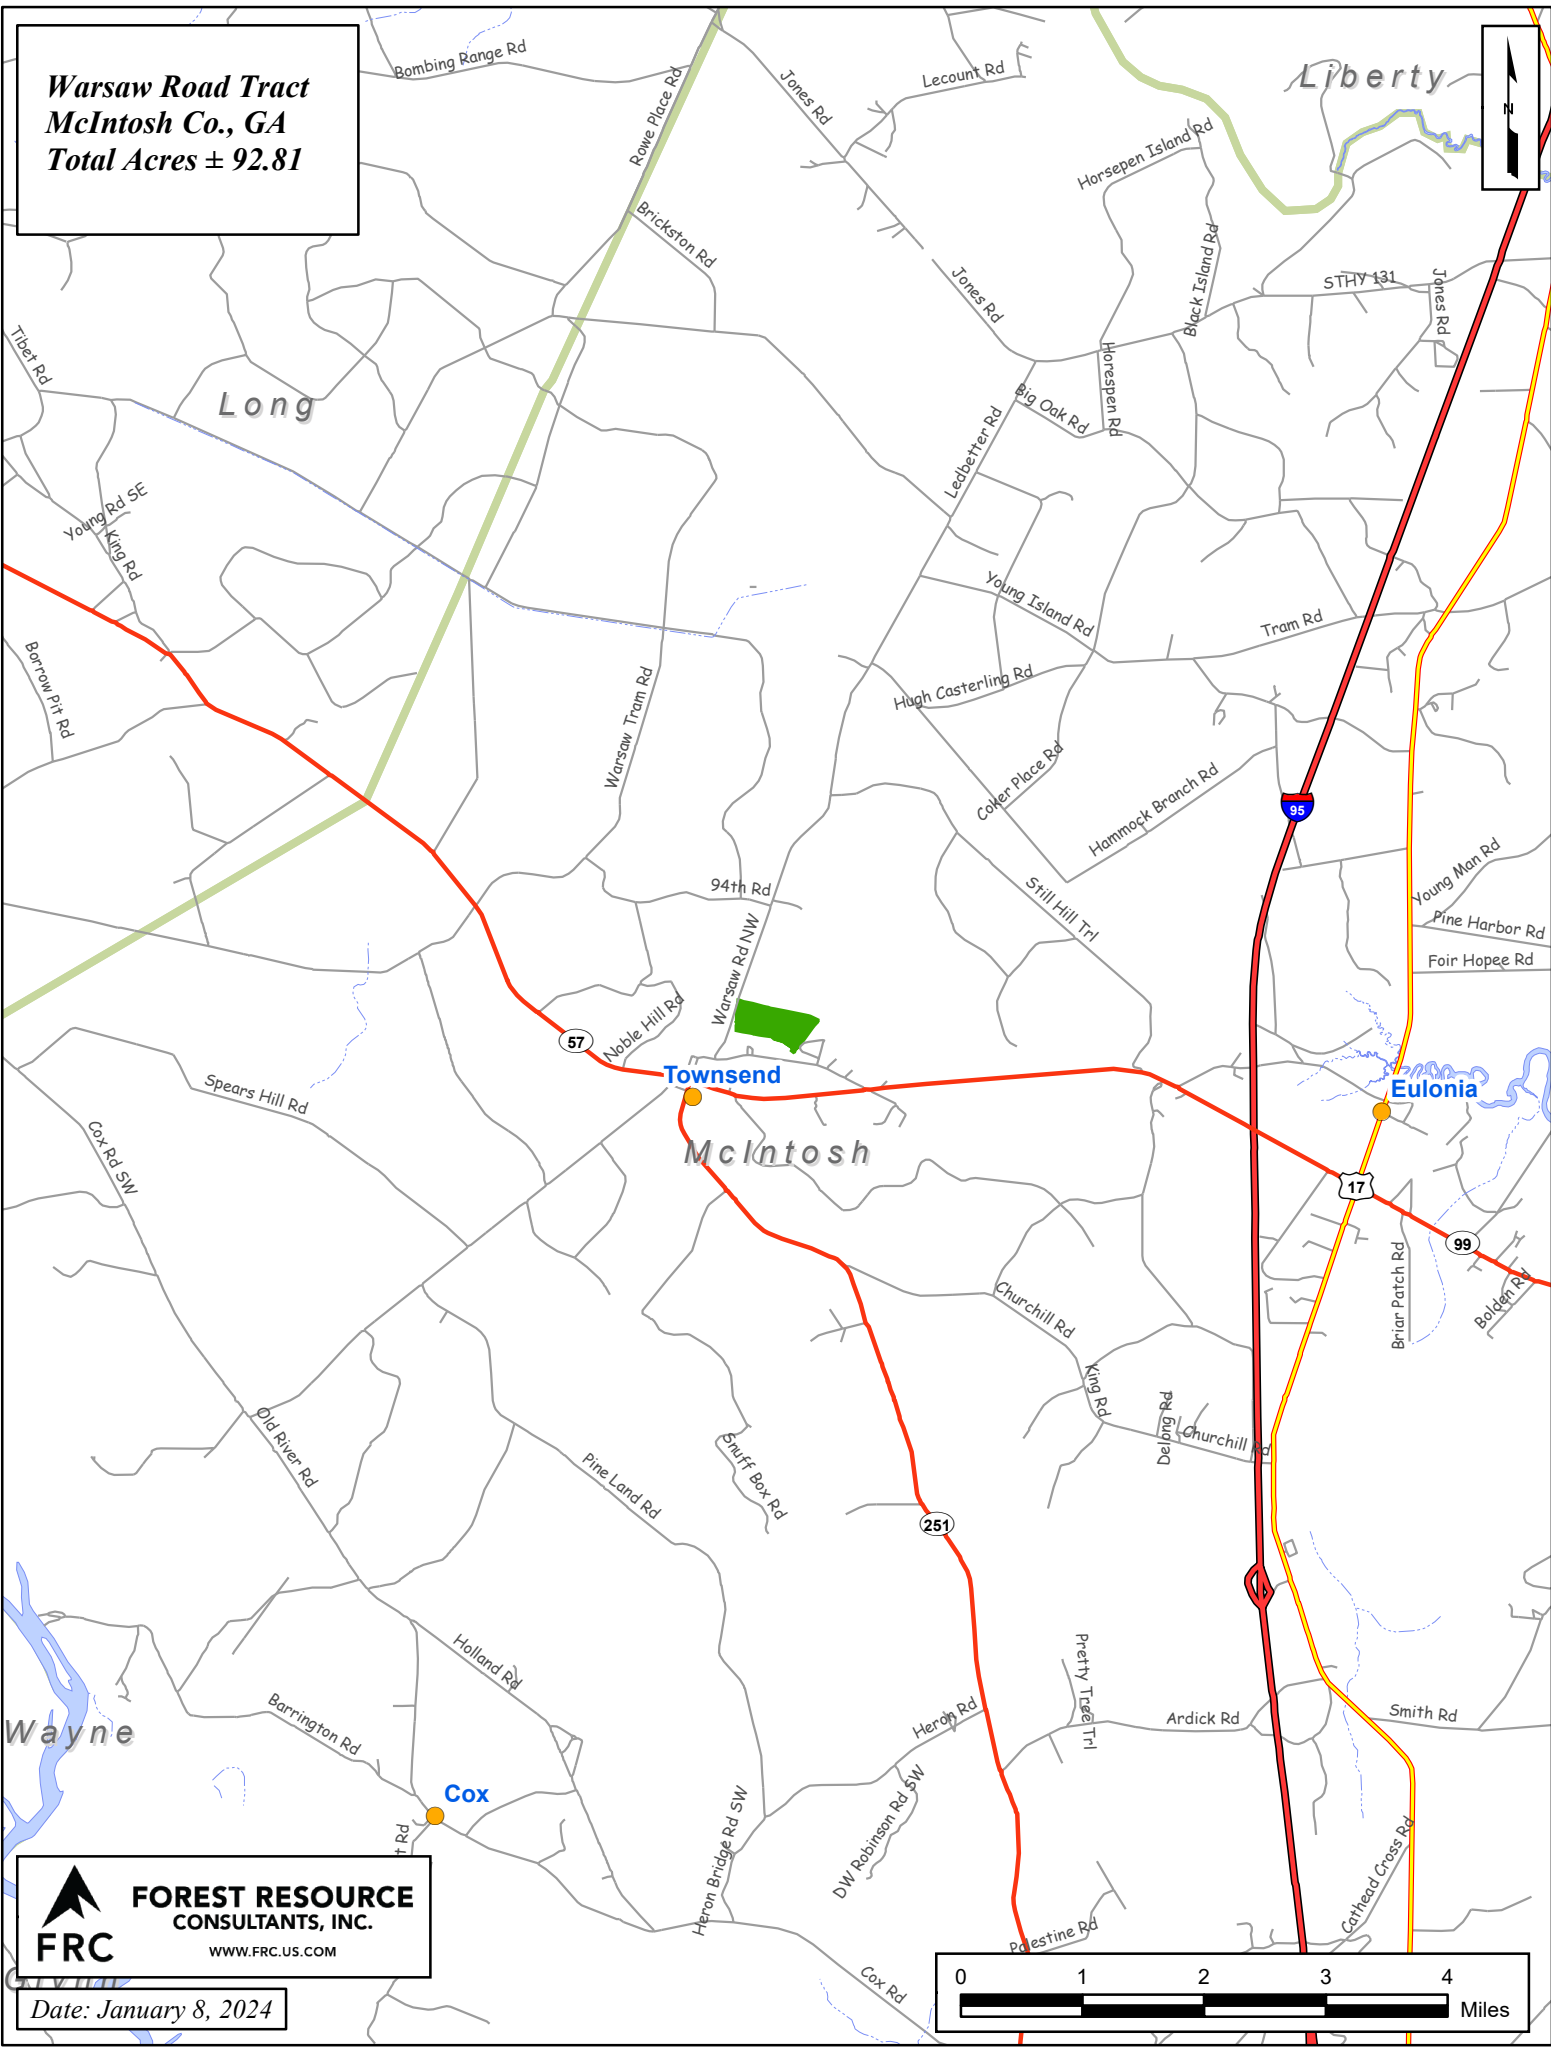

**Warsaw Road Tract**  
**McIntosh Co., GA**  
**Total Acres ± 92.81**

 **FOREST RESOURCE CONSULTANTS, INC.**  
WWW.FRC.US.COM

Date: January 8, 2024