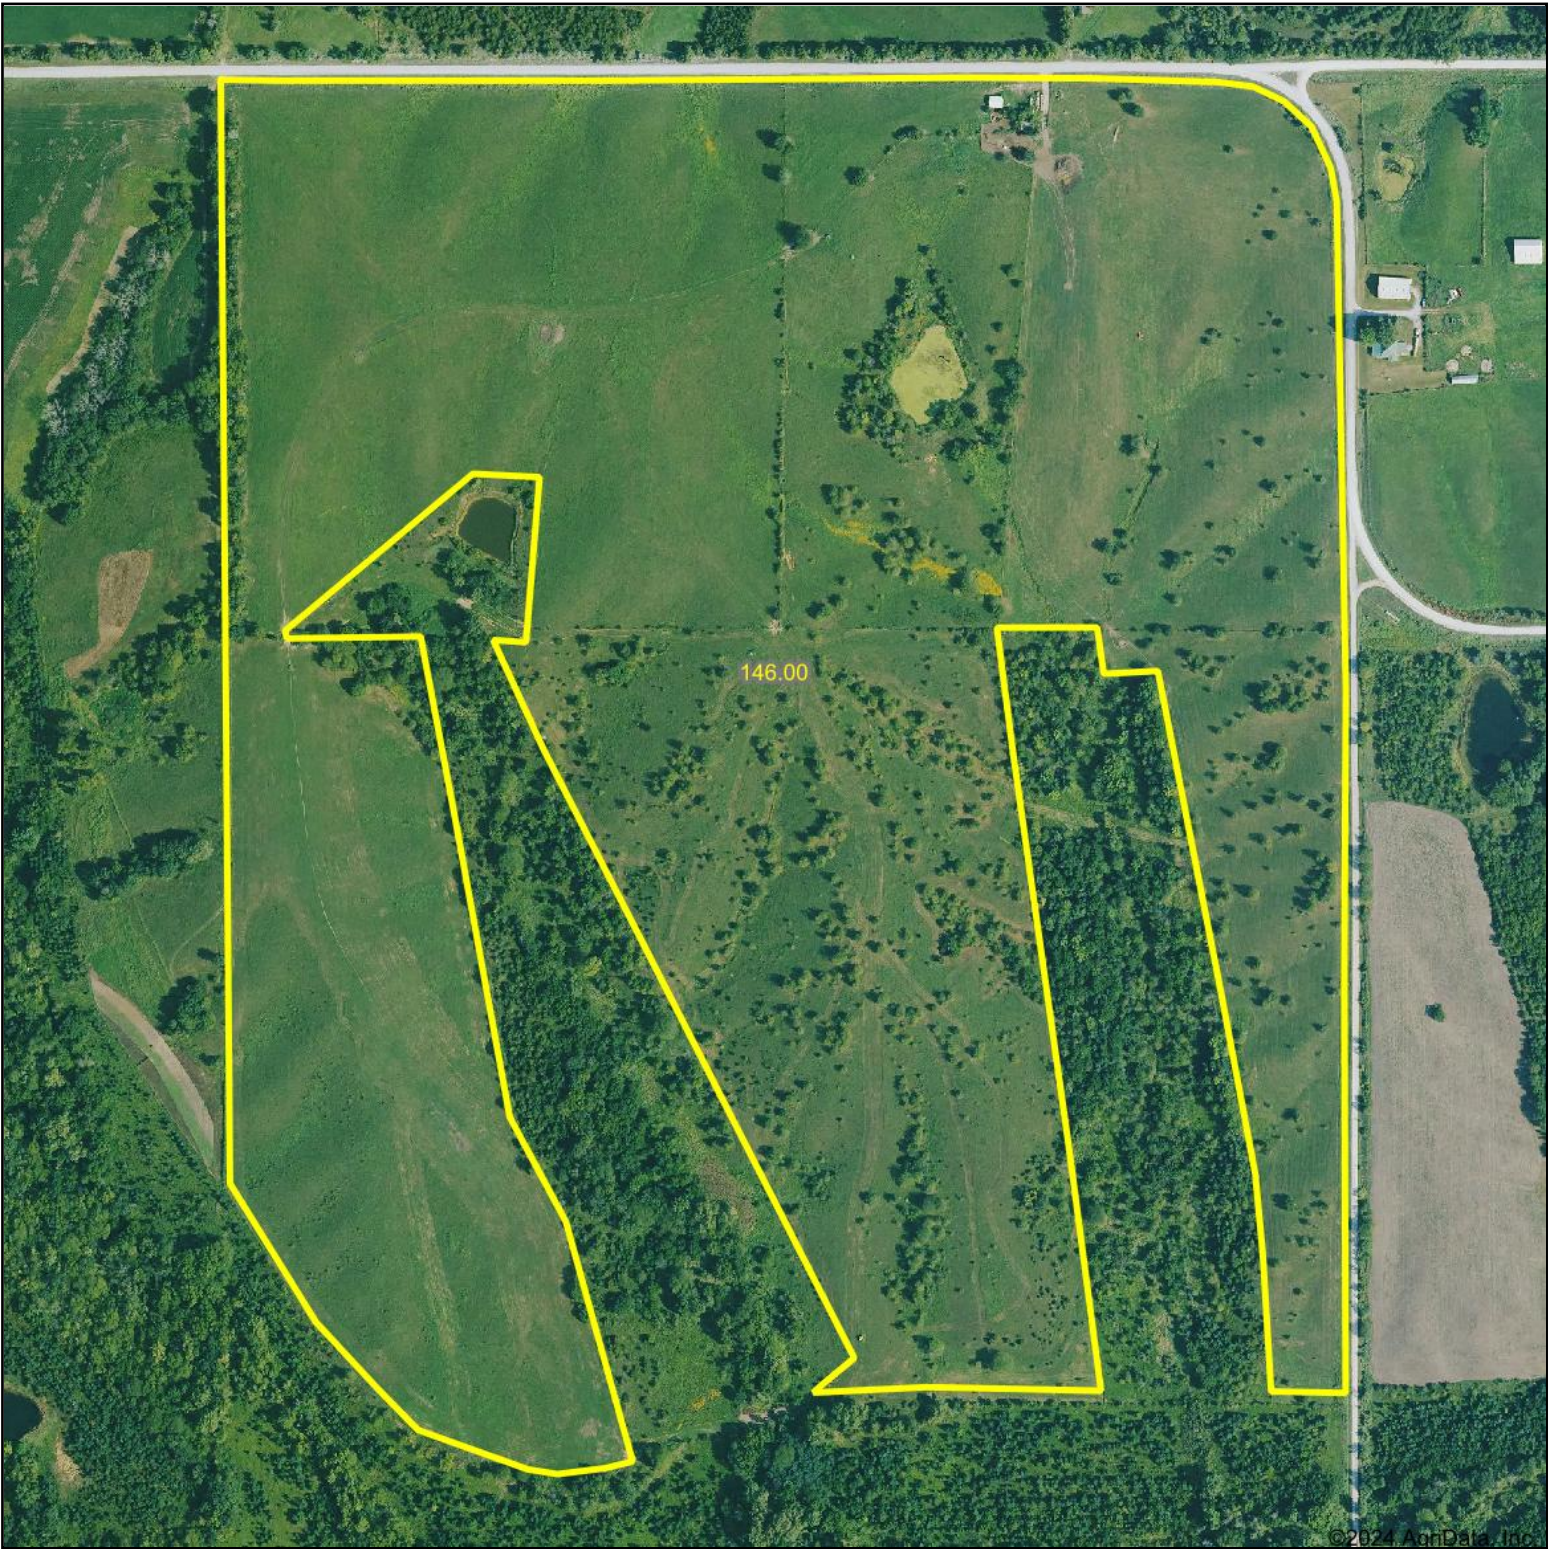

Aerial Map

©2024 AgriData, Inc.

MIDWEST
LEGACY
Land & Farm Sales

Maps Provided By:

© AgriData, Inc. 2023

www.AgriDataInc.com

Boundary Center: 40° 37' 48.51, -92° 47' 27.18

2-67N-17W
Appanoose County
Iowa

0ft 513ft 1026ft

8/14/2024