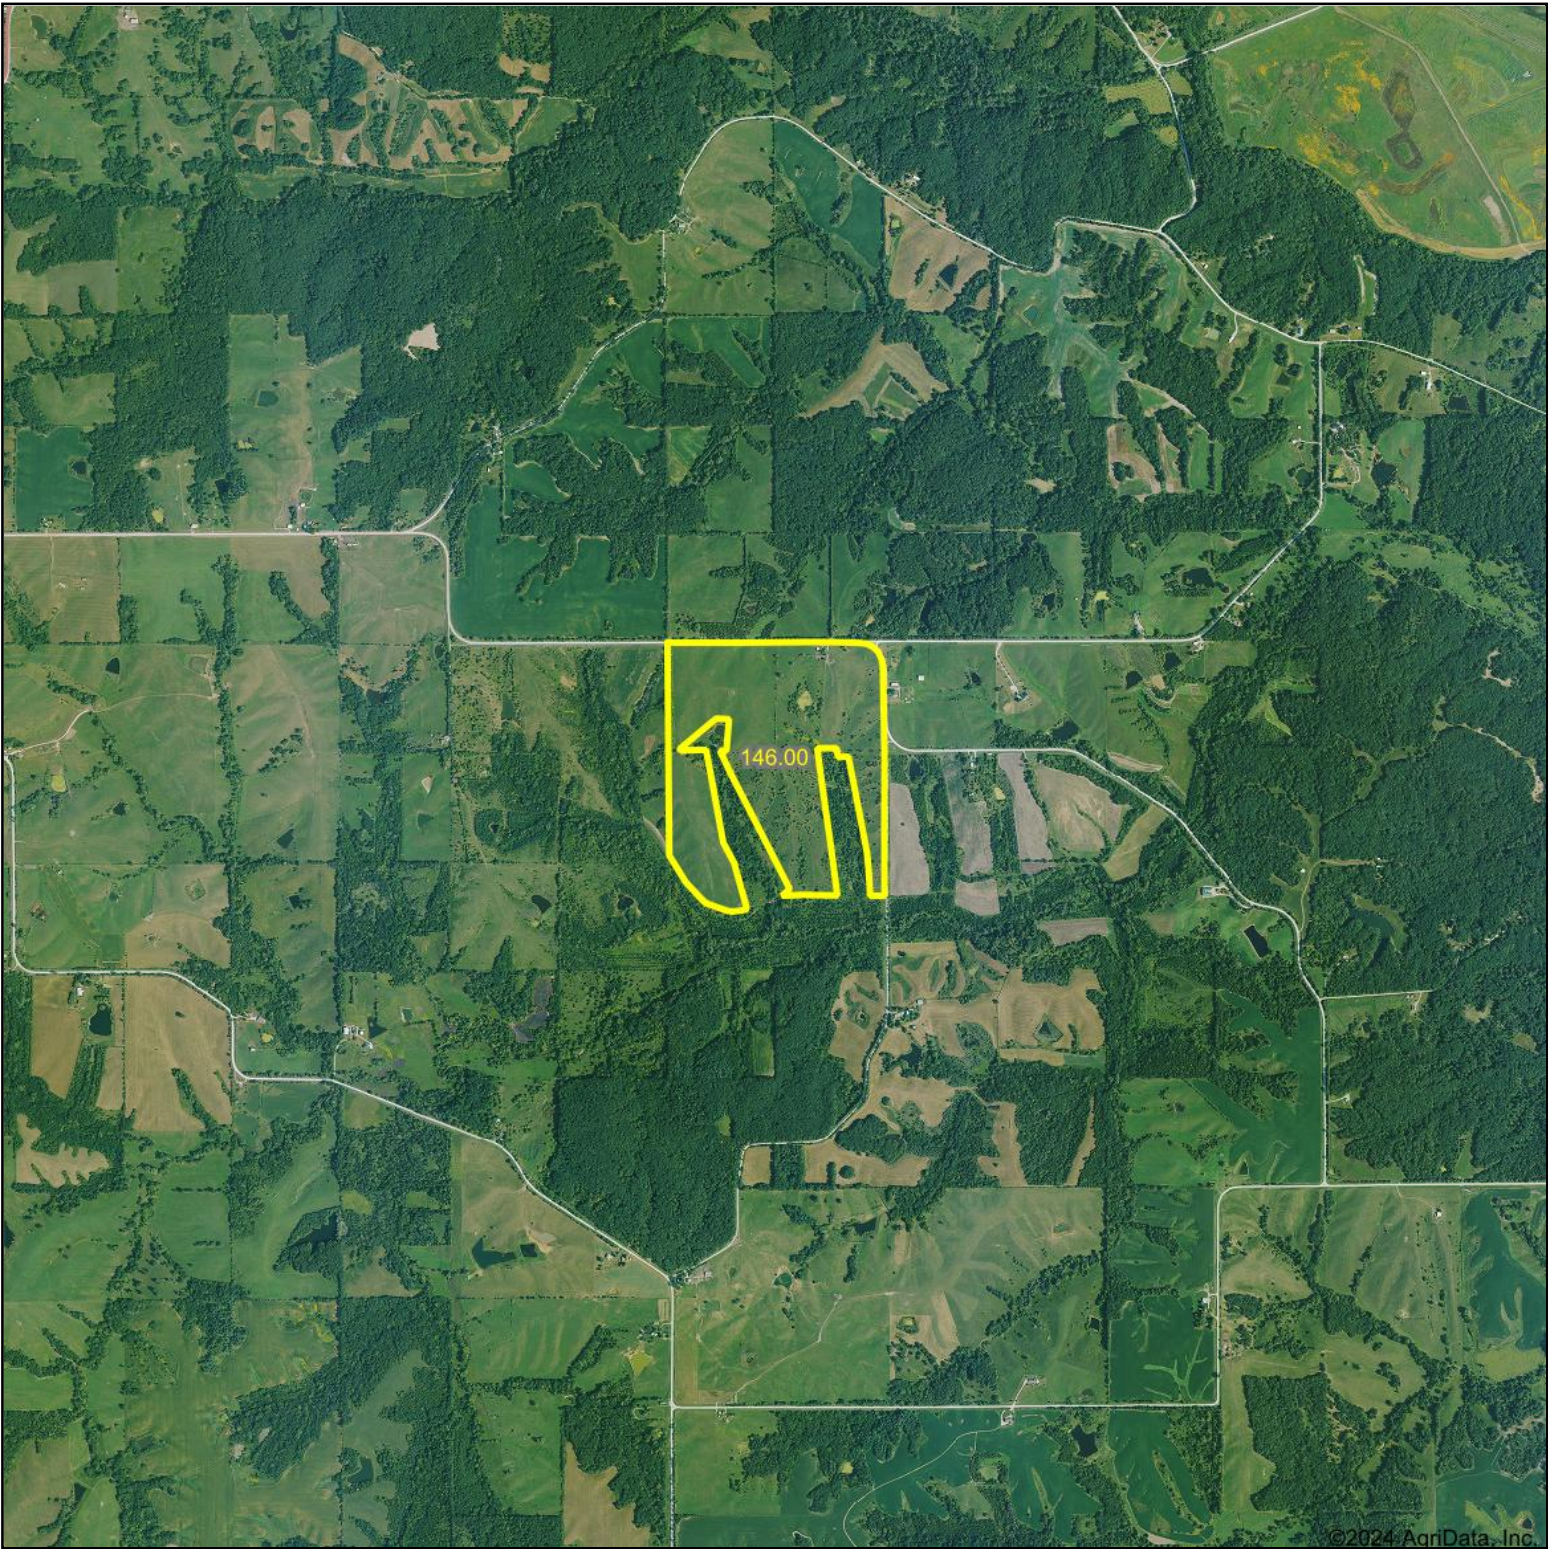

Aerial Map

©2024 AgriData, Inc.

MIDWEST
LEGACY
Land & Farm Sales

Maps Provided By:

© AgriData, Inc. 2023

www.AgriDataInc.com

Boundary Center: 40° 37' 48.51, -92° 47' 27.18

2-67N-17W
Appanoose County
Iowa

8/14/2024