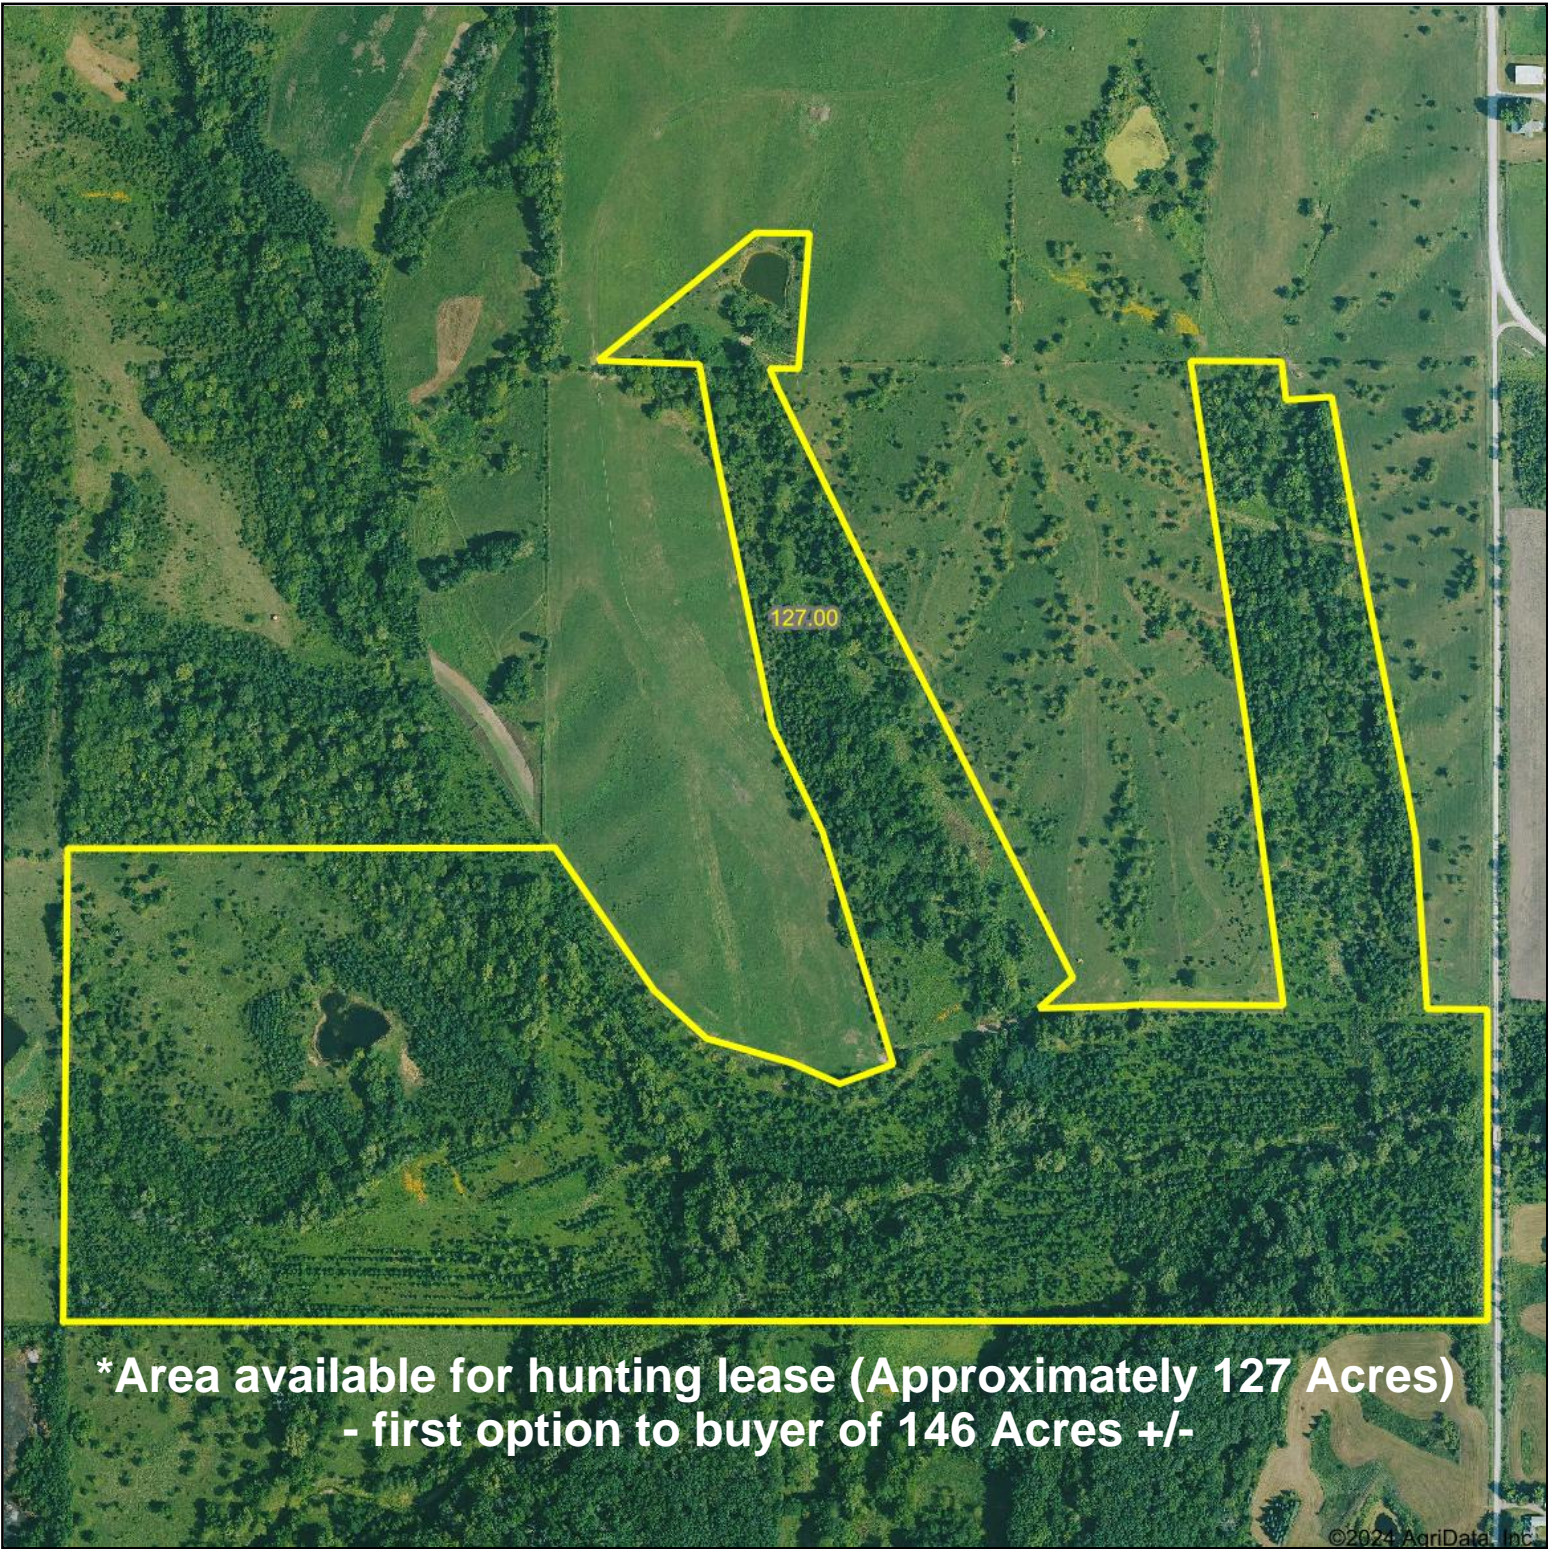

# Aerial Map

**\*Area available for hunting lease (Approximately 127 Acres)  
- first option to buyer of 146 Acres +/-**

©2024 AgriData, Inc.

**MIDWEST  
LEGACY**  
Land & Farm Sales

Maps Provided By:

© AgriData, Inc. 2023 www.AgriDataInc.com

Boundary Center: 40° 37' 40.56, -92° 47' 35.83

**3-67N-17W**  
**Appanoose County**  
**Iowa**

8/14/2024