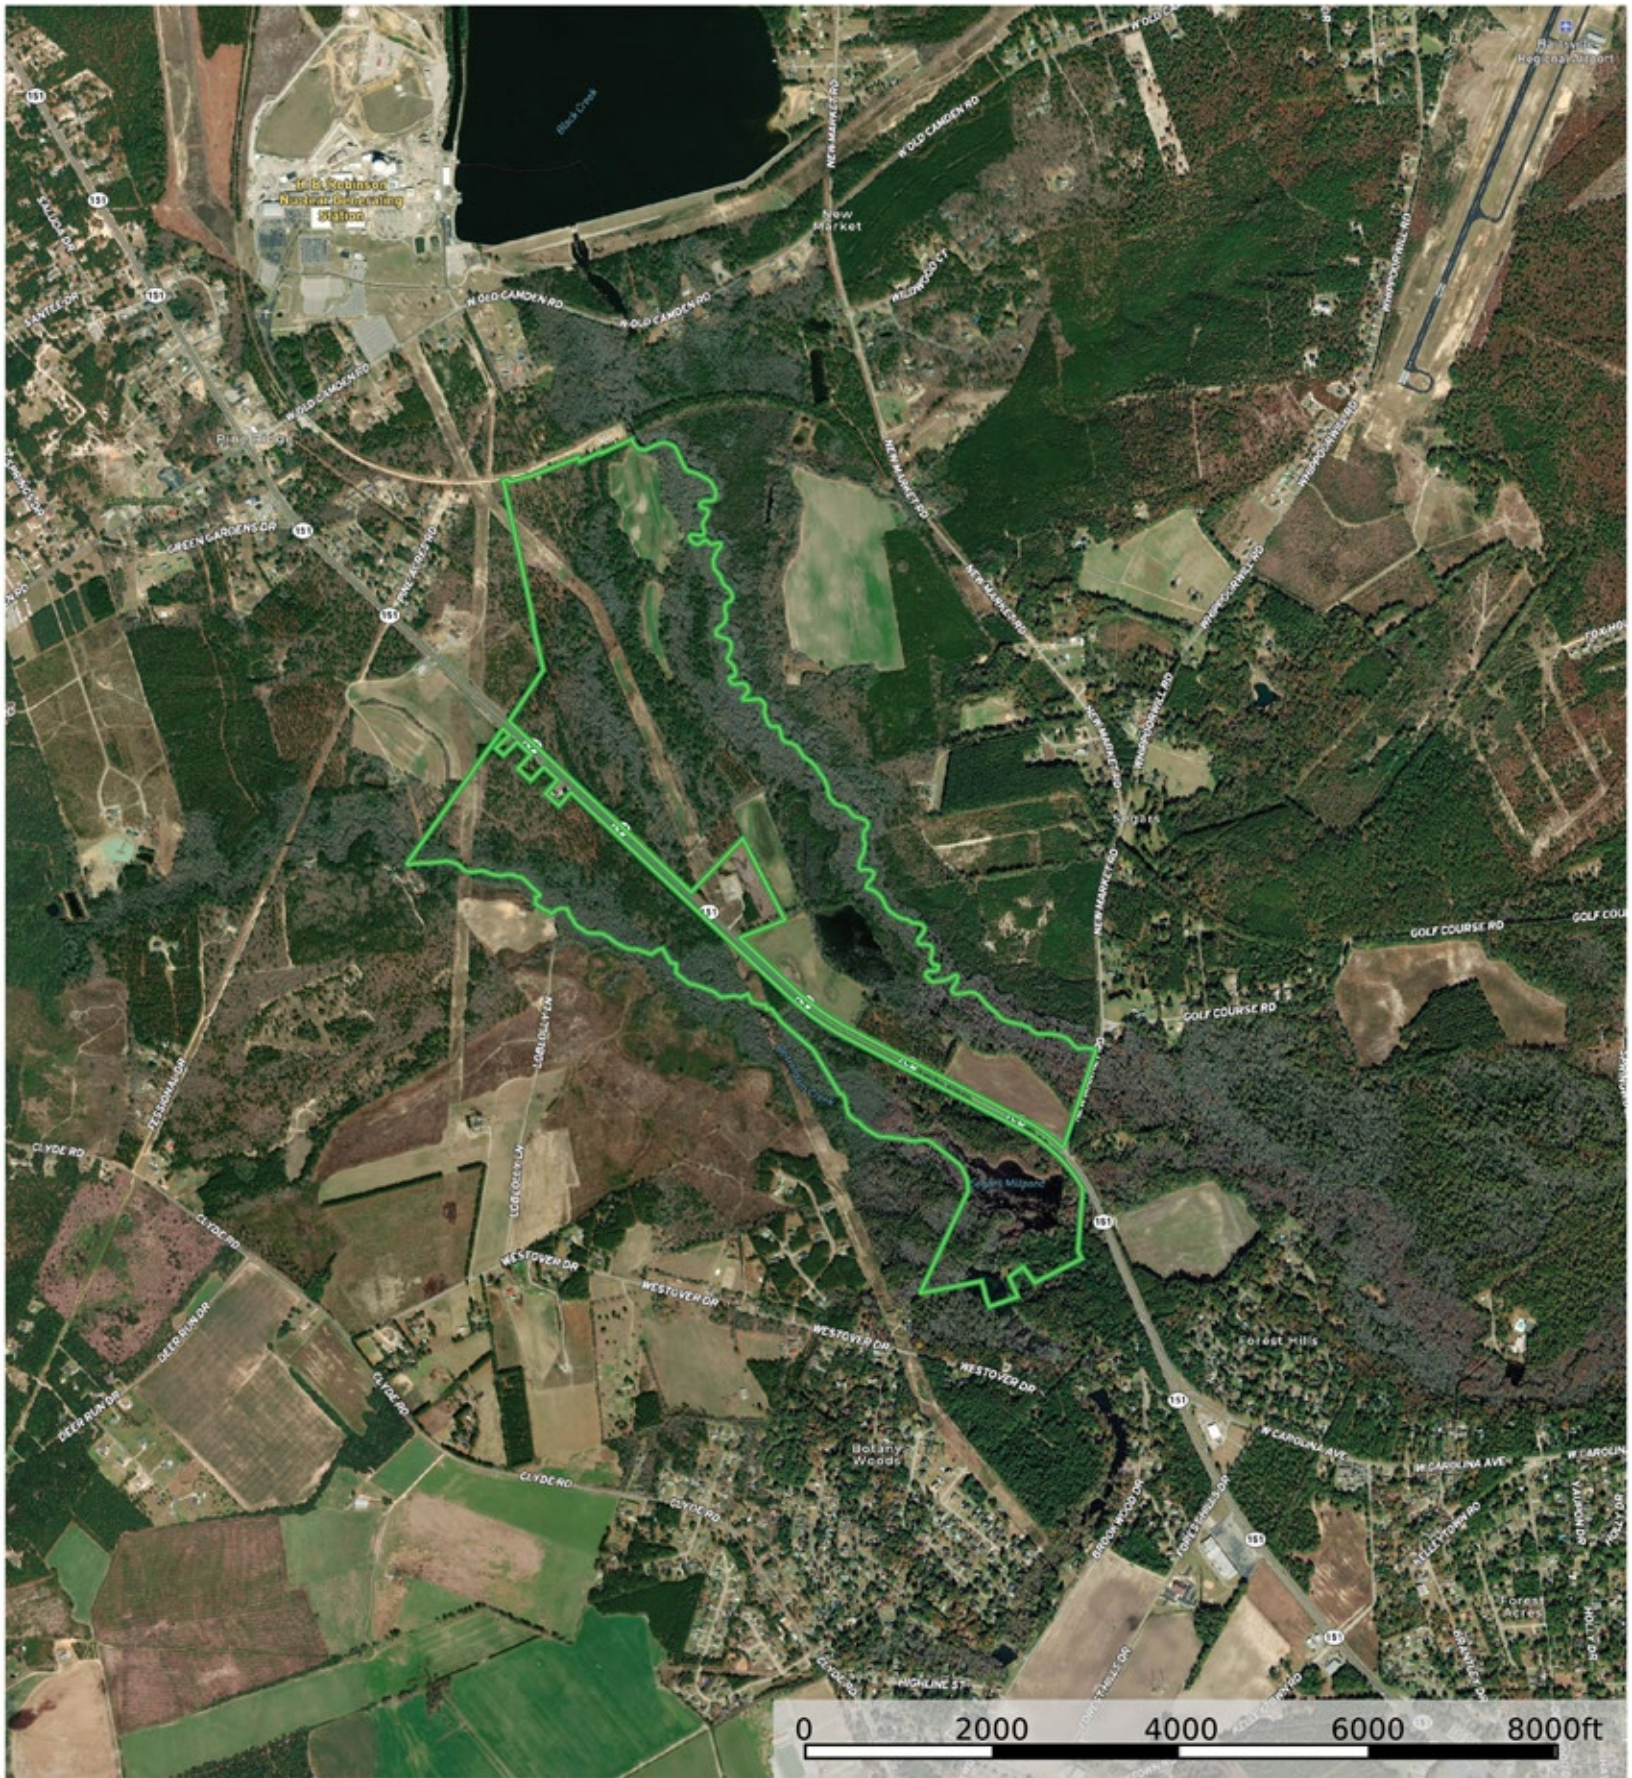

Black Creek Farm

Darlington County, South Carolina, 527.18 AC +/-

 Boundary