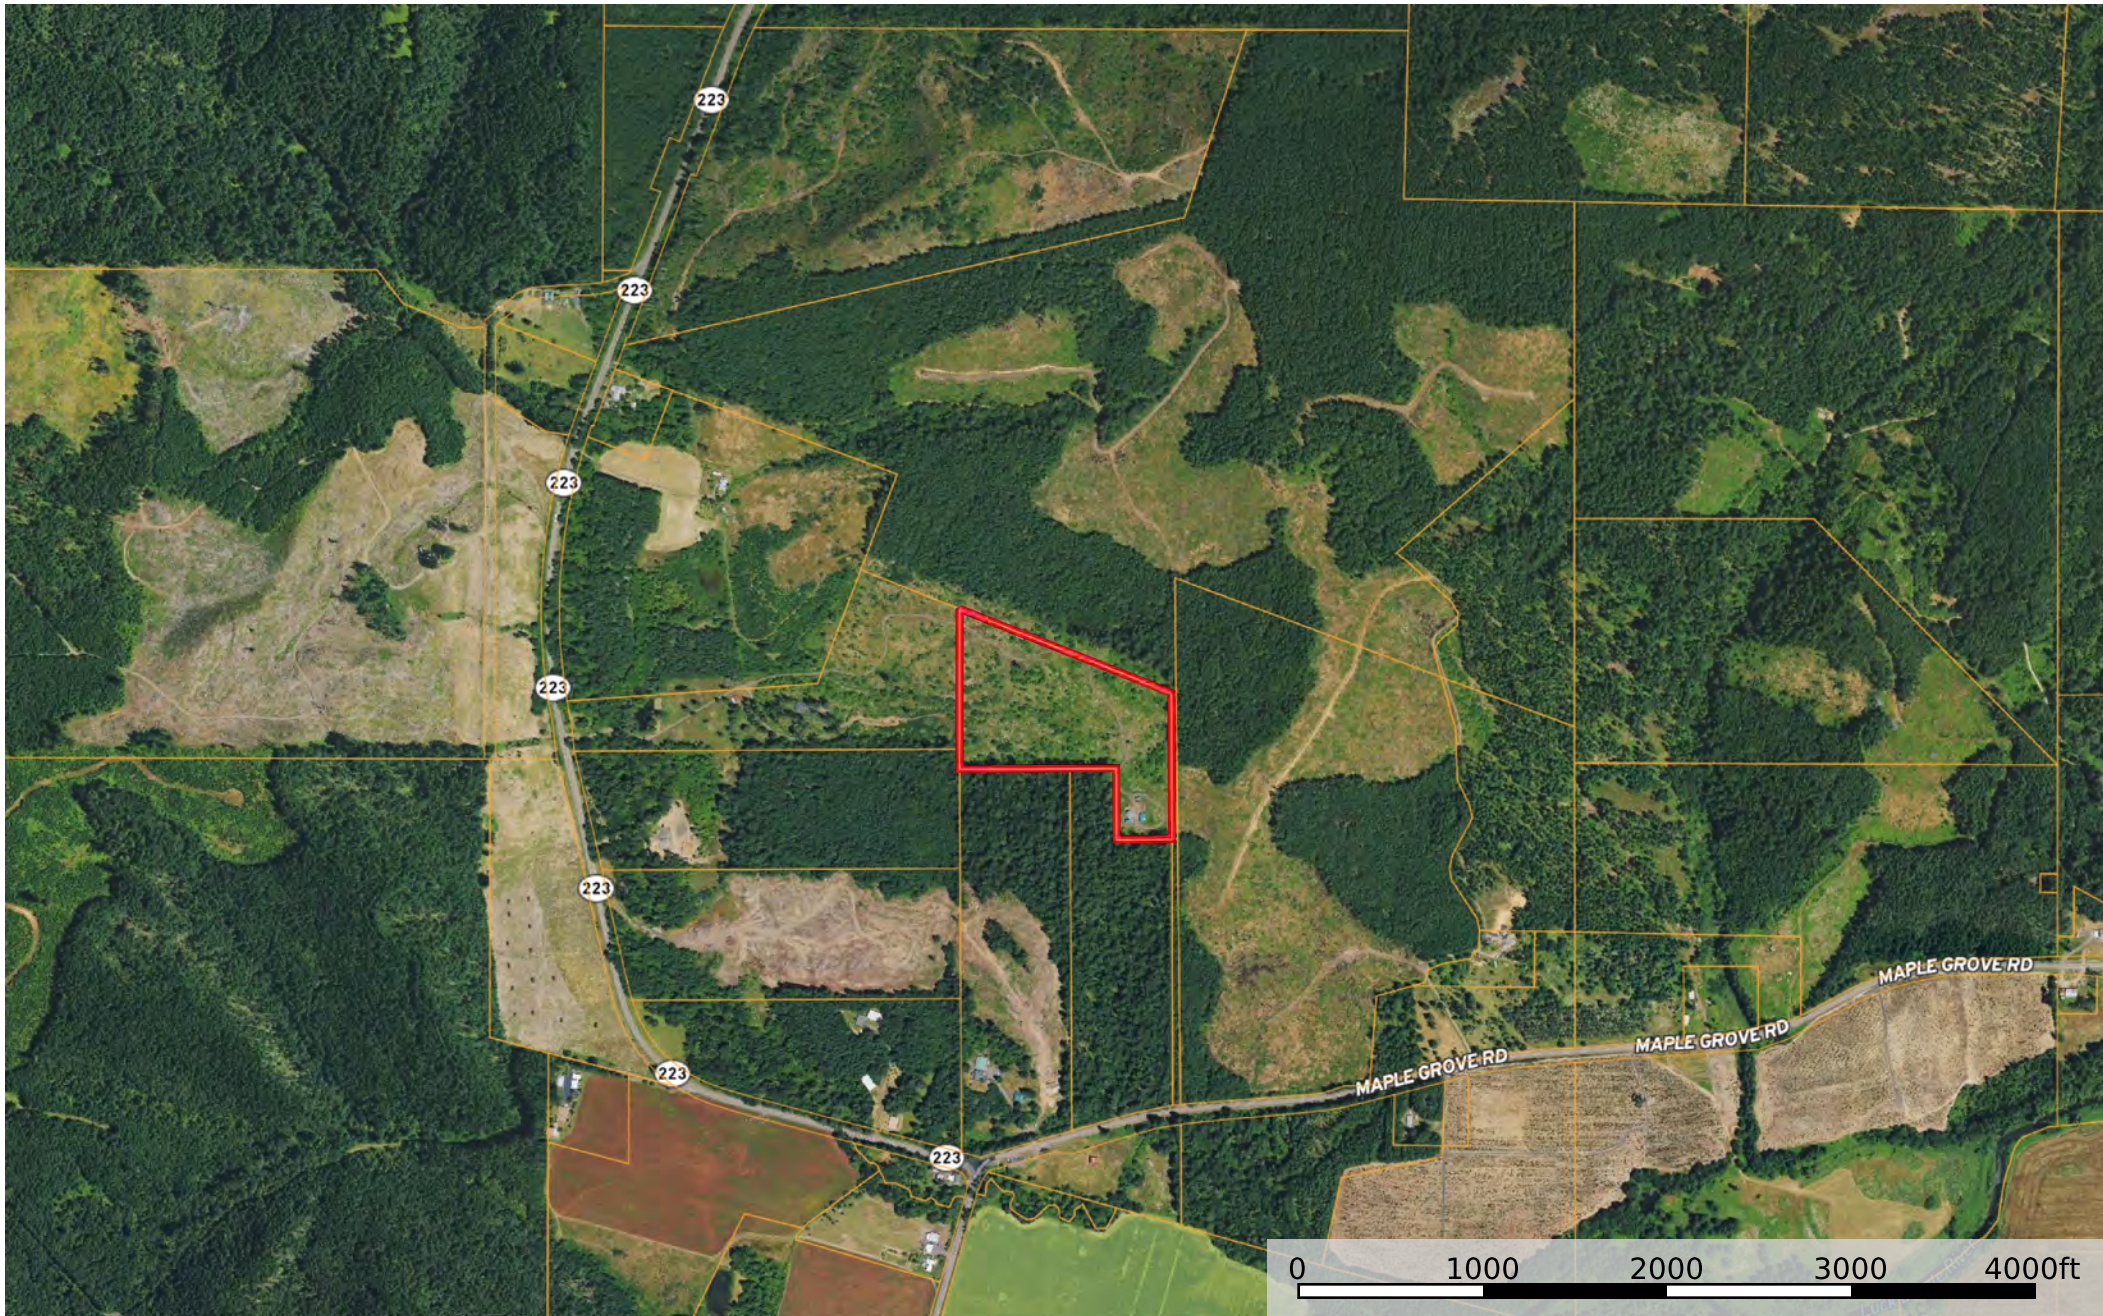

11400 S Kings Valley Hwy.
Monmouth, OR - 21.48 AC +/-

Google

 Boundary

11400 S Kings Valley Hwy.
Monmouth, OR - 21.48 AC +/-

 Boundary

11400 S Kings Valley Hwy.
Monmouth, OR - 21.48 AC +/-

 Boundary

ODF FPA STREAMS MAP

2 Small Seasonal Non-Fish Streams