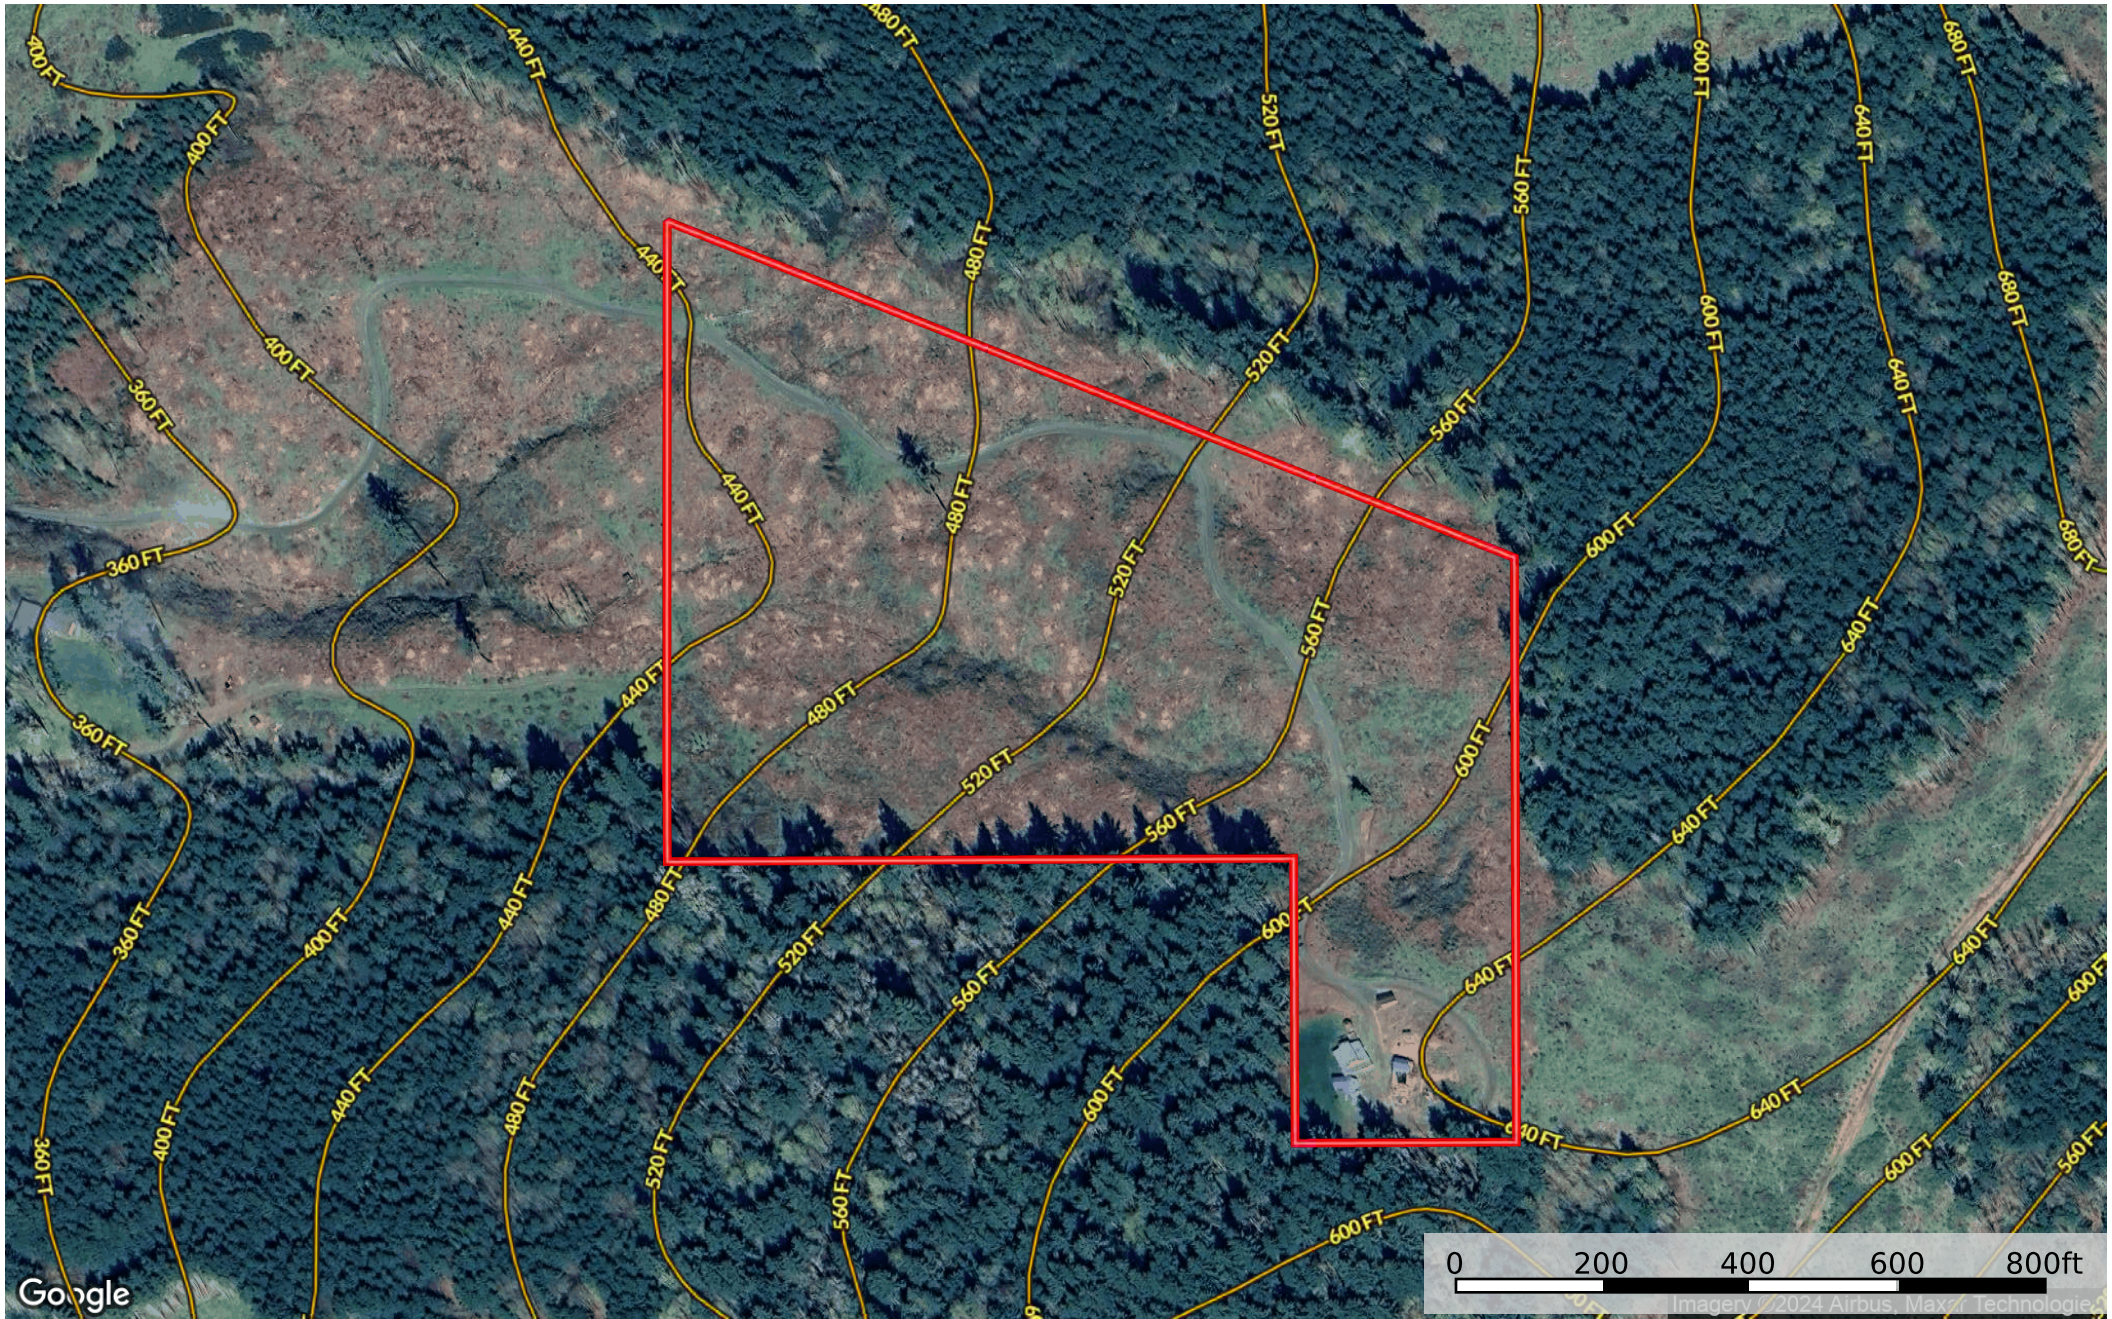

11400 S Kings Valley Hwy.
Monmouth, OR - 21.48 AC +/-

Google

 Boundary

11400 S Kings Valley Hwy.
Monmouth, OR - 21.48 AC +/-

 Boundary

11400 S Kings Valley Hwy.
Monmouth, OR - 21.48 AC +/-

 Boundary

ODF FPA STREAMS MAP

2 Small Seasonal Non-Fish Streams