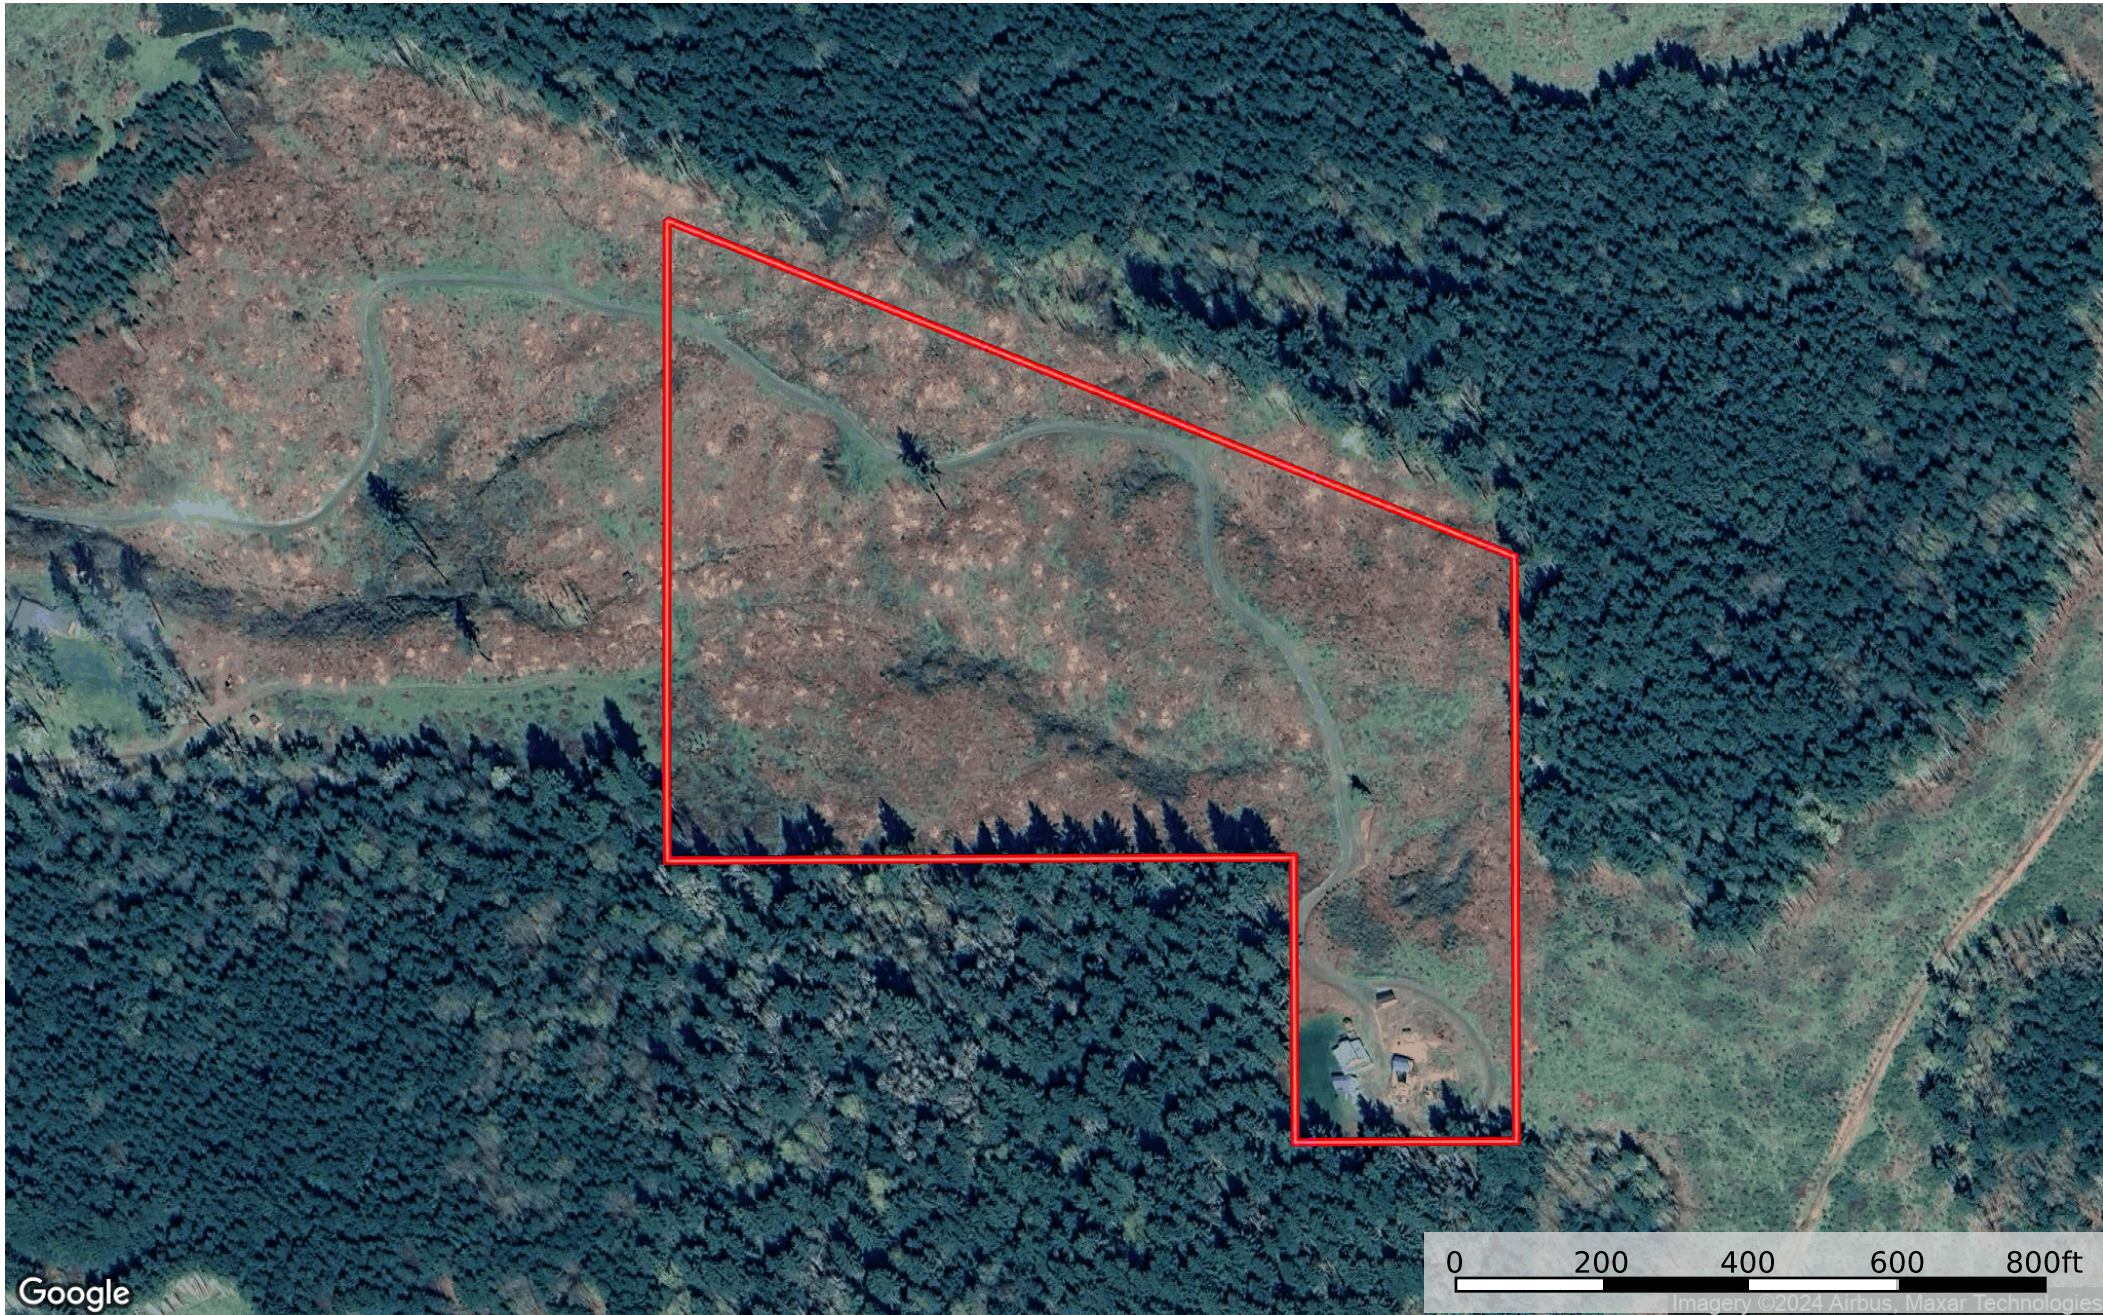

11400 S Kings Valley Hwy.
Monmouth, OR - 21.48 AC +/-

Google

 Boundary

11400 S Kings Valley Hwy.
Monmouth, OR - 21.48 AC +/-

 Boundary

11400 S Kings Valley Hwy.
Monmouth, OR - 21.48 AC +/-

 Boundary

ODF FPA STREAMS MAP

2 Small Seasonal Non-Fish Streams