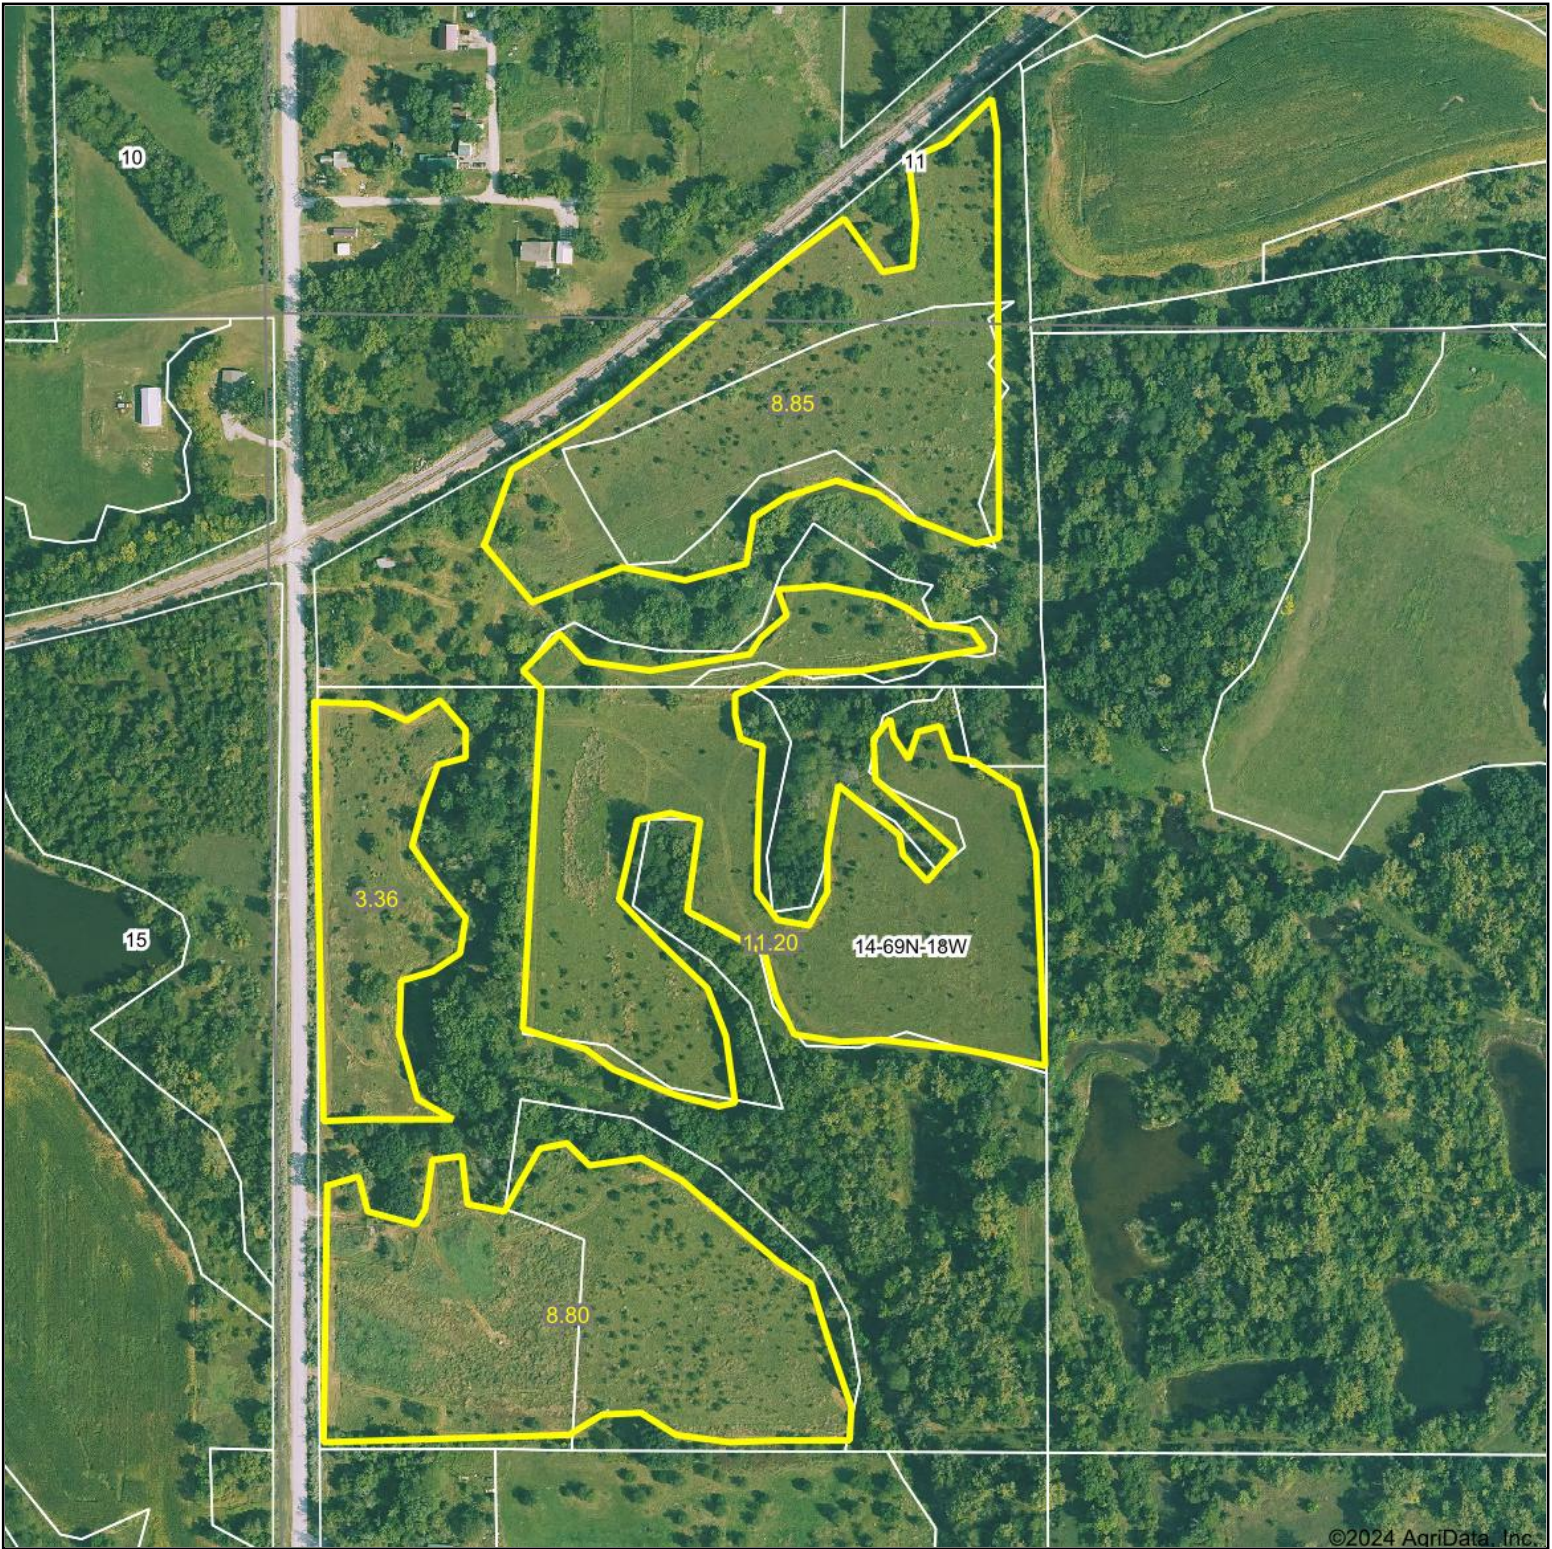

Aerial Map

©2024 AgriData, Inc.

Hawkeye Farm Mgmt & Real Estate

United Country Real Estate
22 N Main, Albia IA Phone: 641-932-7796
Email: hawkeye@iowas.com
On the web: www.uclowa.com
www.iowawhitetailfarms.com

Boundary Center: 40° 46' 52.19, -92° 54' 13.9

Maps Provided By:
surety
CUSTOMIZED ONLINE MAPPING
© AgriData, Inc. 2023 www.AgriDataInc.com

14-69N-18W
Appanoose County
Iowa

8/20/2024

Field borders provided by Farm Service Agency as of 5/21/2008.