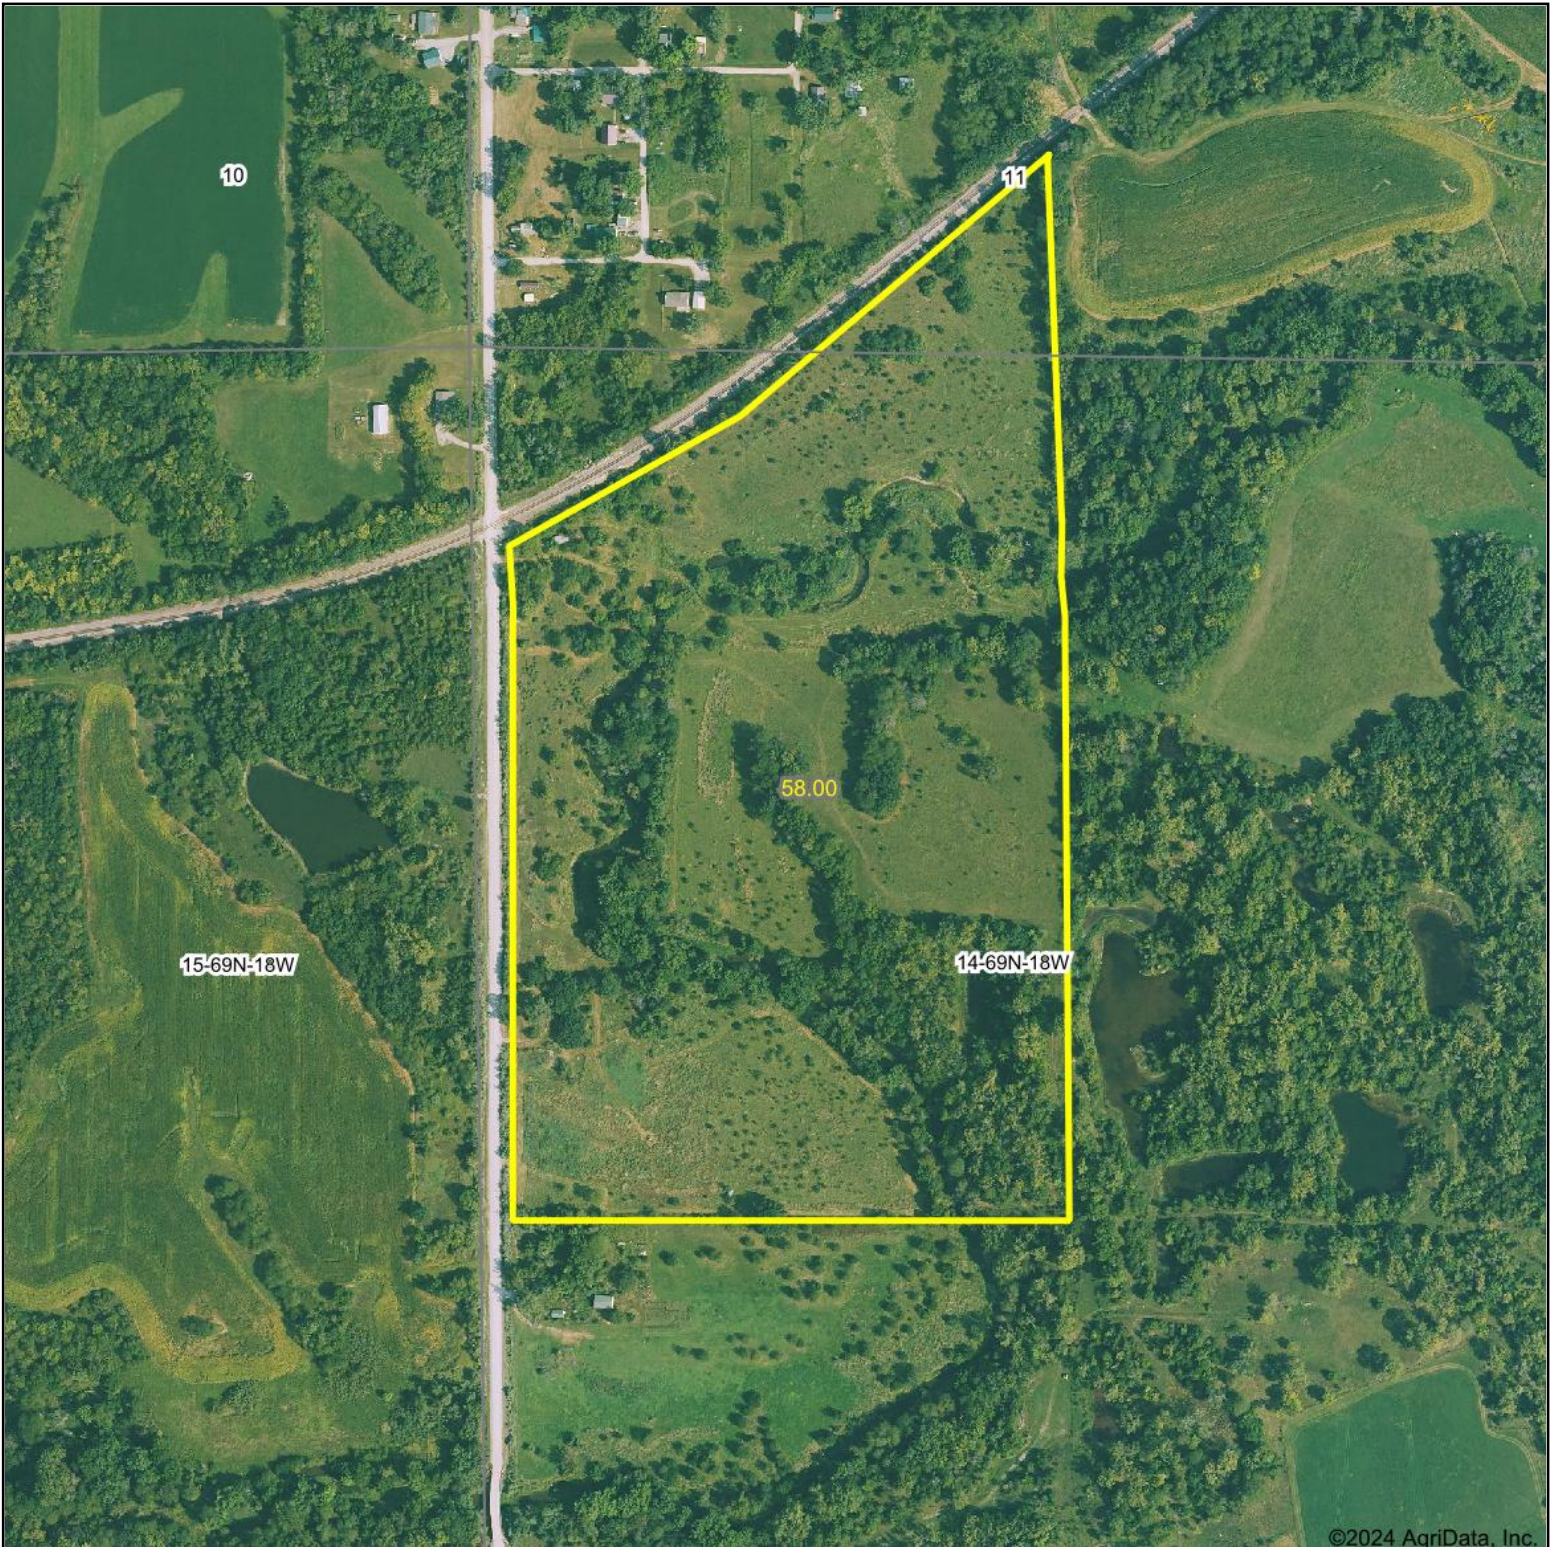

Aerial Map

Boundary Lines Are Approximate

©2024 AgriData, Inc.

Hawkeye Farm Mgmt & Real Estate

United Country
Real Estate
22 N Main, Albia IA Phone: 641-932-7796
Email: hawkeye@uclowa.com
On the web: www.uclowa.com;
www.iowawhitetailfarms.com

Boundary Center: 40° 46' 52.45, -92° 54' 13.88

Maps Provided By:
surety
CUSTOMIZED ONLINE MAPPING
© AgriData, Inc. 2023 www.AgriDataInc.com

14-69N-18W
Appanoose County
Iowa

8/13/2024