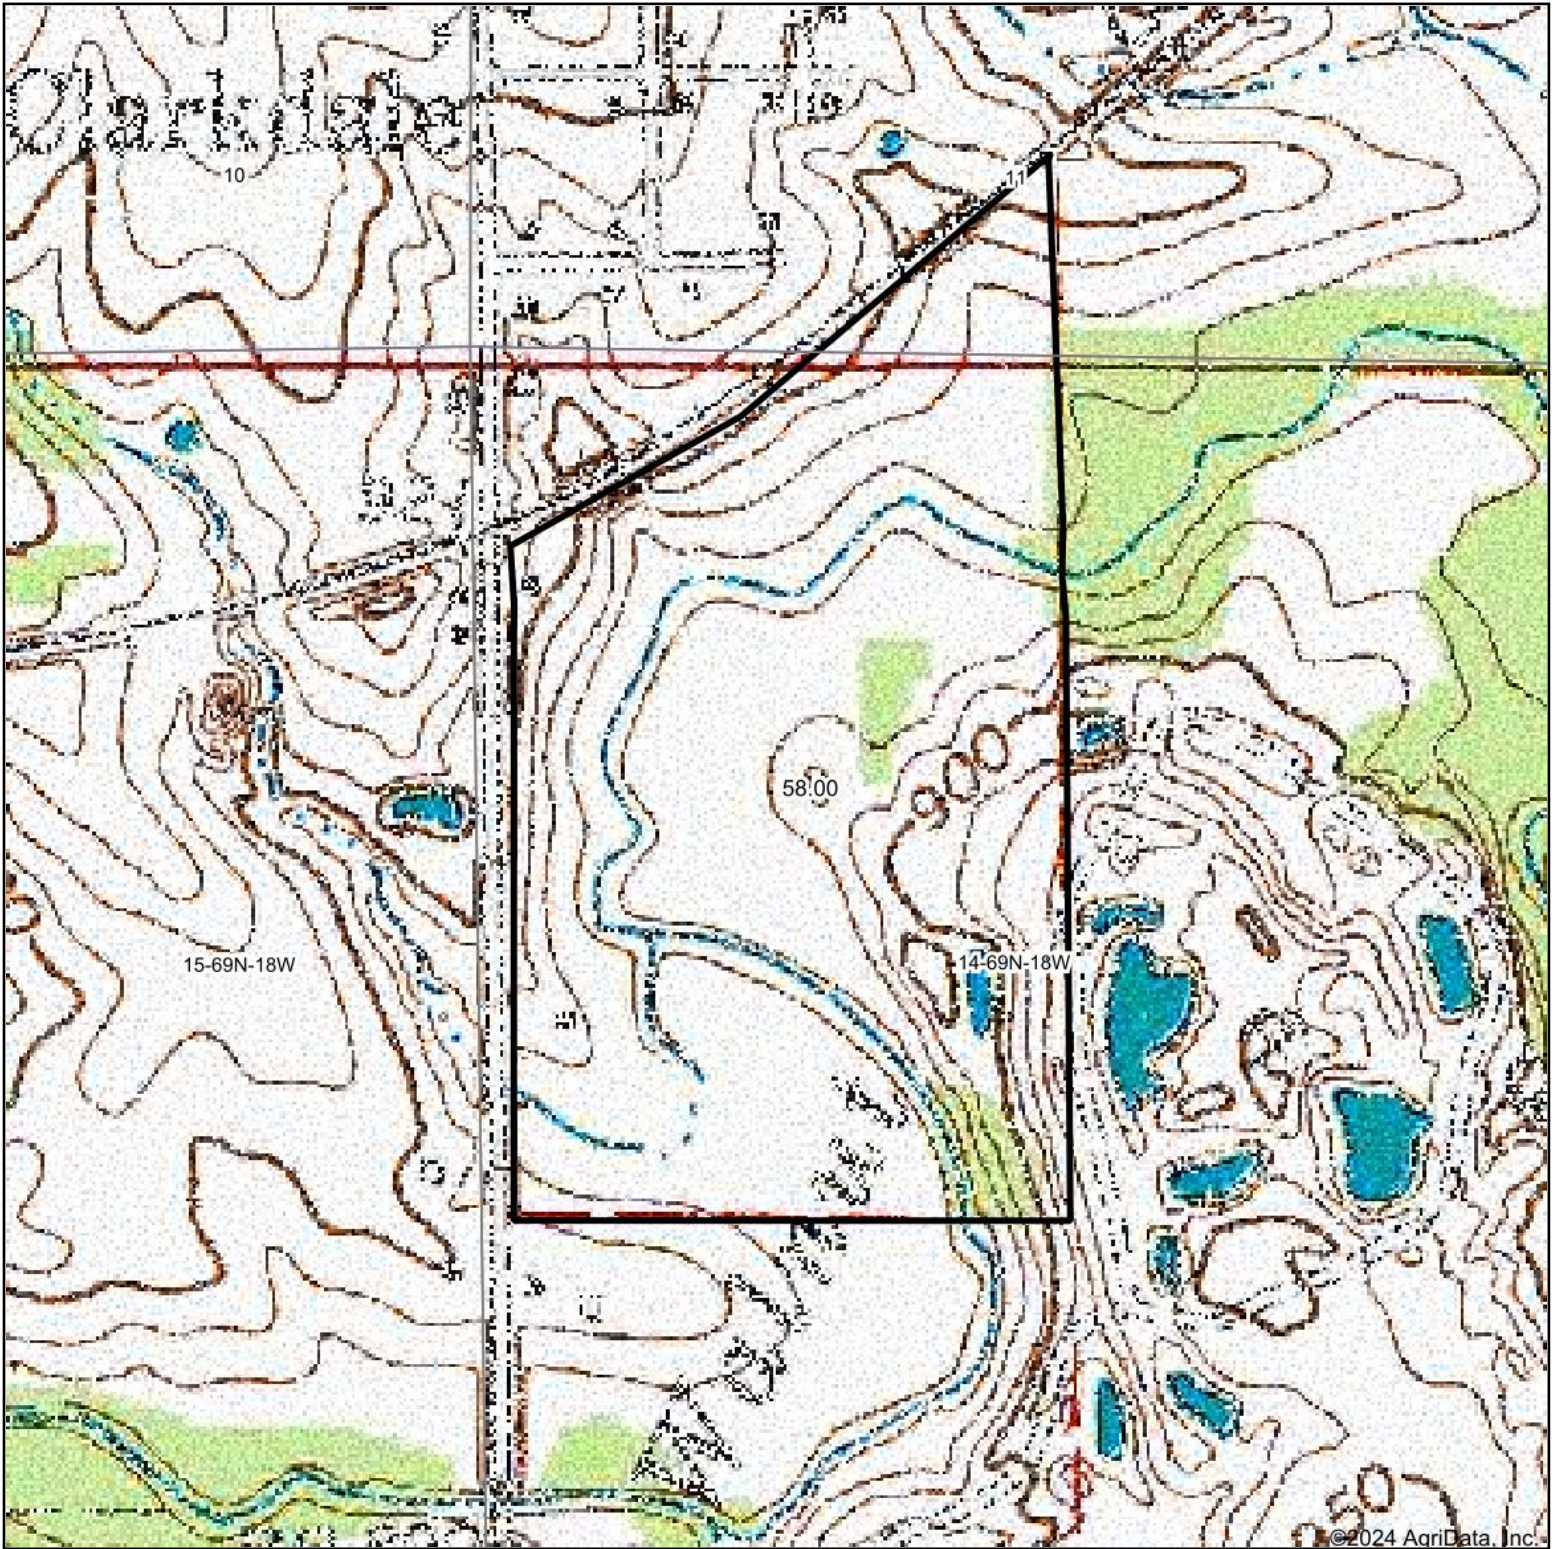

Topography Map

Boundary Lines Are Approximate

©2024 AgriData, Inc.

Hawkeye Farm Mgmt & Real Estate

Map Center: 40° 46' 50.44, -92° 54' 14.31

14-69N-18W
Appanoose County
Iowa

8/13/2024

Maps Provided By:

© AgriData, Inc. 2023 www.AgrIDataInc.com