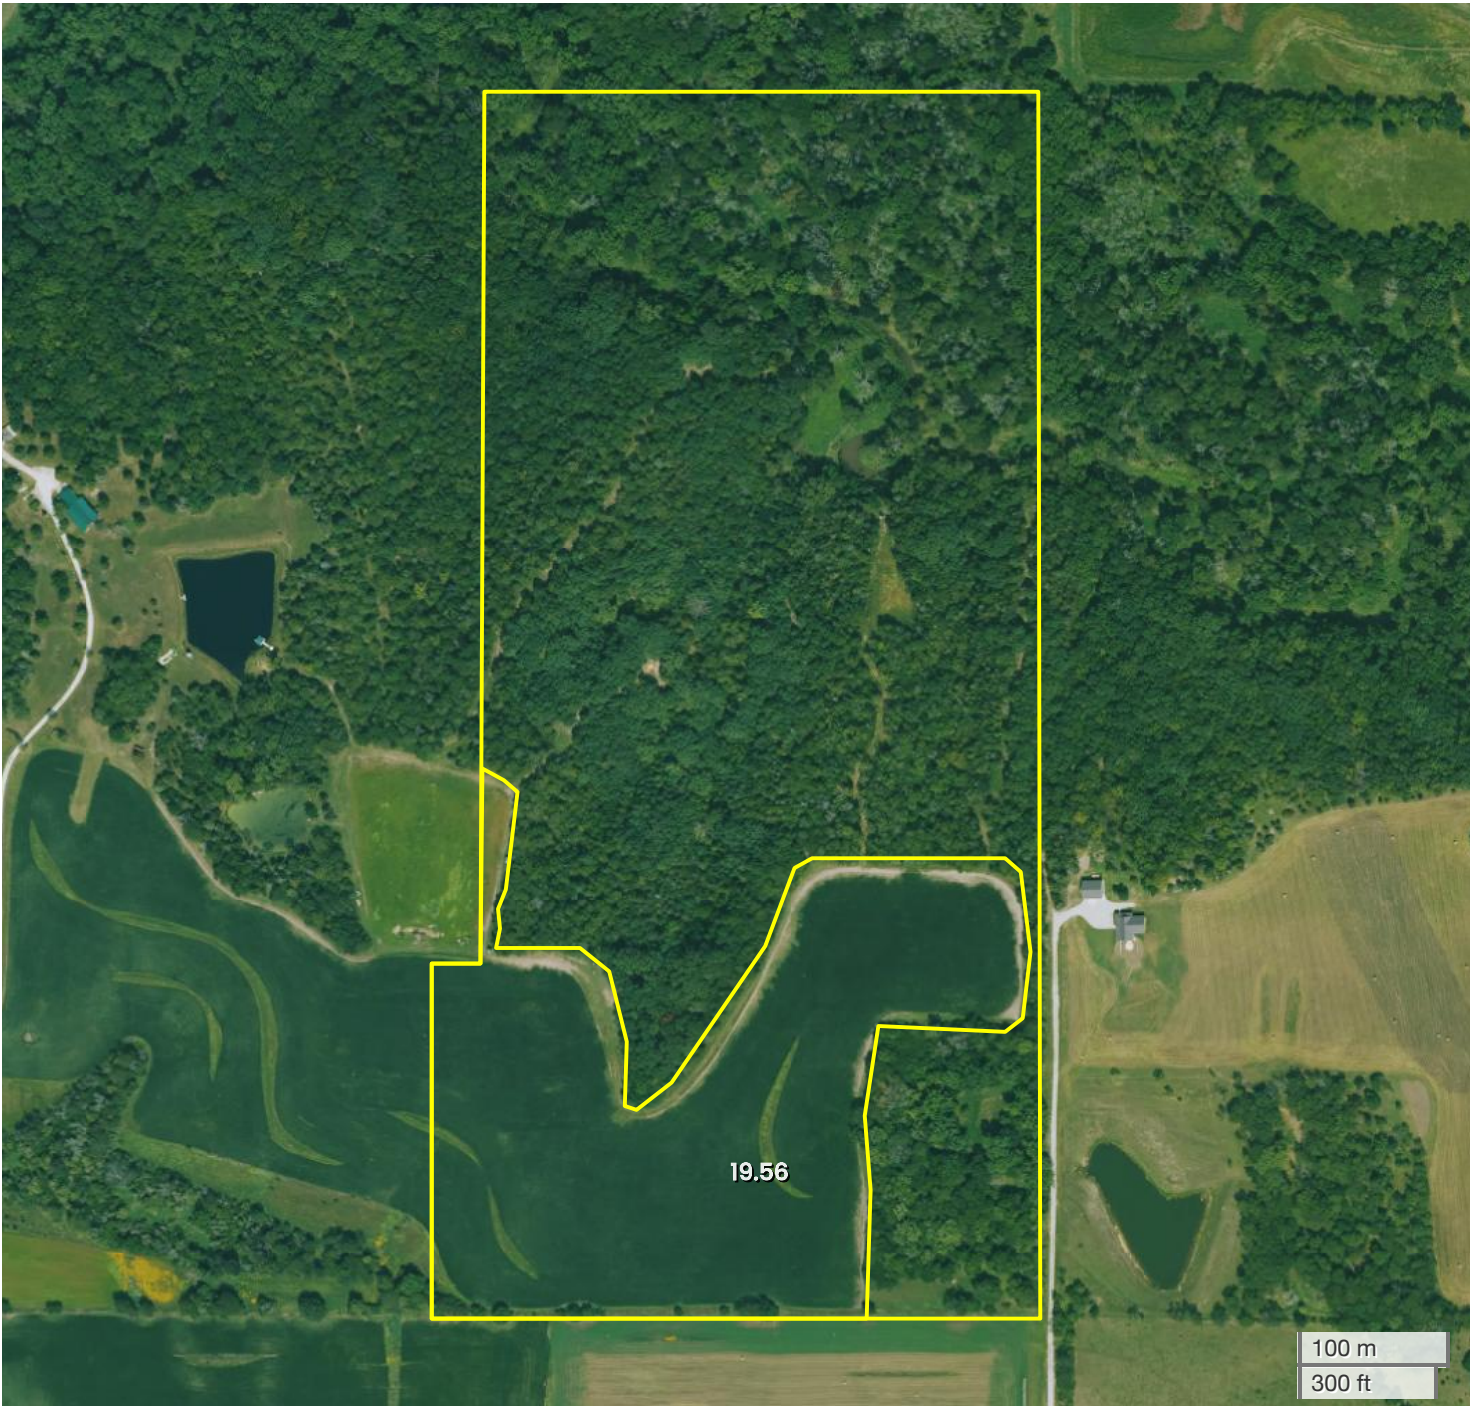

SCOTT (74.01 AC TOTAL, 19.56 AC TILLABLE)

## AERIAL MAP

Center: 40.950022, -93.463914

14-71N-23W  
Union Township  
Lucas County, IA

FarmWorth, LLC makes no representations or warranties, express or implied, as to the accuracy of any information, data, numerical values, boundaries, or any other information generated through the use of FarmWorth.com. User is solely responsible for independently investigating and determining all information provided through FarmWorth.com prior to use and waives any and all claims against FarmWorth, LLC for any inaccuracies or inconsistencies in the information and/or data.