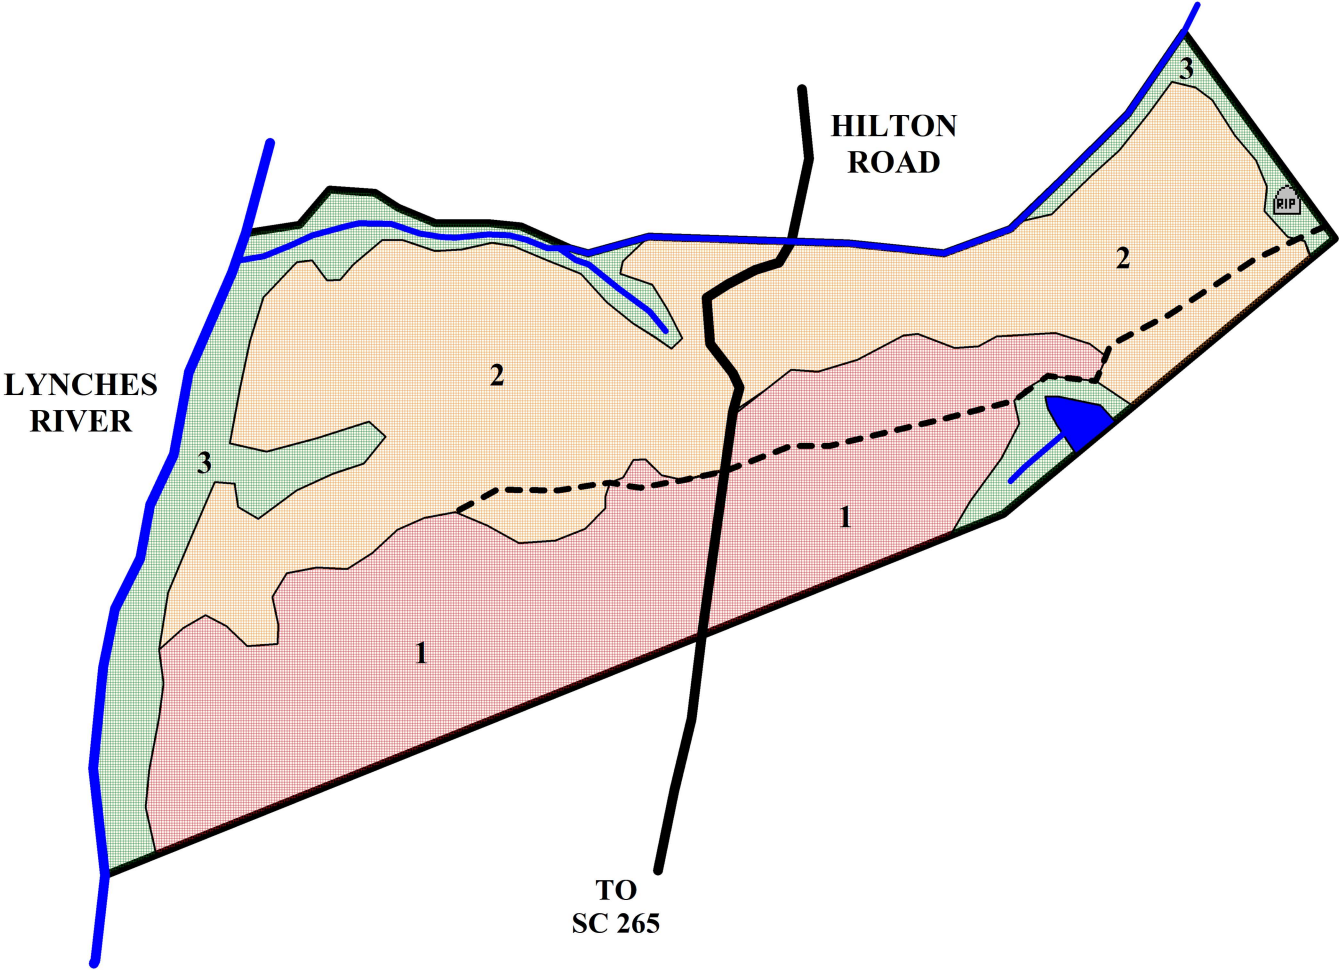

LYNCHEs RIVER TRACT CHESTERFIELD COUNTY, SC 123 ACRES

1" = 660'

Acres	Stand	Timber Type
42	1	Loblolly Pine (Planted 2020)
59	2	Loblolly Pine (Planted 2004)
19	3	Hardwood
		River/ Creek
	-----	Woods Road